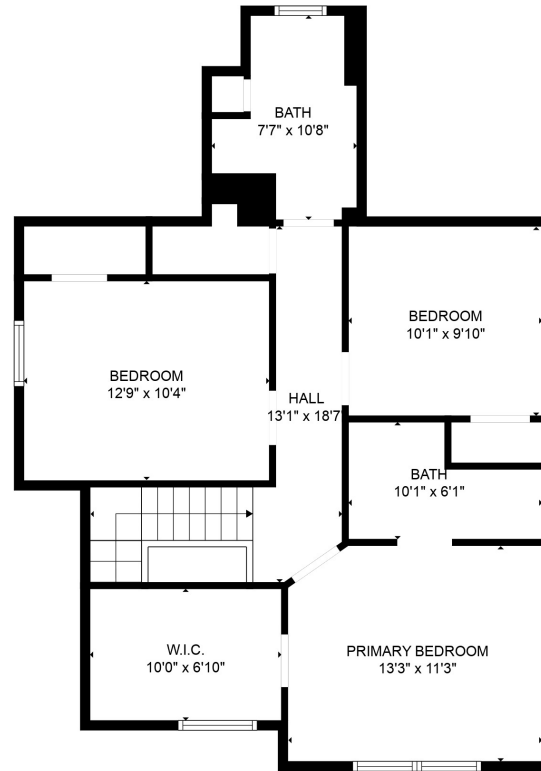

FLOOR 1

FLOOR 2

Total scanned area: 2169 sq. ft

SIZES AND DIMENSIONS ARE APPROXIMATE, ACTUAL MAY VARY.

Total scanned area: 2169 sq. ft

SIZES AND DIMENSIONS ARE APPROXIMATE, ACTUAL MAY VARY.

Total scanned area: 2169 sq. ft

SIZES AND DIMENSIONS ARE APPROXIMATE, ACTUAL MAY VARY.