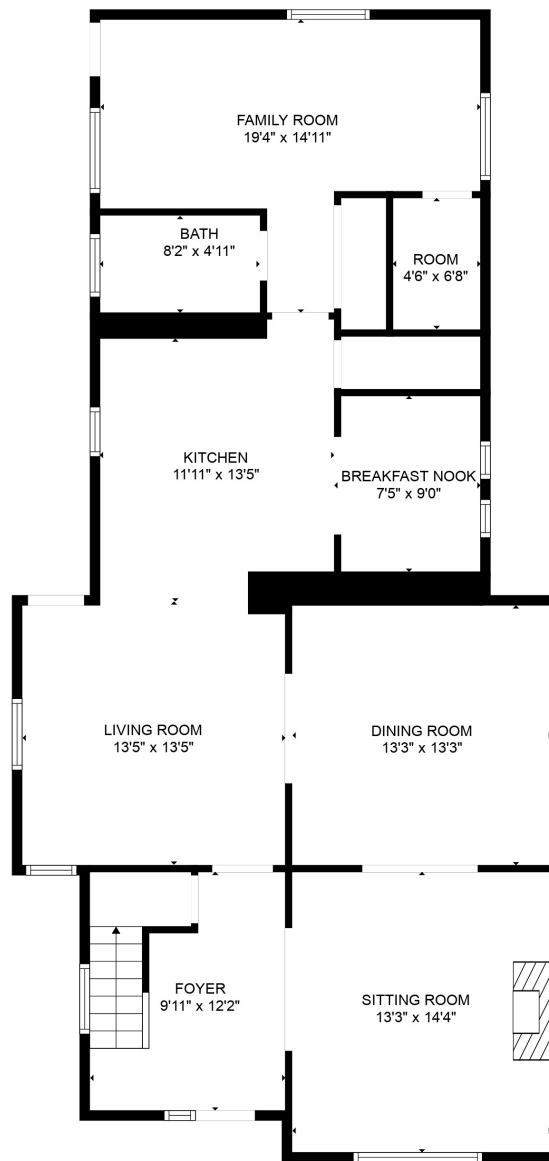

FLOOR 1

FLOOR 2

Total scanned area: 2169 sq. ft

SIZES AND DIMENSIONS ARE APPROXIMATE, ACTUAL MAY VARY.

Total scanned area: 2169 sq. ft

SIZES AND DIMENSIONS ARE APPROXIMATE, ACTUAL MAY VARY.

Total scanned area: 2169 sq. ft

SIZES AND DIMENSIONS ARE APPROXIMATE, ACTUAL MAY VARY.