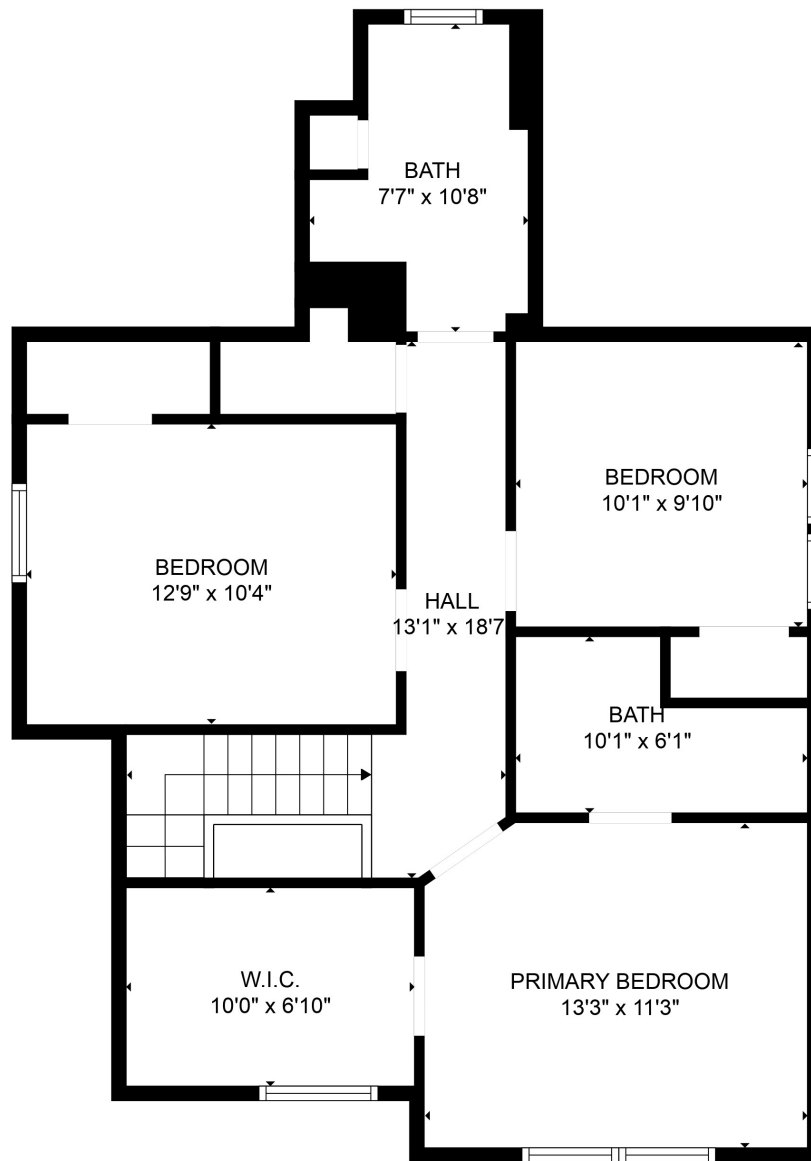

FLOOR 1

FLOOR 2

Total scanned area: 2169 sq. ft

SIZES AND DIMENSIONS ARE APPROXIMATE, ACTUAL MAY VARY.

Total scanned area: 2169 sq. ft

SIZES AND DIMENSIONS ARE APPROXIMATE, ACTUAL MAY VARY.

Total scanned area: 2169 sq. ft

SIZES AND DIMENSIONS ARE APPROXIMATE, ACTUAL MAY VARY.