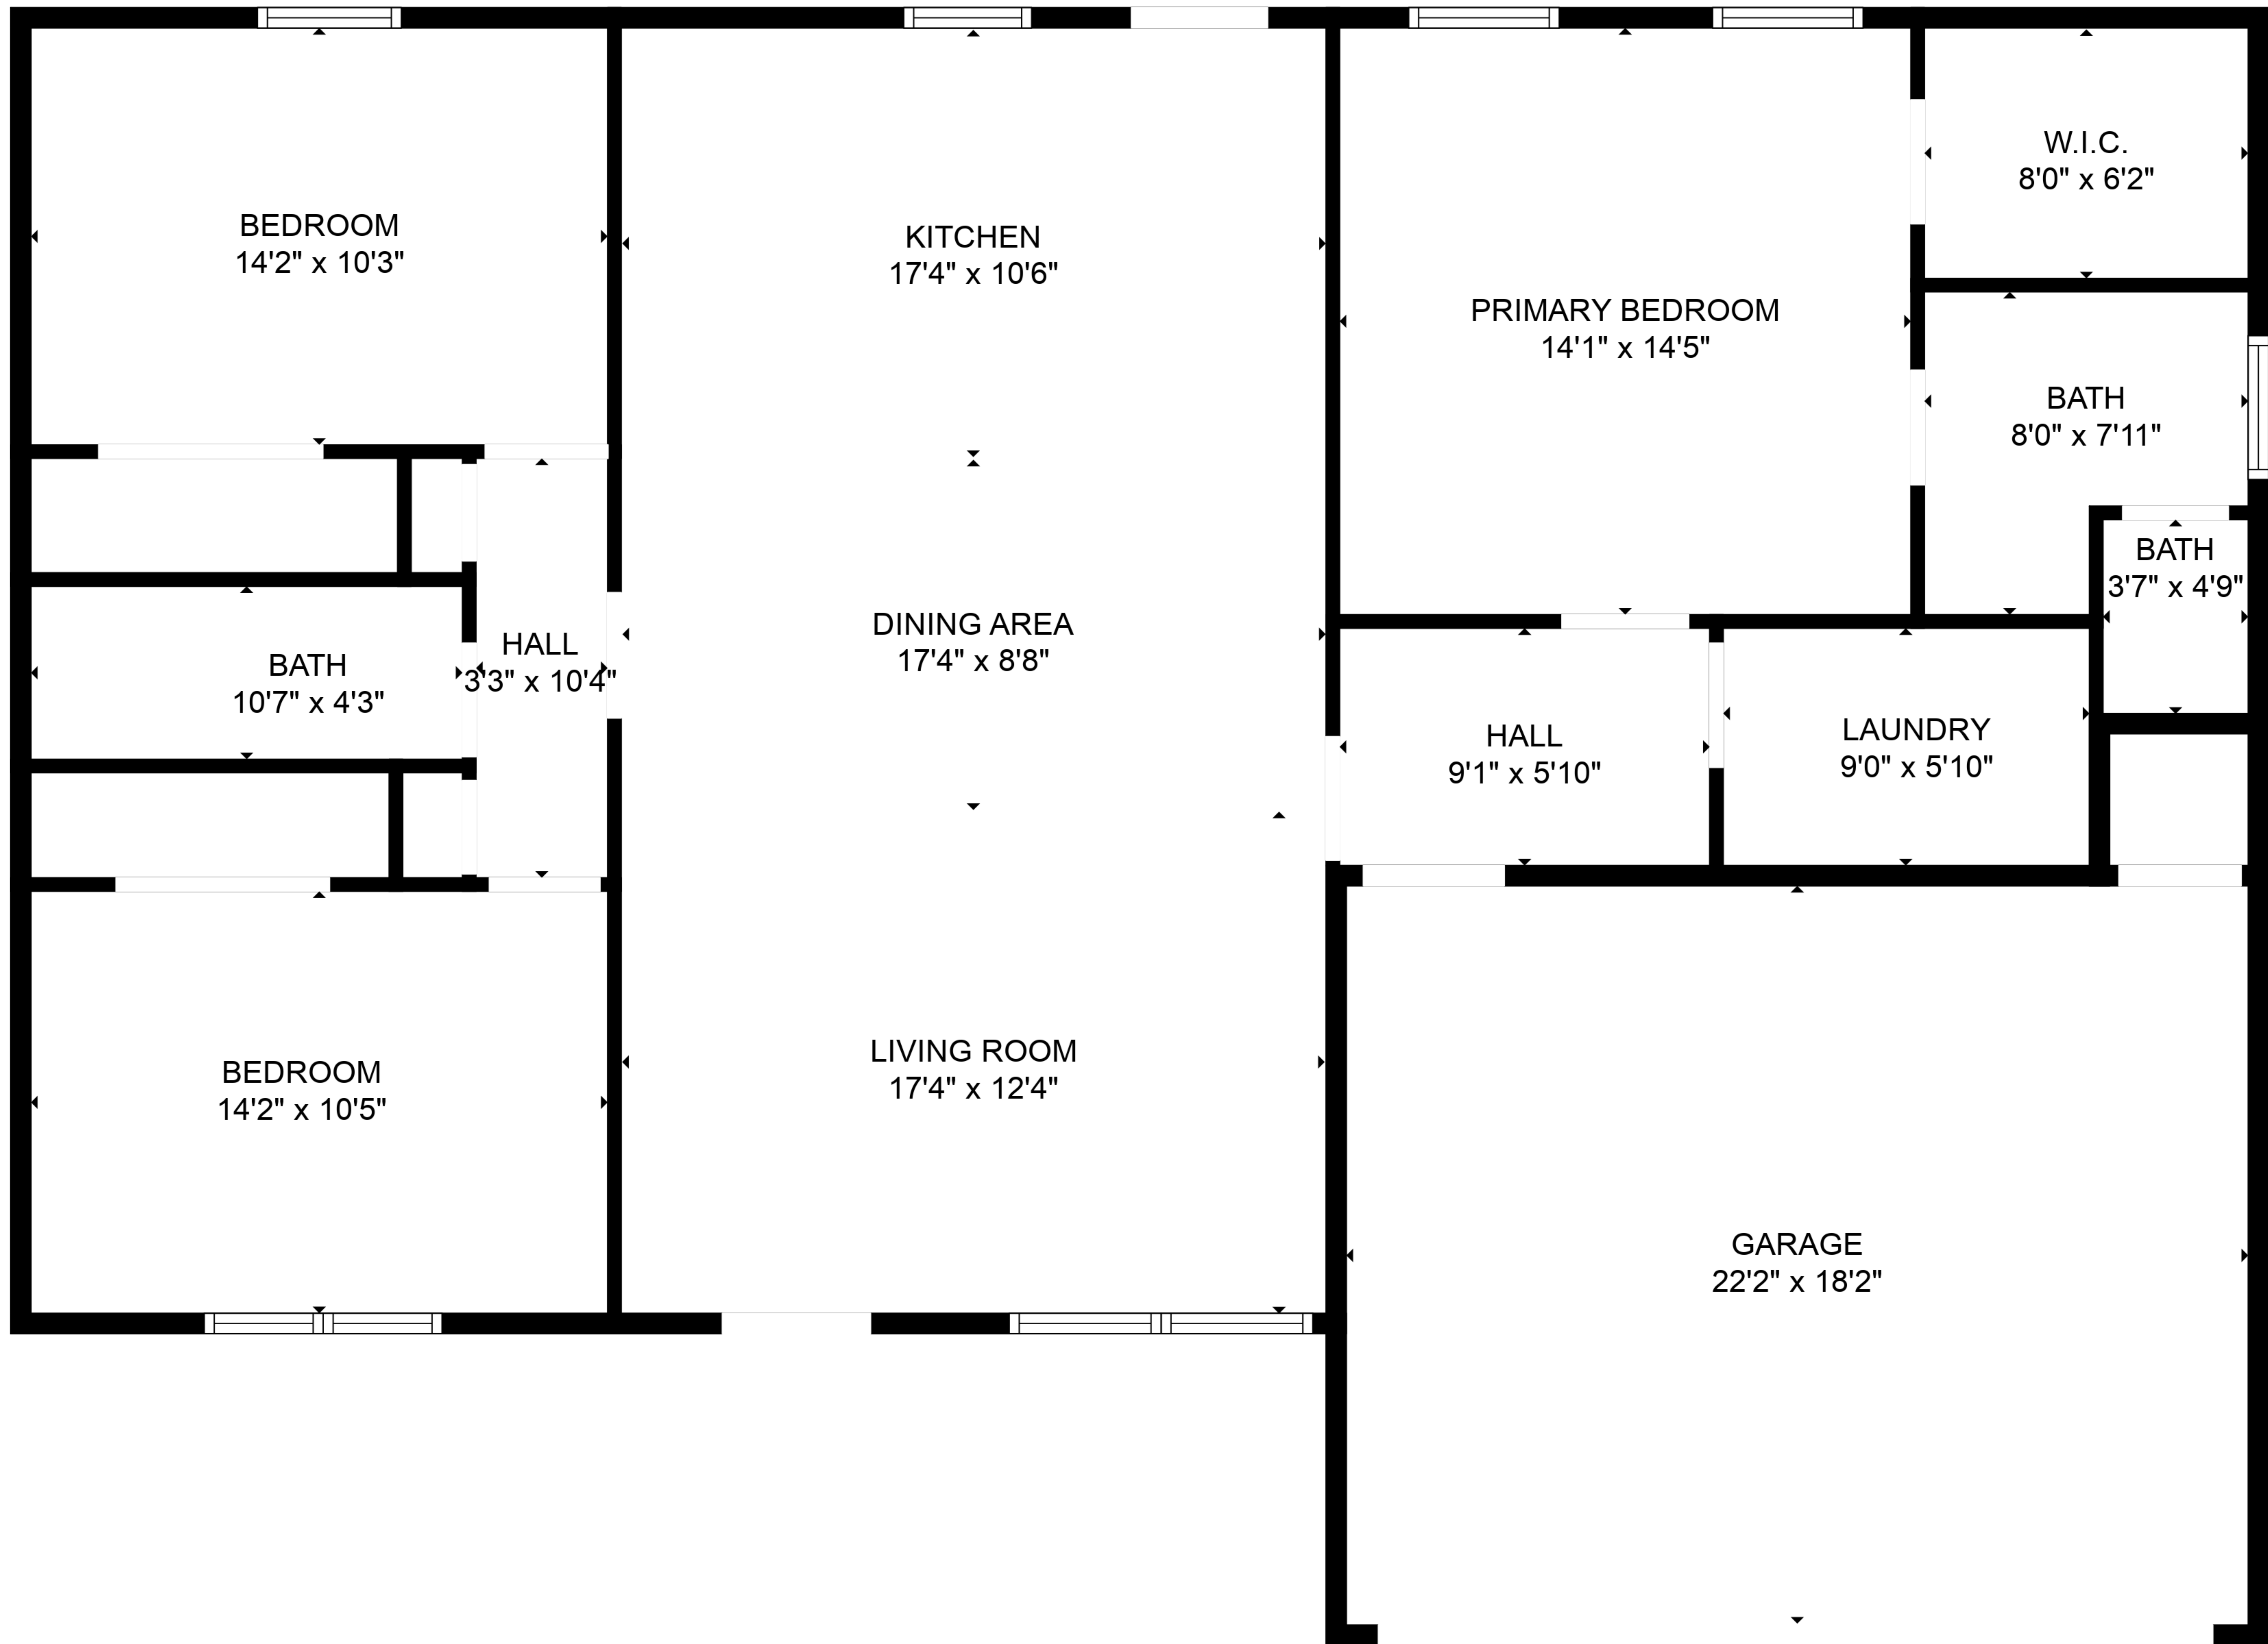

**TOTAL: 1476 sq. ft**  
FLOOR 1: 1476 sq. ft  
EXCLUDED AREAS: GARAGE: 404 sq. ft

**TOTAL: 1476 sq. ft**  
FLOOR 1: 1476 sq. ft  
EXCLUDED AREAS: GARAGE: 404 sq. ft