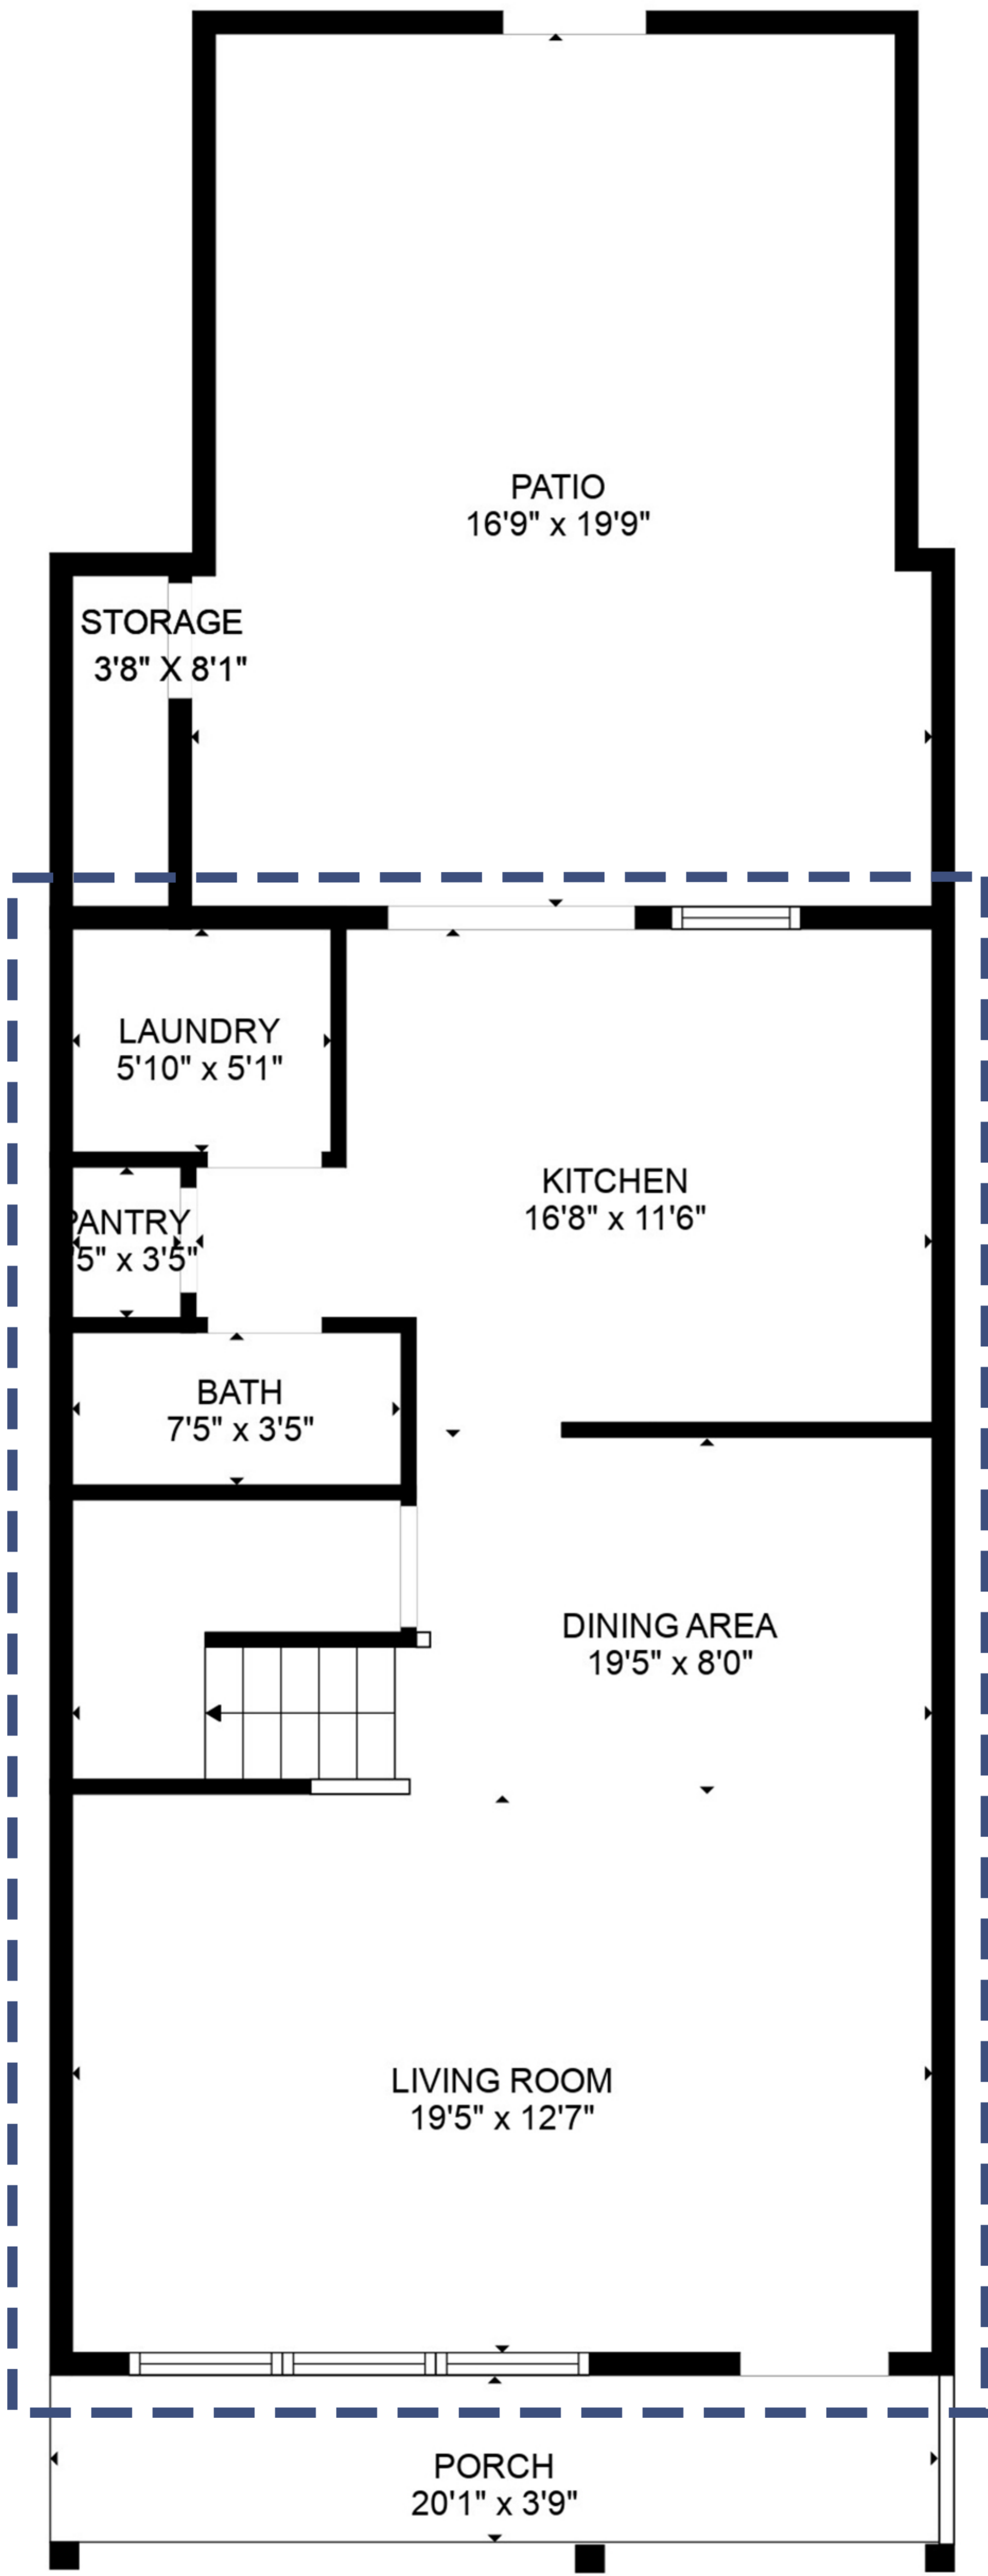

8082 Kennet Ln
 Indian Land, SC 29707

FLOOR 1

FLOOR 2

HEATED LIVING AREA

FLOOR 1: 675 sqft A/G
 FLOOR 2: 677 sqft A/G

EXCLUDED:

PORCH: 83 sqft
 PATIO: 372 sqft
 STORAGE: 80 sqft

TOTAL HLA:
 1352 sqft

 All areas inside dashed line are considered HEATED LIVING AREA.
 A/G= Above Grade
 B/G= Below Grade
 FINAL HLA IS ROUNDED TO NEAREST FOOT