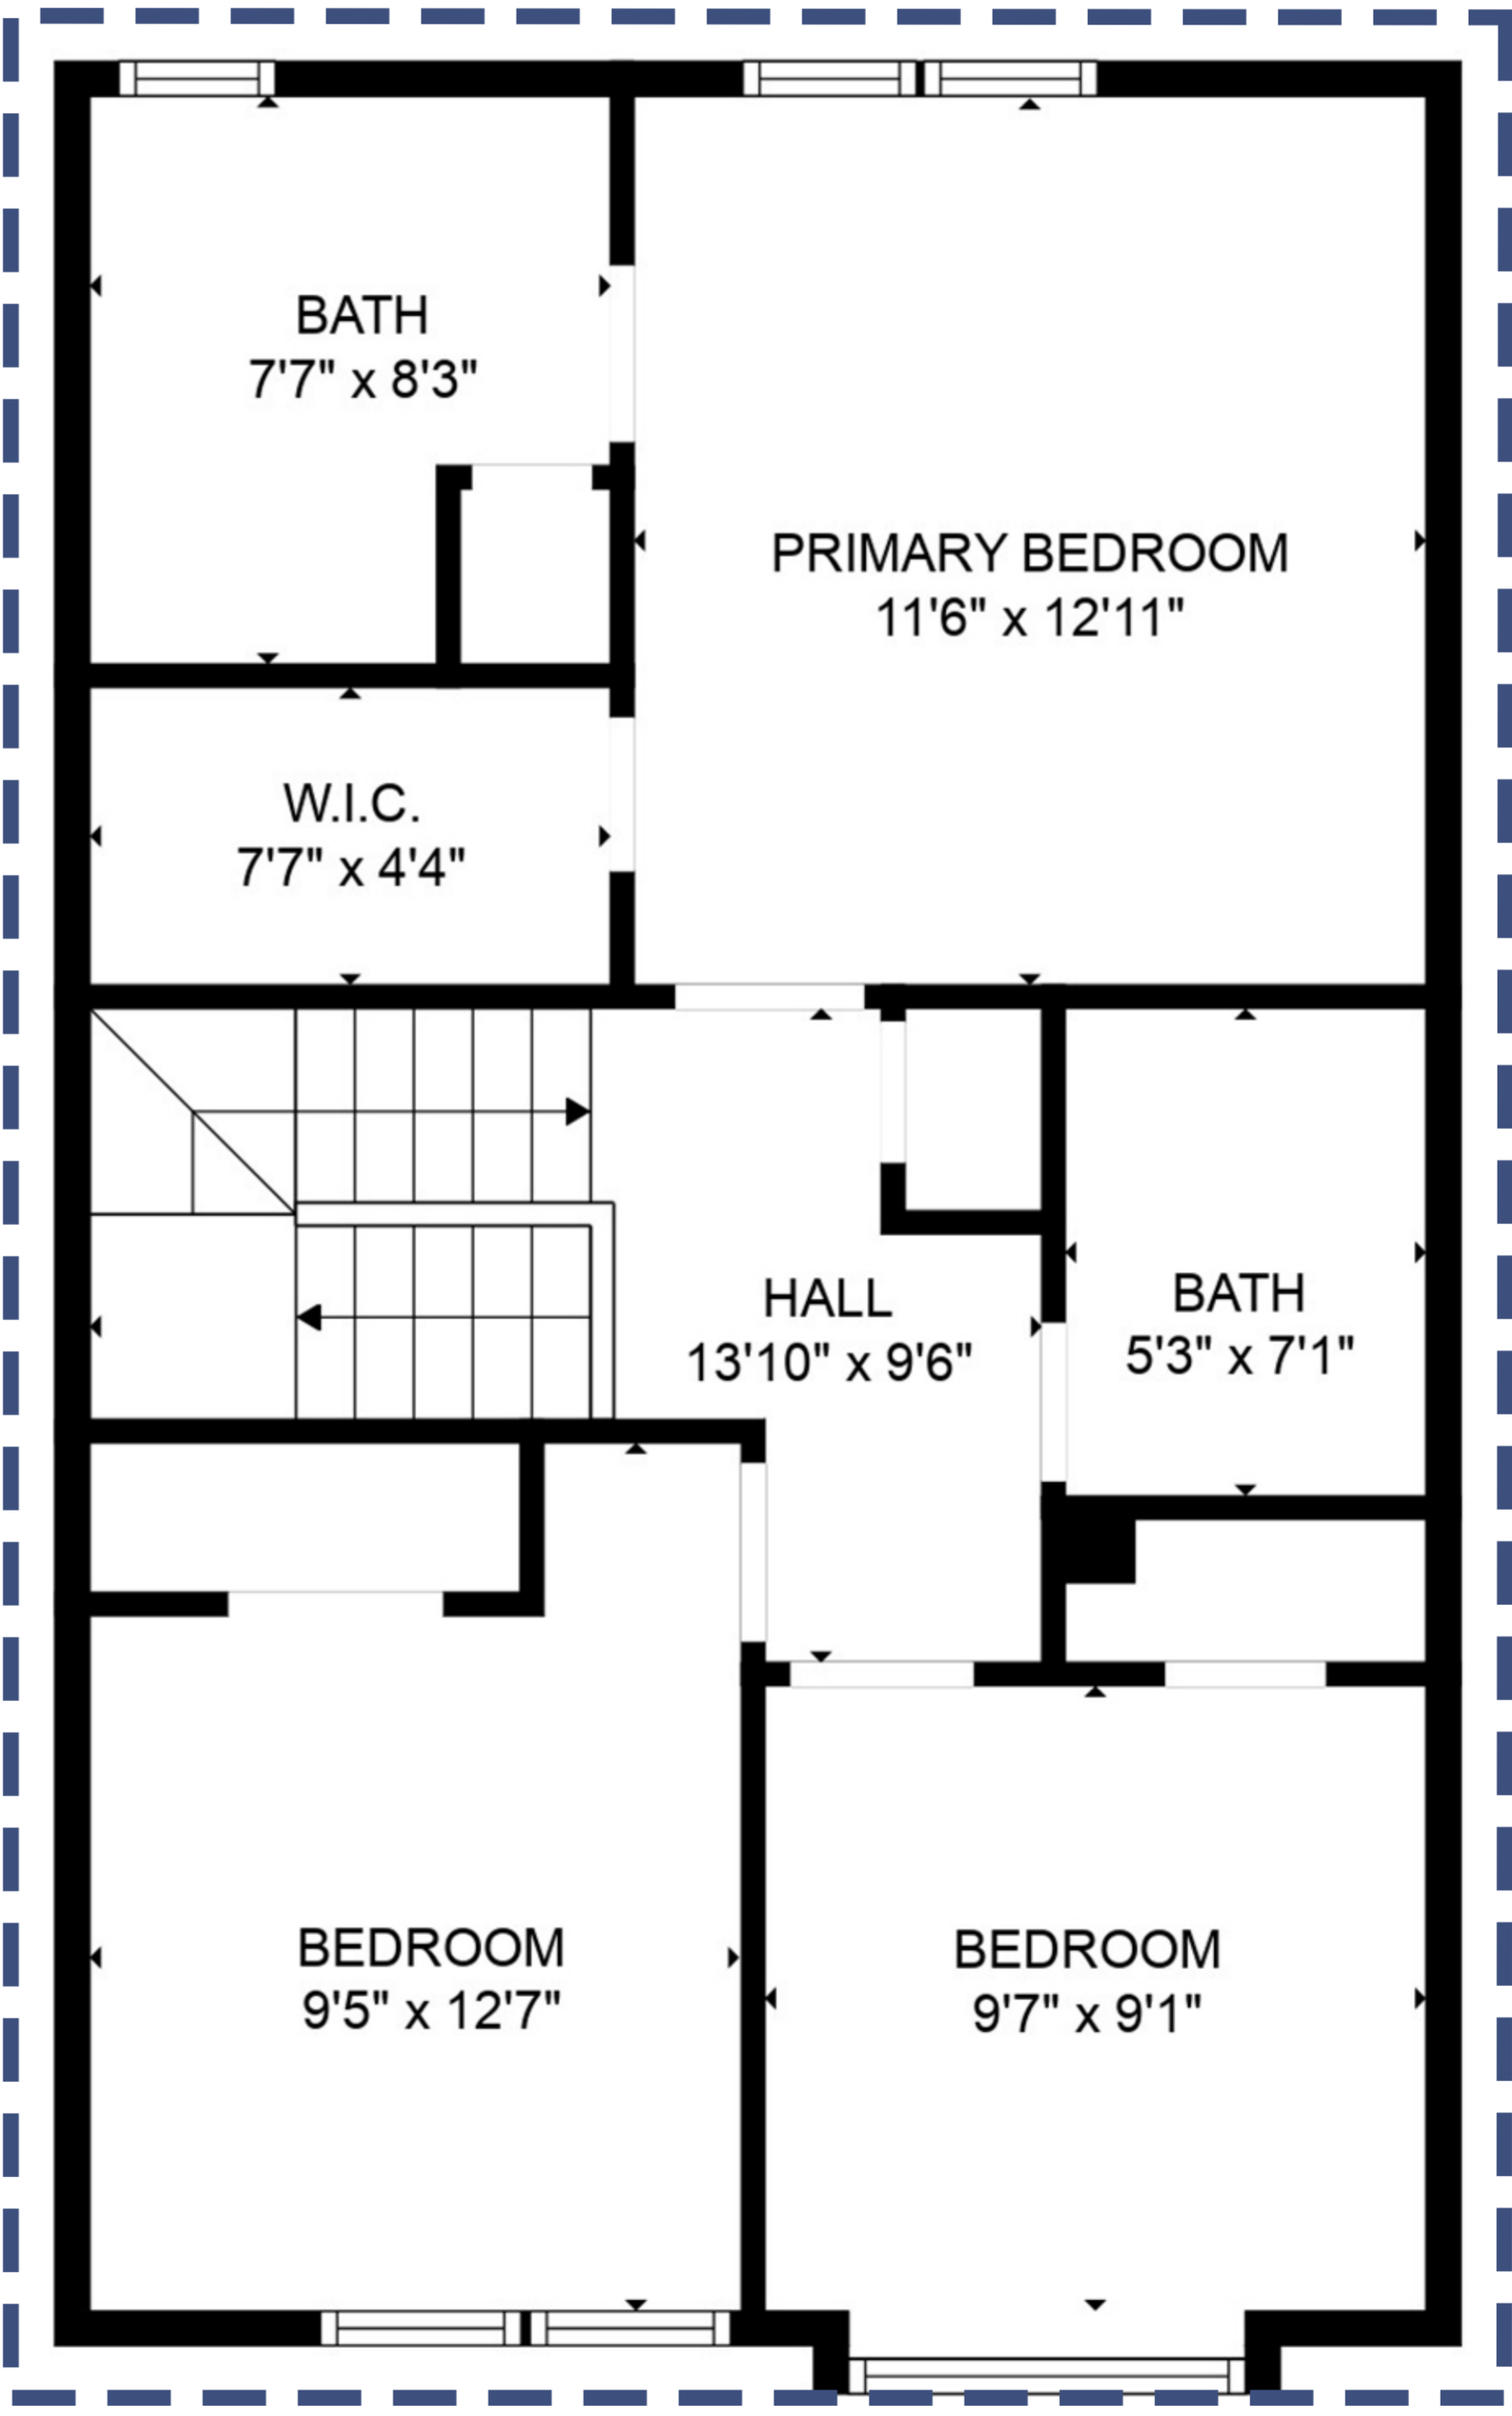

8082 Kennet Ln
 Indian Land, SC 29707

FLOOR 1

FLOOR 2

HEATED LIVING AREA

FLOOR 1: 675 sqft A/G
 FLOOR 2: 677 sqft A/G

EXCLUDED:

PORCH: 83 sqft
 PATIO: 372 sqft
 STORAGE: 80 sqft

TOTAL HLA:
 1352 sqft

For a more accurate measurement, AK Media LLC adheres to current American National Standards Institute (ANSI) standards and the current "North Carolina Residential Square Footage Guideline" approved by ANSI and recognized by the North Carolina Real Estate Commission for single-family dwellings and townhouses for both North and South Carolina.

 All areas inside dashed line are considered HEATED LIVING AREA.
 A/G= Above Grade
 B/G= Below Grade
 FINAL HLA IS ROUNDED TO NEAREST FOOT