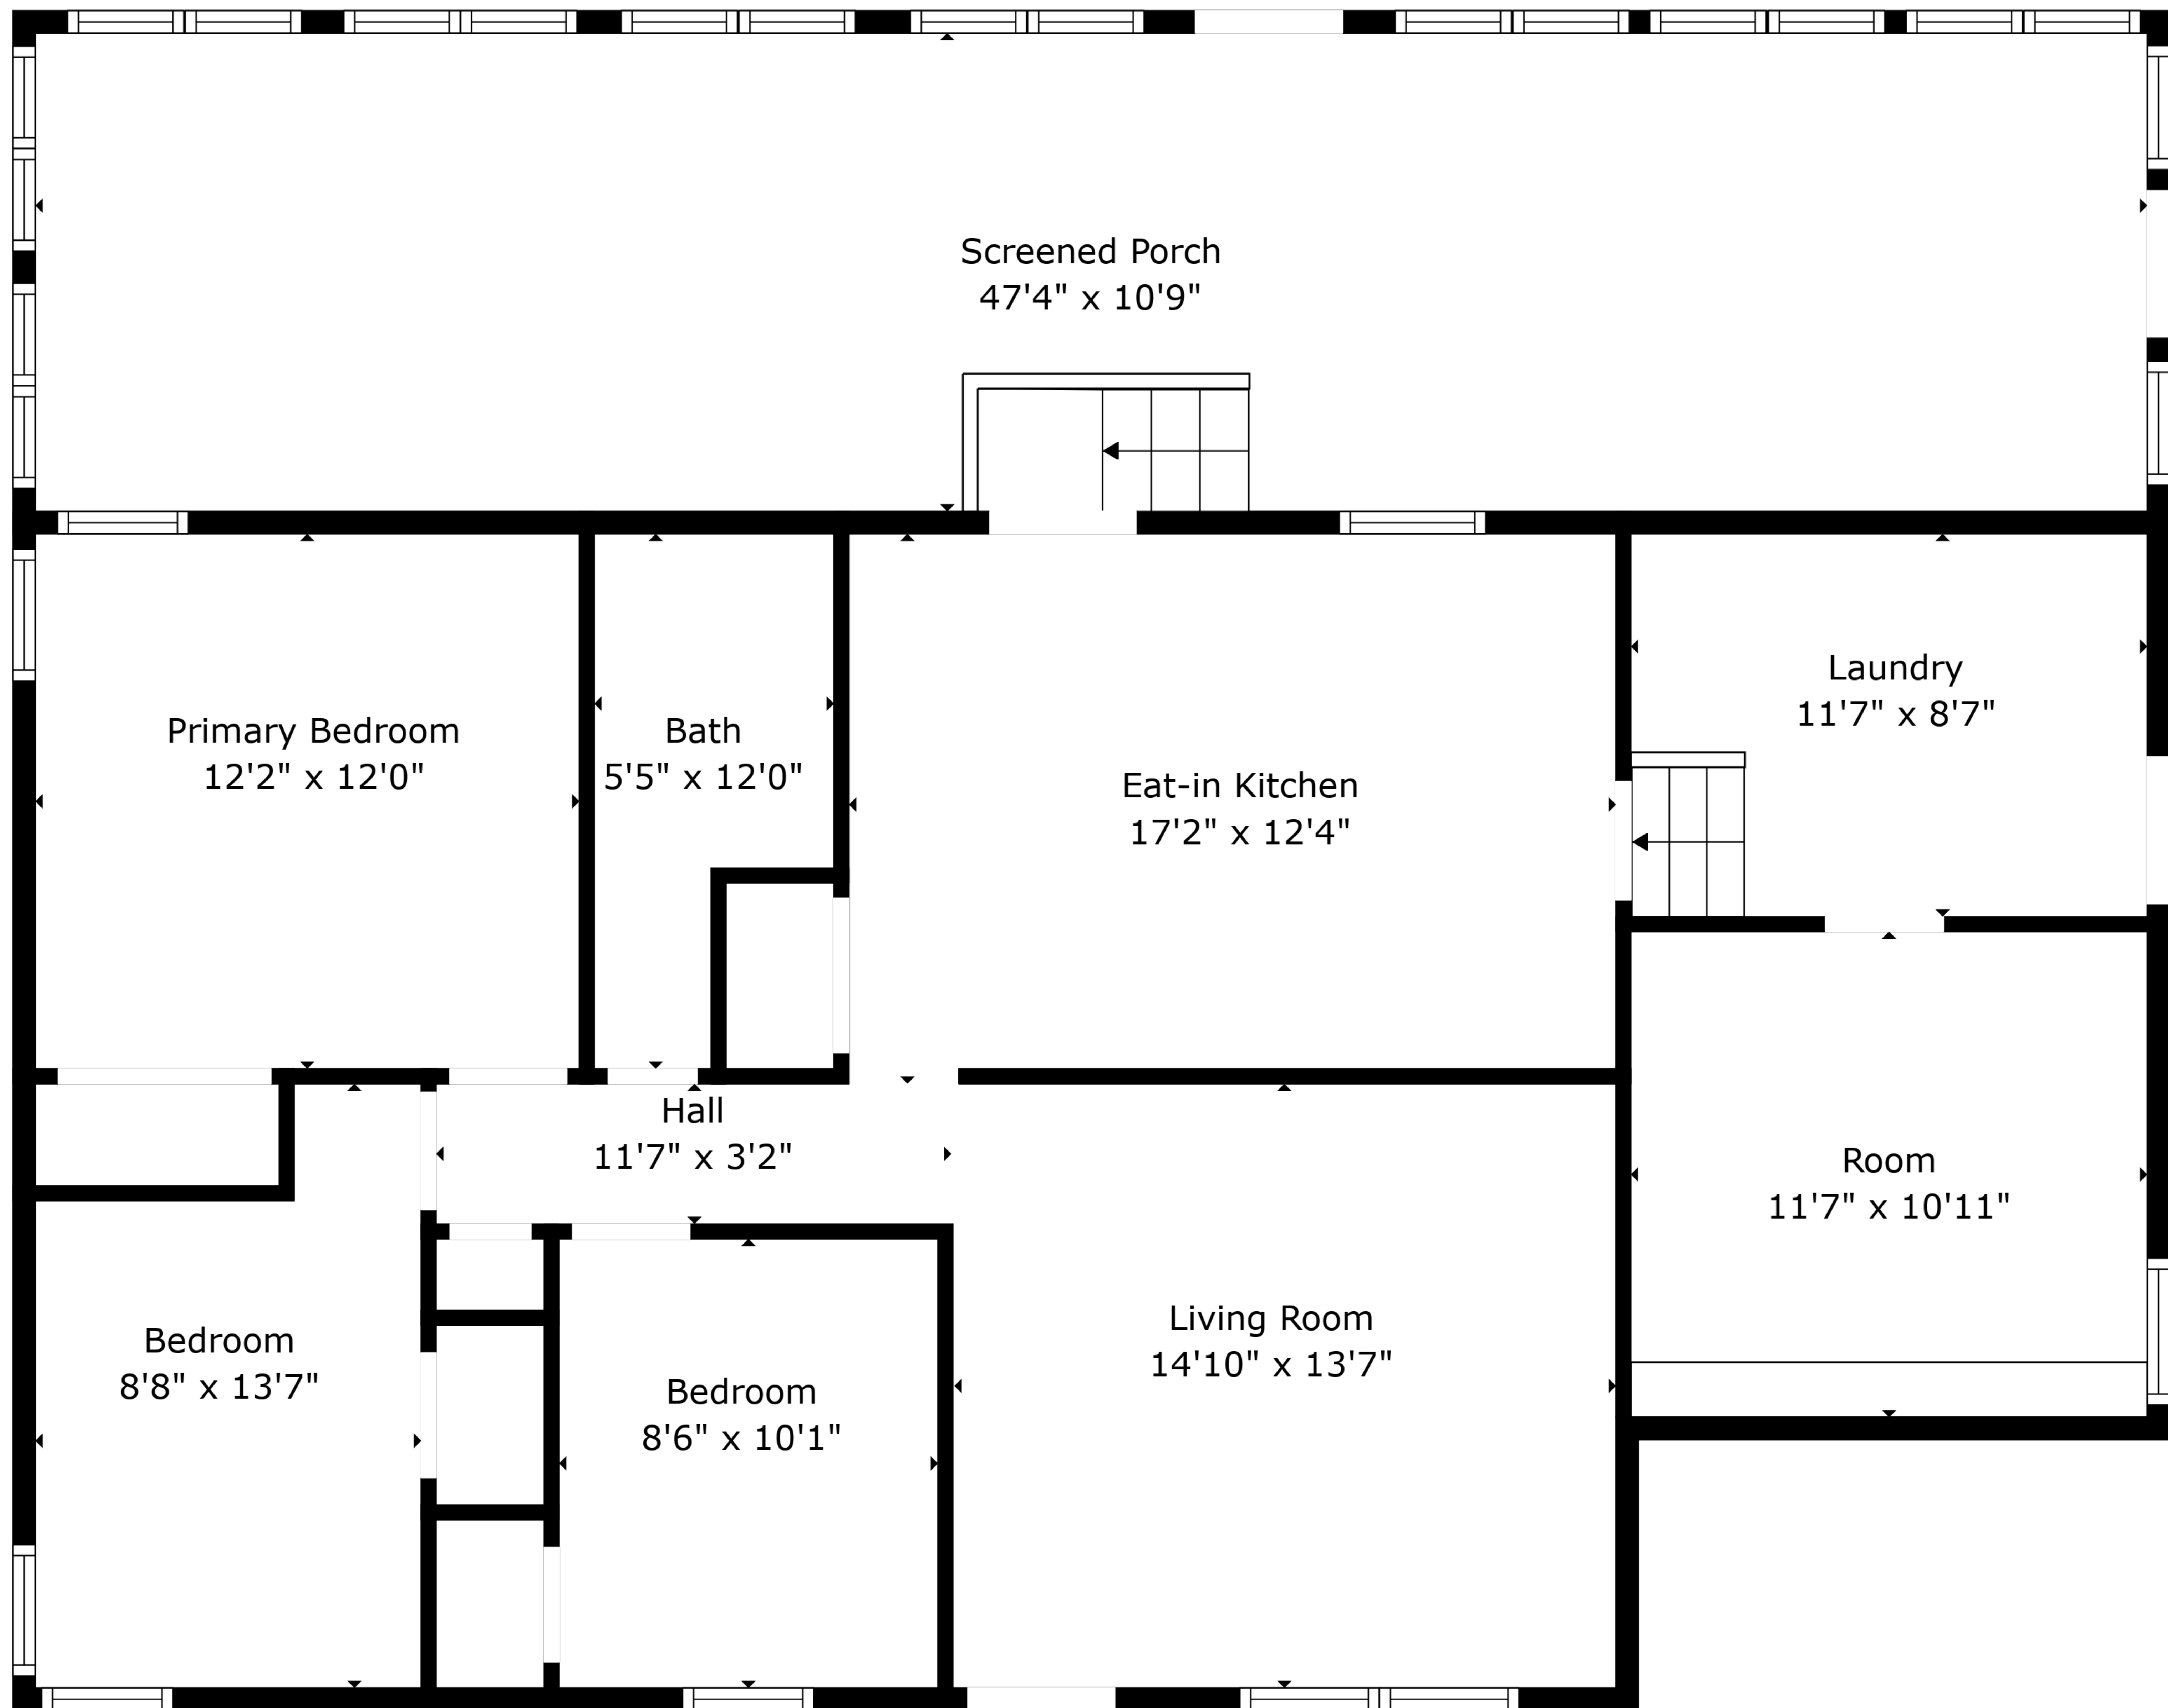

TOTAL: 925 sq. ft
 FLOOR 1: 925 sq. ft
 EXCLUDED AREAS: ROOM: 130 sq. ft, LAUNDRY: 99 sq. ft, SCREENED PORCH: 508 sq. ft

Sizes And Dimensions Are Approximate. Actual May Vary.

TOTAL: 925 sq. ft
 FLOOR 1: 925 sq. ft
 EXCLUDED AREAS: ROOM: 130 sq. ft, LAUNDRY: 99 sq. ft, SCREENED PORCH: 508 sq. ft

Sizes And Dimensions Are Approximate. Actual May Vary.