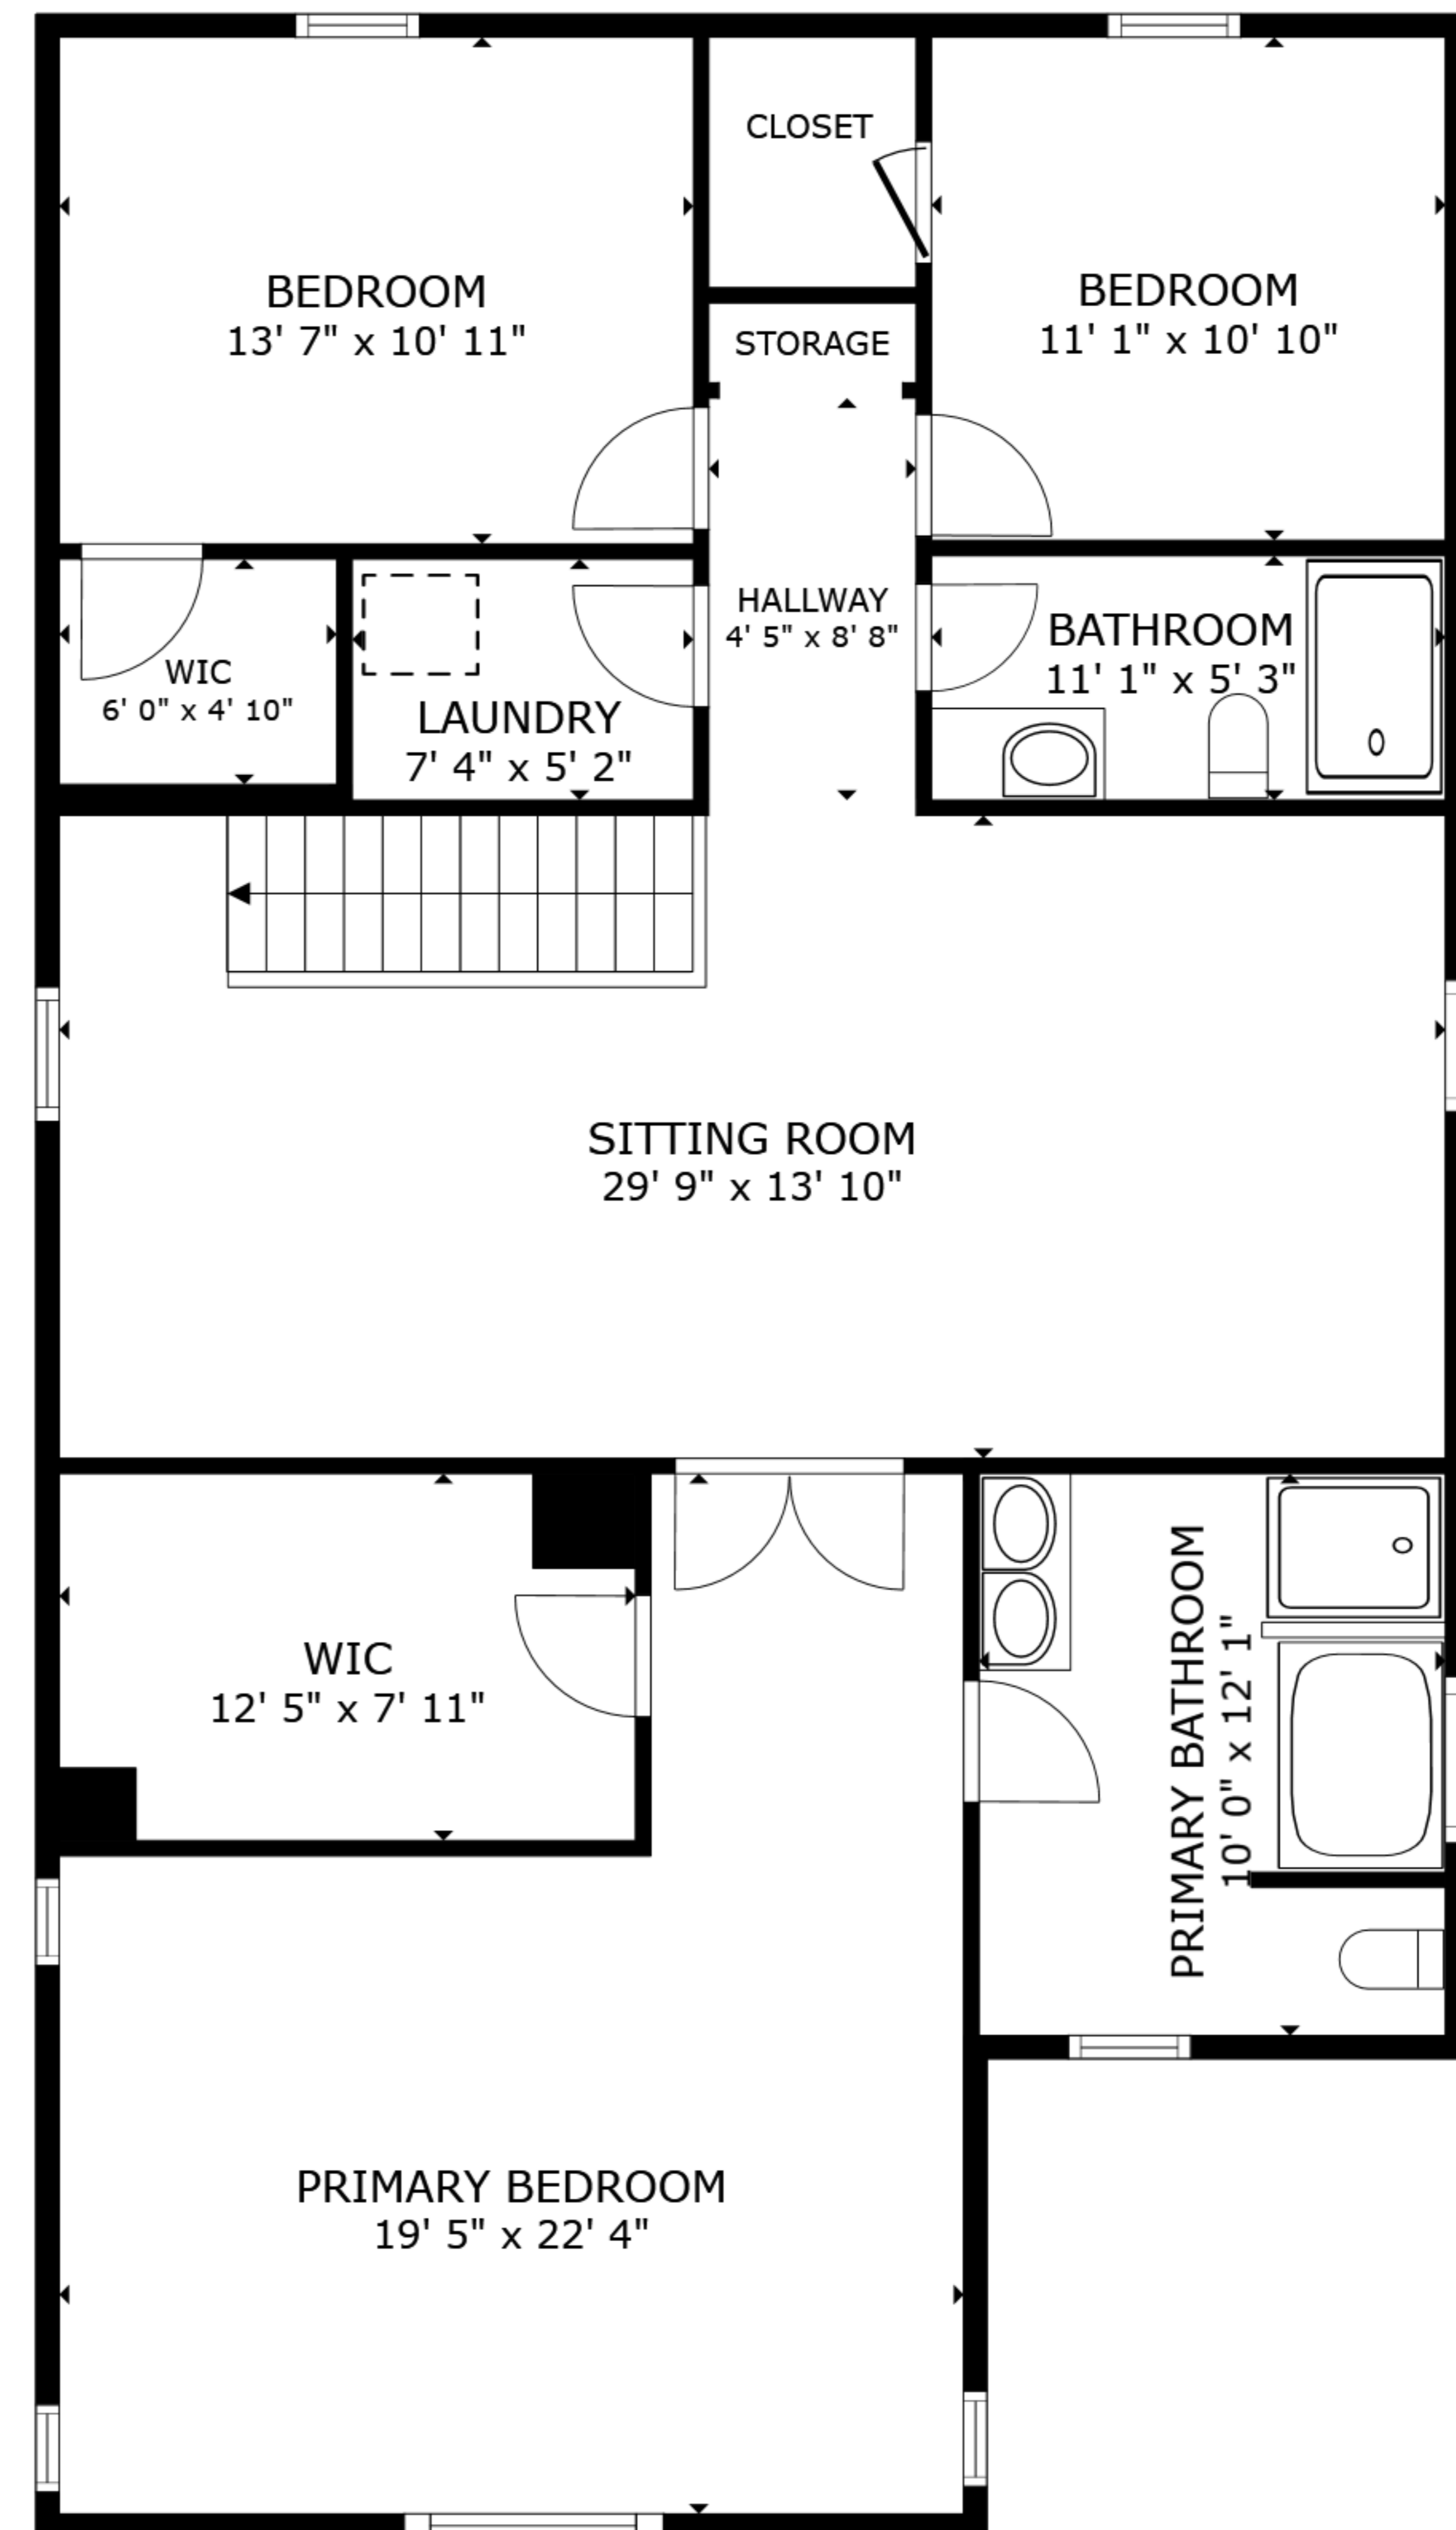

FLOOR 1

FLOOR 2

GROSS INTERNAL AREA  
 FLOOR 1 1,058 sq.ft. FLOOR 2 1,477 sq.ft.  
 TOTAL : 2,536 sq.ft.

SIZES AND DIMENSIONS ARE APPROXIMATE, ACTUAL MAY VARY.