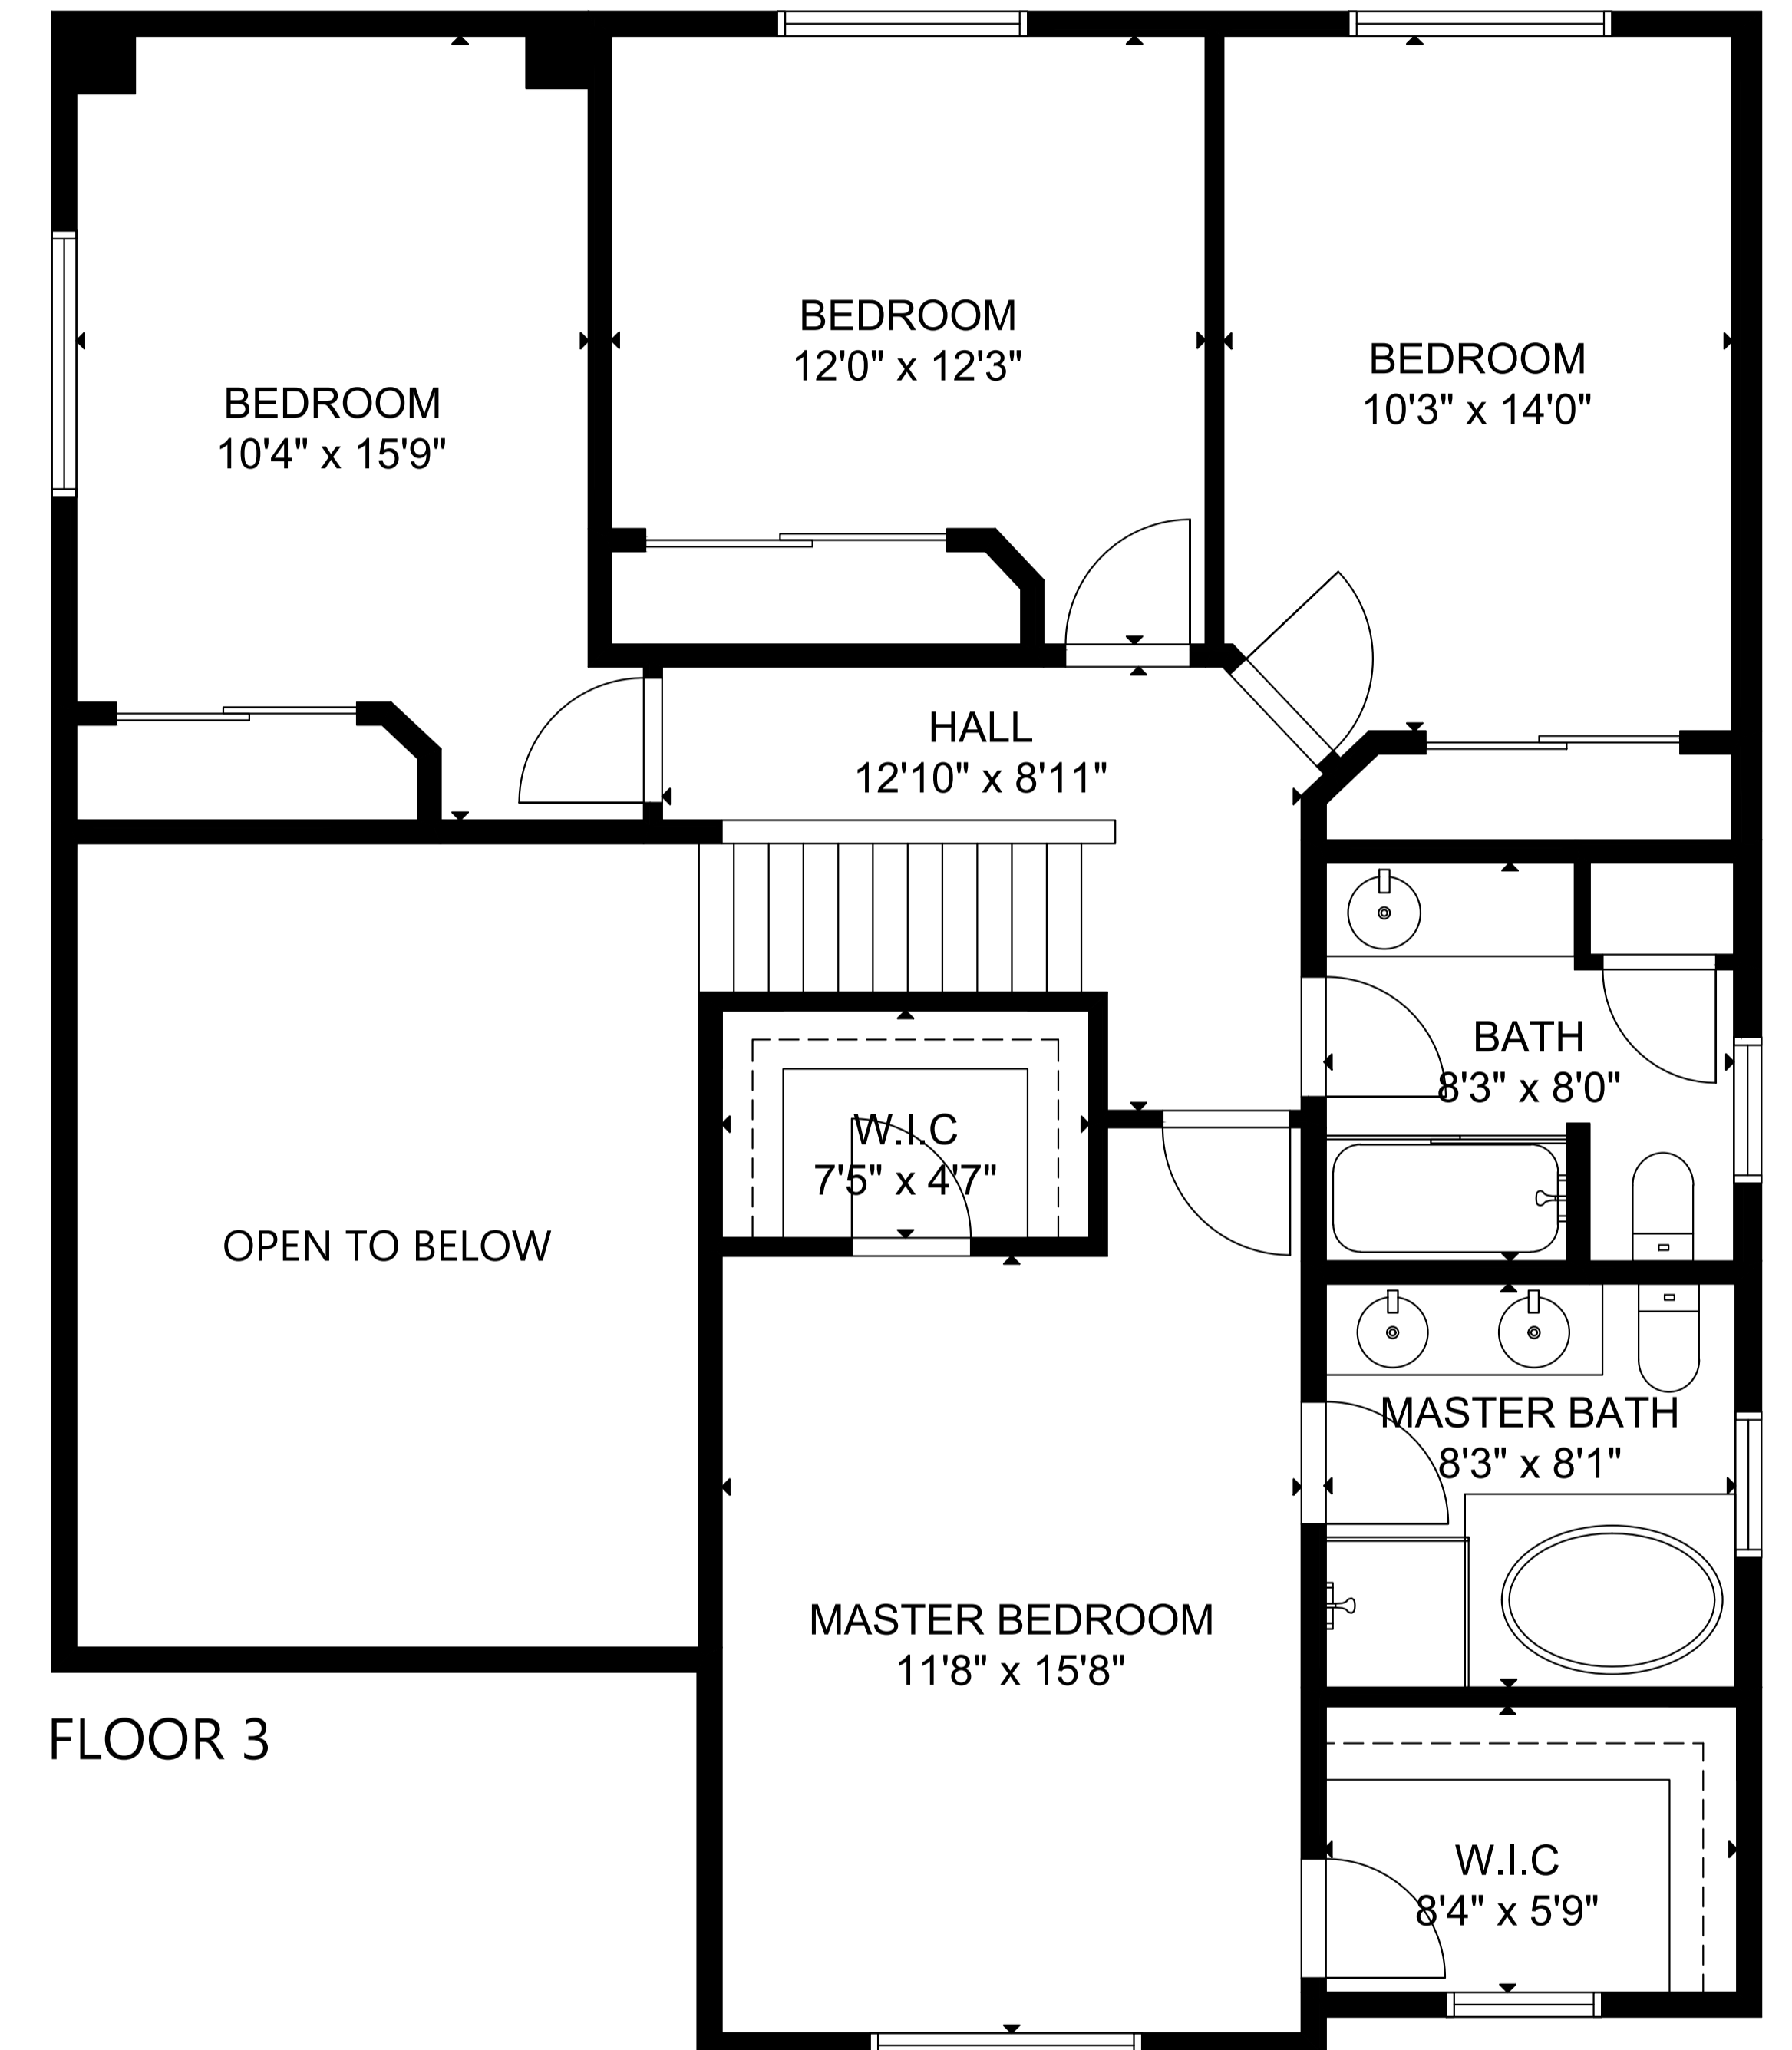

FLOOR 1

FLOOR 2

FLOOR 3

GROSS INTERNAL AREA
 TOTAL: 2,473 sq ft
 FLOOR 1: 460 sq ft, FLOOR 2: 983 sq ft
 FLOOR 3: 1,030 sq ft

SIZE AND DIMENSIONS ARE APPROXIMATE, ACTUAL MAY VARY.