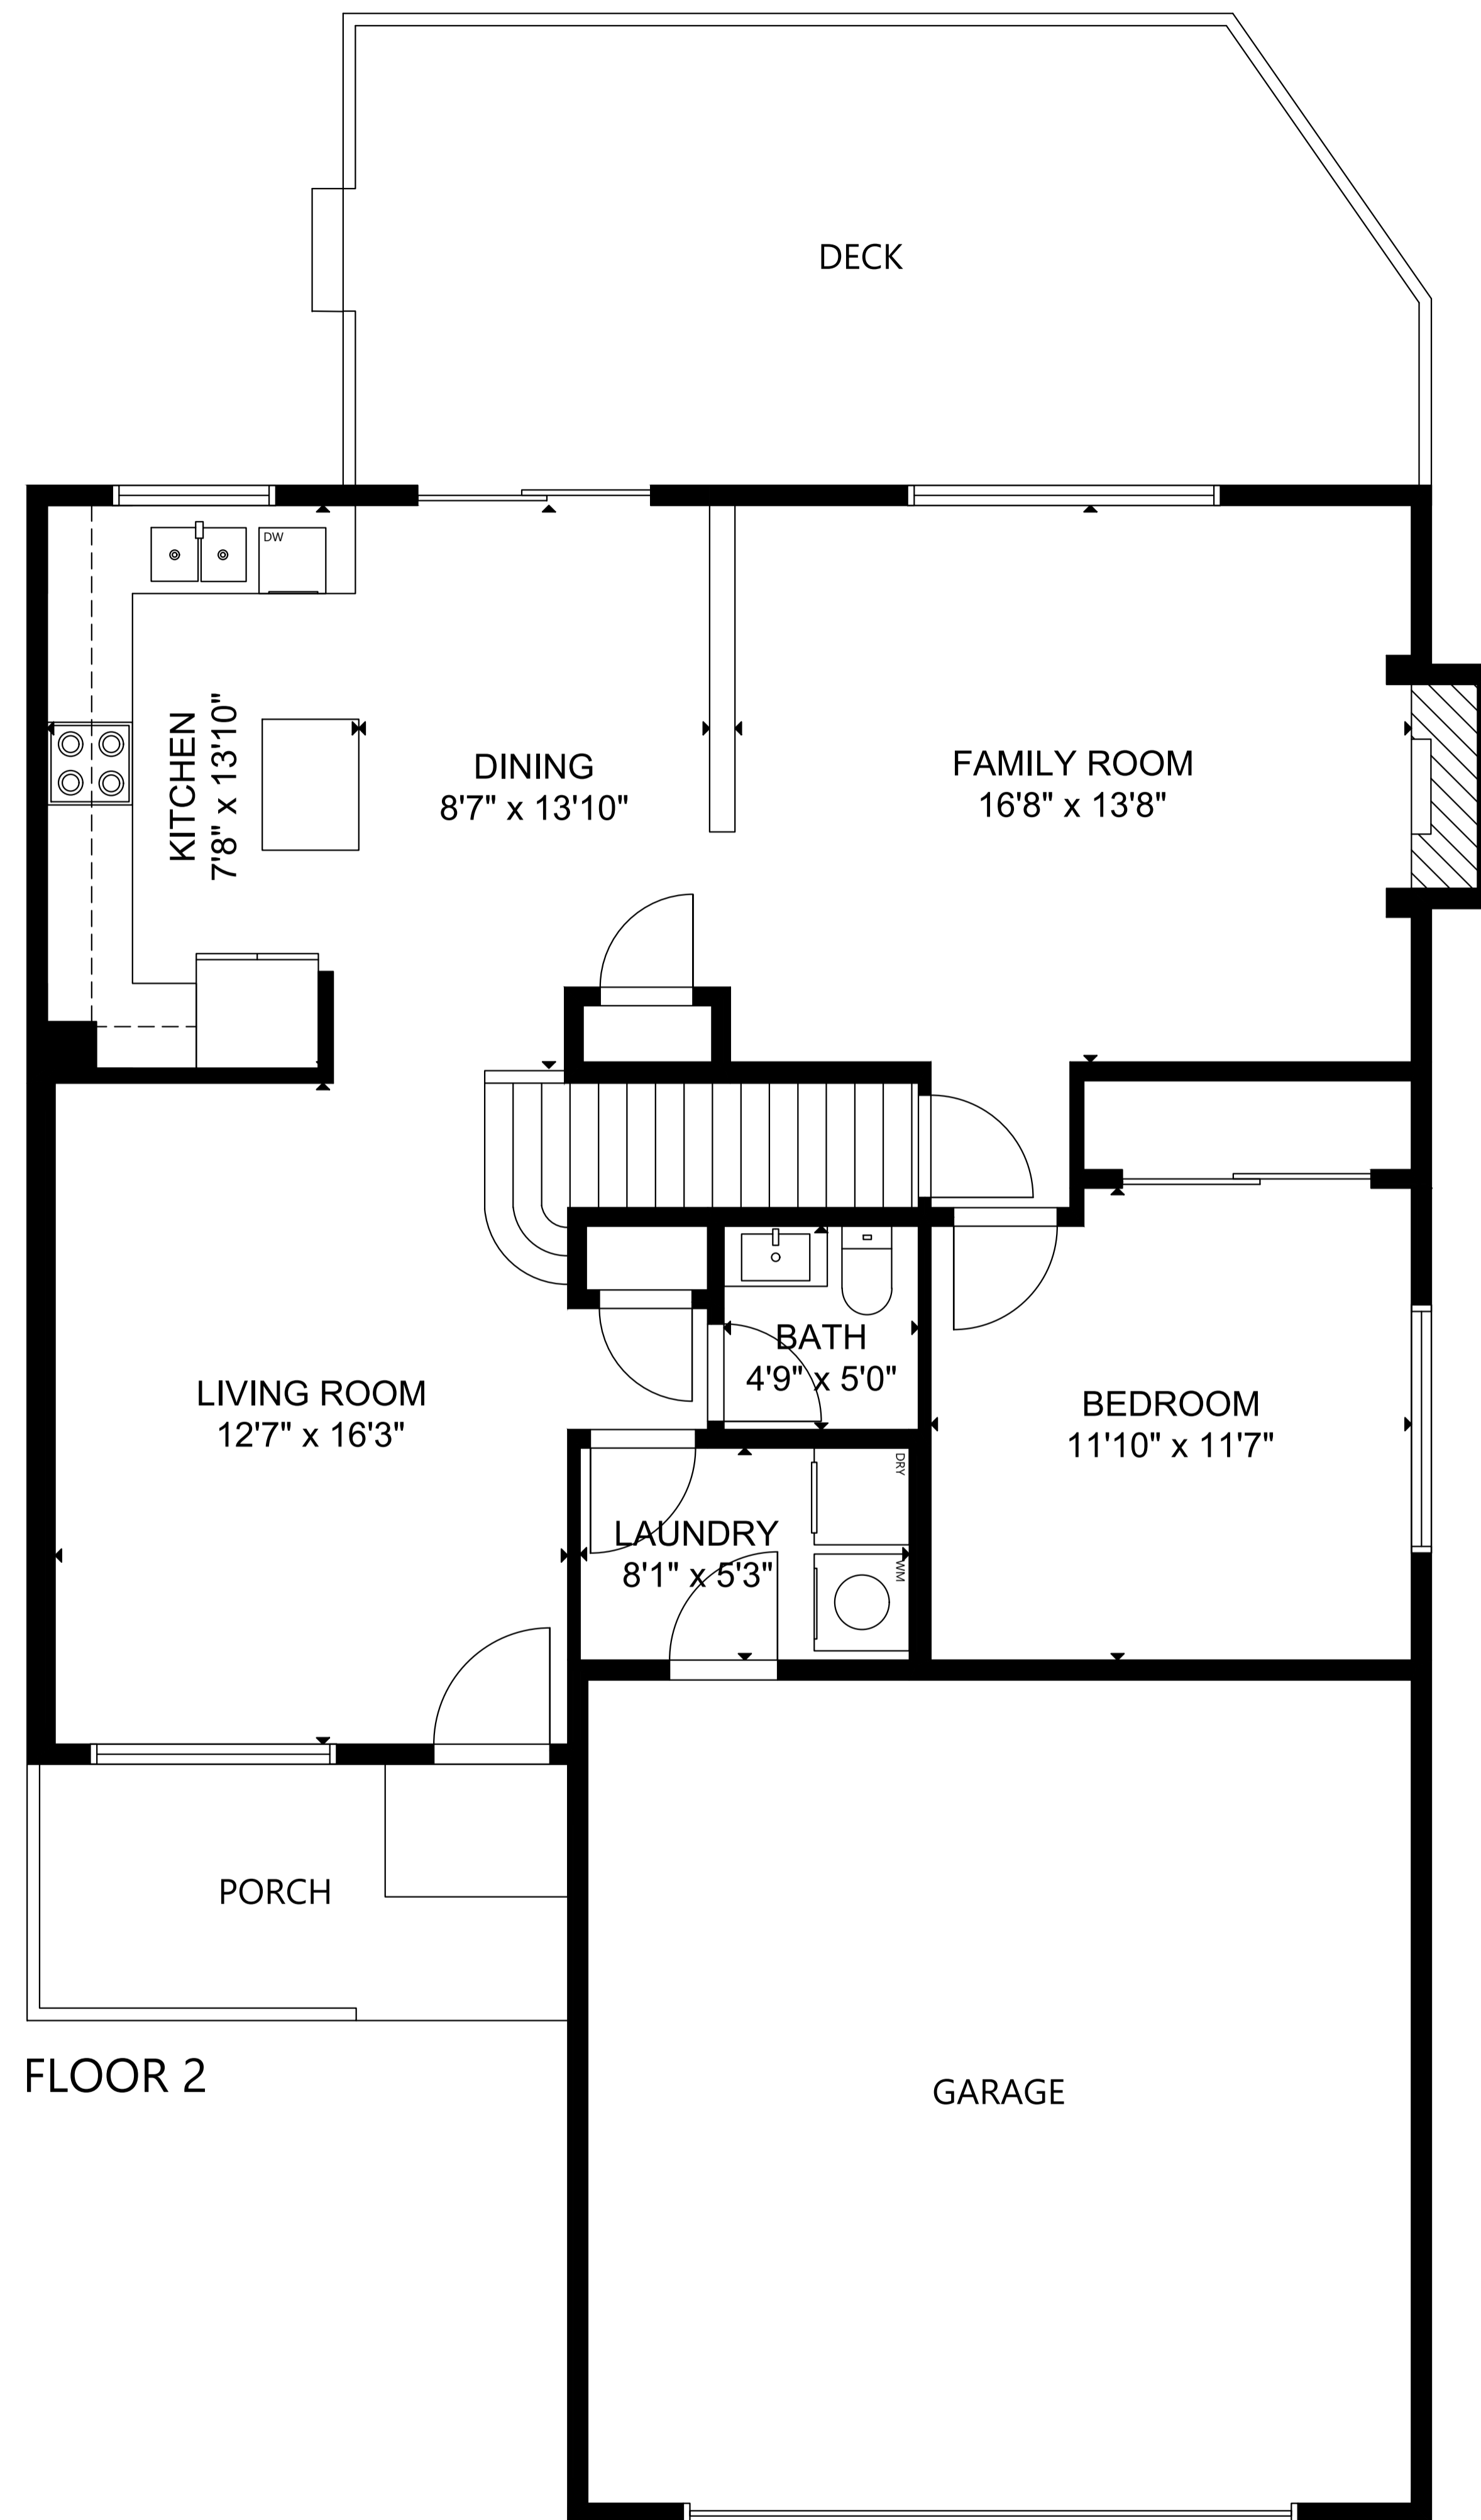

FLOOR 1

FLOOR 2

FLOOR 3

GROSS INTERNAL AREA
 TOTAL: 2,473 sq ft
 FLOOR 1: 460 sq ft, FLOOR 2: 983 sq ft
 FLOOR 3: 1,030 sq ft

SIZE AND DIMENSIONS ARE APPROXIMATE, ACTUAL MAY VARY.