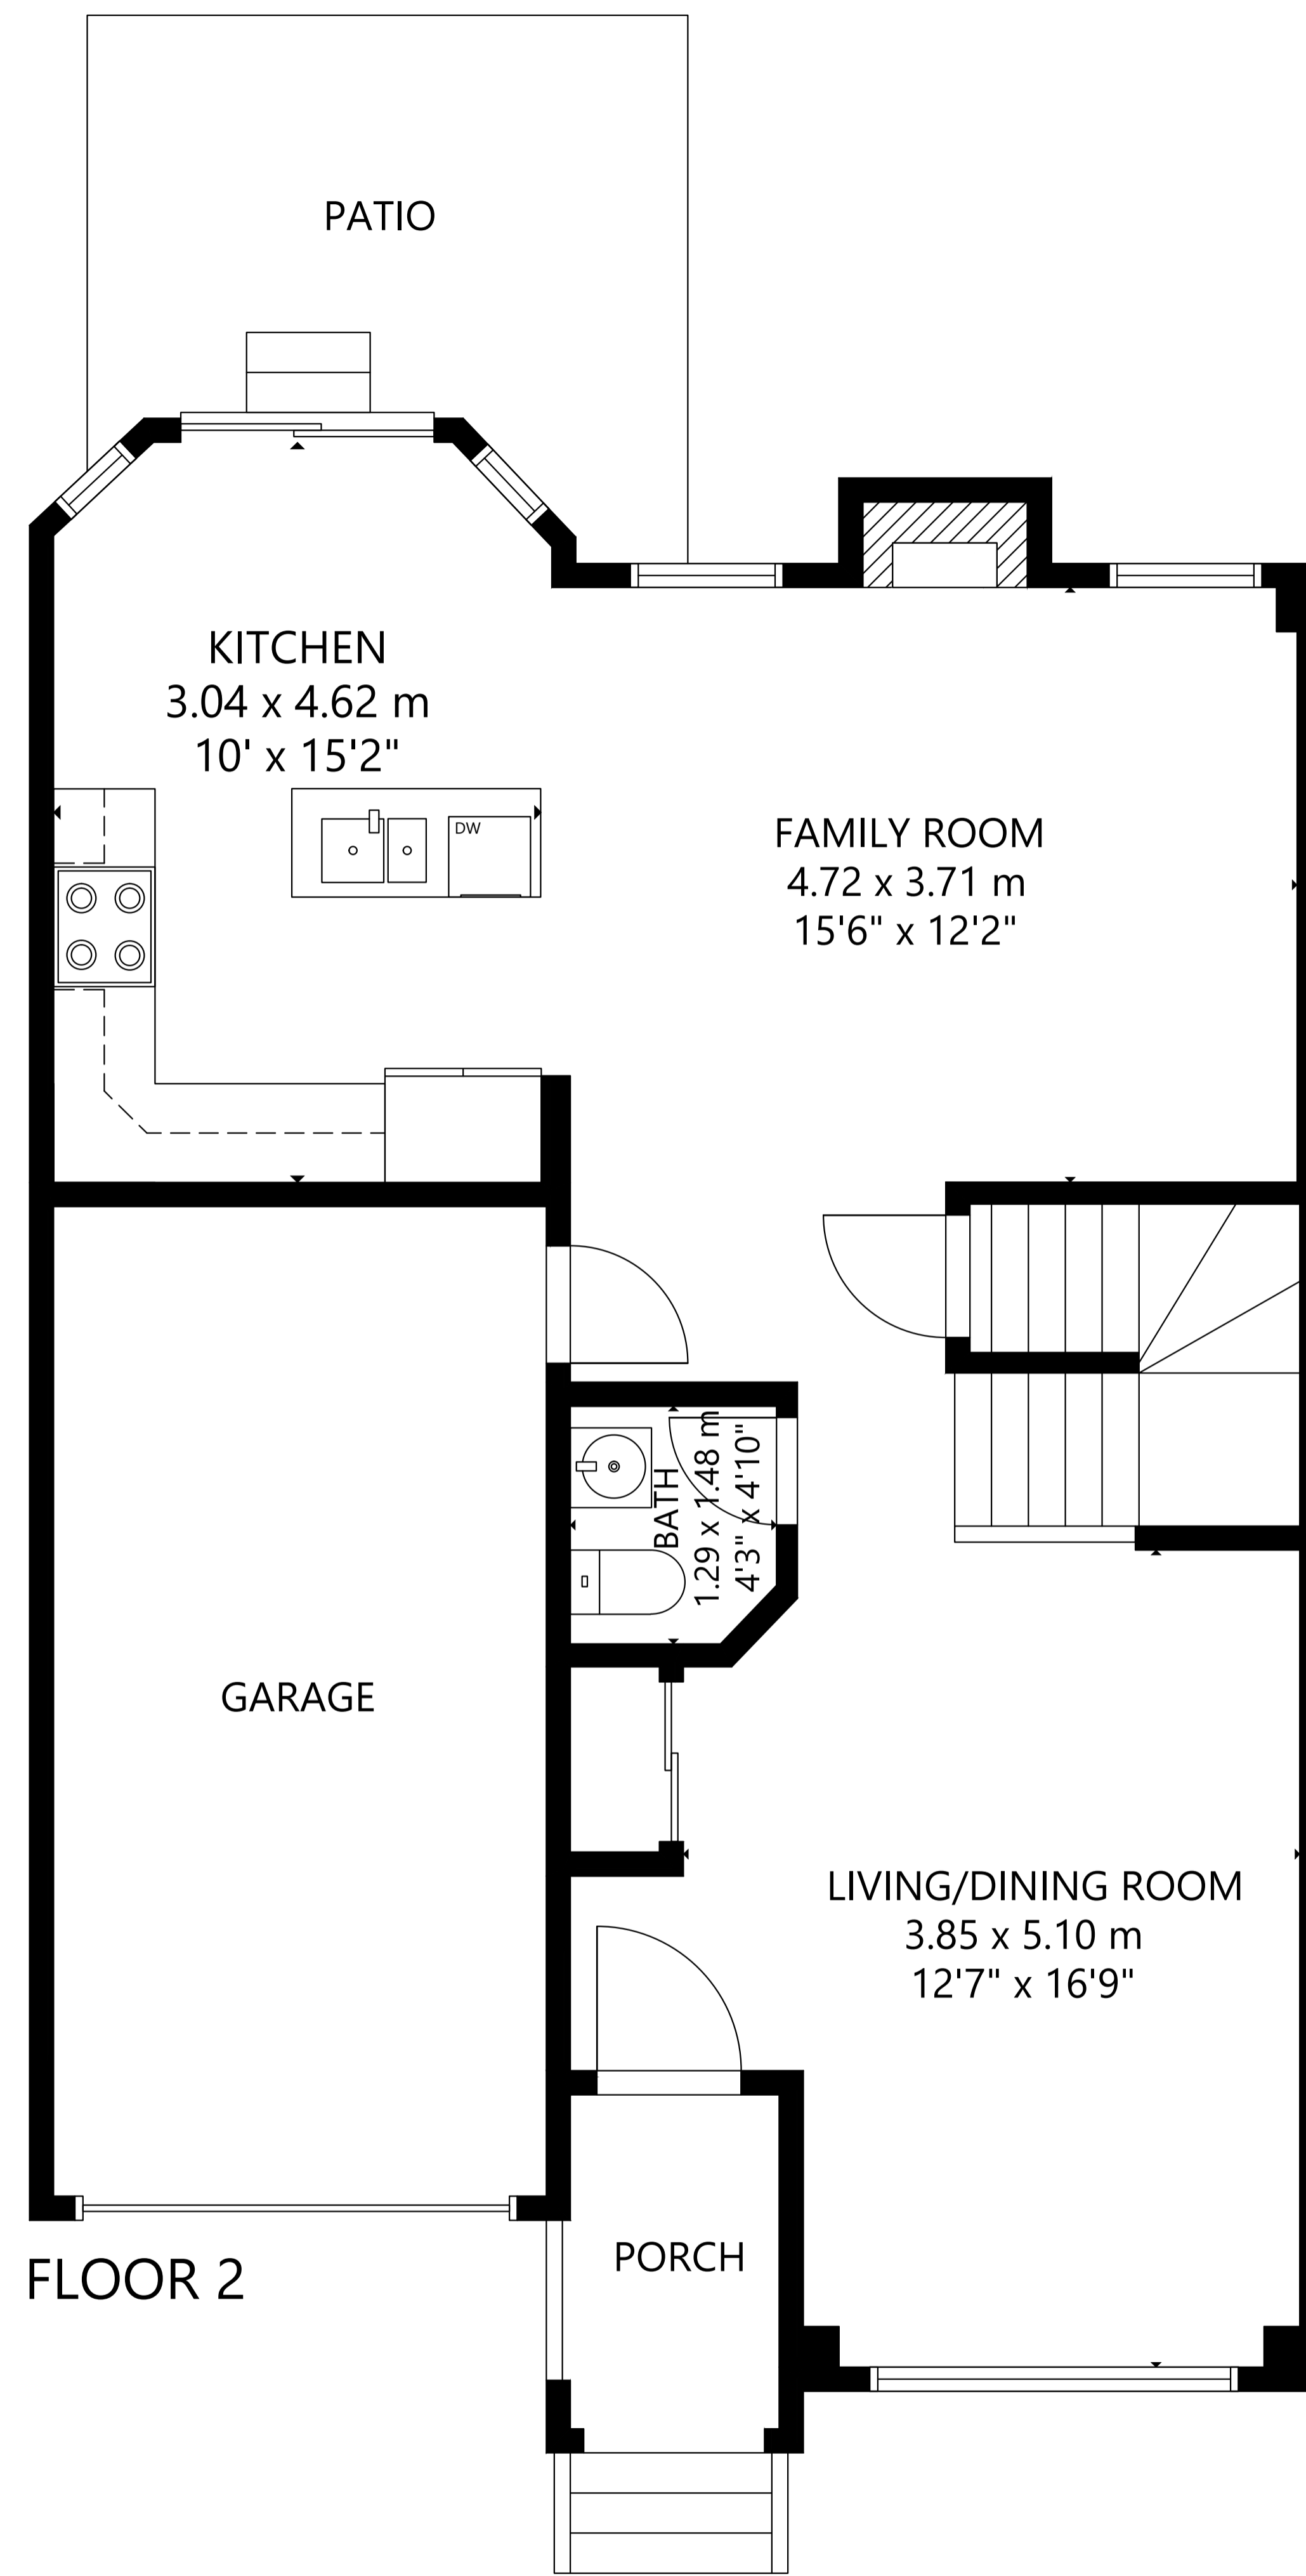

118 Gauguin Avenue

GROSS INTERNAL AREA
TOTAL: 2,176 sq ft/ 203 m²
FLOOR 1: 708 sq ft/ 66 m², FLOOR 2: 675 sq ft/ 63 m²
FLOOR 3: 795 sq ft/ 74 m²
SIZE AND DIMENSIONS ARE APPROXIMATE, ACTUAL MAY VARY.