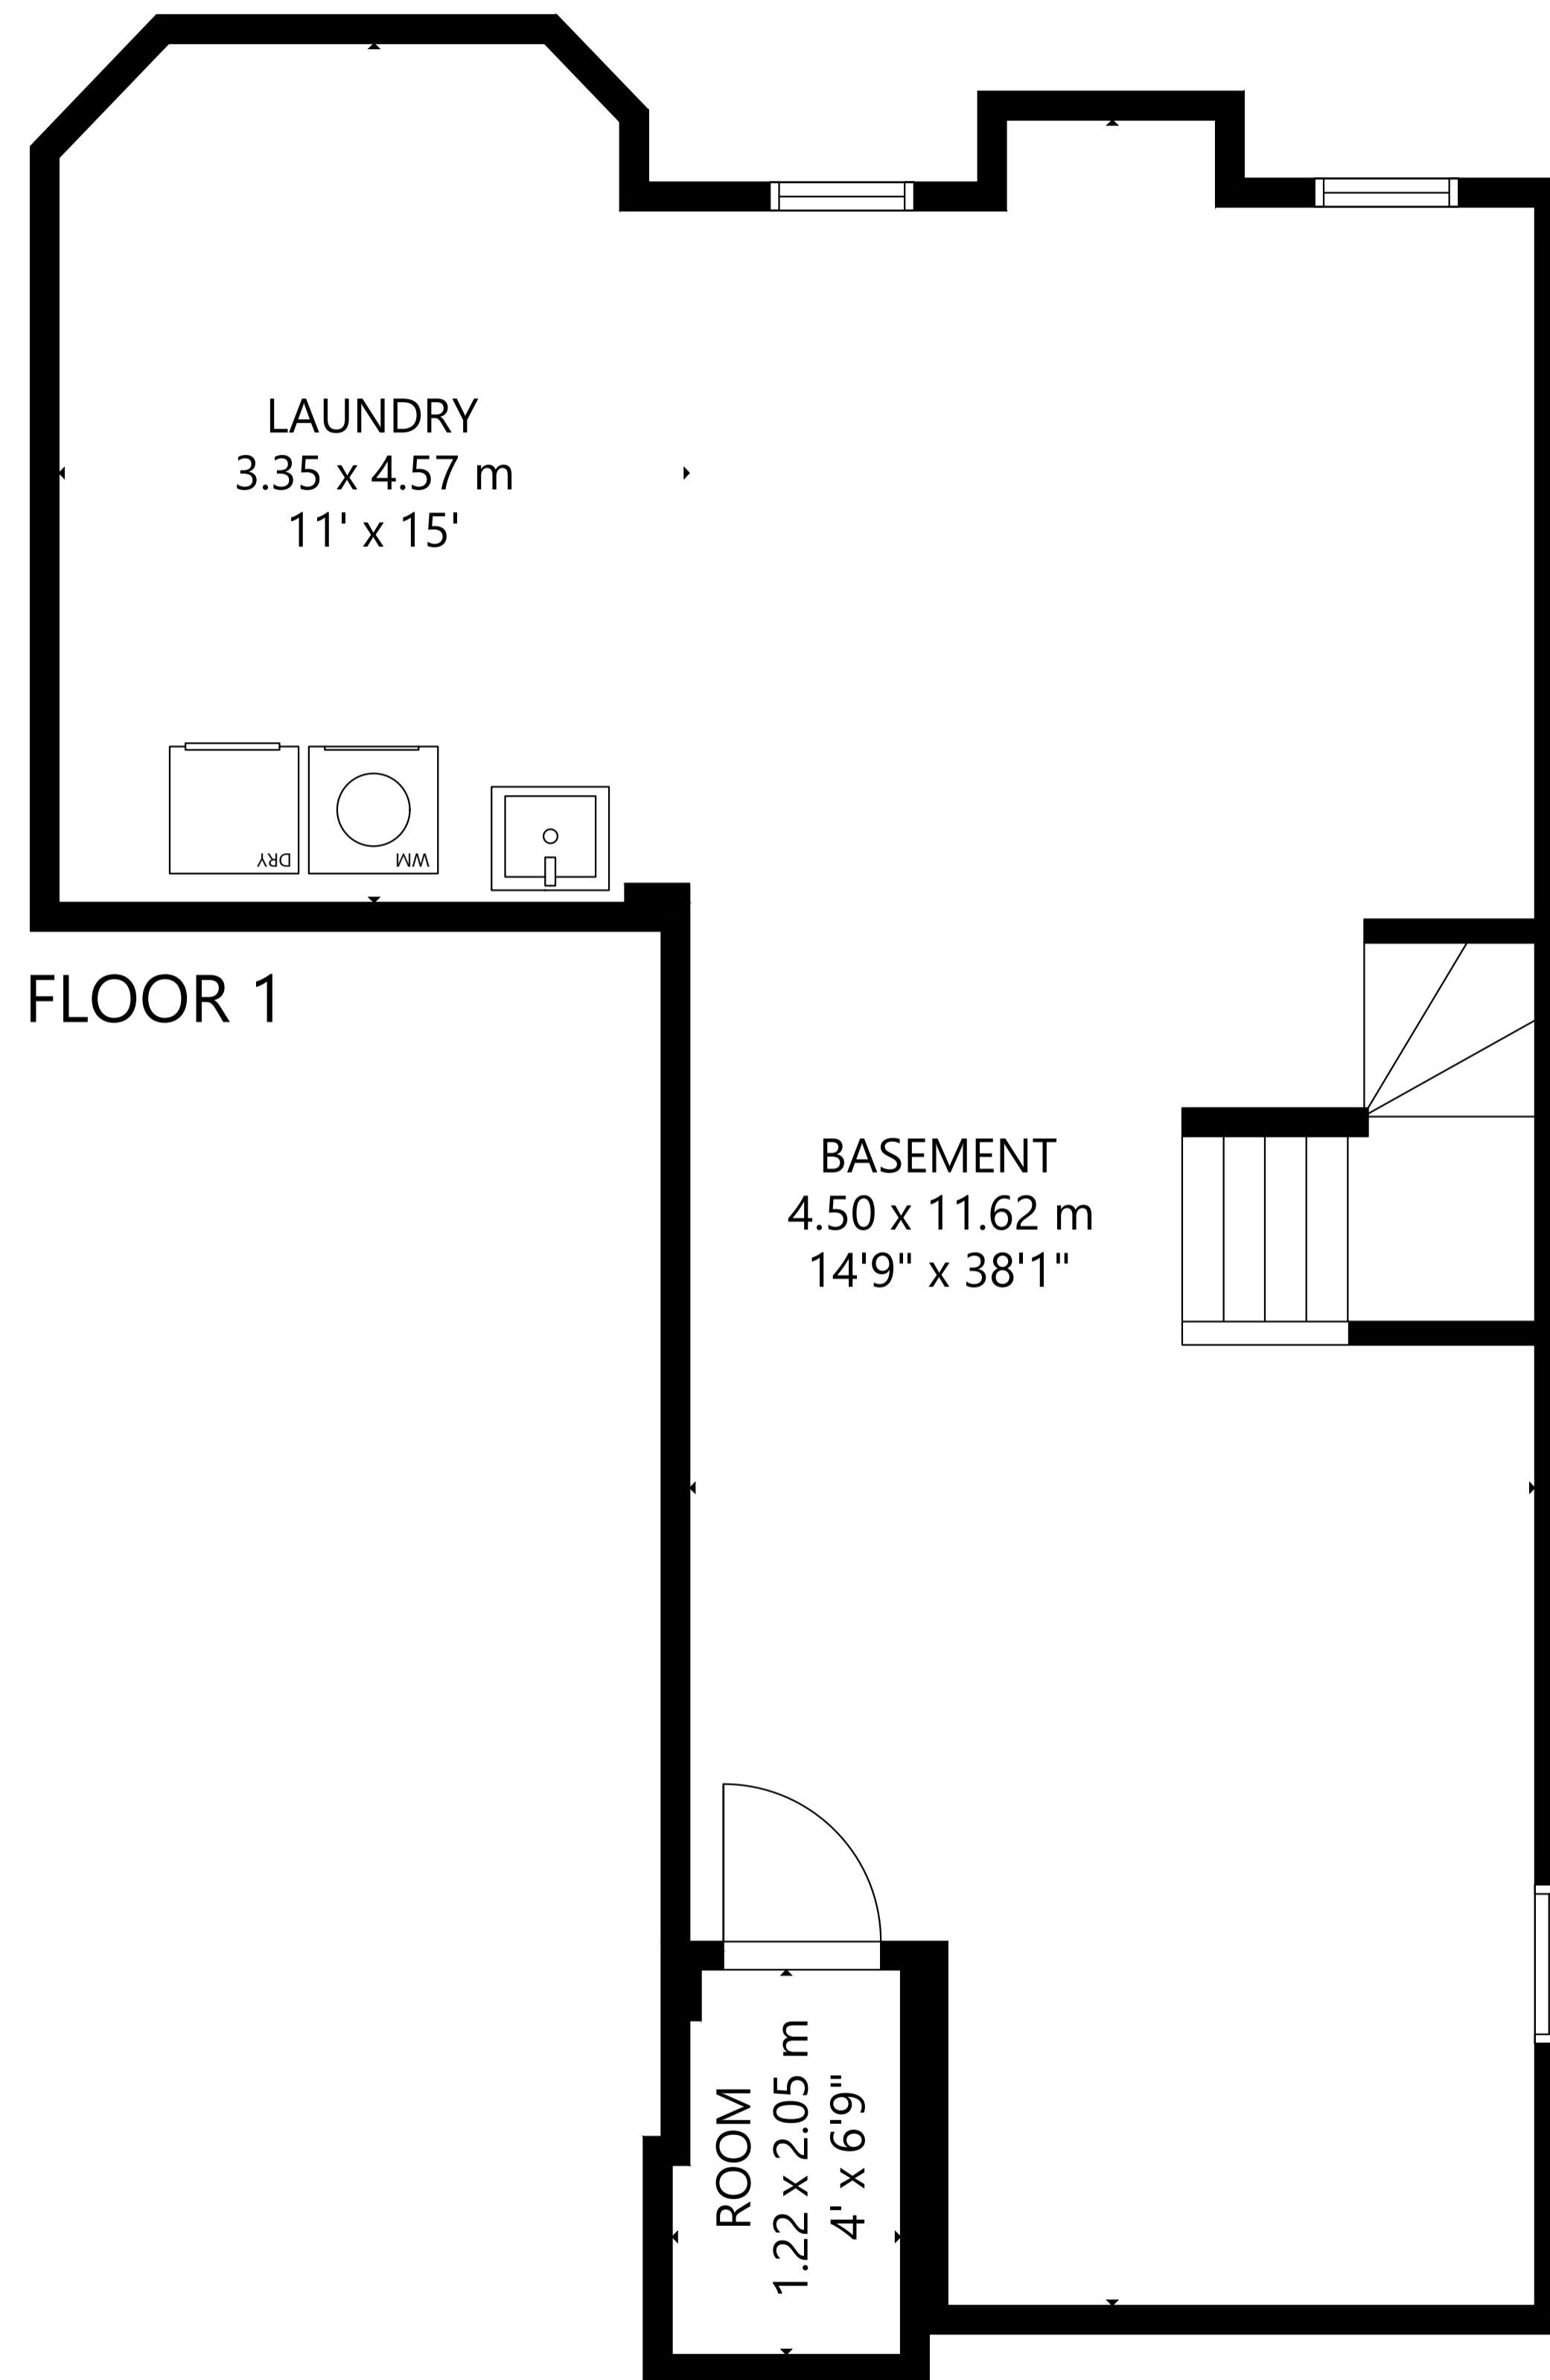

118 Gauguin Avenue

GROSS INTERNAL AREA
TOTAL: 2,176 sq ft/ 203 m²
FLOOR 1: 708 sq ft/ 66 m², FLOOR 2: 675 sq ft/ 63 m²
FLOOR 3: 795 sq ft/ 74 m²
SIZE AND DIMENSIONS ARE APPROXIMATE, ACTUAL MAY VARY.