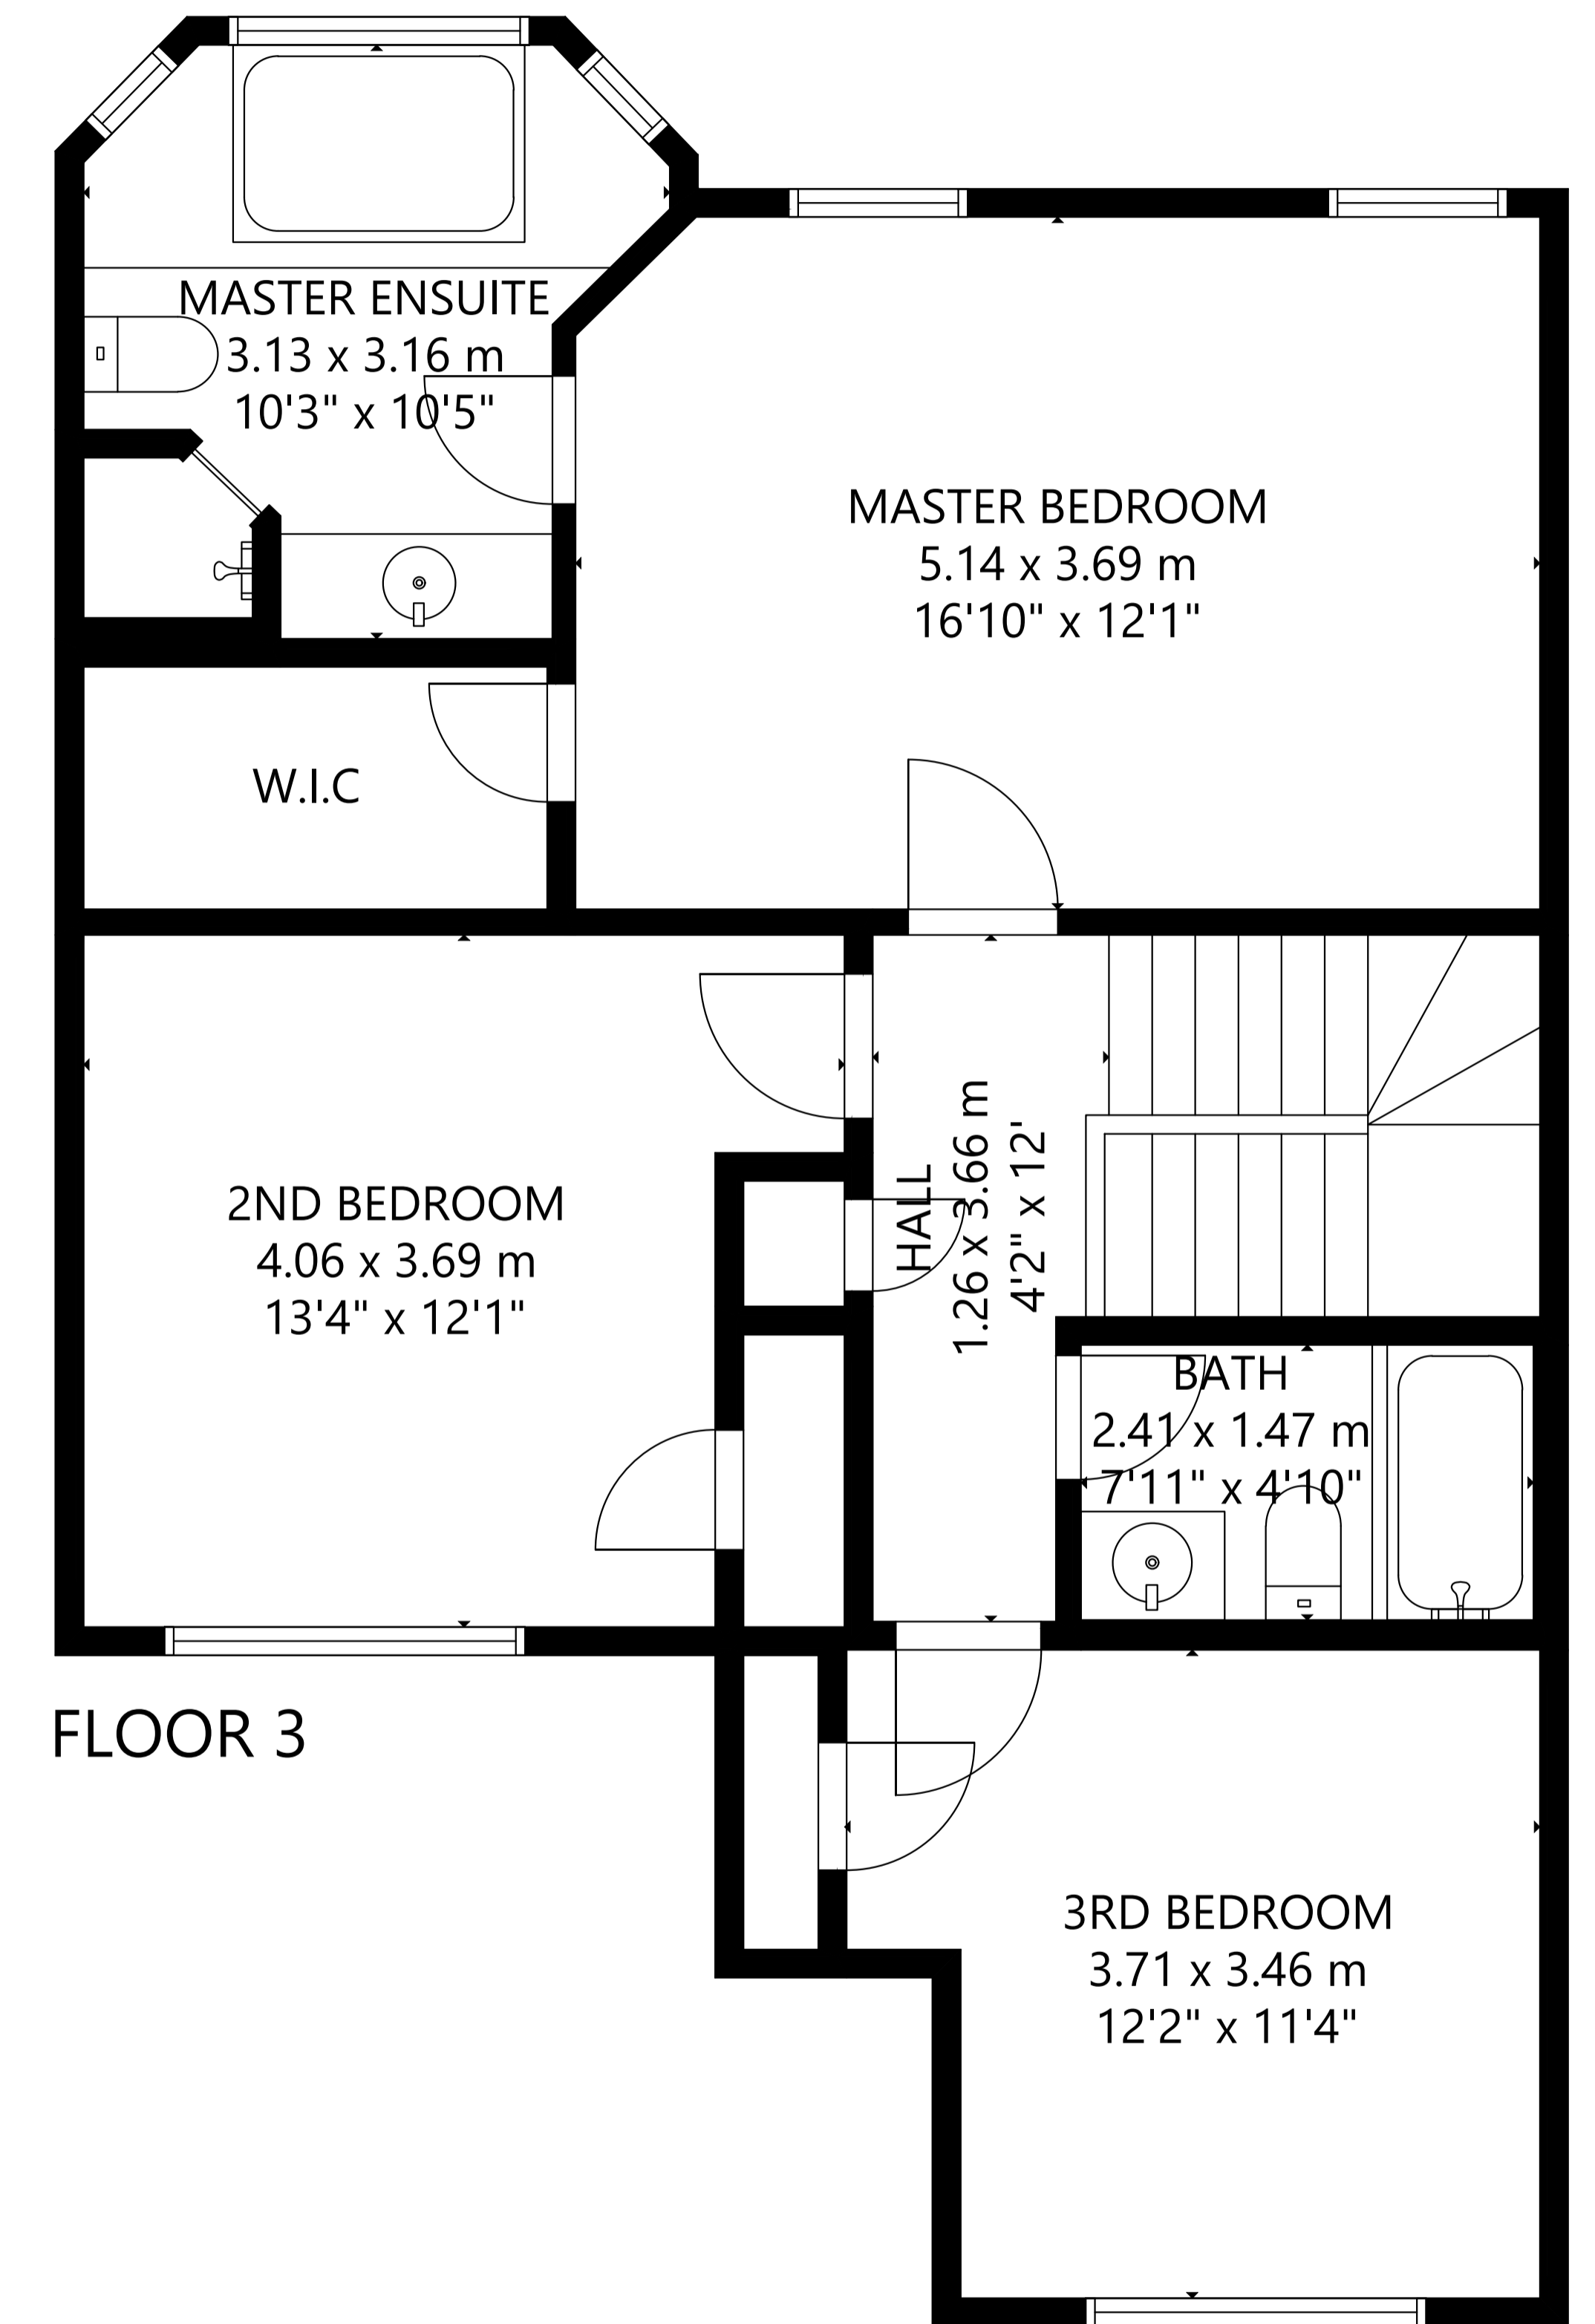

118 Gauguin Avenue

GROSS INTERNAL AREA
TOTAL: 2,176 sq ft/ 203 m²
FLOOR 1: 708 sq ft/ 66 m², FLOOR 2: 675 sq ft/ 63 m²
FLOOR 3: 795 sq ft/ 74 m²
SIZE AND DIMENSIONS ARE APPROXIMATE, ACTUAL MAY VARY.