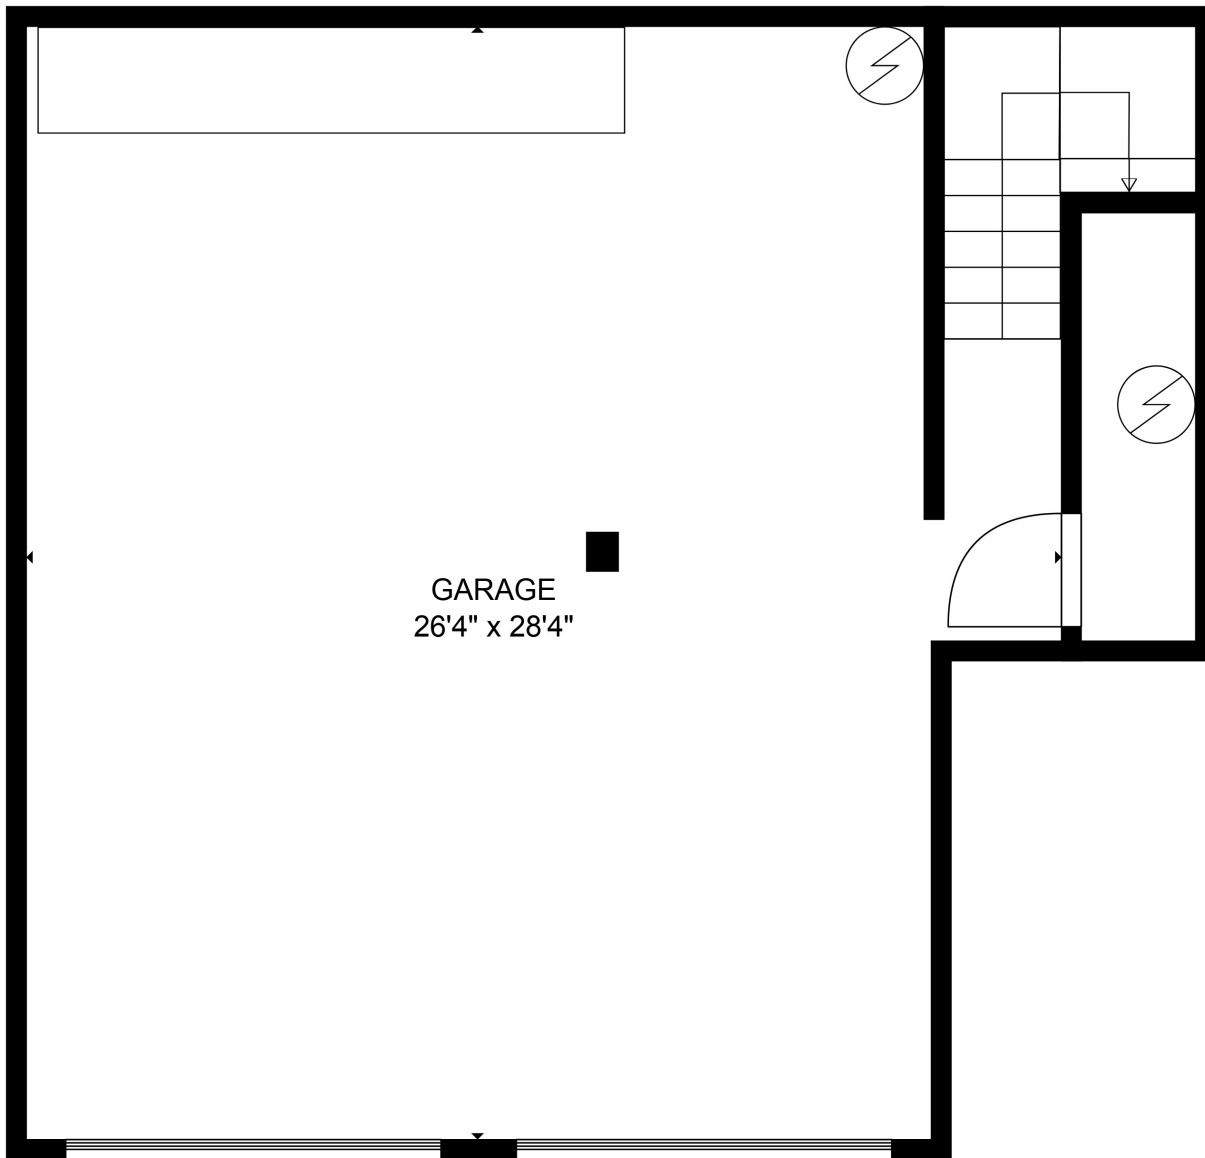

FLOOR 1

FLOOR 2

TOTAL: 1995 sq. ft

Below Ground: 0 sq. ft, FLOOR 2: 1995 sq. ft

EXCLUDED AREAS: UNDEFINED: 32 sq. ft, GARAGE: 713 sq. ft

SIZES AND DIMENSIONS ARE APPROXIMATE, ACTUAL MAY VARY.

TOTAL: 1995 sq. ft

Below Ground: 0 sq. ft, FLOOR 2: 1995 sq. ft

EXCLUDED AREAS: UNDEFINED: 32 sq. ft, GARAGE: 713 sq. ft

SIZES AND DIMENSIONS ARE APPROXIMATE, ACTUAL MAY VARY.

TOTAL: 1995 sq. ft
Below Ground: 0 sq. ft, FLOOR 2: 1995 sq. ft
EXCLUDED AREAS: UNDEFINED: 32 sq. ft, GARAGE: 713 sq. ft
SIZES AND DIMENSIONS ARE APPROXIMATE, ACTUAL MAY VARY.