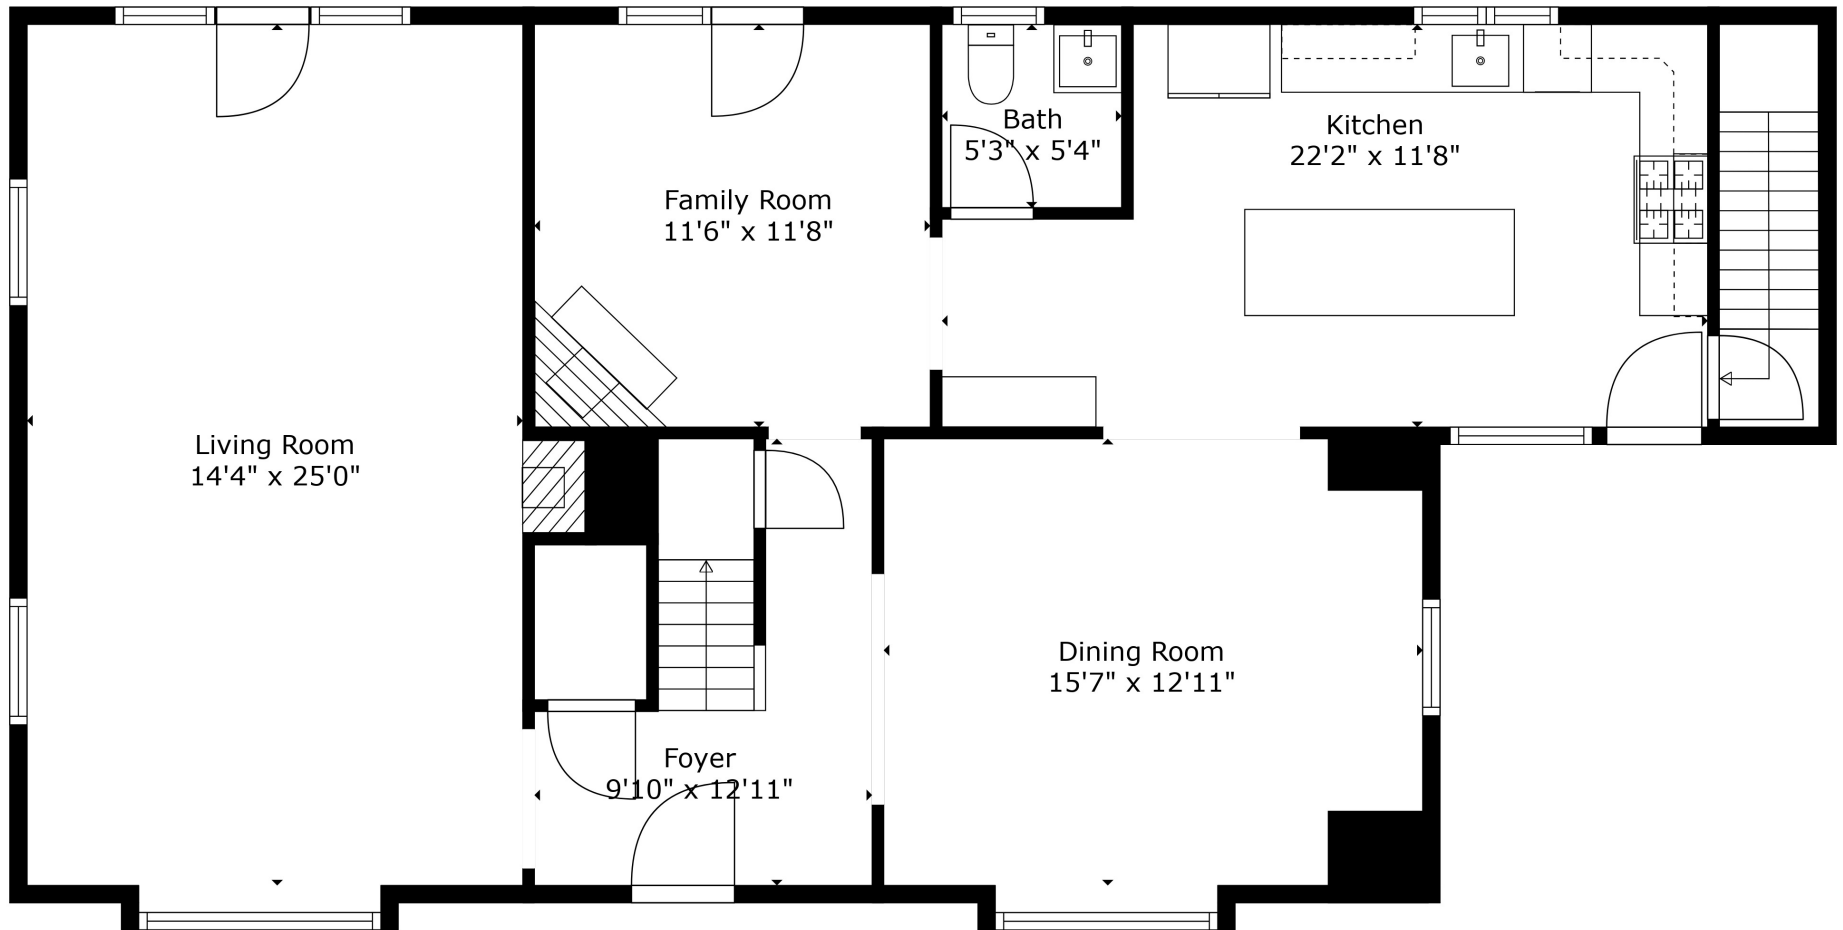

Floor 2

Floor 3

Floor 1

**TOTAL: 2842 sq. ft**  
 Below Ground: 742 sq. ft, FLOOR 2: 1144 sq. ft, FLOOR 3: 956 sq. ft  
 EXCLUDED AREAS: EMBEDDEDWINDOW: 12 sq. ft

Measurements Are Calculated By Cubicasa Technology. Deemed Highly Reliable But Not Guaranteed.

**TOTAL: 2842 sq. ft**

Below Ground: 742 sq. ft, FLOOR 2: 1144 sq. ft, FLOOR 3: 956 sq. ft  
EXCLUDED AREAS: EMBEDDEDWINDOW: 12 sq. ft

Measurements Are Calculated By Cubicasa Technology. Deemed Highly Reliable But Not Guaranteed.

**TOTAL: 2842 sq. ft**

Below Ground: 742 sq. ft, FLOOR 2: 1144 sq. ft, FLOOR 3: 956 sq. ft  
EXCLUDED AREAS: EMBEDDED WINDOW: 12 sq. ft

Measurements Are Calculated By Cubicasa Technology. Deemed Highly Reliable But Not Guaranteed.

Recreation Room  
48'9" x 23'4"

**TOTAL: 2842 sq. ft**

Below Ground: 742 sq. ft, FLOOR 2: 1144 sq. ft, FLOOR 3: 956 sq. ft  
EXCLUDED AREAS: EMBEDDEDWINDOW: 12 sq. ft

Measurements Are Calculated By Cubicasa Technology. Deemed Highly Reliable But Not Guaranteed.