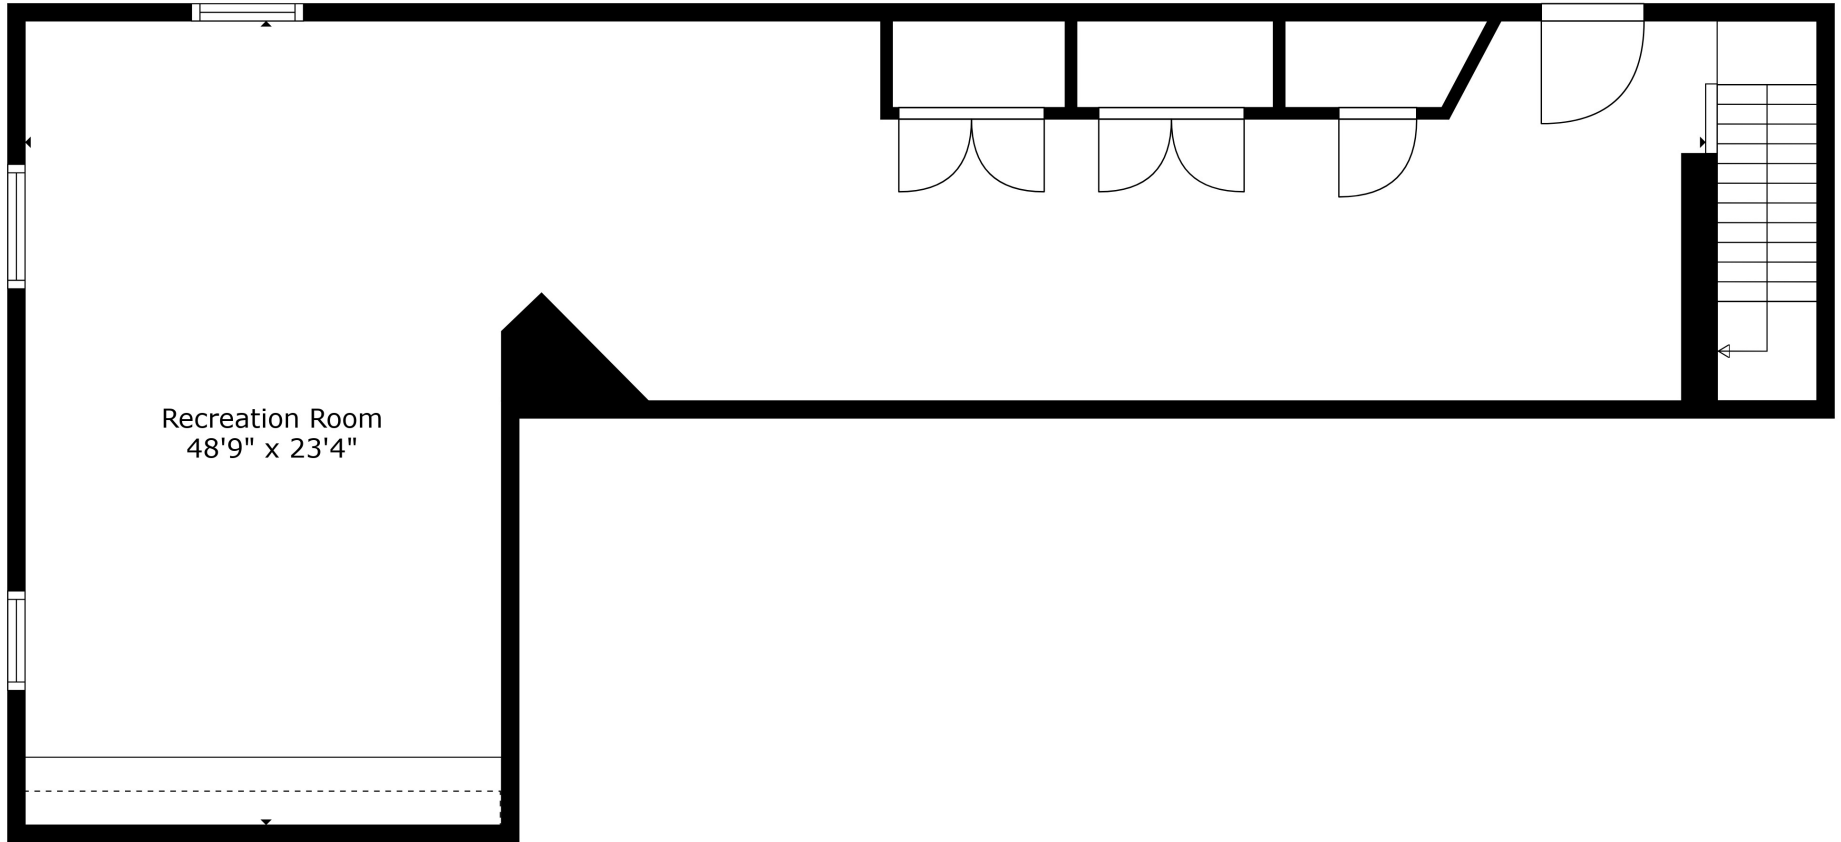

Floor 2

Floor 3

Floor 1

**TOTAL: 2842 sq. ft**  
 Below Ground: 742 sq. ft, FLOOR 2: 1144 sq. ft, FLOOR 3: 956 sq. ft  
 EXCLUDED AREAS: EMBEDDEDWINDOW: 12 sq. ft

Measurements Are Calculated By Cubicasa Technology. Deemed Highly Reliable But Not Guaranteed.

**TOTAL: 2842 sq. ft**

Below Ground: 742 sq. ft, FLOOR 2: 1144 sq. ft, FLOOR 3: 956 sq. ft  
EXCLUDED AREAS: EMBEDDEDWINDOW: 12 sq. ft

Measurements Are Calculated By Cubicasa Technology. Deemed Highly Reliable But Not Guaranteed.

**TOTAL: 2842 sq. ft**

Below Ground: 742 sq. ft, FLOOR 2: 1144 sq. ft, FLOOR 3: 956 sq. ft  
EXCLUDED AREAS: EMBEDDED WINDOW: 12 sq. ft

Measurements Are Calculated By Cubicasa Technology. Deemed Highly Reliable But Not Guaranteed.

Recreation Room  
48'9" x 23'4"

**TOTAL: 2842 sq. ft**

Below Ground: 742 sq. ft, FLOOR 2: 1144 sq. ft, FLOOR 3: 956 sq. ft  
EXCLUDED AREAS: EMBEDDEDWINDOW: 12 sq. ft

Measurements Are Calculated By Cubicasa Technology. Deemed Highly Reliable But Not Guaranteed.