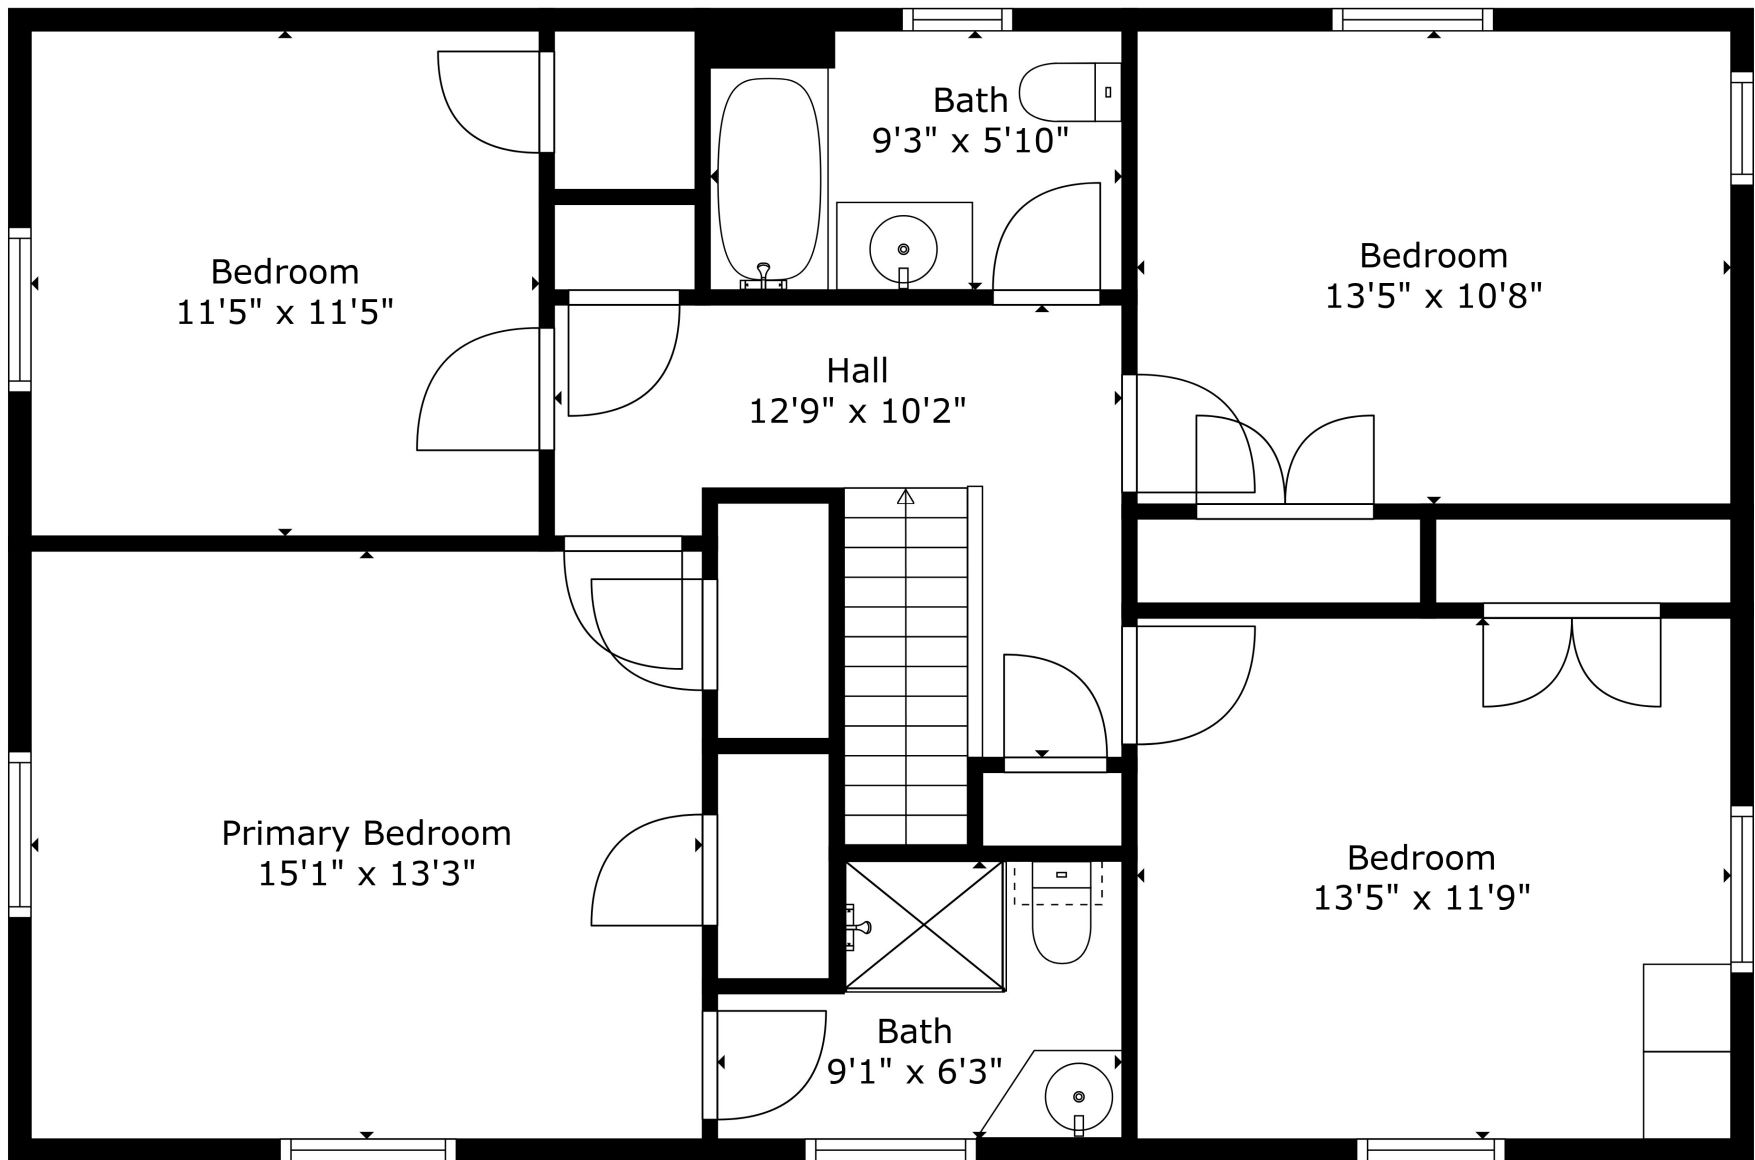

Floor 2

Floor 3

Floor 1

**TOTAL: 2842 sq. ft**  
 Below Ground: 742 sq. ft, FLOOR 2: 1144 sq. ft, FLOOR 3: 956 sq. ft  
 EXCLUDED AREAS: EMBEDDEDWINDOW: 12 sq. ft

Measurements Are Calculated By Cubicasa Technology. Deemed Highly Reliable But Not Guaranteed.

**TOTAL: 2842 sq. ft**

Below Ground: 742 sq. ft, FLOOR 2: 1144 sq. ft, FLOOR 3: 956 sq. ft  
EXCLUDED AREAS: EMBEDDEDWINDOW: 12 sq. ft

Measurements Are Calculated By Cubicasa Technology. Deemed Highly Reliable But Not Guaranteed.

**TOTAL: 2842 sq. ft**

Below Ground: 742 sq. ft, FLOOR 2: 1144 sq. ft, FLOOR 3: 956 sq. ft  
EXCLUDED AREAS: EMBEDDED WINDOW: 12 sq. ft

Measurements Are Calculated By Cubicasa Technology. Deemed Highly Reliable But Not Guaranteed.

Recreation Room  
48'9" x 23'4"

**TOTAL: 2842 sq. ft**

Below Ground: 742 sq. ft, FLOOR 2: 1144 sq. ft, FLOOR 3: 956 sq. ft  
EXCLUDED AREAS: EMBEDDEDWINDOW: 12 sq. ft

Measurements Are Calculated By Cubicasa Technology. Deemed Highly Reliable But Not Guaranteed.