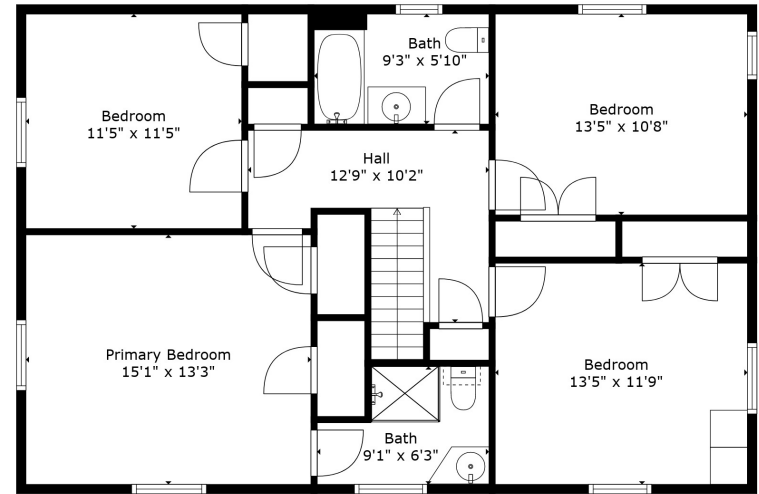

Floor 2

Floor 3

Floor 1

**TOTAL: 2842 sq. ft**  
 Below Ground: 742 sq. ft, FLOOR 2: 1144 sq. ft, FLOOR 3: 956 sq. ft  
 EXCLUDED AREAS: EMBEDDEDWINDOW: 12 sq. ft

Measurements Are Calculated By Cubicasa Technology. Deemed Highly Reliable But Not Guaranteed.

**TOTAL: 2842 sq. ft**

Below Ground: 742 sq. ft, FLOOR 2: 1144 sq. ft, FLOOR 3: 956 sq. ft  
EXCLUDED AREAS: EMBEDDEDWINDOW: 12 sq. ft

Measurements Are Calculated By Cubicasa Technology. Deemed Highly Reliable But Not Guaranteed.

**TOTAL: 2842 sq. ft**

Below Ground: 742 sq. ft, FLOOR 2: 1144 sq. ft, FLOOR 3: 956 sq. ft  
EXCLUDED AREAS: EMBEDDED WINDOW: 12 sq. ft

Measurements Are Calculated By Cubicasa Technology. Deemed Highly Reliable But Not Guaranteed.

Recreation Room  
48'9" x 23'4"

**TOTAL: 2842 sq. ft**

Below Ground: 742 sq. ft, FLOOR 2: 1144 sq. ft, FLOOR 3: 956 sq. ft  
EXCLUDED AREAS: EMBEDDEDWINDOW: 12 sq. ft

Measurements Are Calculated By Cubicasa Technology. Deemed Highly Reliable But Not Guaranteed.