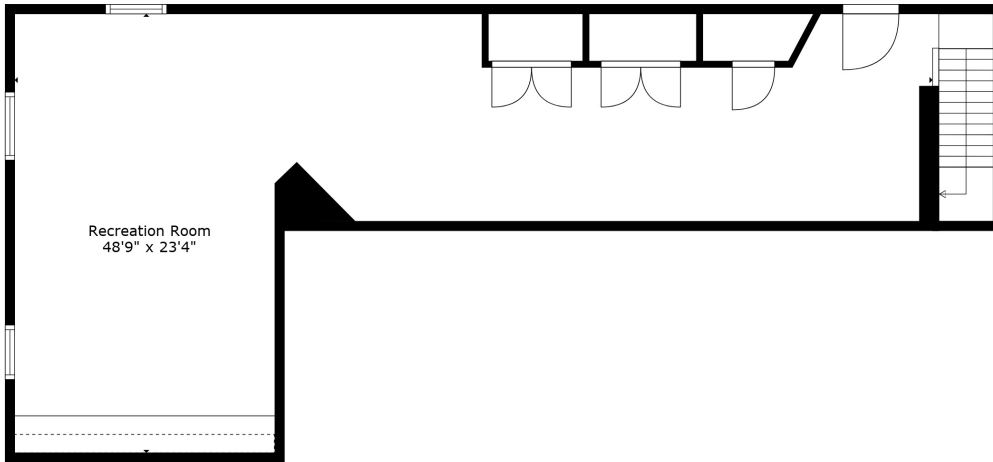

Floor 2

Floor 3

Floor 1

**TOTAL: 2842 sq. ft**  
 Below Ground: 742 sq. ft, FLOOR 2: 1144 sq. ft, FLOOR 3: 956 sq. ft  
 EXCLUDED AREAS: EMBEDDEDWINDOW: 12 sq. ft

Measurements Are Calculated By Cubicasa Technology. Deemed Highly Reliable But Not Guaranteed.

**TOTAL: 2842 sq. ft**

Below Ground: 742 sq. ft, FLOOR 2: 1144 sq. ft, FLOOR 3: 956 sq. ft  
EXCLUDED AREAS: EMBEDDEDWINDOW: 12 sq. ft

Measurements Are Calculated By Cubicasa Technology. Deemed Highly Reliable But Not Guaranteed.

**TOTAL: 2842 sq. ft**

Below Ground: 742 sq. ft, FLOOR 2: 1144 sq. ft, FLOOR 3: 956 sq. ft  
EXCLUDED AREAS: EMBEDDED WINDOW: 12 sq. ft

Measurements Are Calculated By Cubicasa Technology. Deemed Highly Reliable But Not Guaranteed.

Recreation Room  
48'9" x 23'4"

**TOTAL: 2842 sq. ft**

Below Ground: 742 sq. ft, FLOOR 2: 1144 sq. ft, FLOOR 3: 956 sq. ft  
EXCLUDED AREAS: EMBEDDEDWINDOW: 12 sq. ft

Measurements Are Calculated By Cubicasa Technology. Deemed Highly Reliable But Not Guaranteed.