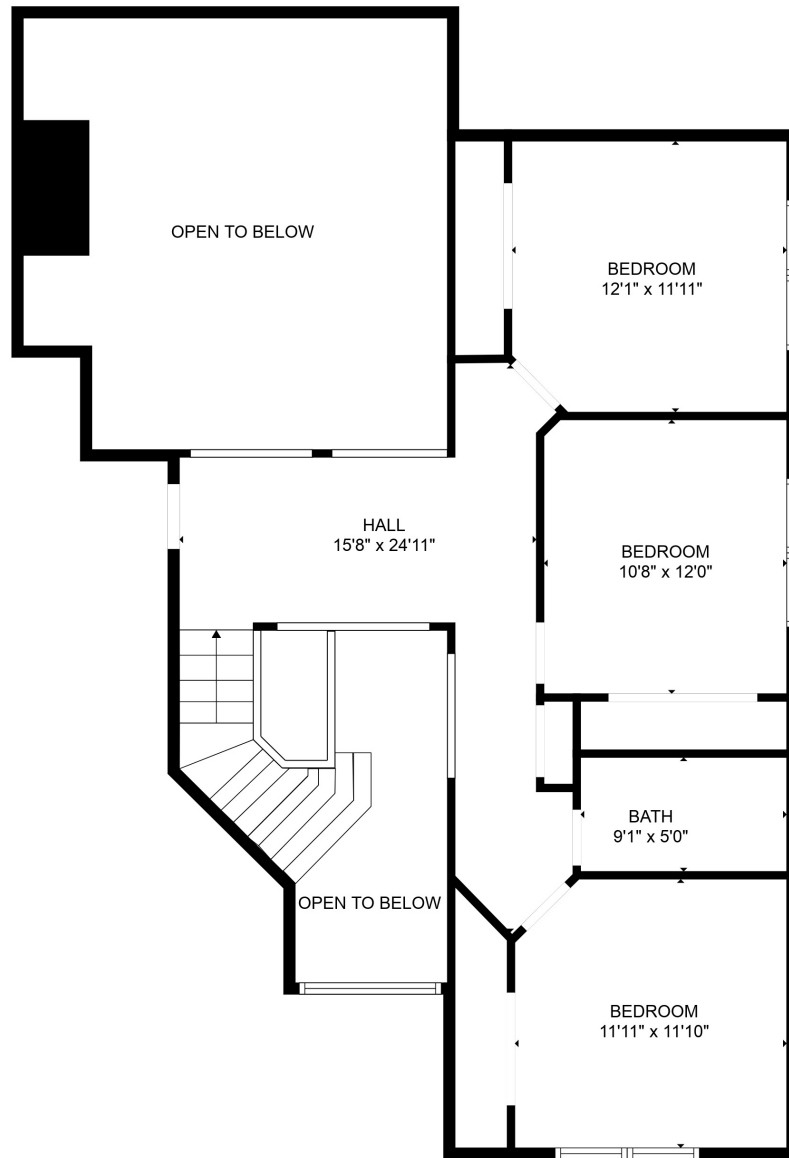

FLOOR 1

FLOOR 2

Total scanned area: 3279 sq. ft

SIZES AND DIMENSIONS ARE APPROXIMATE. ACTUAL MAY VARY.

Total scanned area: 3279 sq. ft

SIZES AND DIMENSIONS ARE APPROXIMATE. ACTUAL MAY VARY.

Total scanned area: 3279 sq. ft

SIZES AND DIMENSIONS ARE APPROXIMATE. ACTUAL MAY VARY.