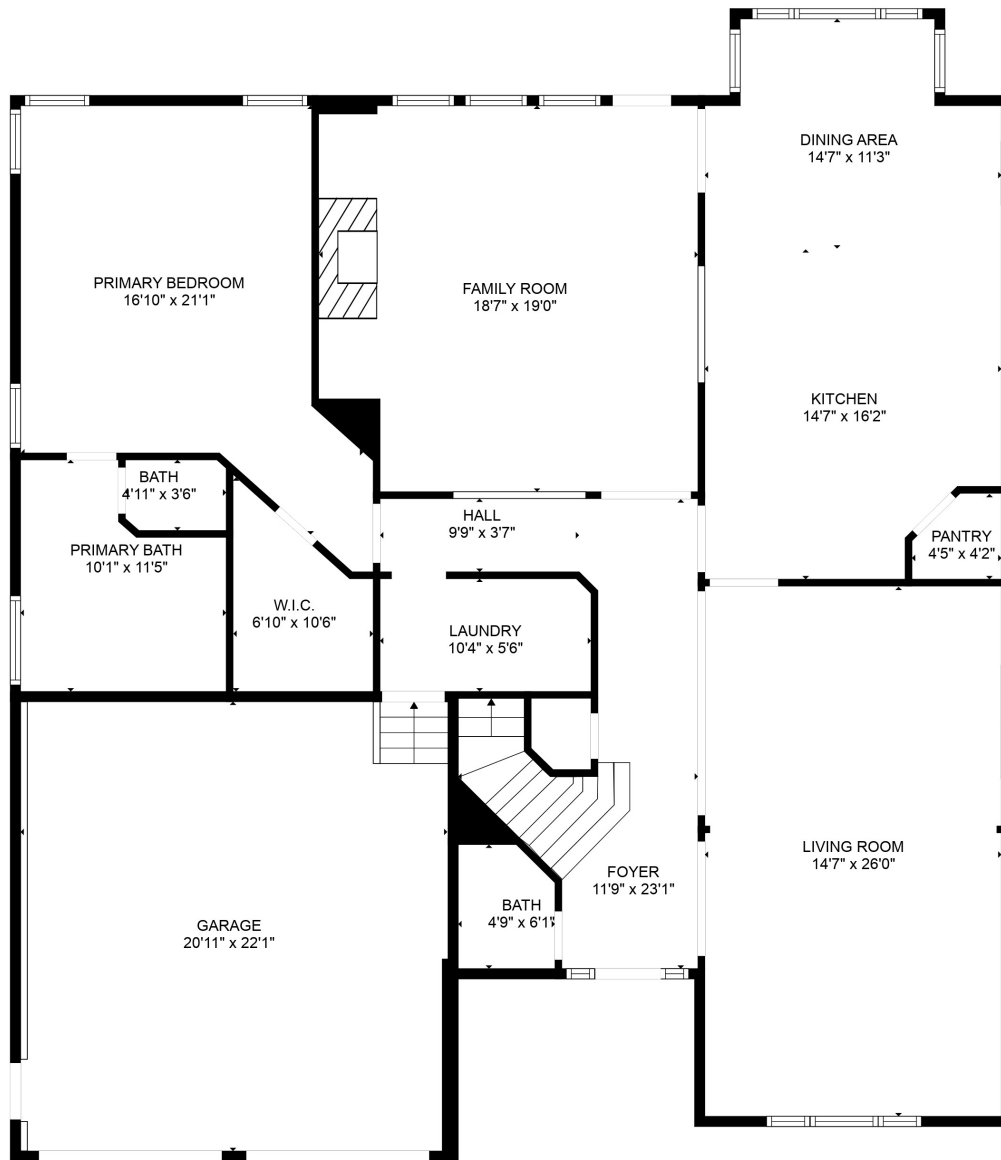

FLOOR 1

FLOOR 2

Total scanned area: 3279 sq. ft

SIZES AND DIMENSIONS ARE APPROXIMATE. ACTUAL MAY VARY.

Total scanned area: 3279 sq. ft

SIZES AND DIMENSIONS ARE APPROXIMATE. ACTUAL MAY VARY.

Total scanned area: 3279 sq. ft

SIZES AND DIMENSIONS ARE APPROXIMATE. ACTUAL MAY VARY.