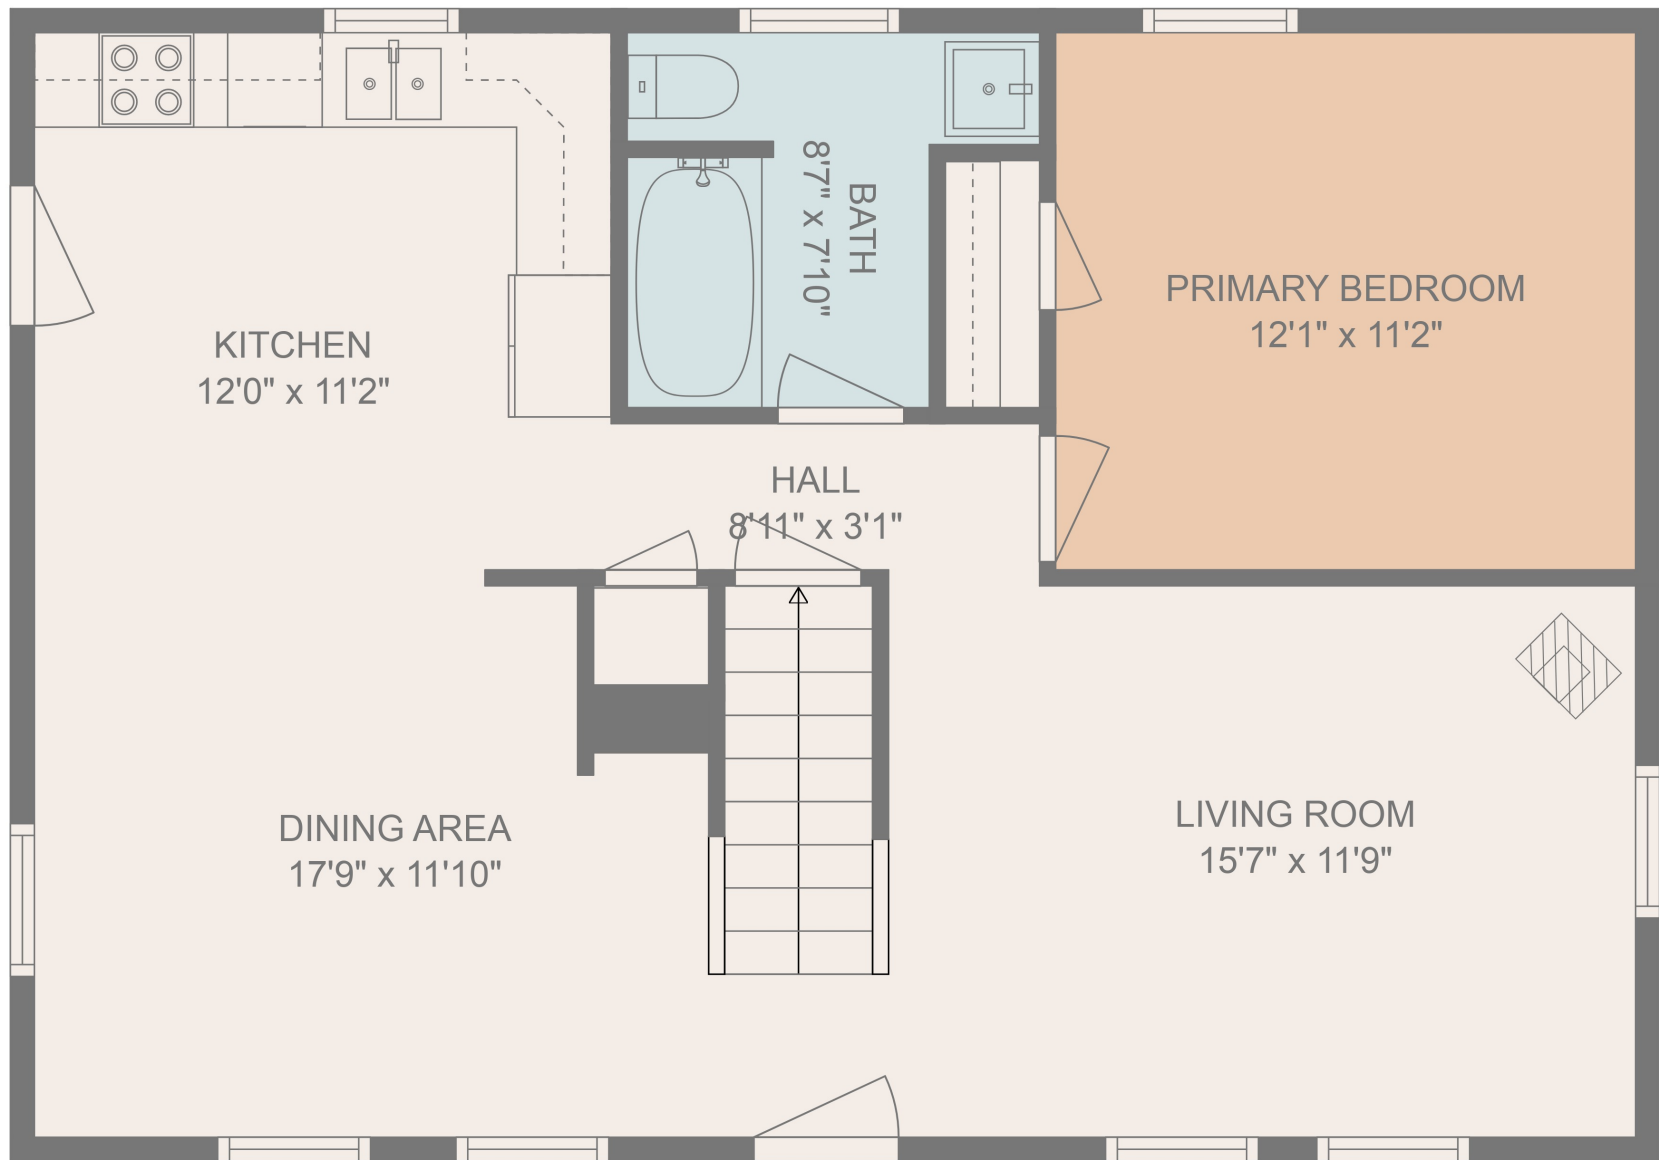

FLOOR 2

FLOOR 1

FLOOR 3

Total scanned area: 2089 sq. ft

MEASUREMENTS ARE CALCULATED BY CUBICASA TECHNOLOGY. DEEMED HIGHLY RELIABLE BUT NOT GUARANTEED.

Total scanned area: 2089 sq. ft

MEASUREMENTS ARE CALCULATED BY CUBICASA TECHNOLOGY. DEEMED HIGHLY RELIABLE BUT NOT GUARANTEED.

Total scanned area: 2089 sq. ft

MEASUREMENTS ARE CALCULATED BY CUBICASA TECHNOLOGY. DEEMED HIGHLY RELIABLE BUT NOT GUARANTEED.

Total scanned area: 2089 sq. ft

MEASUREMENTS ARE CALCULATED BY CUBICASA TECHNOLOGY. DEEMED HIGHLY RELIABLE BUT NOT GUARANTEED.