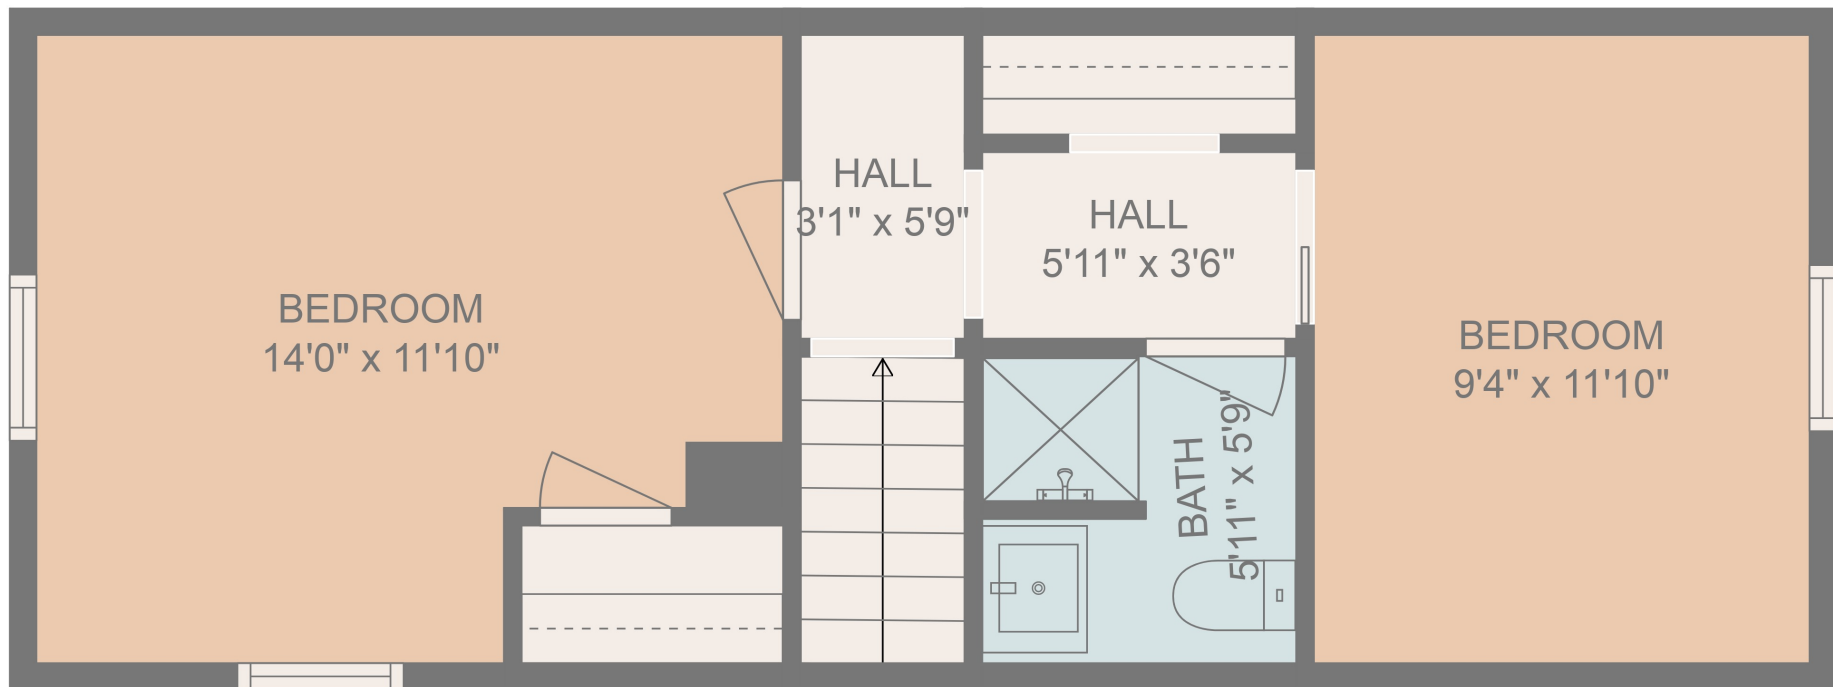

FLOOR 2

FLOOR 1

FLOOR 3

Total scanned area: 2089 sq. ft

MEASUREMENTS ARE CALCULATED BY CUBICASA TECHNOLOGY. DEEMED HIGHLY RELIABLE BUT NOT GUARANTEED.

Total scanned area: 2089 sq. ft

MEASUREMENTS ARE CALCULATED BY CUBICASA TECHNOLOGY. DEEMED HIGHLY RELIABLE BUT NOT GUARANTEED.

Total scanned area: 2089 sq. ft

MEASUREMENTS ARE CALCULATED BY CUBICASA TECHNOLOGY. DEEMED HIGHLY RELIABLE BUT NOT GUARANTEED.

Total scanned area: 2089 sq. ft

MEASUREMENTS ARE CALCULATED BY CUBICASA TECHNOLOGY. DEEMED HIGHLY RELIABLE BUT NOT GUARANTEED.