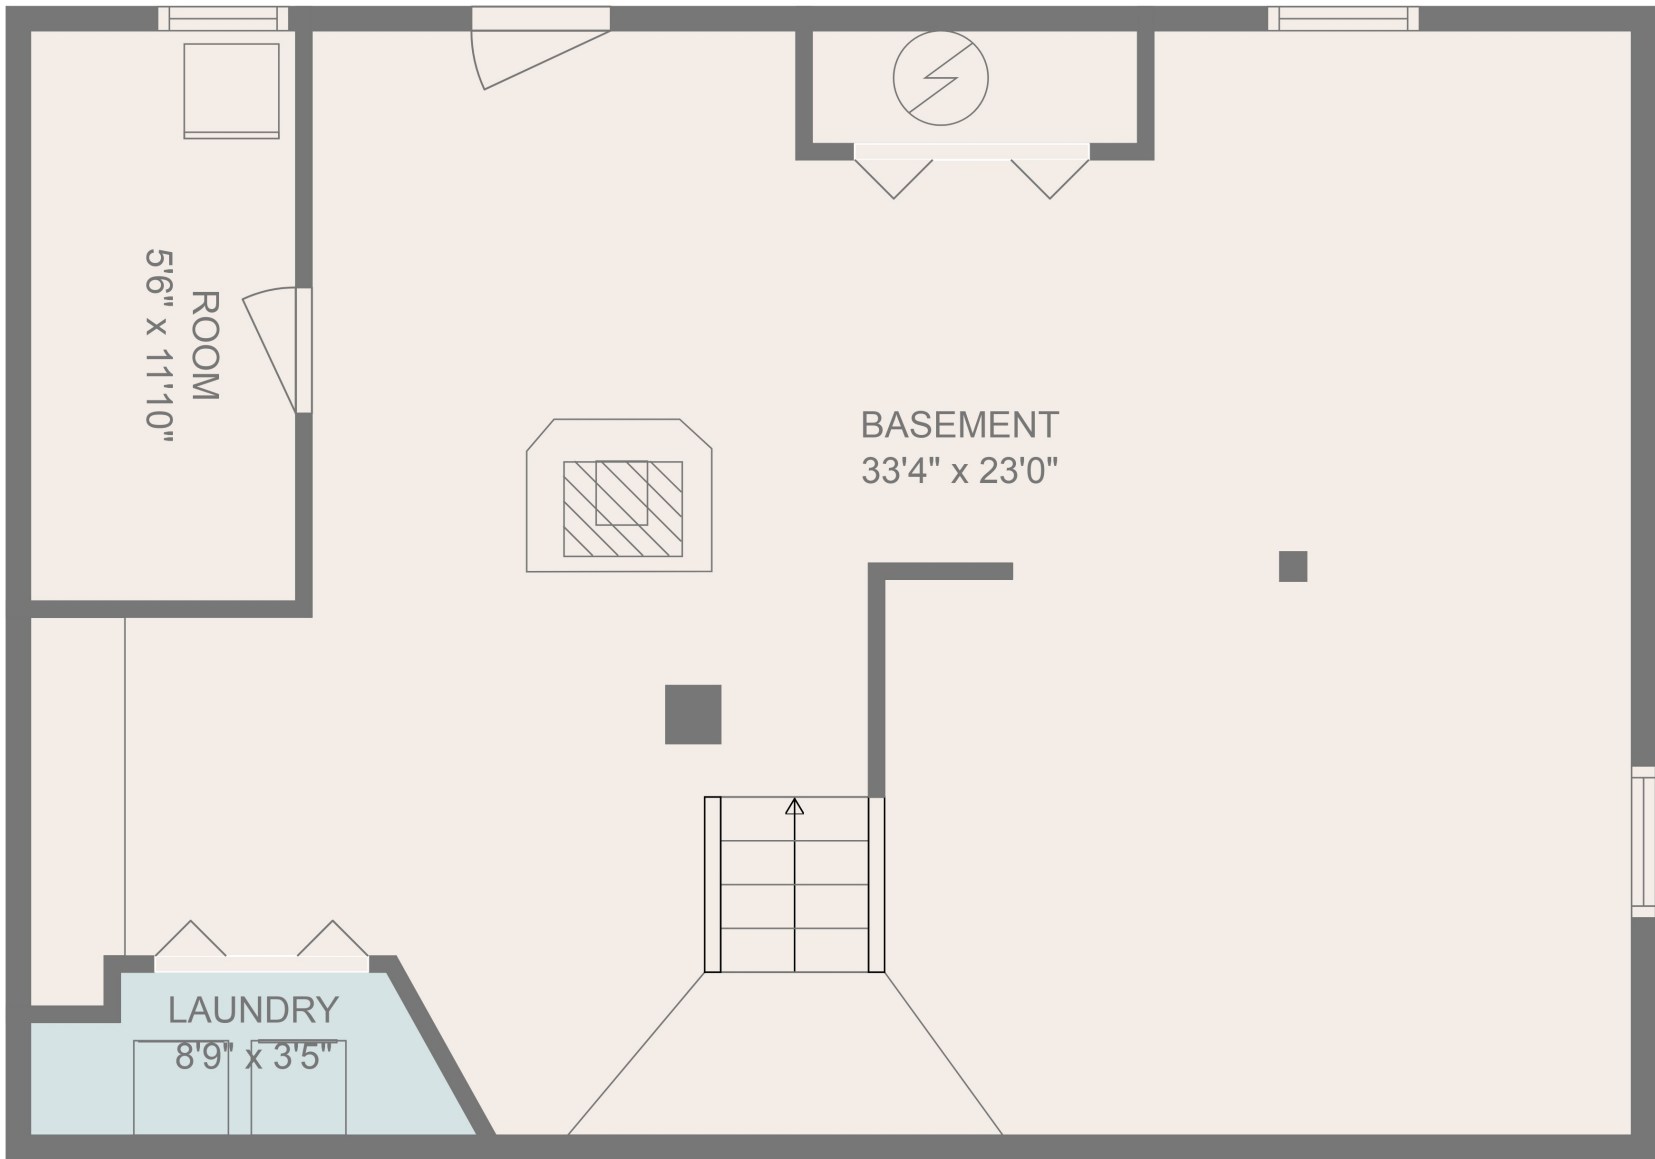

FLOOR 2

FLOOR 1

FLOOR 3

Total scanned area: 2089 sq. ft

MEASUREMENTS ARE CALCULATED BY CUBICASA TECHNOLOGY. DEEMED HIGHLY RELIABLE BUT NOT GUARANTEED.

Total scanned area: 2089 sq. ft

MEASUREMENTS ARE CALCULATED BY CUBICASA TECHNOLOGY. DEEMED HIGHLY RELIABLE BUT NOT GUARANTEED.

Total scanned area: 2089 sq. ft

MEASUREMENTS ARE CALCULATED BY CUBICASA TECHNOLOGY. DEEMED HIGHLY RELIABLE BUT NOT GUARANTEED.

Total scanned area: 2089 sq. ft

MEASUREMENTS ARE CALCULATED BY CUBICASA TECHNOLOGY. DEEMED HIGHLY RELIABLE BUT NOT GUARANTEED.