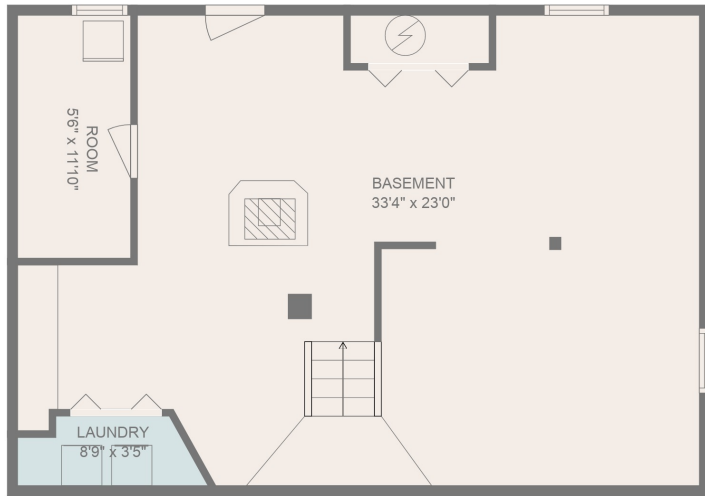

FLOOR 2

FLOOR 1

FLOOR 3

Total scanned area: 2089 sq. ft

MEASUREMENTS ARE CALCULATED BY CUBICASA TECHNOLOGY. DEEMED HIGHLY RELIABLE BUT NOT GUARANTEED.

Total scanned area: 2089 sq. ft

MEASUREMENTS ARE CALCULATED BY CUBICASA TECHNOLOGY. DEEMED HIGHLY RELIABLE BUT NOT GUARANTEED.

Total scanned area: 2089 sq. ft

MEASUREMENTS ARE CALCULATED BY CUBICASA TECHNOLOGY. DEEMED HIGHLY RELIABLE BUT NOT GUARANTEED.

Total scanned area: 2089 sq. ft

MEASUREMENTS ARE CALCULATED BY CUBICASA TECHNOLOGY. DEEMED HIGHLY RELIABLE BUT NOT GUARANTEED.