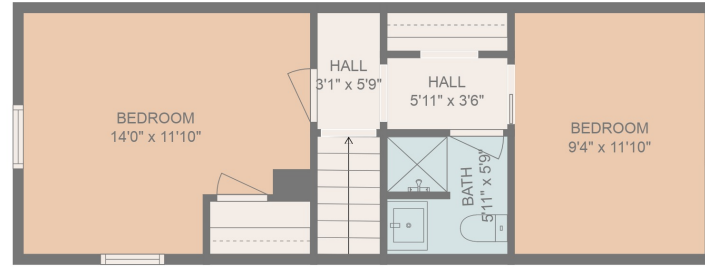

FLOOR 2

FLOOR 1

FLOOR 3

Total scanned area: 2089 sq. ft

MEASUREMENTS ARE CALCULATED BY CUBICASA TECHNOLOGY. DEEMED HIGHLY RELIABLE BUT NOT GUARANTEED.

Total scanned area: 2089 sq. ft

MEASUREMENTS ARE CALCULATED BY CUBICASA TECHNOLOGY. DEEMED HIGHLY RELIABLE BUT NOT GUARANTEED.

Total scanned area: 2089 sq. ft

MEASUREMENTS ARE CALCULATED BY CUBICASA TECHNOLOGY. DEEMED HIGHLY RELIABLE BUT NOT GUARANTEED.

Total scanned area: 2089 sq. ft

MEASUREMENTS ARE CALCULATED BY CUBICASA TECHNOLOGY. DEEMED HIGHLY RELIABLE BUT NOT GUARANTEED.