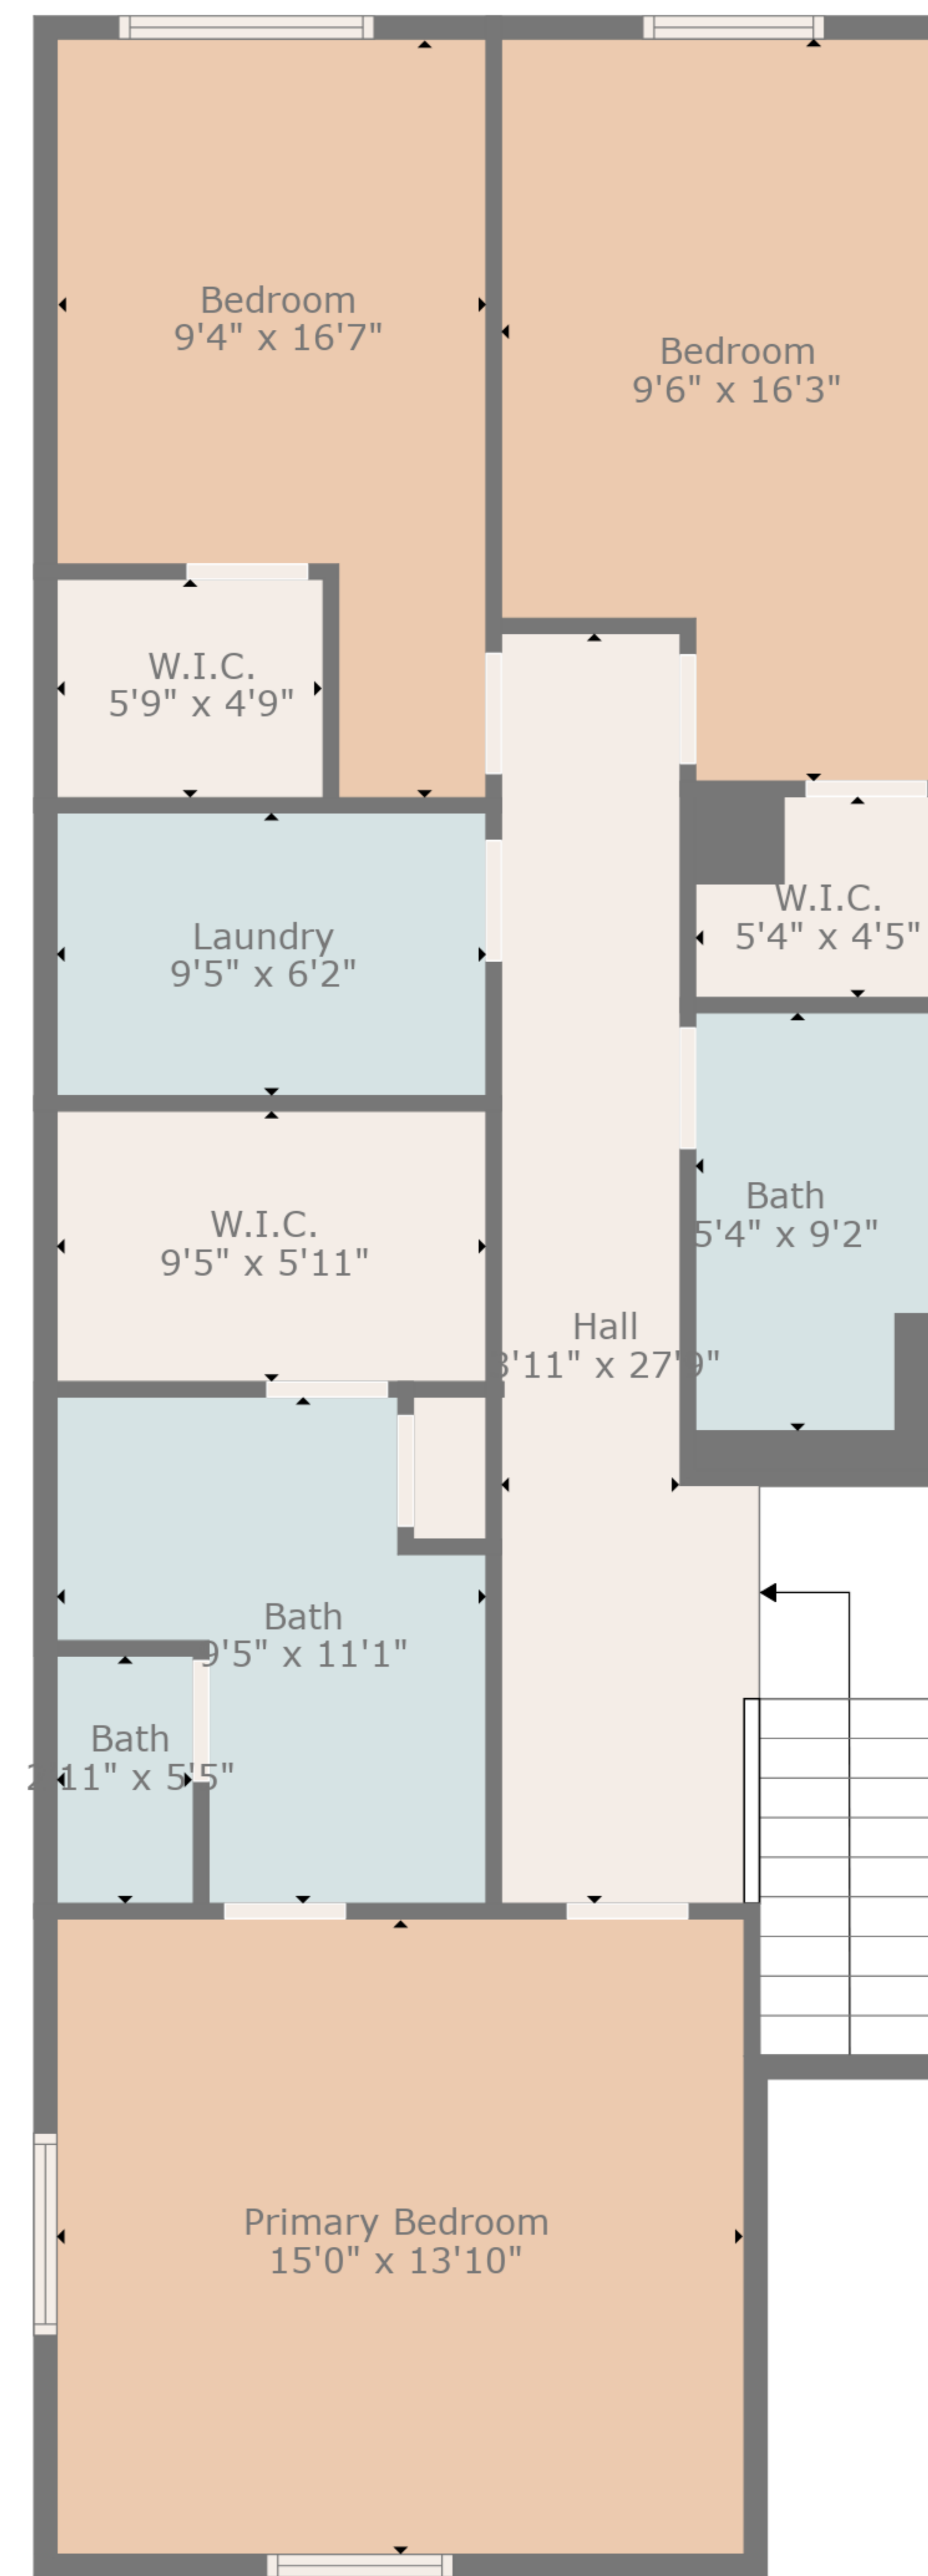

TOTAL: 1654 sq. ft

FLOOR 1: 642 sq. ft, FLOOR 2: 1012 sq. ft

EXCLUDED AREAS: GARAGE: 337 sq. ft, UNDEFINED: 23 sq. ft, PORCH: 103 sq. ft,

PATIO: 70 sq. ft

WALLS: 167 sq. ft

TOTAL: 1654 sq. ft

FLOOR 1: 642 sq. ft, FLOOR 2: 1012 sq. ft

EXCLUDED AREAS: GARAGE: 337 sq. ft, UNDEFINED: 23 sq. ft, PORCH: 103 sq. ft,

PATIO: 70 sq. ft

WALLS: 167 sq. ft

Floor 1

Floor 2

TOTAL: 1654 sq. ft

FLOOR 1: 642 sq. ft, FLOOR 2: 1012 sq. ft

EXCLUDED AREAS: GARAGE: 337 sq. ft, UNDEFINED: 23 sq. ft, PORCH: 103 sq. ft,

PATIO: 70 sq. ft

WALLS: 167 sq. ft