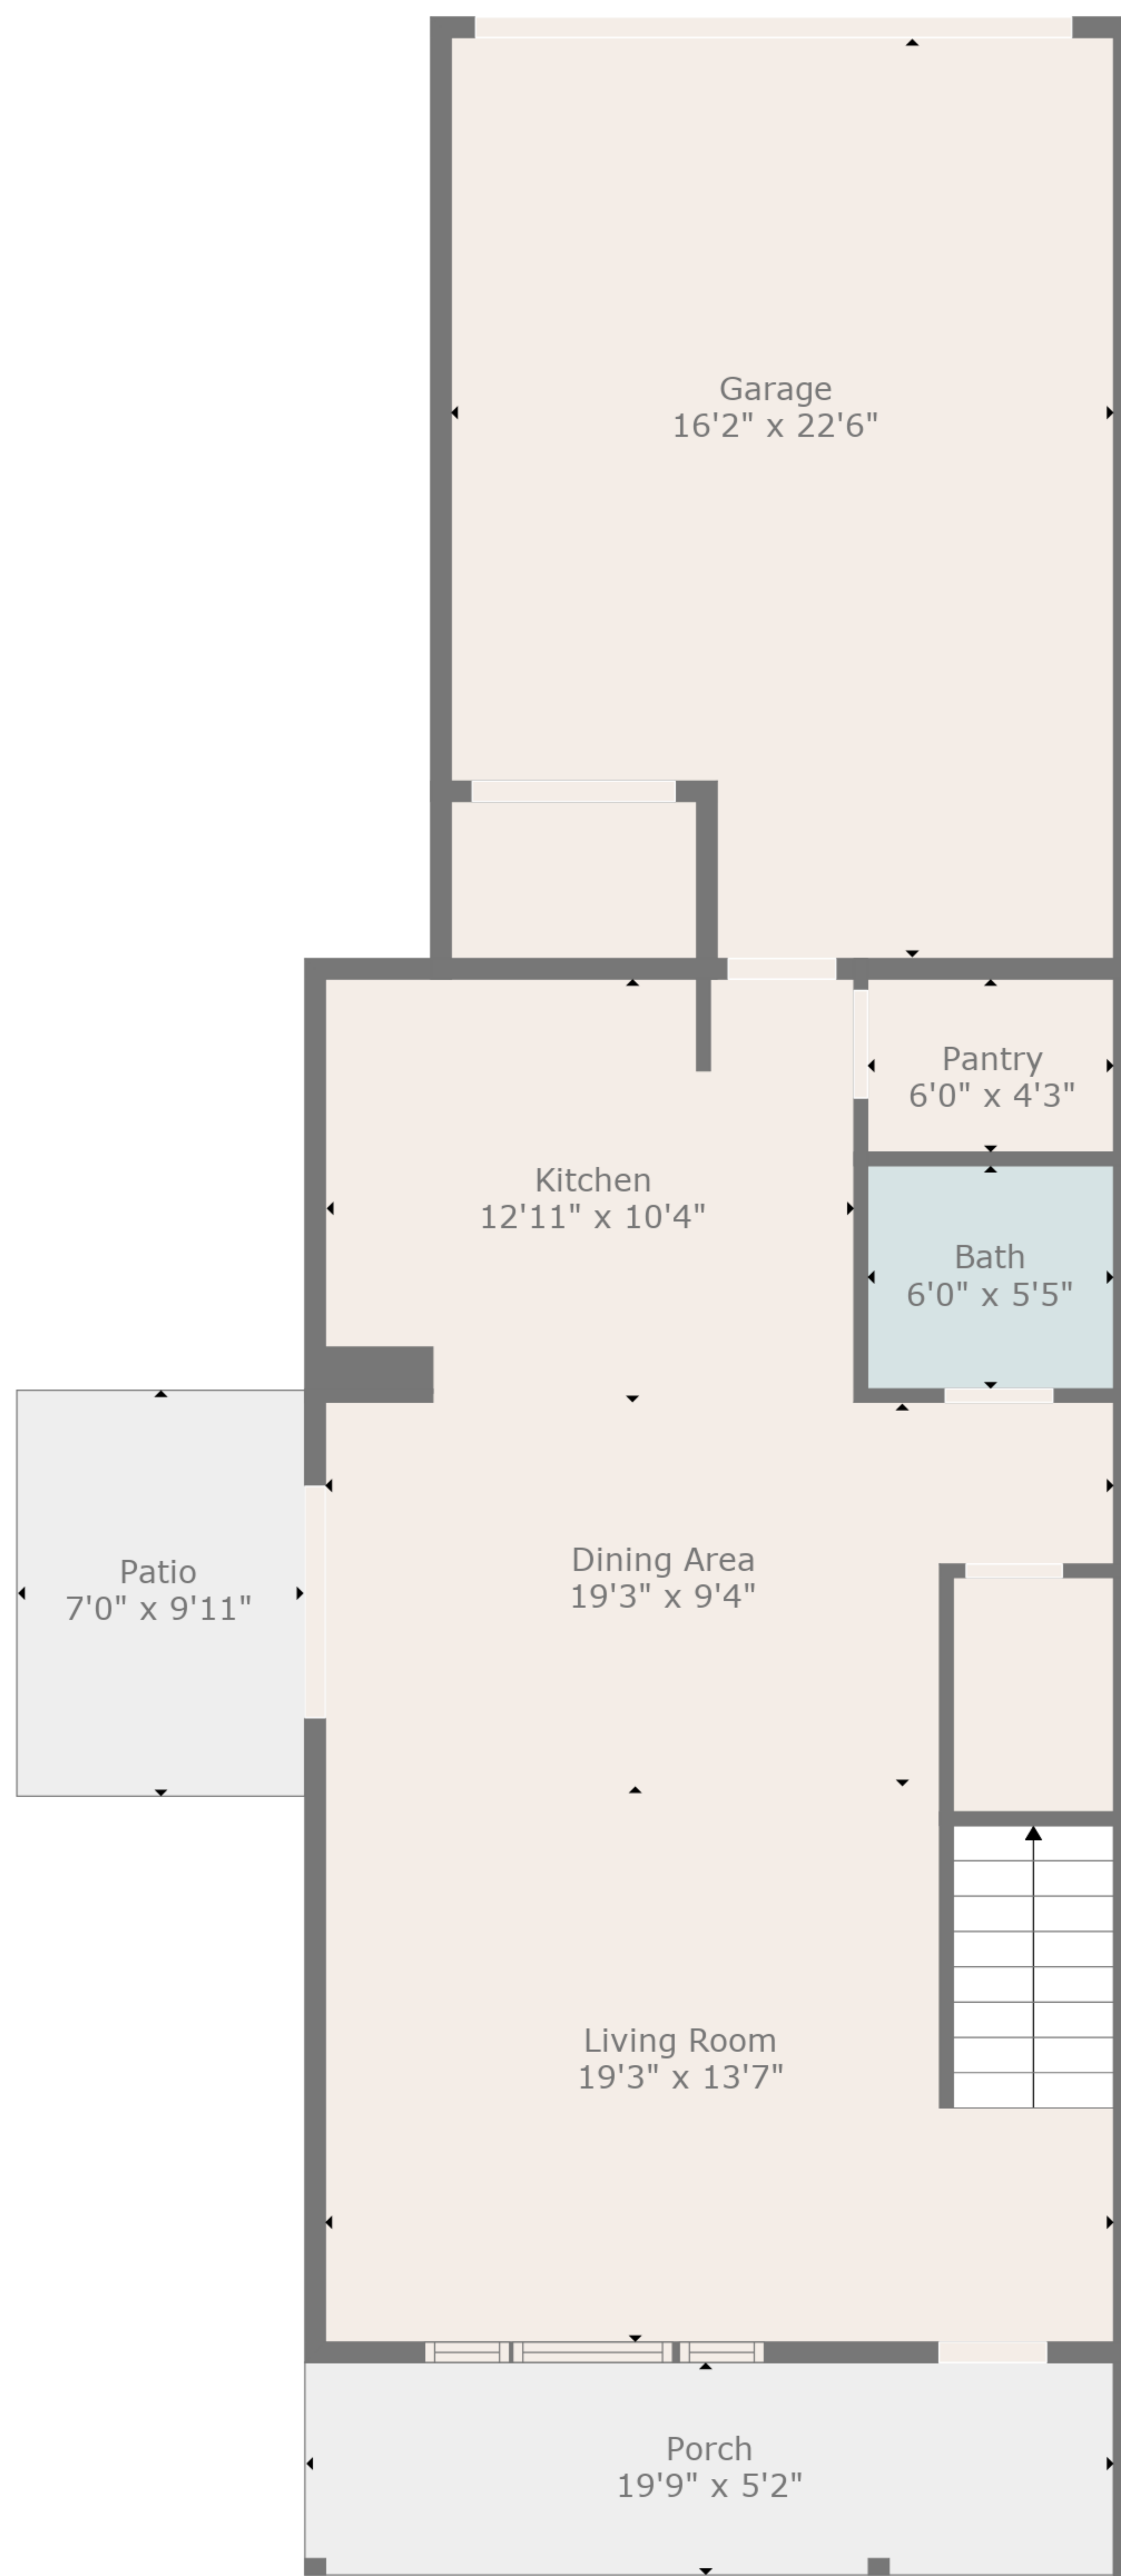

TOTAL: 1654 sq. ft

FLOOR 1: 642 sq. ft, FLOOR 2: 1012 sq. ft

EXCLUDED AREAS: GARAGE: 337 sq. ft, UNDEFINED: 23 sq. ft, PORCH: 103 sq. ft,

PATIO: 70 sq. ft

WALLS: 167 sq. ft

TOTAL: 1654 sq. ft

FLOOR 1: 642 sq. ft, FLOOR 2: 1012 sq. ft

EXCLUDED AREAS: GARAGE: 337 sq. ft, UNDEFINED: 23 sq. ft, PORCH: 103 sq. ft,

PATIO: 70 sq. ft

WALLS: 167 sq. ft

Floor 1

Floor 2

TOTAL: 1654 sq. ft

FLOOR 1: 642 sq. ft, FLOOR 2: 1012 sq. ft

EXCLUDED AREAS: GARAGE: 337 sq. ft, UNDEFINED: 23 sq. ft, PORCH: 103 sq. ft,

PATIO: 70 sq. ft

WALLS: 167 sq. ft