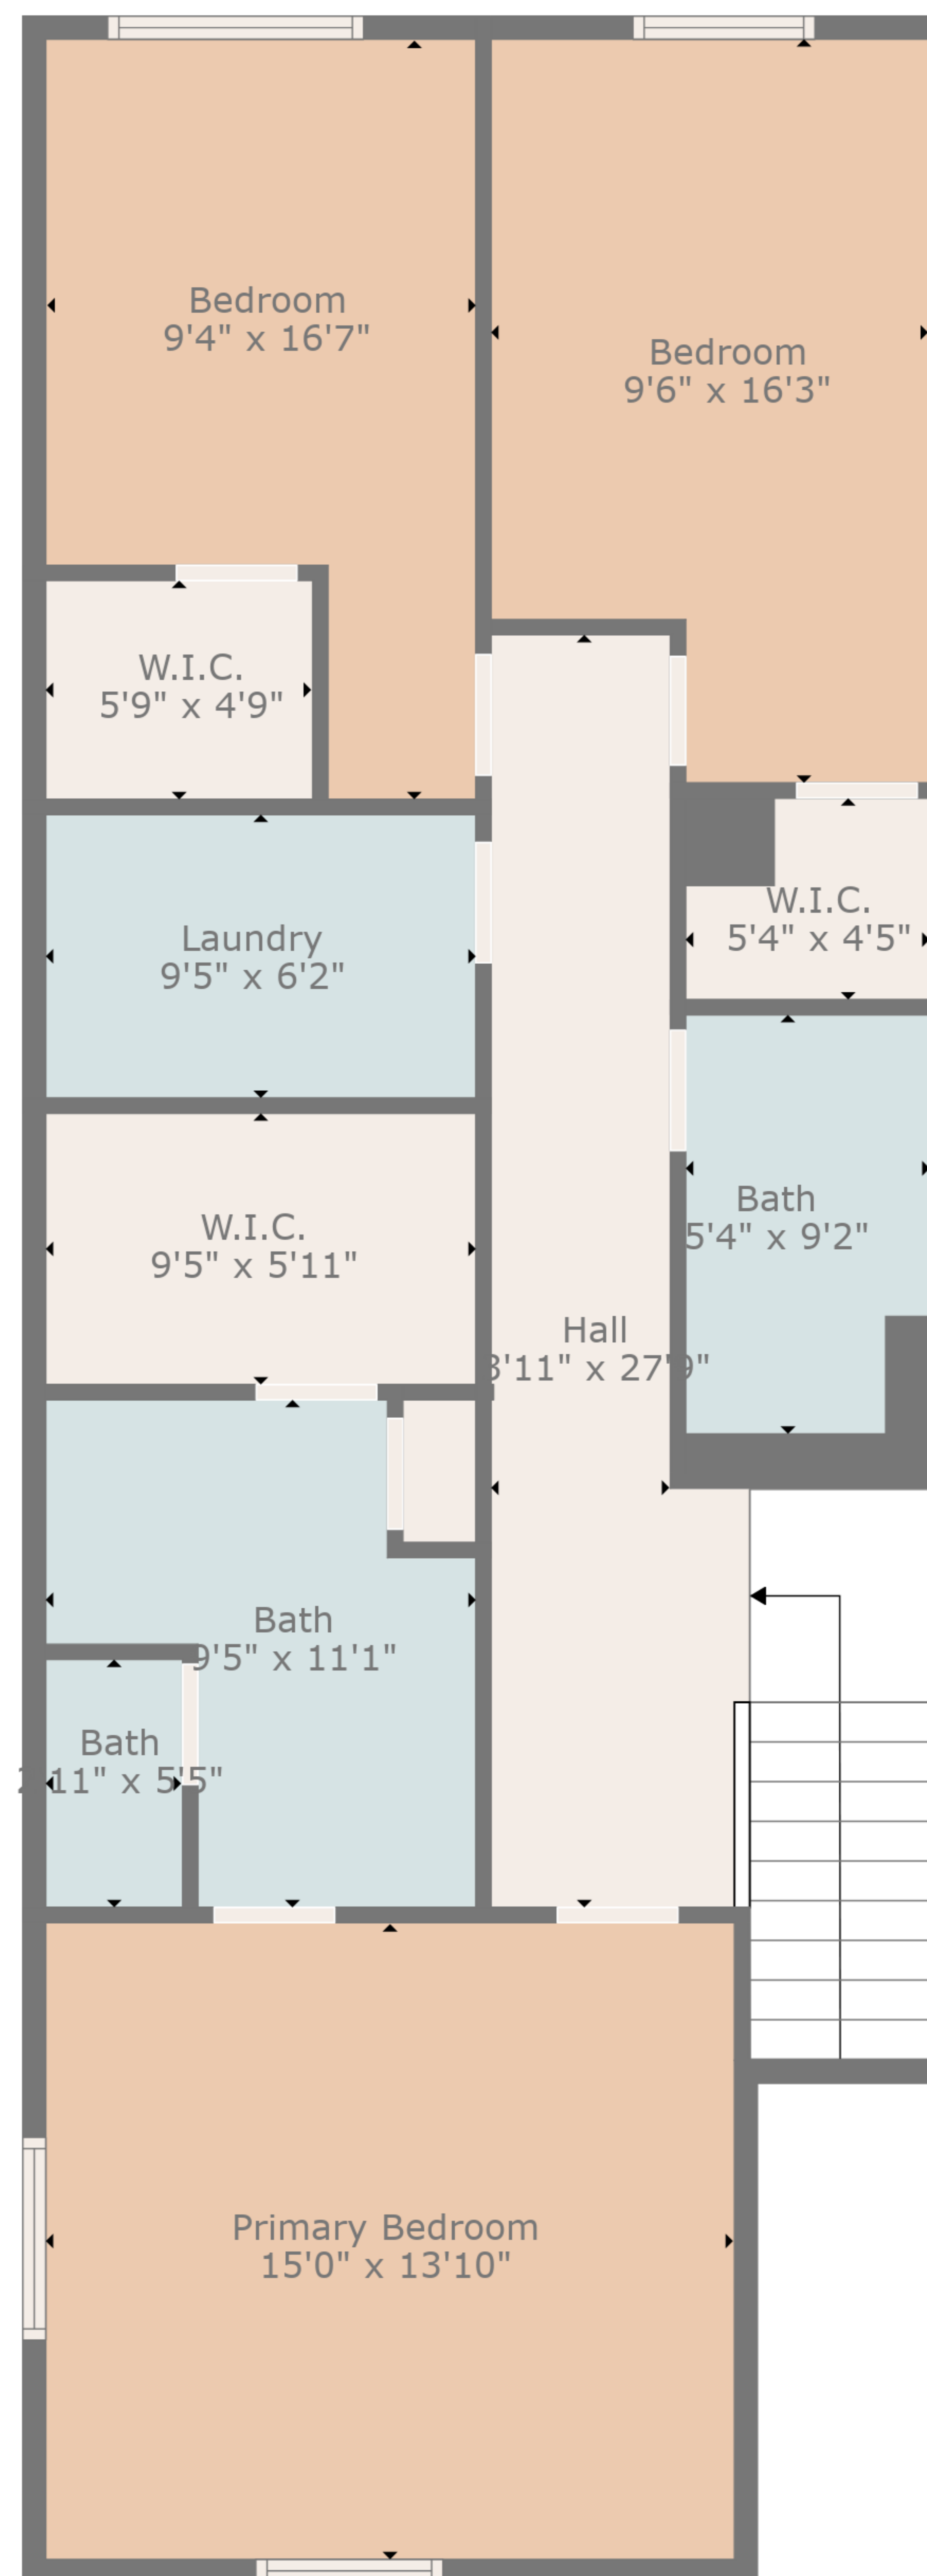

TOTAL: 1654 sq. ft

FLOOR 1: 642 sq. ft, FLOOR 2: 1012 sq. ft

EXCLUDED AREAS: GARAGE: 337 sq. ft, UNDEFINED: 23 sq. ft, PORCH: 103 sq. ft,

PATIO: 70 sq. ft

WALLS: 167 sq. ft

TOTAL: 1654 sq. ft

FLOOR 1: 642 sq. ft, FLOOR 2: 1012 sq. ft

EXCLUDED AREAS: GARAGE: 337 sq. ft, UNDEFINED: 23 sq. ft, PORCH: 103 sq. ft,

PATIO: 70 sq. ft

WALLS: 167 sq. ft

Floor 1

Floor 2

TOTAL: 1654 sq. ft

FLOOR 1: 642 sq. ft, FLOOR 2: 1012 sq. ft

EXCLUDED AREAS: GARAGE: 337 sq. ft, UNDEFINED: 23 sq. ft, PORCH: 103 sq. ft,

PATIO: 70 sq. ft

WALLS: 167 sq. ft