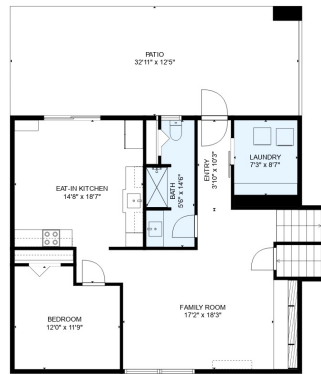

FLOOR 1

FLOOR 2

FLOOR 3

FLOOR 4

TOTAL: 4001 sq. ft

Below Ground: 842 sq. ft, FLOOR 2: 938 sq. ft, FLOOR 3: 1094 sq. ft, FLOOR 4: 1127 sq. ft

EXCLUDED AREAS: STORAGE: 117 sq. ft, UTILITY: 109 sq. ft, HALL: 37 sq. ft,

UNDEFINED: 15 sq. ft, PATIO: 411 sq. ft, GARAGE: 950 sq. ft,

DECK: 431 sq. ft

MEASUREMENTS ARE DEEMED RELIABLE BUT ARE NOT GUARANTEED.

TOTAL: 4001 sq. ft

Below Ground: 842 sq. ft, FLOOR 2: 938 sq. ft, FLOOR 3: 1094 sq. ft, FLOOR 4: 1127 sq. ft

EXCLUDED AREAS: STORAGE: 117 sq. ft, UTILITY: 109 sq. ft, HALL: 37 sq. ft,

UNDEFINED: 15 sq. ft, PATIO: 411 sq. ft, GARAGE: 950 sq. ft,

DECK: 431 sq. ft

MEASUREMENTS ARE DEEMED RELIABLE BUT ARE NOT GUARANTEED.

TOTAL: 4001 sq. ft

Below Ground: 842 sq. ft, FLOOR 2: 938 sq. ft, FLOOR 3: 1094 sq. ft, FLOOR 4: 1127 sq. ft

EXCLUDED AREAS: STORAGE: 117 sq. ft, UTILITY: 109 sq. ft, HALL: 37 sq. ft,

UNDEFINED: 15 sq. ft, PATIO: 411 sq. ft, GARAGE: 950 sq. ft,