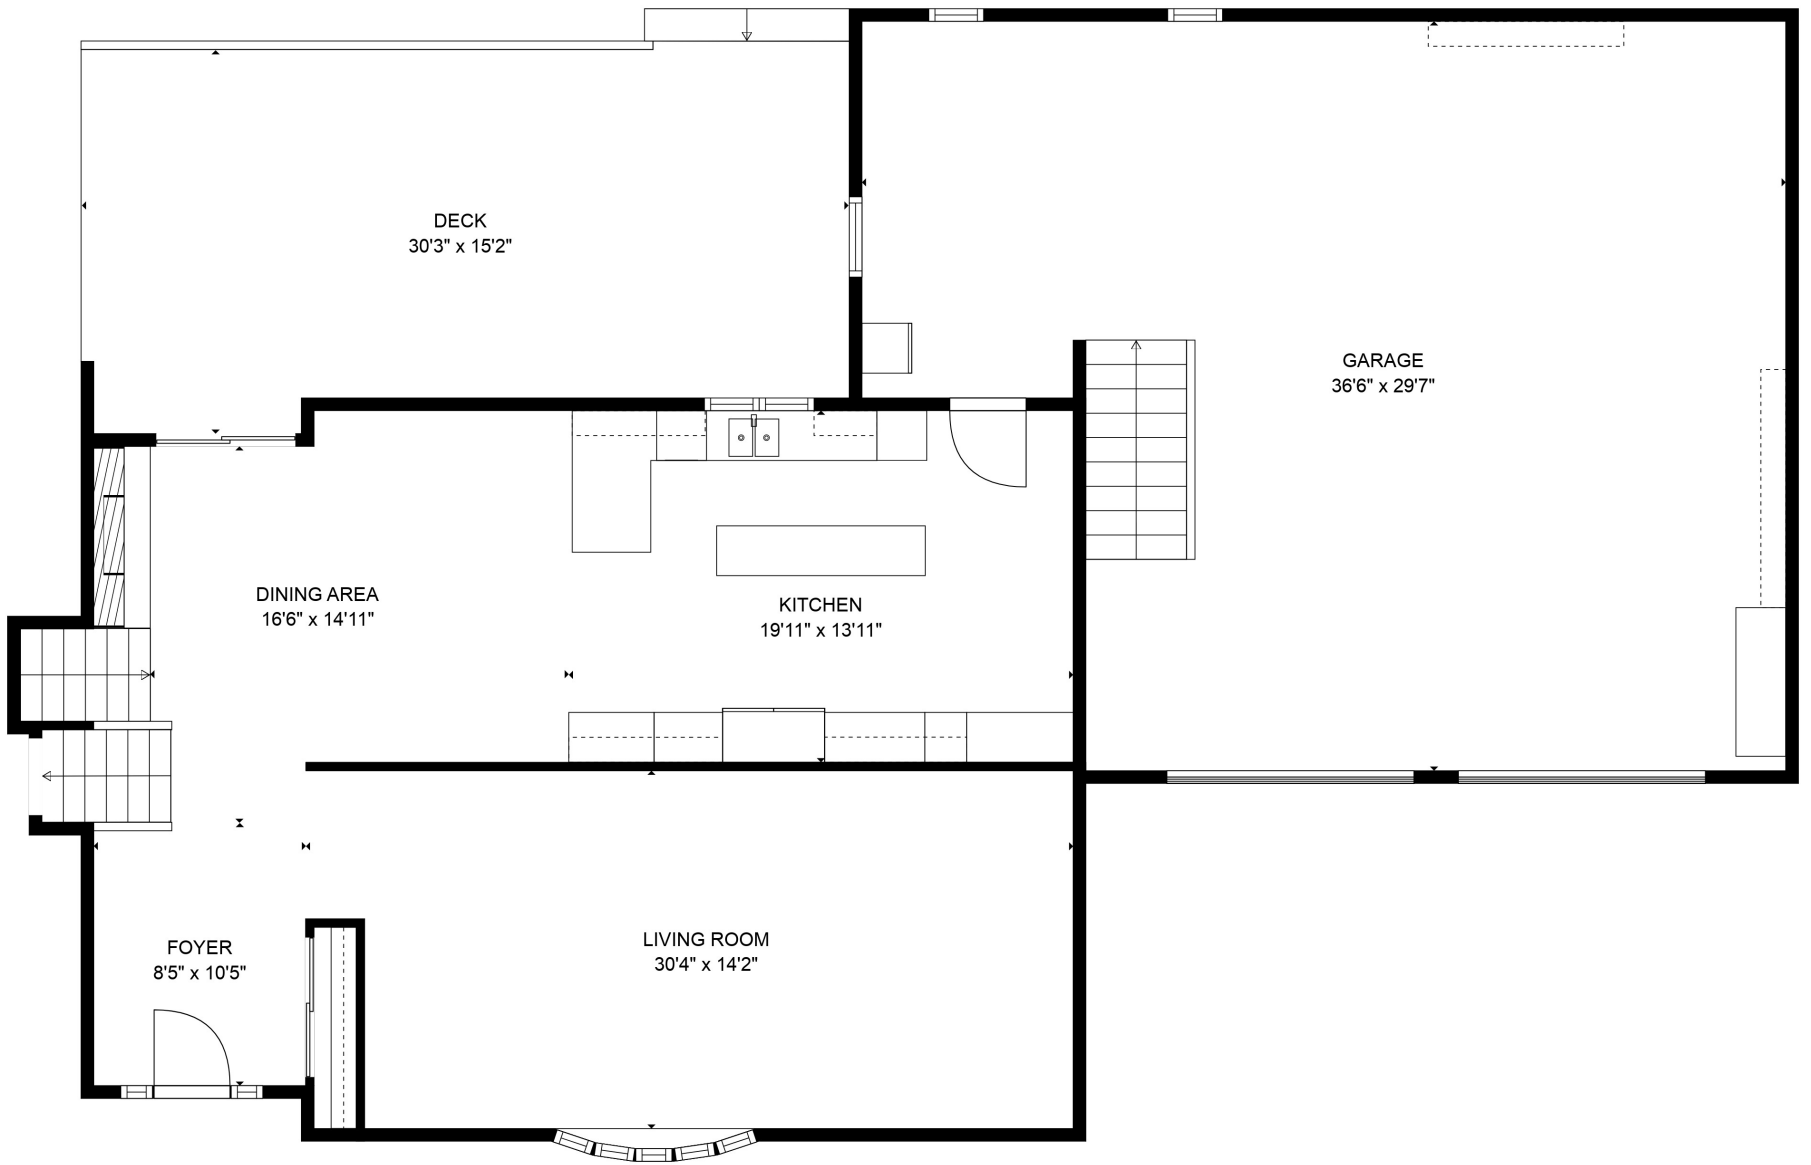

FLOOR 1

FLOOR 2

FLOOR 3

FLOOR 4

TOTAL: 4001 sq. ft

Below Ground: 842 sq. ft, FLOOR 2: 938 sq. ft, FLOOR 3: 1094 sq. ft, FLOOR 4: 1127 sq. ft

EXCLUDED AREAS: STORAGE: 117 sq. ft, UTILITY: 109 sq. ft, HALL: 37 sq. ft,

UNDEFINED: 15 sq. ft, PATIO: 411 sq. ft, GARAGE: 950 sq. ft,

DECK: 431 sq. ft

MEASUREMENTS ARE DEEMED RELIABLE BUT ARE NOT GUARANTEED.

TOTAL: 4001 sq. ft

Below Ground: 842 sq. ft, FLOOR 2: 938 sq. ft, FLOOR 3: 1094 sq. ft, FLOOR 4: 1127 sq. ft

EXCLUDED AREAS: STORAGE: 117 sq. ft, UTILITY: 109 sq. ft, HALL: 37 sq. ft,

UNDEFINED: 15 sq. ft, PATIO: 411 sq. ft, GARAGE: 950 sq. ft,

DECK: 431 sq. ft

MEASUREMENTS ARE DEEMED RELIABLE BUT ARE NOT GUARANTEED.

TOTAL: 4001 sq. ft

Below Ground: 842 sq. ft, FLOOR 2: 938 sq. ft, FLOOR 3: 1094 sq. ft, FLOOR 4: 1127 sq. ft

EXCLUDED AREAS: STORAGE: 117 sq. ft, UTILITY: 109 sq. ft, HALL: 37 sq. ft,

UNDEFINED: 15 sq. ft, PATIO: 411 sq. ft, GARAGE: 950 sq. ft,