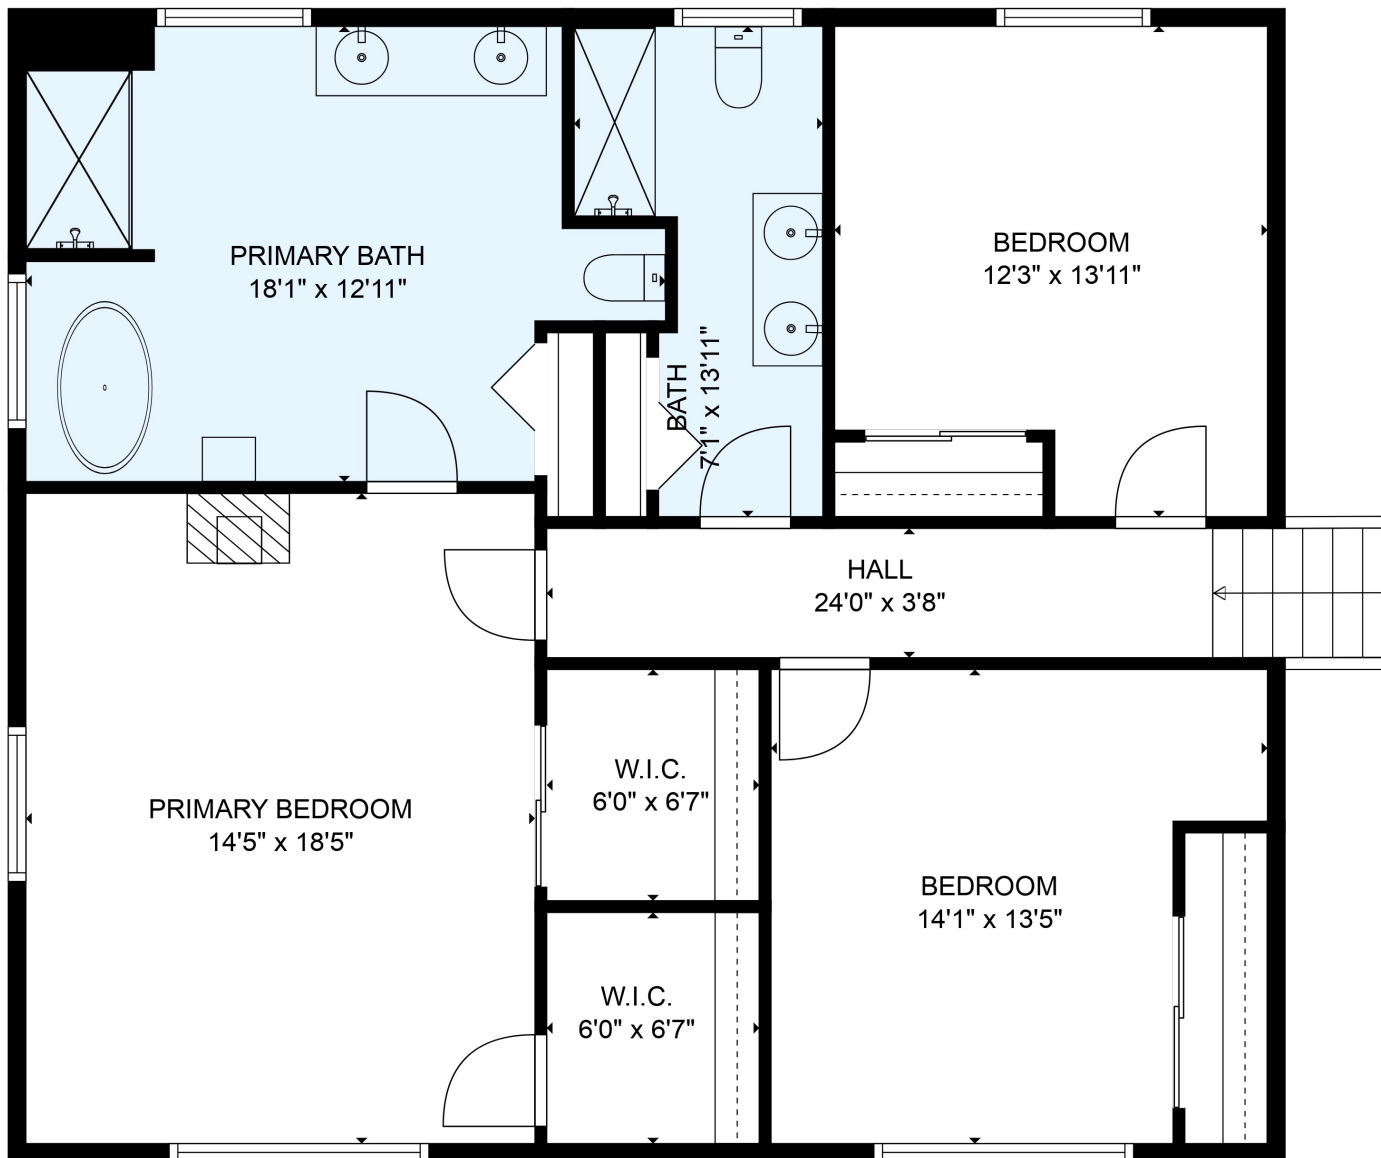

FLOOR 1

FLOOR 2

FLOOR 3

FLOOR 4

TOTAL: 4001 sq. ft

Below Ground: 842 sq. ft, FLOOR 2: 938 sq. ft, FLOOR 3: 1094 sq. ft, FLOOR 4: 1127 sq. ft

EXCLUDED AREAS: STORAGE: 117 sq. ft, UTILITY: 109 sq. ft, HALL: 37 sq. ft,

UNDEFINED: 15 sq. ft, PATIO: 411 sq. ft, GARAGE: 950 sq. ft,

DECK: 431 sq. ft

MEASUREMENTS ARE DEEMED RELIABLE BUT ARE NOT GUARANTEED.

TOTAL: 4001 sq. ft

Below Ground: 842 sq. ft, FLOOR 2: 938 sq. ft, FLOOR 3: 1094 sq. ft, FLOOR 4: 1127 sq. ft

TOTAL: 4001 sq. ft

Below Ground: 842 sq. ft, FLOOR 2: 938 sq. ft, FLOOR 3: 1094 sq. ft, FLOOR 4: 1127 sq. ft

EXCLUDED AREAS: STORAGE: 117 sq. ft, UTILITY: 109 sq. ft, HALL: 37 sq. ft,

UNDEFINED: 15 sq. ft, PATIO: 411 sq. ft, GARAGE: 950 sq. ft,

MEASUREMENTS ARE DEEMED RELIABLE BUT ARE NOT GUARANTEED.

TOTAL: 4001 sq. ft

Below Ground: 842 sq. ft, FLOOR 2: 938 sq. ft, FLOOR 3: 1094 sq. ft, FLOOR 4: 1127 sq. ft

EXCLUDED AREAS: STORAGE: 117 sq. ft, UTILITY: 109 sq. ft, HALL: 37 sq. ft,