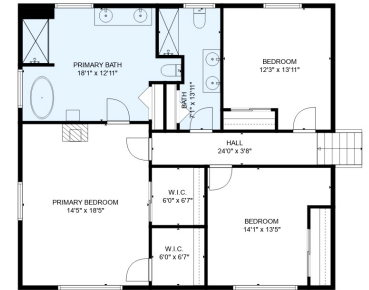

FLOOR 1

FLOOR 2

FLOOR 3

FLOOR 4

TOTAL: 4001 sq. ft

Below Ground: 842 sq. ft, FLOOR 2: 938 sq. ft, FLOOR 3: 1094 sq. ft, FLOOR 4: 1127 sq. ft

EXCLUDED AREAS: STORAGE: 117 sq. ft, UTILITY: 109 sq. ft, HALL: 37 sq. ft,

UNDEFINED: 15 sq. ft, PATIO: 411 sq. ft, GARAGE: 950 sq. ft,

DECK: 431 sq. ft

MEASUREMENTS ARE DEEMED RELIABLE BUT ARE NOT GUARANTEED.

TOTAL: 4001 sq. ft

Below Ground: 842 sq. ft, FLOOR 2: 938 sq. ft, FLOOR 3: 1094 sq. ft, FLOOR 4: 1127 sq. ft

EXCLUDED AREAS: STORAGE: 117 sq. ft, UTILITY: 109 sq. ft, HALL: 37 sq. ft,

UNDEFINED: 15 sq. ft, PATIO: 411 sq. ft, GARAGE: 950 sq. ft,

DECK: 431 sq. ft

MEASUREMENTS ARE DEEMED RELIABLE BUT ARE NOT GUARANTEED.

TOTAL: 4001 sq. ft

Below Ground: 842 sq. ft, FLOOR 2: 938 sq. ft, FLOOR 3: 1094 sq. ft, FLOOR 4: 1127 sq. ft

EXCLUDED AREAS: STORAGE: 117 sq. ft, UTILITY: 109 sq. ft, HALL: 37 sq. ft,

UNDEFINED: 15 sq. ft, PATIO: 411 sq. ft, GARAGE: 950 sq. ft,