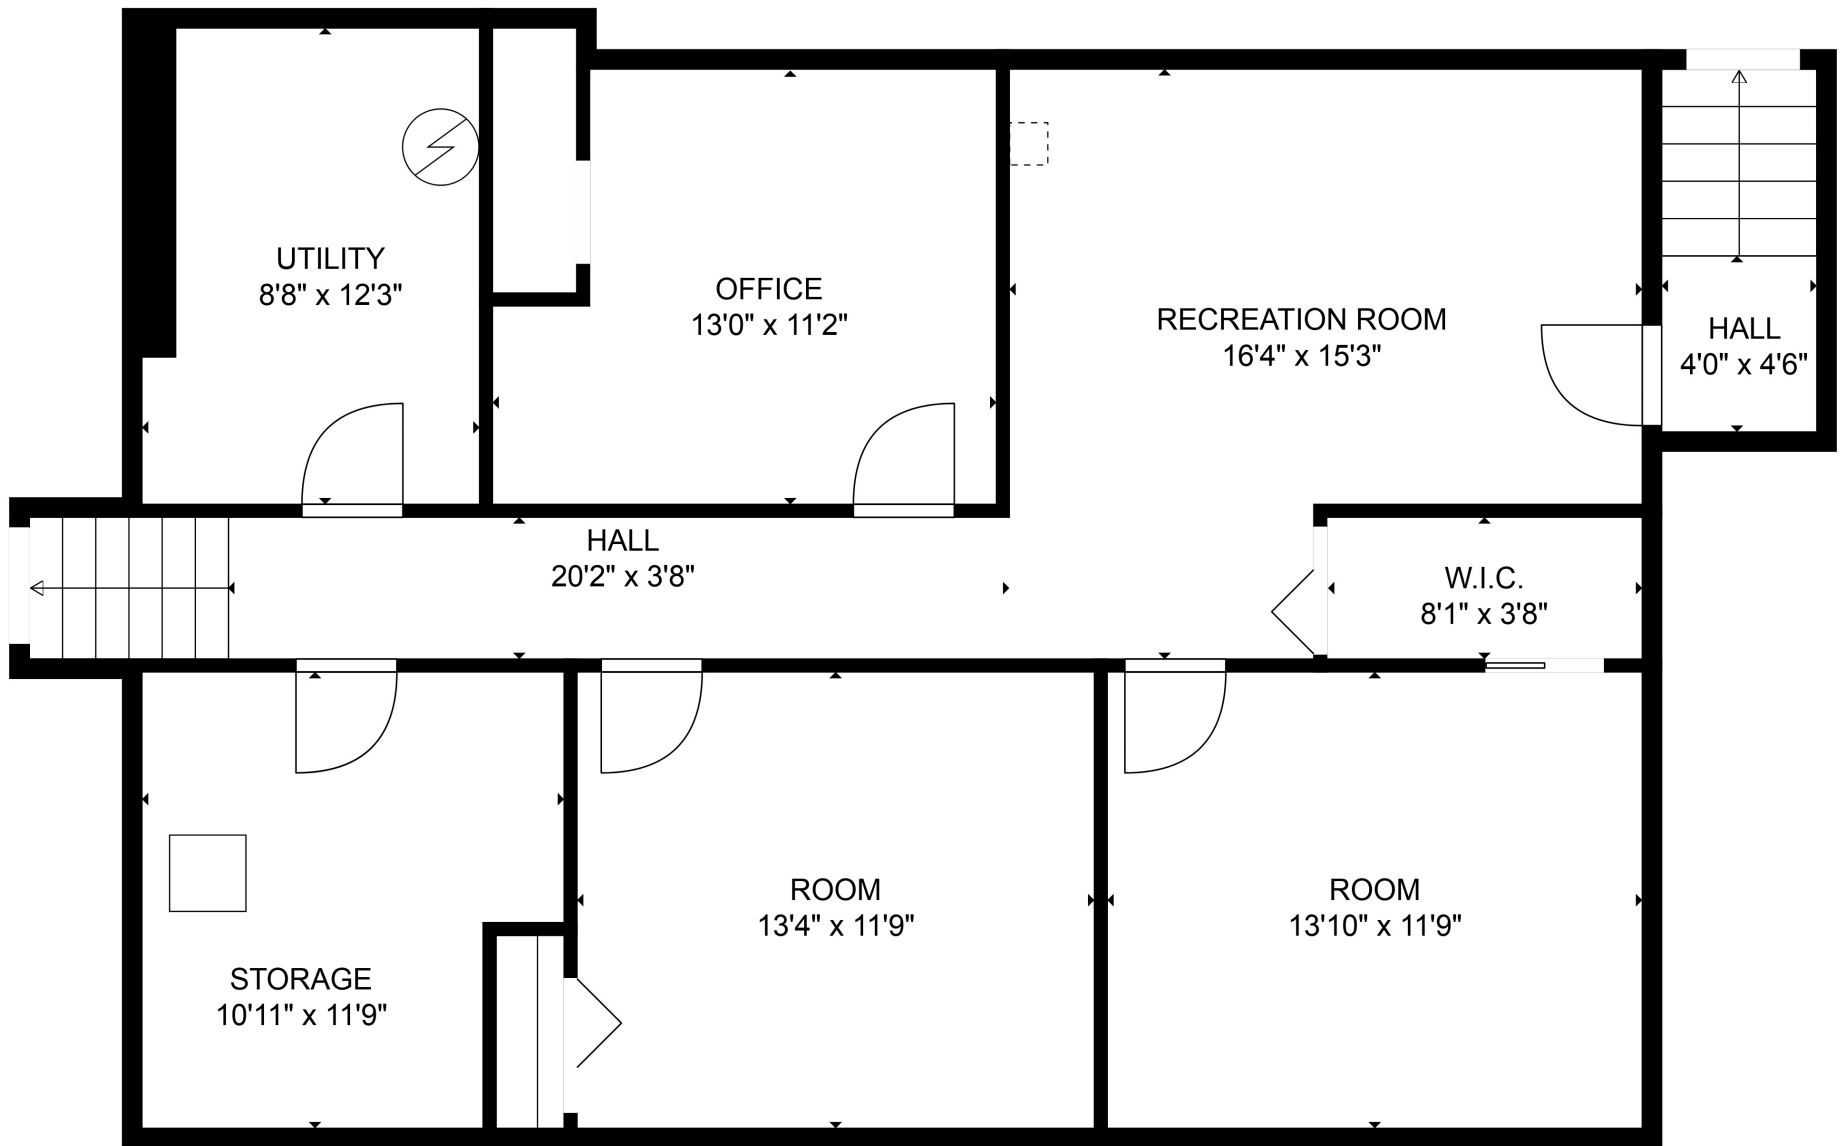

TOTAL: 4001 sq. ft

Below Ground: 842 sq. ft, FLOOR 2: 938 sq. ft, FLOOR 3: 1094 sq. ft, FLOOR 4: 1127 sq. ft

EXCLUDED AREAS: STORAGE: 117 sq. ft, UTILITY: 109 sq. ft, HALL: 37 sq. ft,

UNDEFINED: 15 sq. ft, PATIO: 411 sq. ft, GARAGE: 950 sq. ft,

DECK: 431 sq. ft

MEASUREMENTS ARE DEEMED RELIABLE BUT ARE NOT GUARANTEED.

TOTAL: 4001 sq. ft

Below Ground: 842 sq. ft, FLOOR 2: 938 sq. ft, FLOOR 3: 1094 sq. ft, FLOOR 4: 1127 sq. ft
 EXCLUDED AREAS: STORAGE: 117 sq. ft, UTILITY: 109 sq. ft, HALL: 37 sq. ft,
 UNDEFINED: 15 sq. ft, PATIO: 411 sq. ft, GARAGE: 950 sq. ft,
 DECK: 431 sq. ft

MEASUREMENTS ARE DEEMED RELIABLE BUT ARE NOT GUARANTEED.

TOTAL: 4001 sq. ft

Below Ground: 842 sq. ft, FLOOR 2: 938 sq. ft, FLOOR 3: 1094 sq. ft, FLOOR 4: 1127 sq. ft

EXCLUDED AREAS: STORAGE: 117 sq. ft, UTILITY: 109 sq. ft, HALL: 37 sq. ft,

UNDEFINED: 15 sq. ft, PATIO: 411 sq. ft, GARAGE: 950 sq. ft,

DECK: 431 sq. ft

MEASUREMENTS ARE DEEMED RELIABLE BUT ARE NOT GUARANTEED.