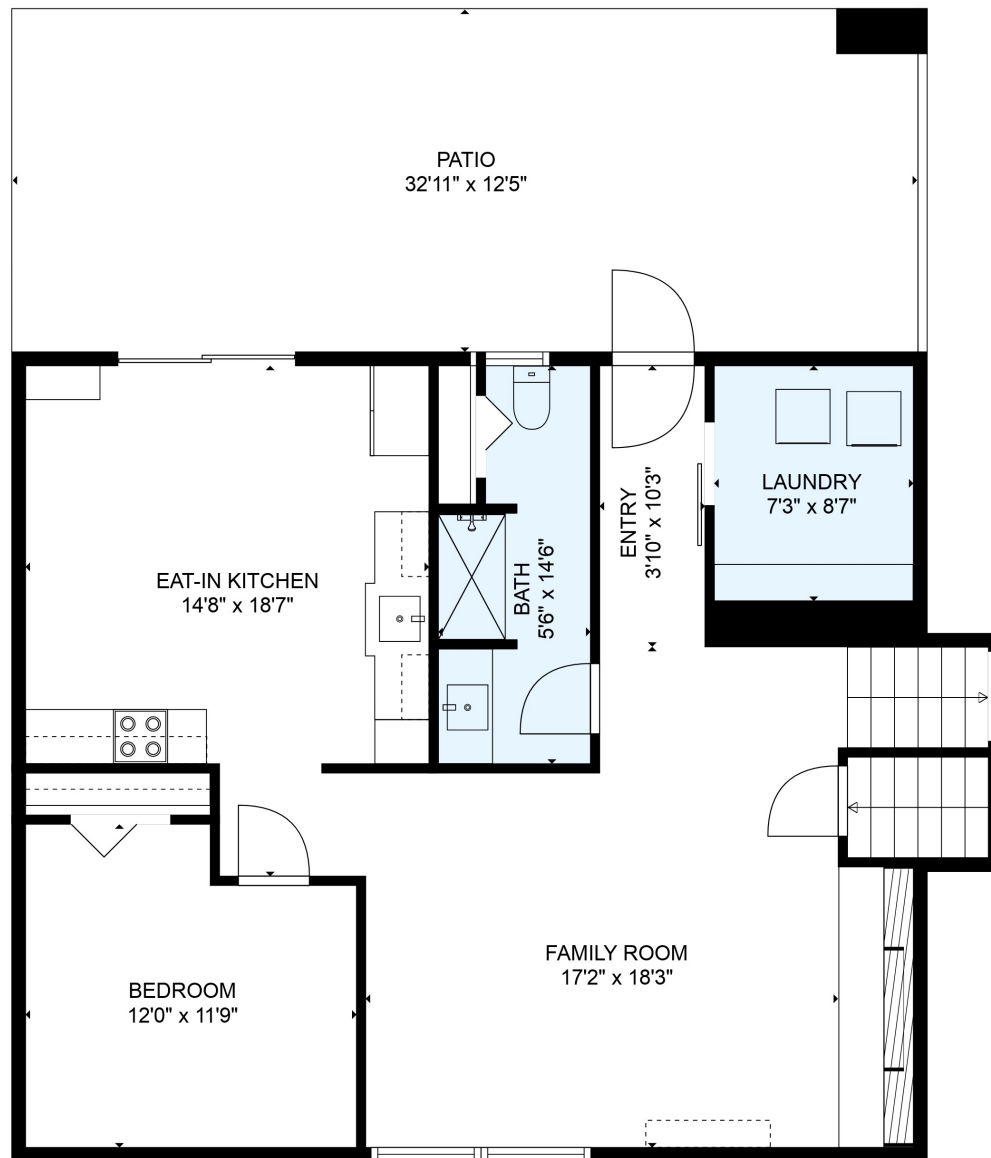

FLOOR 1

FLOOR 2

FLOOR 3

FLOOR 4

TOTAL: 4001 sq. ft

Below Ground: 842 sq. ft, FLOOR 2: 938 sq. ft, FLOOR 3: 1094 sq. ft, FLOOR 4: 1127 sq. ft

EXCLUDED AREAS: STORAGE: 117 sq. ft, UTILITY: 109 sq. ft, HALL: 37 sq. ft,

TOTAL: 4001 sq. ft

Below Ground: 842 sq. ft, FLOOR 2: 938 sq. ft, FLOOR 3: 1094 sq. ft, FLOOR 4: 1127 sq. ft

EXCLUDED AREAS: STORAGE: 117 sq. ft, UTILITY: 109 sq. ft, HALL: 37 sq. ft,

UNDEFINED: 15 sq. ft, PATIO: 411 sq. ft, GARAGE: 950 sq. ft,

DECK: 431 sq. ft

MEASUREMENTS ARE DEEMED RELIABLE BUT ARE NOT GUARANTEED.

TOTAL: 4001 sq. ft

Below Ground: 842 sq. ft, FLOOR 2: 938 sq. ft, FLOOR 3: 1094 sq. ft, FLOOR 4: 1127 sq. ft
 EXCLUDED AREAS: STORAGE: 117 sq. ft, UTILITY: 109 sq. ft, HALL: 37 sq. ft,
 UNDEFINED: 15 sq. ft, PATIO: 411 sq. ft, GARAGE: 950 sq. ft,
 DECK: 431 sq. ft

MEASUREMENTS ARE DEEMED RELIABLE BUT ARE NOT GUARANTEED.

TOTAL: 4001 sq. ft

Below Ground: 842 sq. ft, FLOOR 2: 938 sq. ft, FLOOR 3: 1094 sq. ft, FLOOR 4: 1127 sq. ft

EXCLUDED AREAS: STORAGE: 117 sq. ft, UTILITY: 109 sq. ft, HALL: 37 sq. ft,