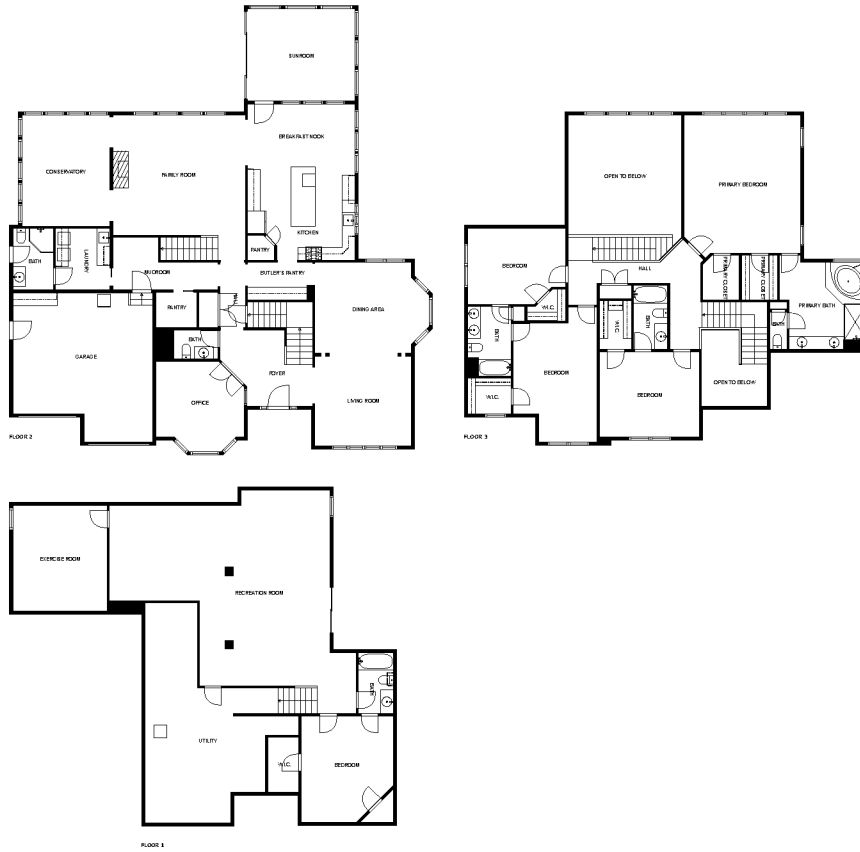

Salerno's Pizzeria, 0.5 mi

Hazlet Township Police Heliport, 2.4 mi

Floor plan

SIZES AND DIMENSIONS ARE APPROXIMATE, ACTUAL MAY VARY.

Appendix 1: Data sheet

Bedroom - 5	Bedroom - Master - 1	Closet - 4
Closet - WalkIn - 4	Bath - 7	Bath - Toilet - 2
Bath - Master - 1	ExcerciseRoom - 1	RecreationRoom - 1
Utility - 2	Utility - Laundry - 1	Office - 1
Garage - 1	Entry - 1	Entry - Foyer - 1
Hall - 2	Pantry - 2	Conservatory - 1
Room - 1	Room - Glass - 1	LivingRoom - 2
LivingRoom - Family - 1	Dining - 1	Dining - Open - 1
Nook - 1	Nook - Breakfast - 1	Kitchen - 1
OpenToBelow - 2		