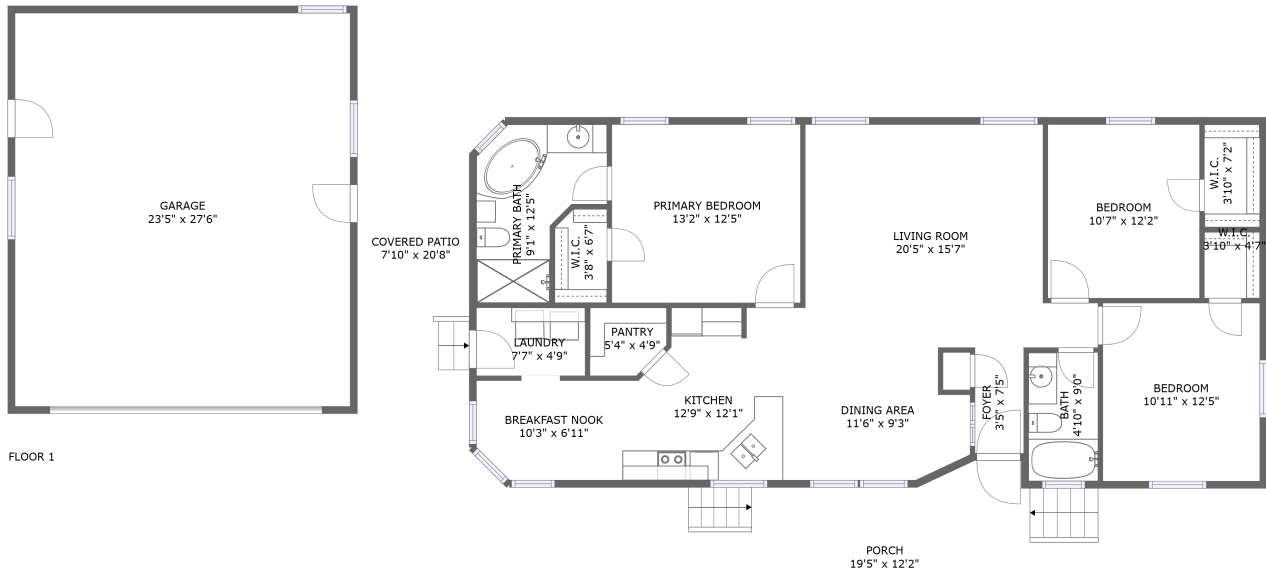

## Property summary

 **1** Garages

 **3** Bedrooms

 **2** Bathrooms

 **0** Half baths

 **1** Floors

 **1,423** Gross living area sqft

 **2,493** Total sqft

## 2 Floor 1 - Foyer

---

Dimensions: 3'5" x 7'5"  
Area: 25 sq. ft  
Counted as living area: Yes

Heated: Yes  
Finished: Yes  
Enclosed: Yes  
Contiguous: Yes  
Permitted: Yes  
Wet space: No  
Addition: No  
Conversion: No

### 3 Floor 1 - W.I.C.

Dimensions: 3'10" x 7'2"  
Area: 28 sq. ft  
Counted as living area: Yes

Heated: Yes  
Finished: Yes  
Enclosed: Yes  
Contiguous: Yes  
Permitted: Yes  
Wet space: No  
Addition: No  
Conversion: No

### 4 Floor 1 - Kitchen

Dimensions: 12'9" x 12'1"  
Area: 138 sq. ft  
Counted as living area: Yes

Heated: Yes  
Finished: Yes  
Enclosed: Yes  
Contiguous: Yes  
Permitted: Yes  
Wet space: No  
Addition: No  
Conversion: No