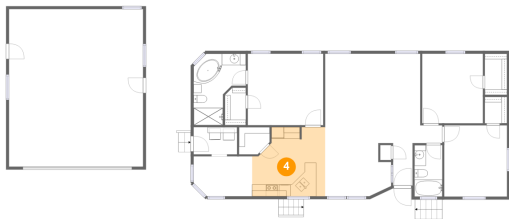

4 Floor 1 - Kitchen

Dimensions: 12'9" x 12'1"
Area: 138 sq. ft
Counted as living area: Yes

Heated: Yes
Finished: Yes
Enclosed: Yes
Contiguous: Yes
Permitted: Yes
Wet space: No
Addition: No
Conversion: No