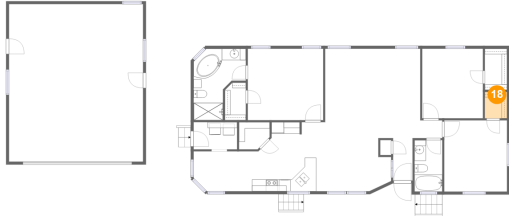

**17** Floor 1 - Covered Patio

Dimensions: 7'10" x 20'8"  
Area: 165 sq. ft  
Counted as living area: No

Heated: No  
Finished: Yes  
Enclosed: No  
Contiguous: Yes  
Permitted: Yes  
Wet space: No  
Addition: No  
Conversion: No

Home report

2347 North Chinook Lane, Rose Lodge, Otis, Lincoln County,  
Oregon, United States, 97368

**18** Floor 1 - W.I.C.

---

Dimensions: 3'10" x 4'7"  
Area: 18 sq. ft  
Counted as living area: Yes

Heated: Yes  
Finished: Yes  
Enclosed: Yes  
Contiguous: Yes  
Permitted: Yes  
Wet space: No  
Addition: No  
Conversion: No