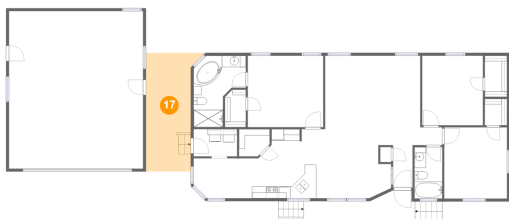

17 Floor 1 - Covered Patio

Dimensions: 7'10" x 20'8"
Area: 165 sq. ft
Counted as living area: No

Heated: No
Finished: Yes
Enclosed: No
Contiguous: Yes
Permitted: Yes
Wet space: No
Addition: No
Conversion: No