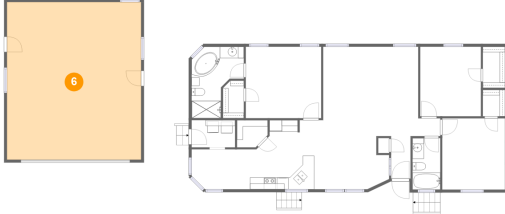

2347 North Chinook Lane, Rose Lodge, Otis, Lincoln County,
Oregon, United States, 97368

6 Floor 1 - Garage

Dimensions: 23'5" x 27'6"
Area: 642 sq. ft
Counted as living area: No

Heated: No
Finished: No
Enclosed: Yes
Contiguous: Yes
Permitted: Yes
Wet space: No
Addition: No
Conversion: No