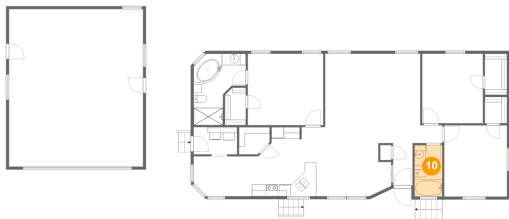

10 Floor 1 - Bath

Dimensions: 4'10" x 9'0"
Area: 44 sq. ft
Counted as living area: Yes

Heated: Yes
Finished: Yes
Enclosed: Yes
Contiguous: Yes
Permitted: Yes
Wet space: Yes
Addition: No
Conversion: No