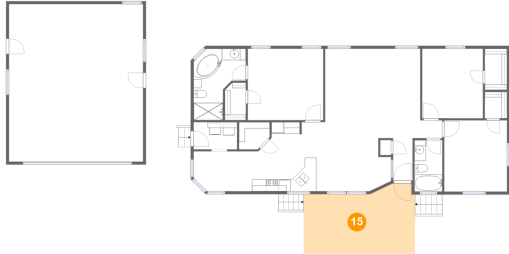

## 14 Floor 1 - Pantry

Dimensions: 5'4" x 4'9"  
Area: 23 sq. ft  
Counted as living area: Yes

Heated: Yes  
Finished: Yes  
Enclosed: Yes  
Contiguous: Yes  
Permitted: Yes  
Wet space: No  
Addition: No  
Conversion: No

2347 North Chinook Lane, Rose Lodge, Otis, Lincoln County,  
Oregon, United States, 97368

**15** Floor 1 - Porch

Dimensions: 19'5" x 12'2"  
Area: 211 sq. ft  
Counted as living area: No

Heated: No  
Finished: Yes  
Enclosed: No  
Contiguous: Yes  
Permitted: Yes  
Wet space: No  
Addition: No  
Conversion: No