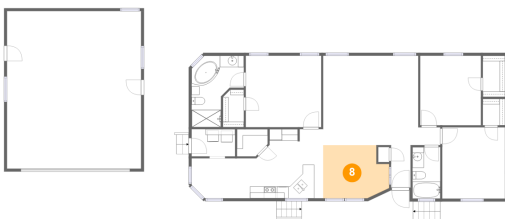

8 Floor 1 - Dining Area

Dimensions: 11'6" x 9'3"
Area: 96 sq. ft
Counted as living area: Yes

Heated: Yes
Finished: Yes
Enclosed: Yes
Contiguous: Yes
Permitted: Yes
Wet space: No
Addition: No
Conversion: No