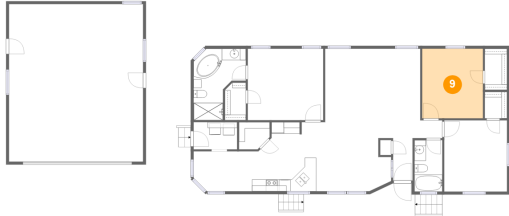

2347 North Chinook Lane, Rose Lodge, Otis, Lincoln County,
Oregon, United States, 97368

9 Floor 1 - Bedroom

Dimensions: 10'7" x 12'2"
Area: 128 sq. ft
Counted as living area: Yes

Heated: Yes
Finished: Yes
Enclosed: Yes
Contiguous: Yes
Permitted: Yes
Wet space: No
Addition: No
Conversion: No