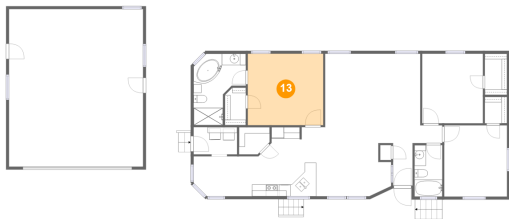

13 Floor 1 - Primary Bedroom

Dimensions: 13'2" x 12'5"
Area: 164 sq. ft
Counted as living area: Yes

Heated: Yes
Finished: Yes
Enclosed: Yes
Contiguous: Yes
Permitted: Yes
Wet space: No
Addition: No
Conversion: No