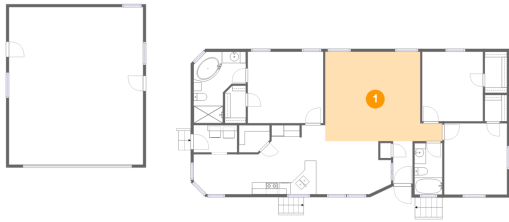

Home report

**2347 North Chinook Lane, Rose Lodge, Otis, Lincoln County,  
Oregon, United States, 97368**

#		Dimensions	sqft	Counted as living area
12	Breakfast Nook	10'3" x 6'11"	68 sq. ft	Yes
13	Primary Bedroom	13'2" x 12'5"	164 sq. ft	Yes
14	Pantry	5'4" x 4'9"	23 sq. ft	Yes
15	Porch	19'5" x 12'2"	211 sq. ft	No
16	Laundry	7'7" x 4'9"	36 sq. ft	Yes
17	Covered Patio	7'10" x 20'8"	165 sq. ft	No
18	W.I.C.	3'10" x 4'7"	18 sq. ft	Yes

## 1 Floor 1 - Living Room

---

Dimensions: 20'5" x 15'7"  
Area: 270 sq. ft  
Counted as living area: Yes

Heated: Yes  
Finished: Yes  
Enclosed: Yes  
Contiguous: Yes  
Permitted: Yes  
Wet space: No  
Addition: No  
Conversion: No