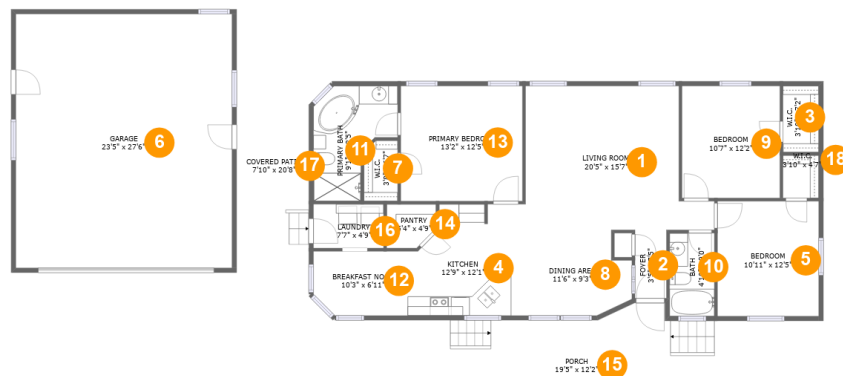

## Property summary

 **1** Garages

 **3** Bedrooms

 **2** Bathrooms

 **0** Half baths

 **1** Floors

 **1,423** Gross living area sqft

 **2,493** Total sqft

## Room dimensions

Floor 1

Total sqft: 2493 Living area: 1423

#		Dimensions	sqft	Counted as living area
1	Living Room	20'5" x 15'7"	270 sq. ft	Yes
2	Foyer	3'5" x 7'5"	25 sq. ft	Yes
3	W.I.C.	3'10" x 7'2"	28 sq. ft	Yes
4	Kitchen	12'9" x 12'1"	138 sq. ft	Yes
5	Bedroom	10'11" x 12'5"	136 sq. ft	Yes
6	Garage	23'5" x 27'6"	642 sq. ft	No
7	W.I.C.	3'8" x 6'7"	23 sq. ft	Yes
8	Dining Area	11'6" x 9'3"	96 sq. ft	Yes
9	Bedroom	10'7" x 12'2"	128 sq. ft	Yes
10	Bath	4'10" x 9'0"	44 sq. ft	Yes
11	Primary Bath	9'1" x 12'5"	85 sq. ft	Yes

### 4 Floor 1 - Kitchen

Dimensions: 12'9" x 12'1"  
Area: 138 sq. ft  
Counted as living area: Yes

Heated: Yes  
Finished: Yes  
Enclosed: Yes  
Contiguous: Yes  
Permitted: Yes  
Wet space: No  
Addition: No  
Conversion: No

## 14 Floor 1 - Pantry

Dimensions: 5'4" x 4'9"  
Area: 23 sq. ft  
Counted as living area: Yes

Heated: Yes  
Finished: Yes  
Enclosed: Yes  
Contiguous: Yes  
Permitted: Yes  
Wet space: No  
Addition: No  
Conversion: No