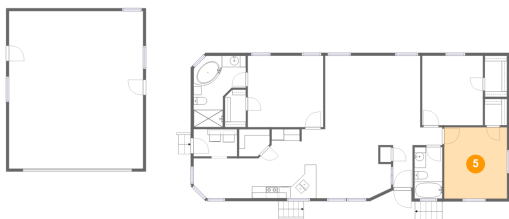

5 Floor 1 - Bedroom

Dimensions: 10'11" x 12'5"
Area: 136 sq. ft
Counted as living area: Yes

Heated: Yes
Finished: Yes
Enclosed: Yes
Contiguous: Yes
Permitted: Yes
Wet space: No
Addition: No
Conversion: No