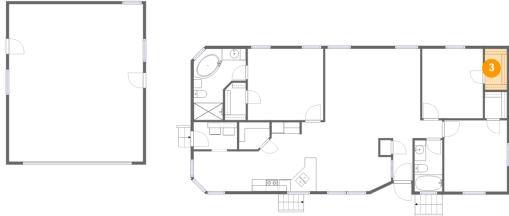

## 2 Floor 1 - Foyer

---

Dimensions: 3'5" x 7'5"  
Area: 25 sq. ft  
Counted as living area: Yes

Heated: Yes  
Finished: Yes  
Enclosed: Yes  
Contiguous: Yes  
Permitted: Yes  
Wet space: No  
Addition: No  
Conversion: No

### 3 Floor 1 - W.I.C.

Dimensions: 3'10" x 7'2"  
Area: 28 sq. ft  
Counted as living area: Yes

Heated: Yes  
Finished: Yes  
Enclosed: Yes  
Contiguous: Yes  
Permitted: Yes  
Wet space: No  
Addition: No  
Conversion: No