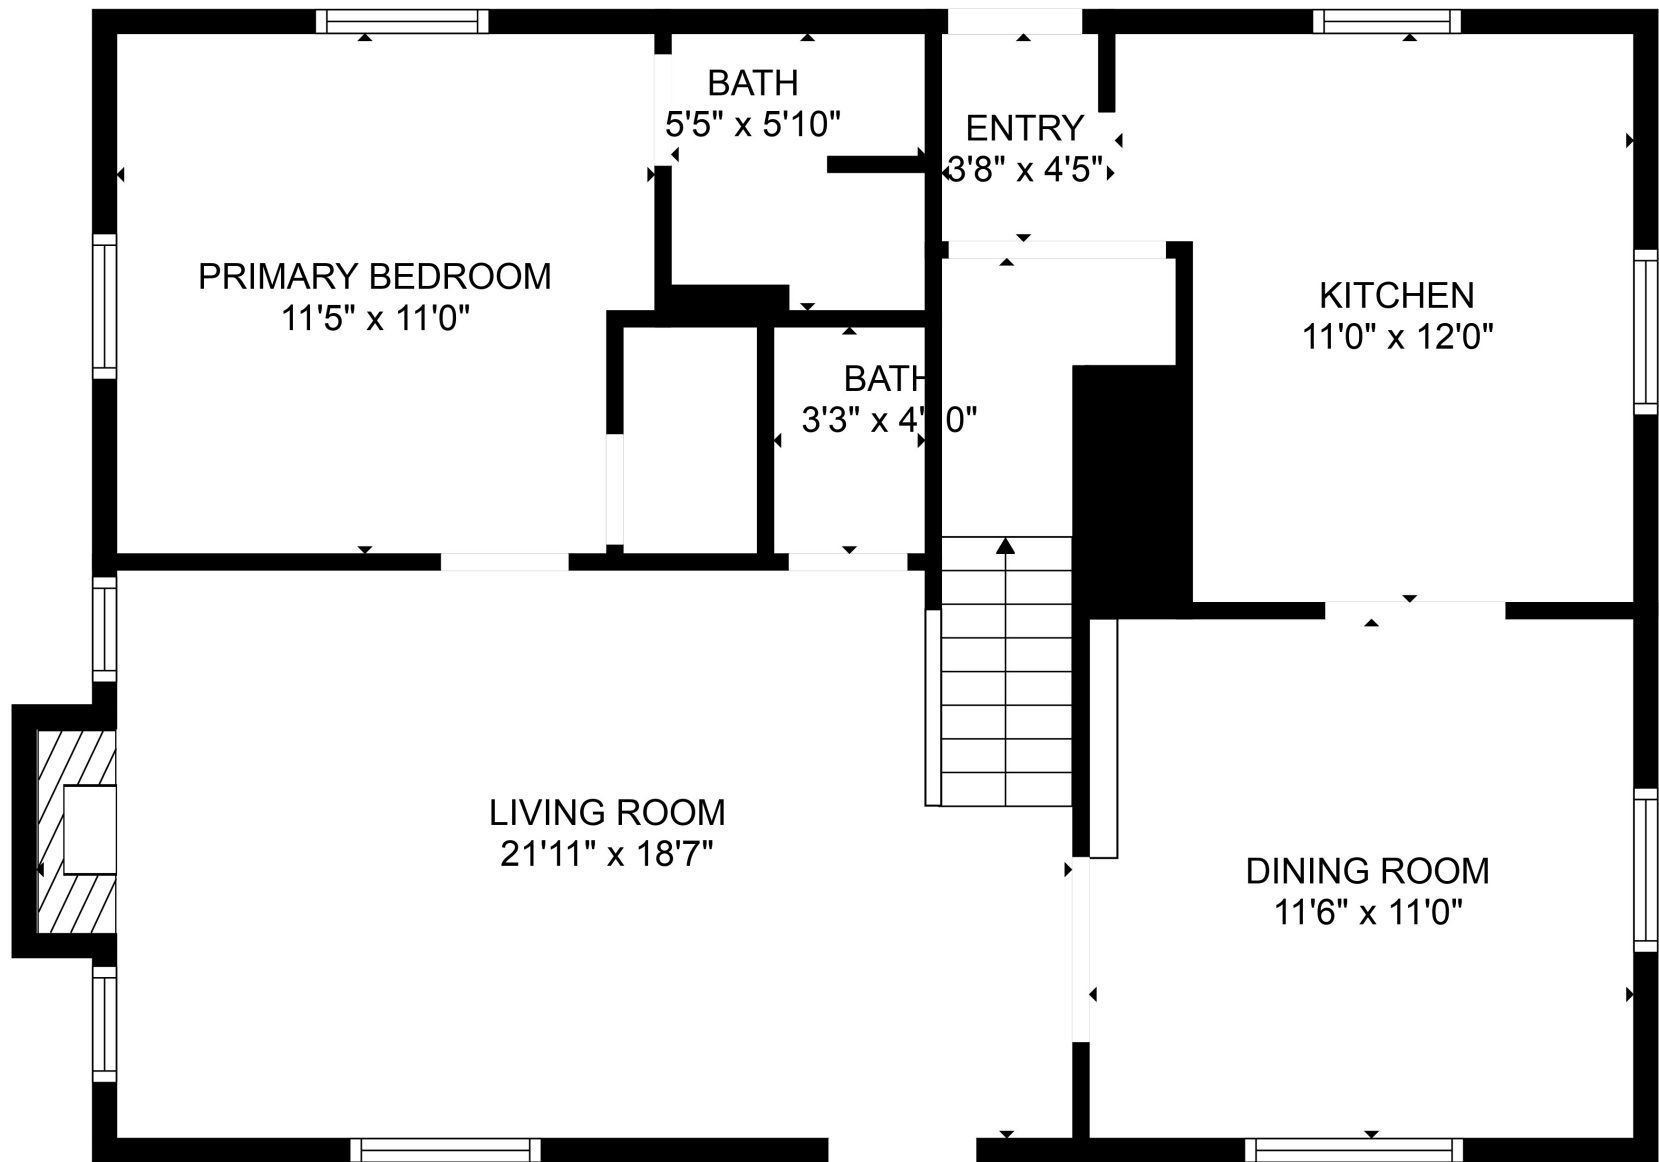

FLOOR 1

FLOOR 2

Total scanned area: 1430 sq. ft

SIZES AND DIMENSIONS ARE APPROXIMATE. ACTUAL MAY VARY.

Total scanned area: 1430 sq. ft

SIZES AND DIMENSIONS ARE APPROXIMATE. ACTUAL MAY VARY.

Total scanned area: 1430 sq. ft

SIZES AND DIMENSIONS ARE APPROXIMATE. ACTUAL MAY VARY.