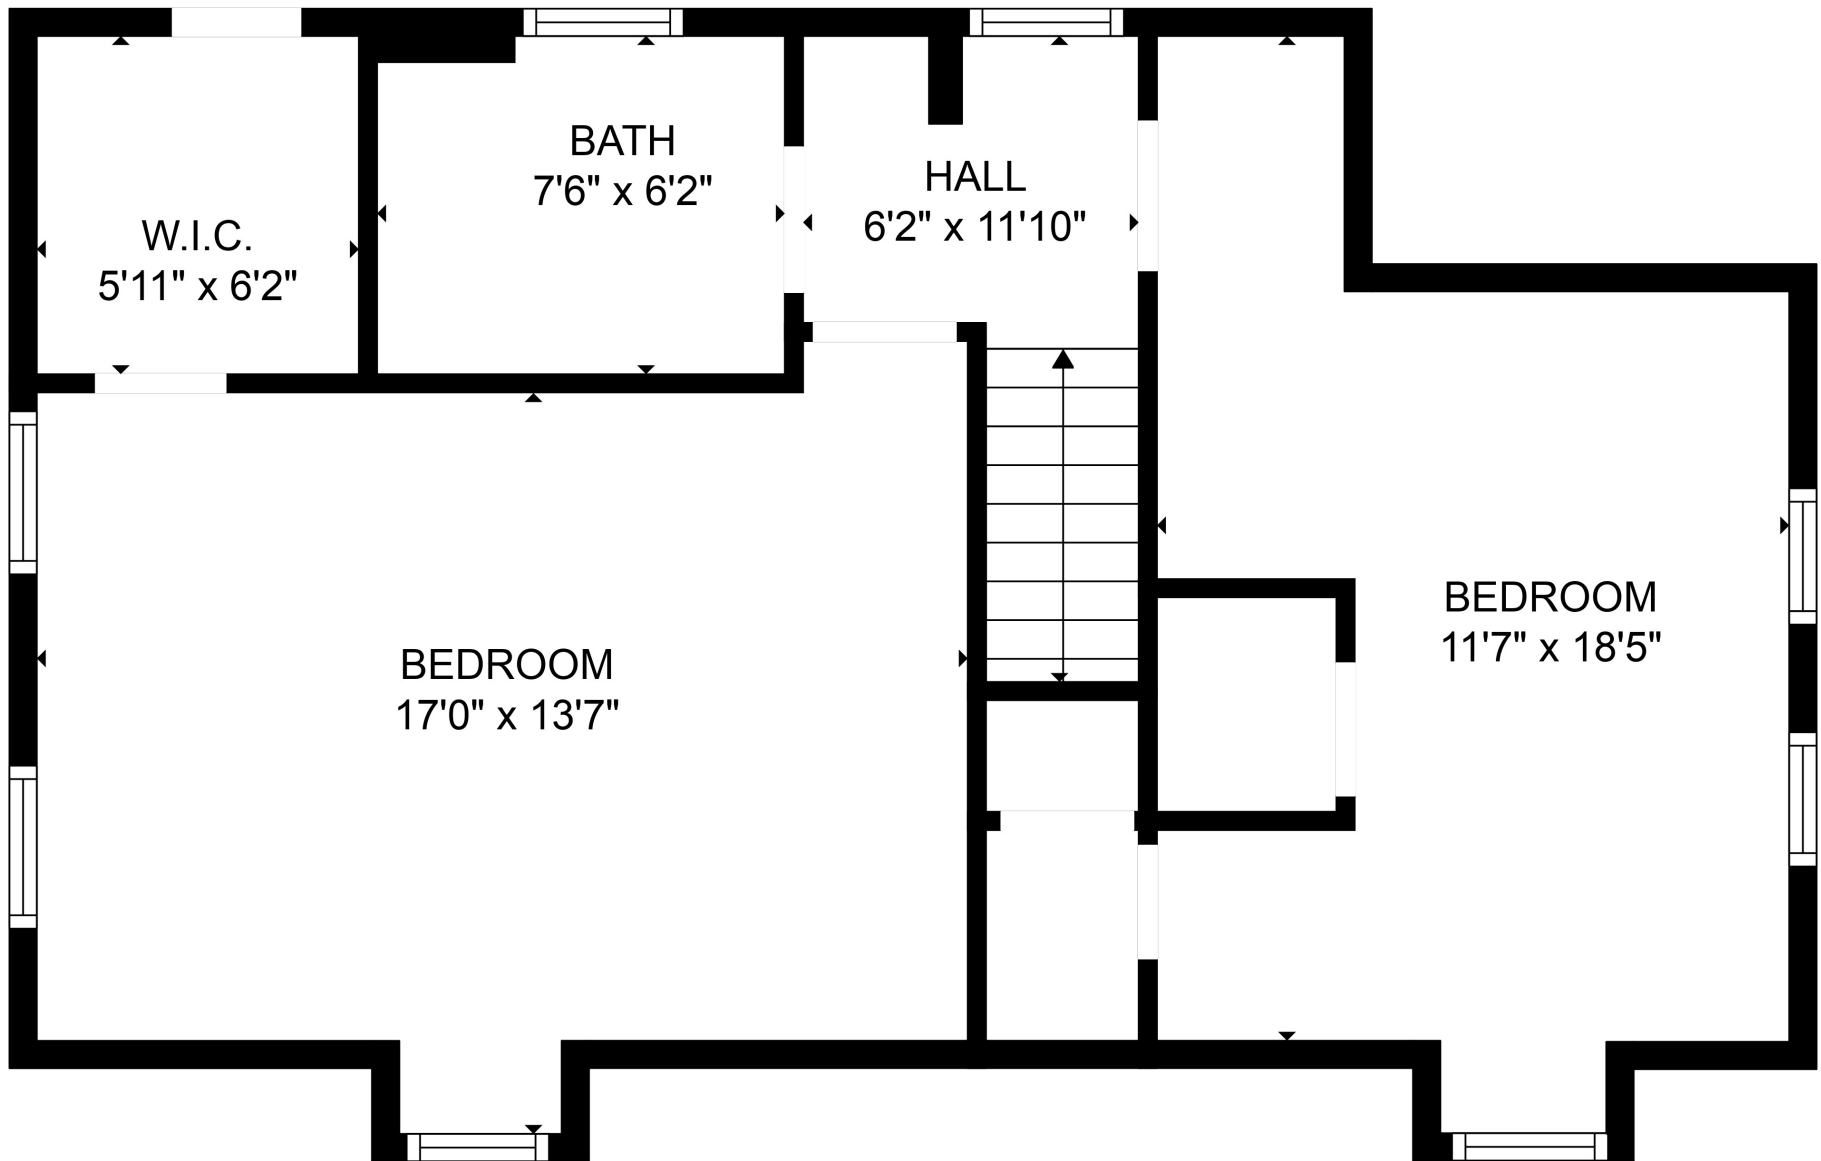

FLOOR 1

FLOOR 2

Total scanned area: 1430 sq. ft

SIZES AND DIMENSIONS ARE APPROXIMATE. ACTUAL MAY VARY.

Total scanned area: 1430 sq. ft

SIZES AND DIMENSIONS ARE APPROXIMATE. ACTUAL MAY VARY.

Total scanned area: 1430 sq. ft

SIZES AND DIMENSIONS ARE APPROXIMATE. ACTUAL MAY VARY.