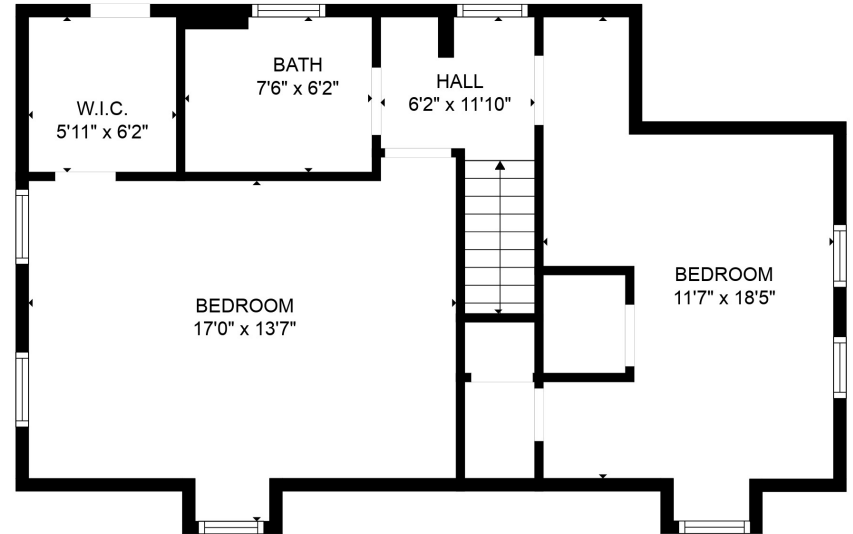

FLOOR 1

FLOOR 2

Total scanned area: 1430 sq. ft

SIZES AND DIMENSIONS ARE APPROXIMATE. ACTUAL MAY VARY.

Total scanned area: 1430 sq. ft

SIZES AND DIMENSIONS ARE APPROXIMATE. ACTUAL MAY VARY.

Total scanned area: 1430 sq. ft

SIZES AND DIMENSIONS ARE APPROXIMATE. ACTUAL MAY VARY.