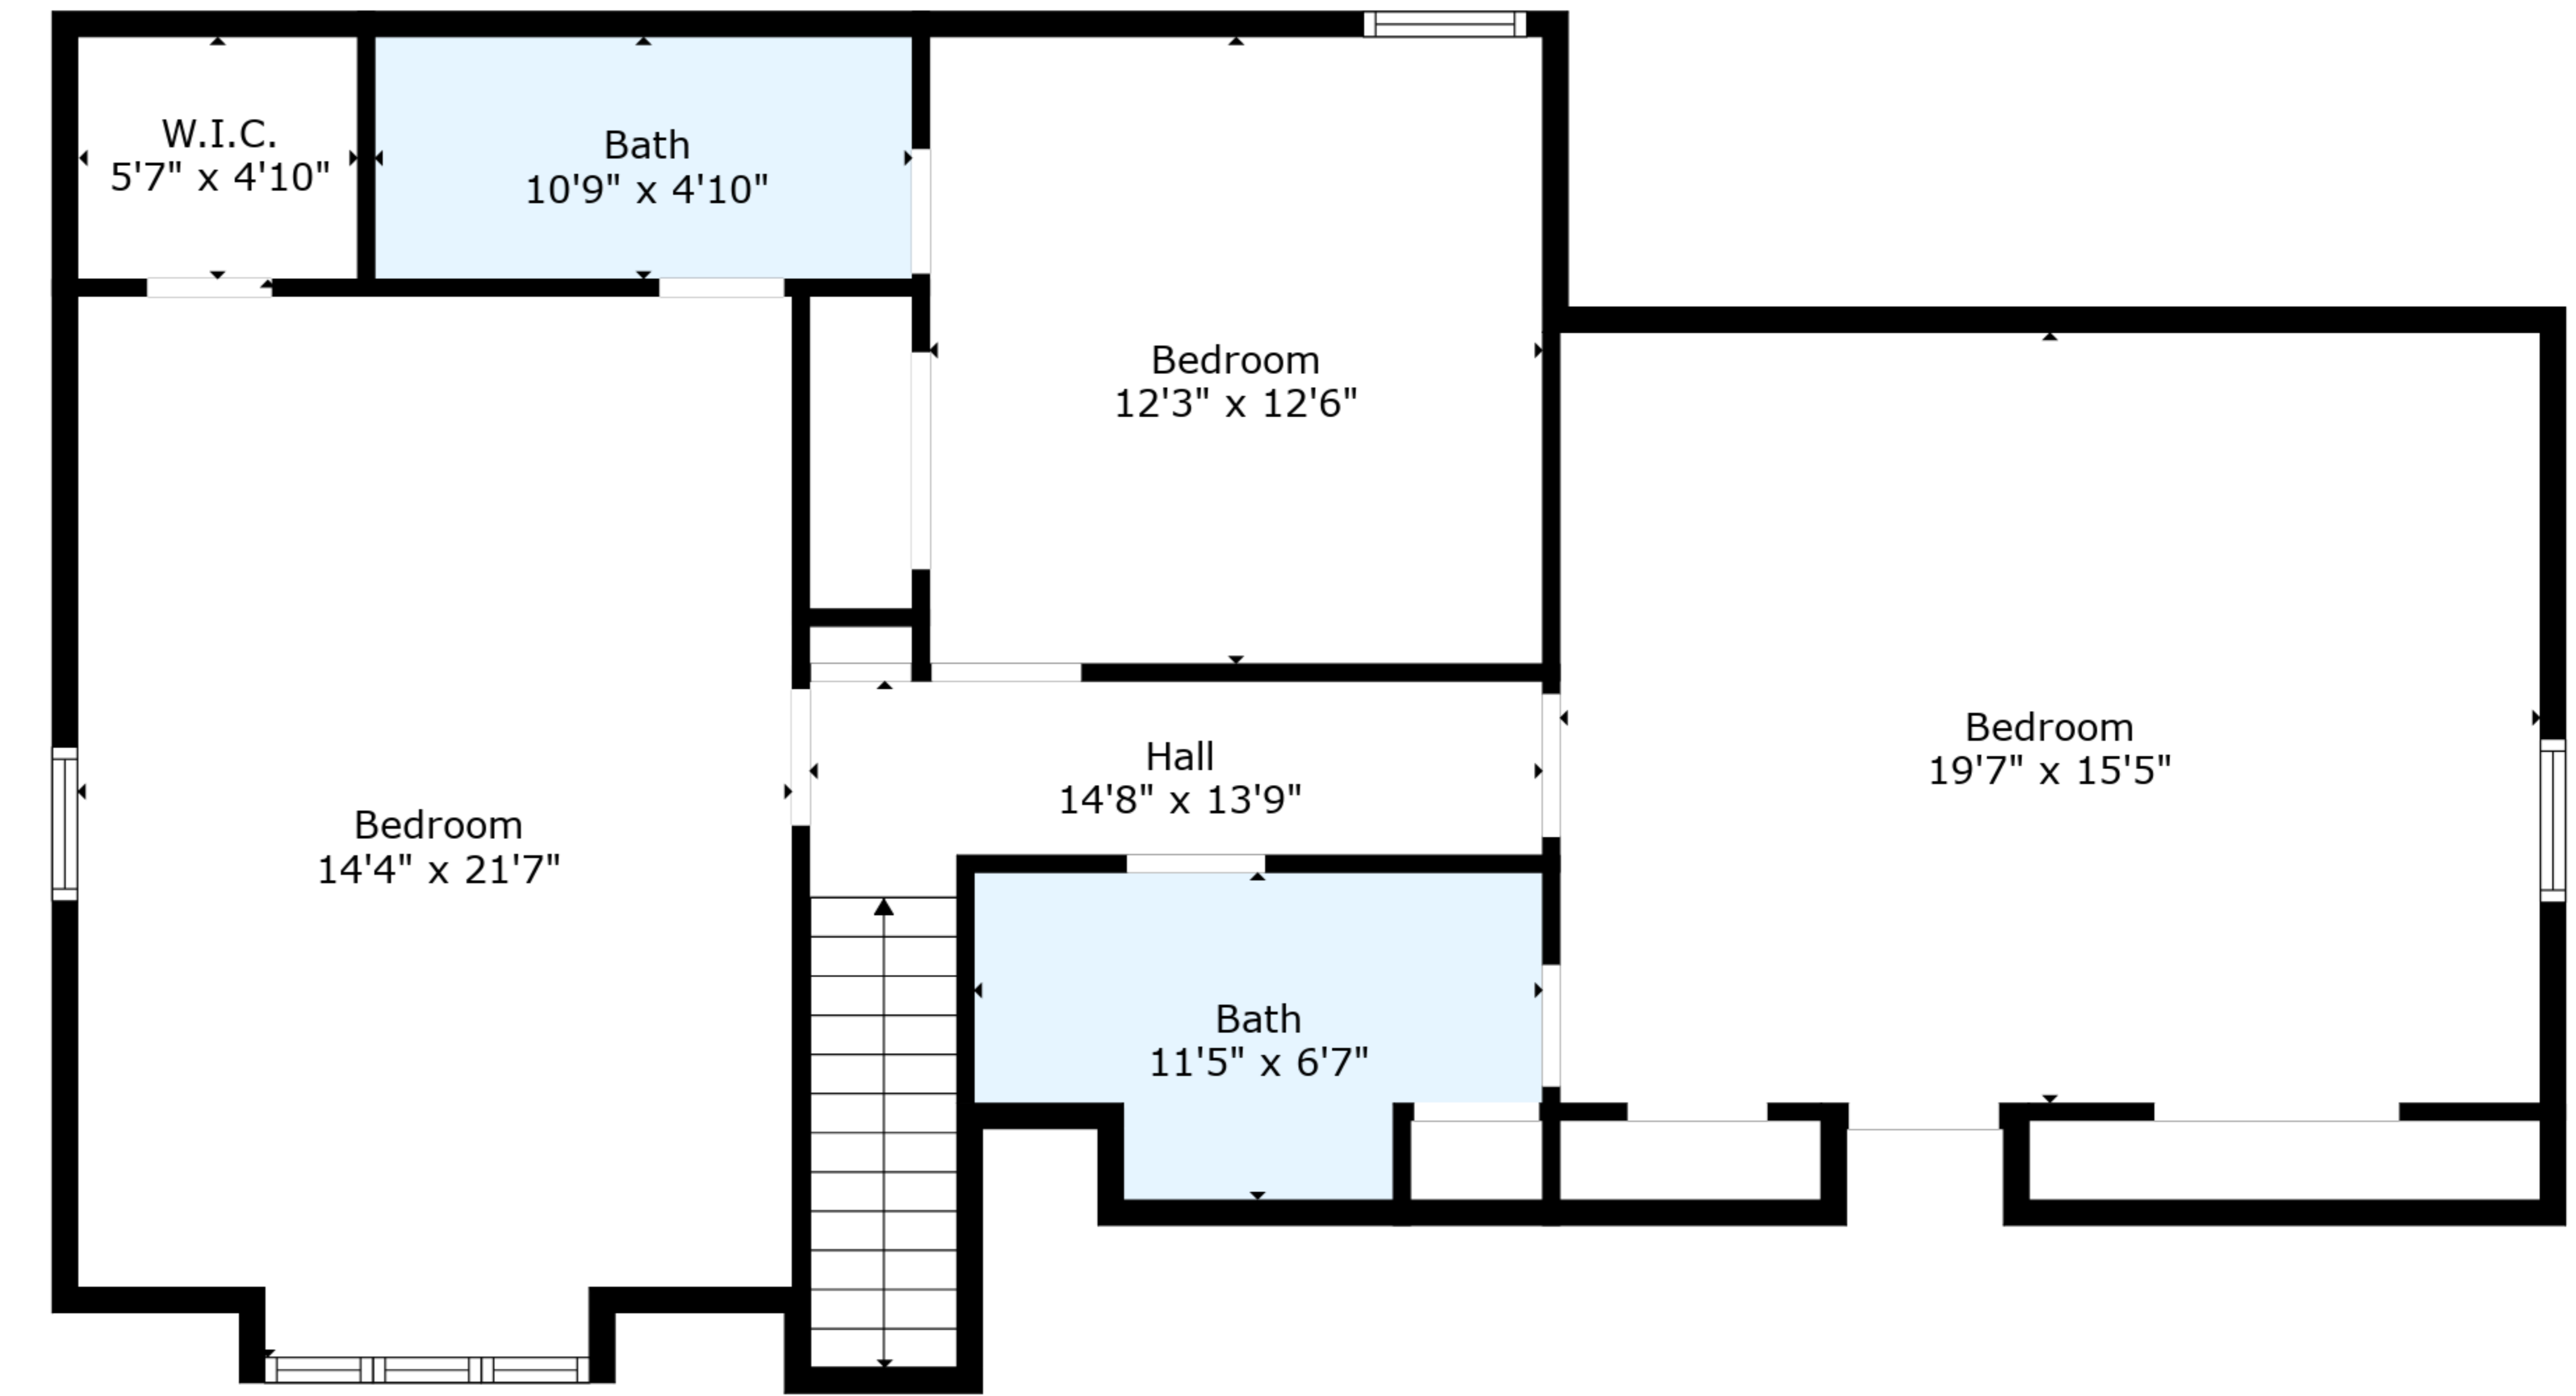

TOTAL: 2417 sq. ft
 FLOOR 1: 1359 sq. ft, FLOOR 2: 1058 sq. ft
 EXCLUDED AREAS: GARAGE: 531 sq. ft, COVERED DECK: 175 sq. ft, PORCH: 113 sq. ft,
 FIREPLACE: 11 sq. ft

TOTAL: 2417 sq. ft
 FLOOR 1: 1359 sq. ft, FLOOR 2: 1058 sq. ft
 EXCLUDED AREAS: GARAGE: 531 sq. ft, COVERED DECK: 175 sq. ft, PORCH: 113 sq. ft,
 FIREPLACE: 11 sq. ft

TOTAL: 2417 sq. ft
 FLOOR 1: 1359 sq. ft, FLOOR 2: 1058 sq. ft
 EXCLUDED AREAS: GARAGE: 531 sq. ft, COVERED DECK: 175 sq. ft, PORCH: 113 sq. ft,
 FIREPLACE: 11 sq. ft