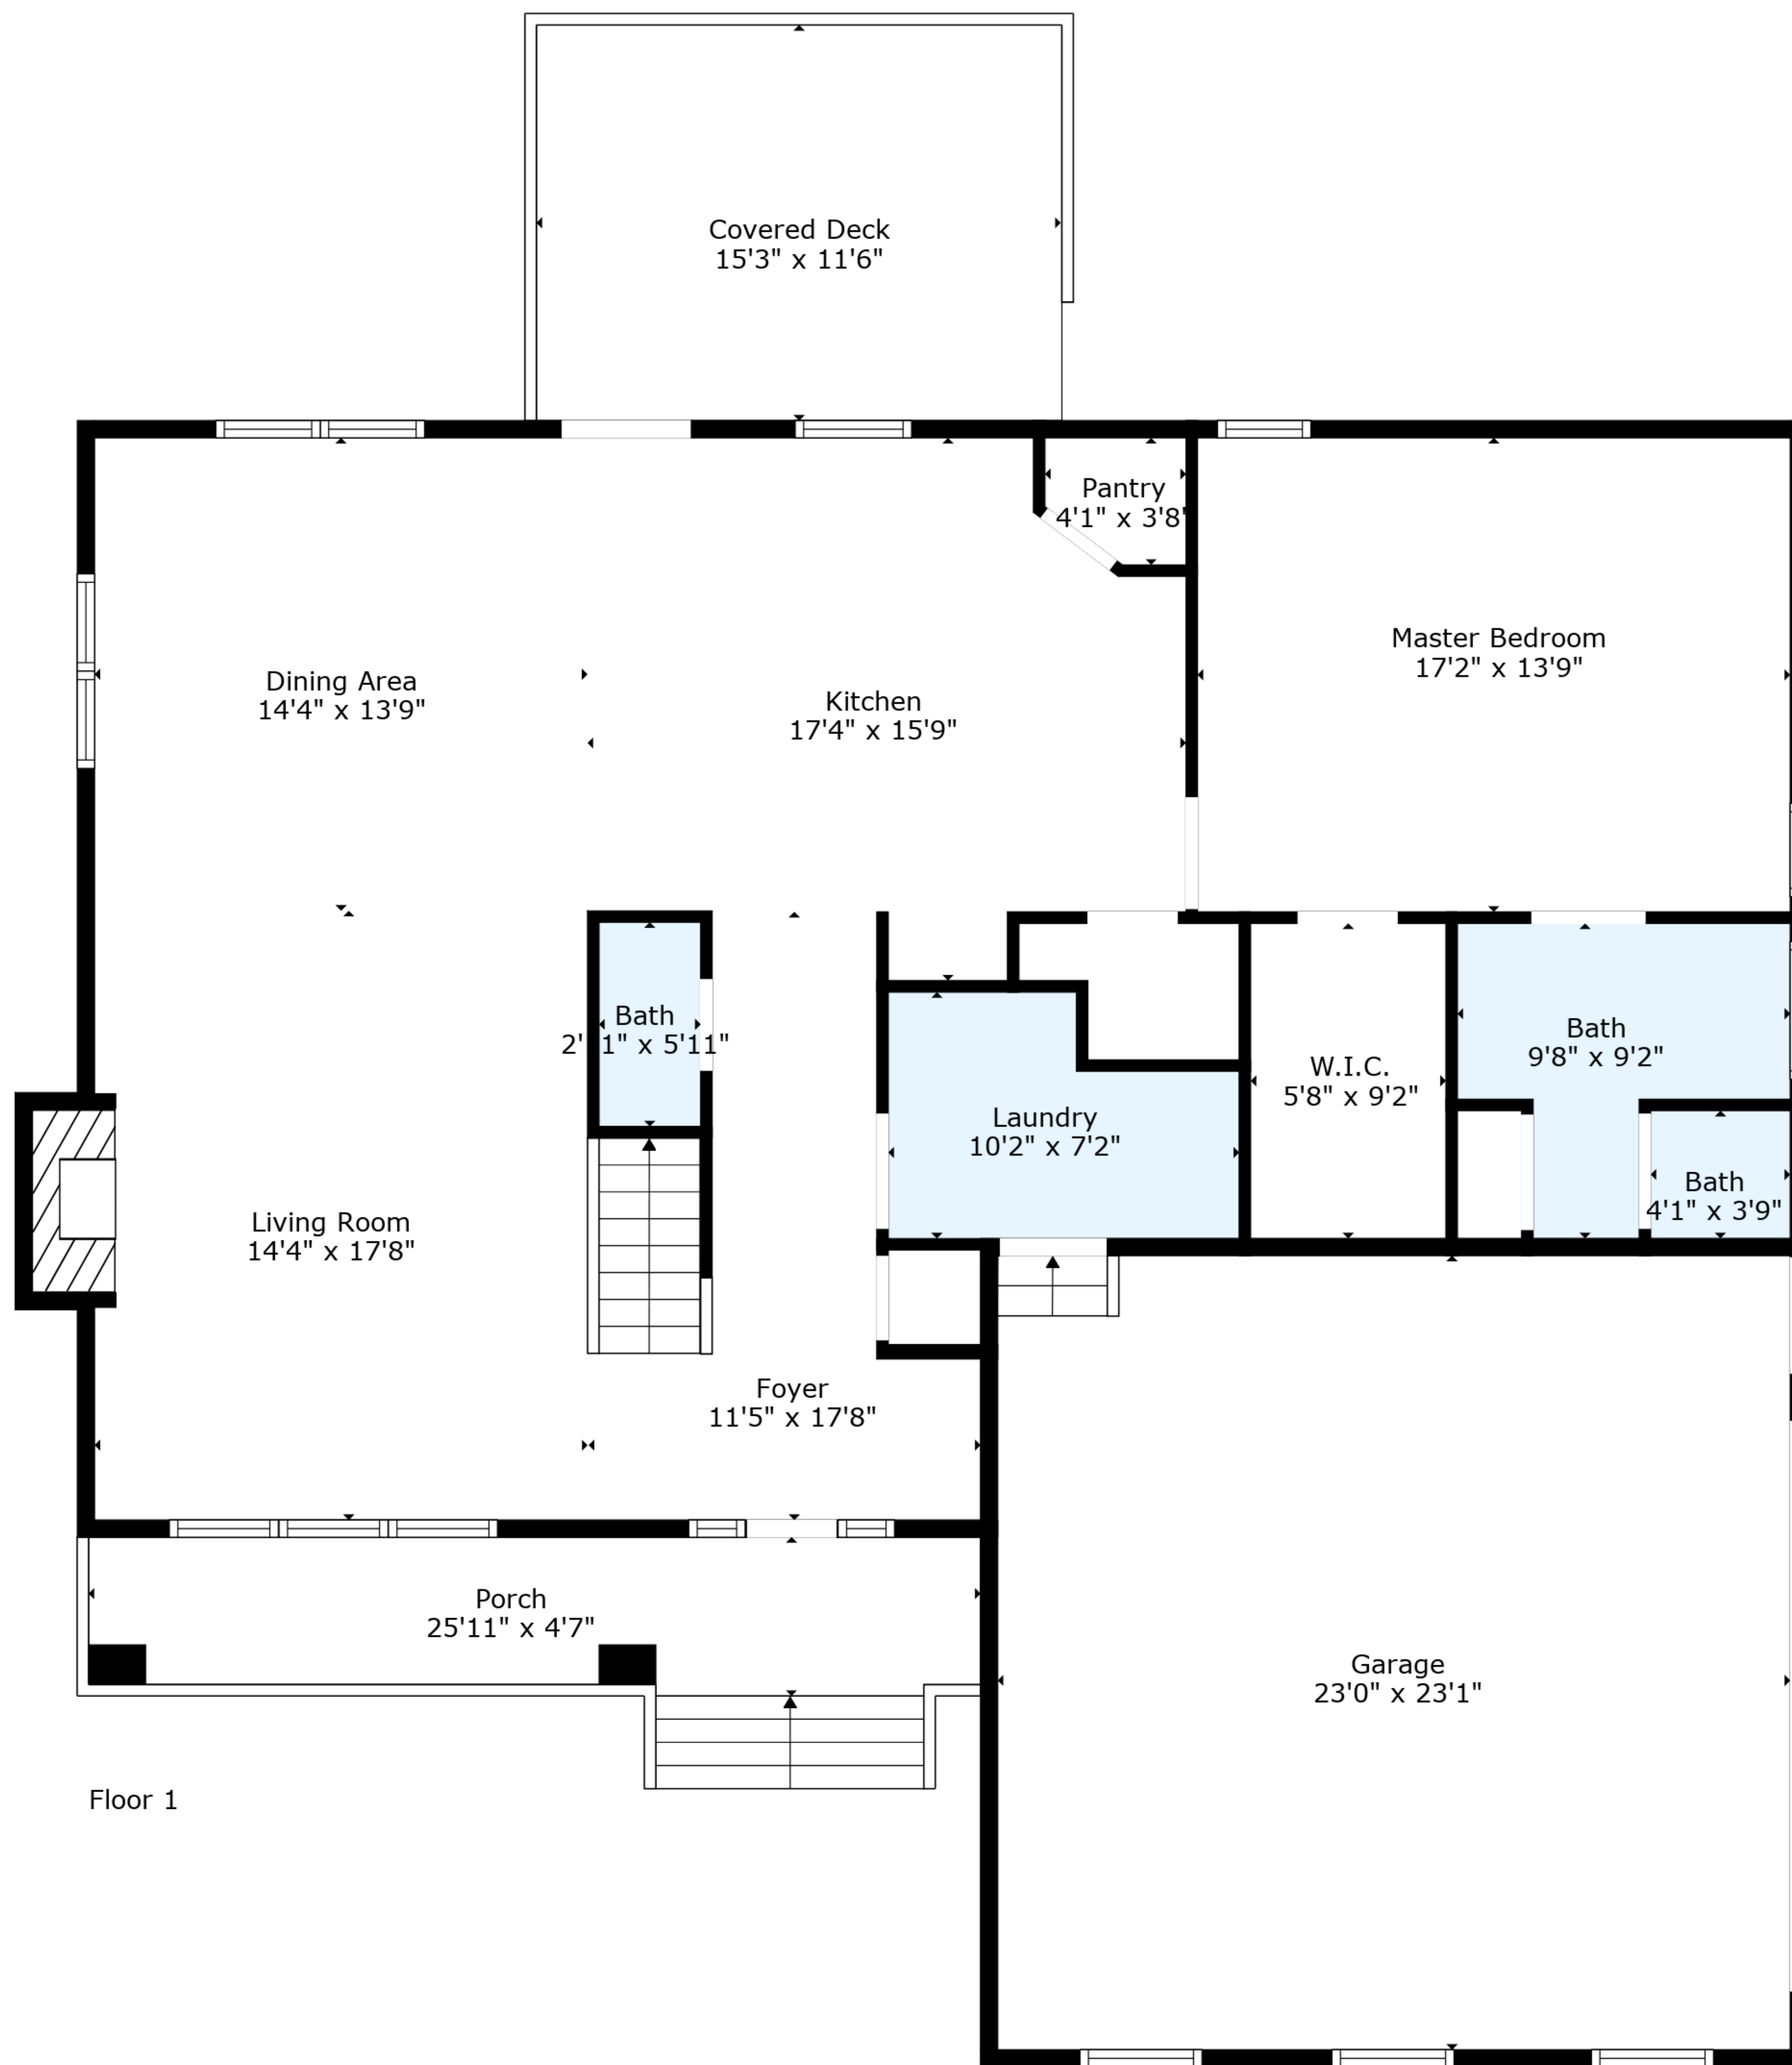

TOTAL: 2417 sq. ft
 FLOOR 1: 1359 sq. ft, FLOOR 2: 1058 sq. ft
 EXCLUDED AREAS: GARAGE: 531 sq. ft, COVERED DECK: 175 sq. ft, PORCH: 113 sq. ft,
 FIREPLACE: 11 sq. ft

TOTAL: 2417 sq. ft
 FLOOR 1: 1359 sq. ft, FLOOR 2: 1058 sq. ft
 EXCLUDED AREAS: GARAGE: 531 sq. ft, COVERED DECK: 175 sq. ft, PORCH: 113 sq. ft,
 FIREPLACE: 11 sq. ft

TOTAL: 2417 sq. ft
 FLOOR 1: 1359 sq. ft, FLOOR 2: 1058 sq. ft
 EXCLUDED AREAS: GARAGE: 531 sq. ft, COVERED DECK: 175 sq. ft, PORCH: 113 sq. ft,
 FIREPLACE: 11 sq. ft