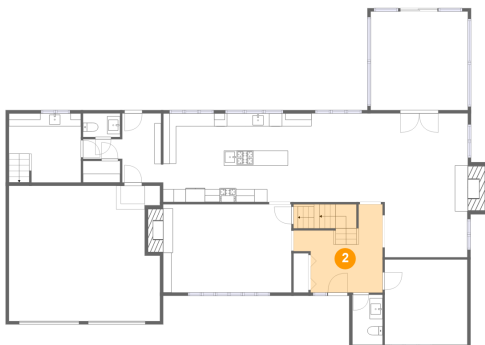

2 Floor 1 - Foyer

Dimensions: 13'9" x 13'7"
Area: 166 sq. ft
Counted as Living Area:
Yes

Heated: Yes
Finished: Yes
Enclosed: Yes
Contiguous:
Yes
Permitted: Yes
Wet Space: No
Addition: No
Conversion: No