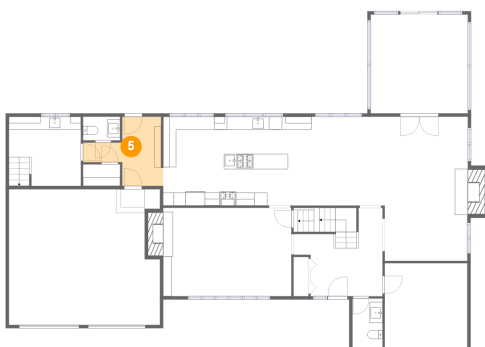

5 Floor 1 - Entry

Dimensions: 12'0" x 10'8"
Area: 83 sq. ft
Counted as Living Area:
Yes

Heated: Yes
Finished: Yes
Enclosed: Yes
Contiguous:
Yes
Permitted: Yes
Wet Space: No
Addition: No
Conversion: No