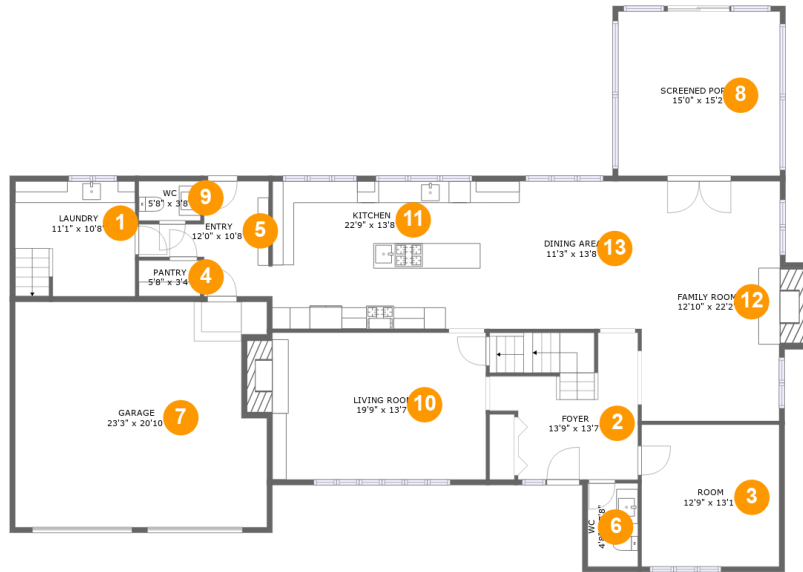

3255 Yankee Street, Howard Township, Niles, Cass County, Michigan, United States, 49120

Room Dimensions

Floor 1

Total sqft: 2573

Living area: 1793

#	Room name	Dimensions	Area (sqft)	Counted as Living Area
1	Laundry	11'1" x 10'8"	117 sq. ft	Yes
2	Foyer	13'9" x 13'7"	166 sq. ft	Yes
3	Room	12'9" x 13'1"	167 sq. ft	Yes
4	Pantry	5'8" x 3'4"	19 sq. ft	Yes
5	Entry	12'0" x 10'8"	83 sq. ft	Yes
6	Wc	4'8" x 7'8"	36 sq. ft	Yes
7	Garage	23'3" x 20'10"	466 sq. ft	No
8	Screened Porch	15'0" x 15'2"	227 sq. ft	No
9	Wc	5'8" x 3'8"	21 sq. ft	Yes
10	Living Room	19'9" x 13'7"	284 sq. ft	Yes
11	Kitchen	22'9" x 13'8"	311 sq. ft	Yes