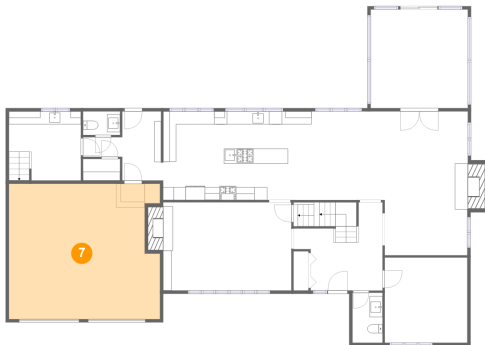

7 Floor 1 - Garage

Dimensions: 23'3" x 20'10"
Area: 466 sq. ft
Counted as Living Area: No

Heated: No
Finished: No
Enclosed: Yes
Contiguous: Yes
Permitted: Yes
Wet Space: No
Addition: No
Conversion: No