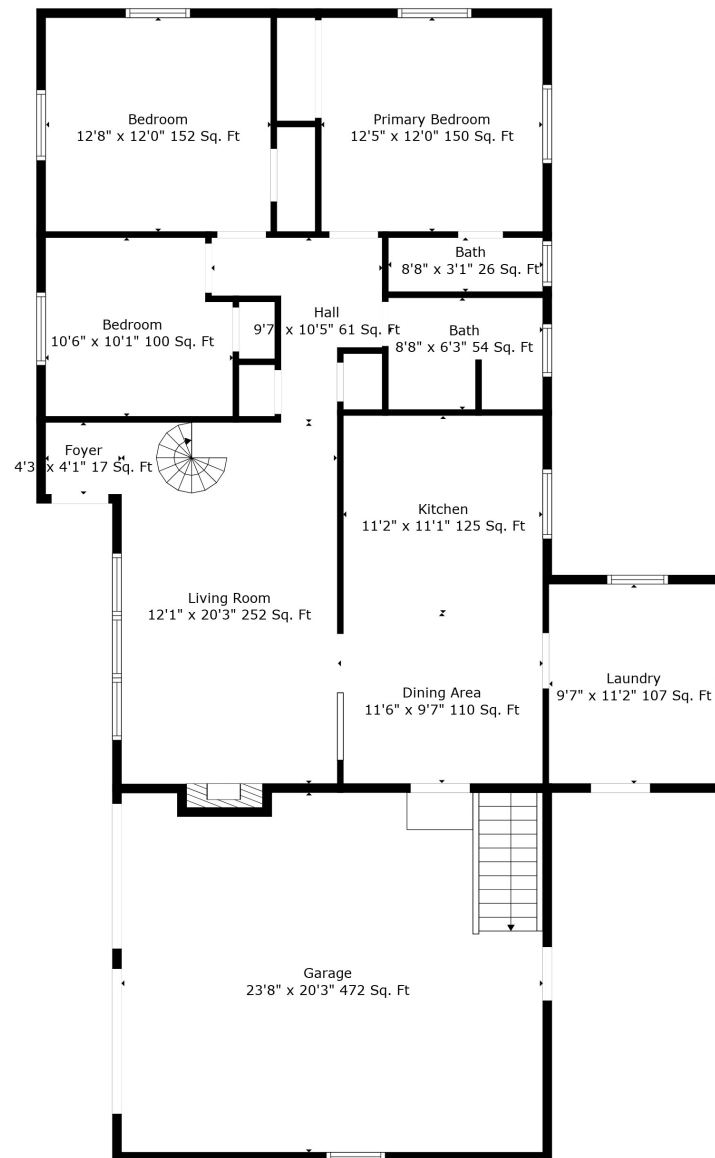

Floor 2

Total scanned area: 3067 sq. ft

Total scanned area: 3067 sq. ft

Measurements Are Calculated By Cubicasa Technology. Deemed Highly Reliable But Not Guaranteed.

Total scanned area: 3067 sq. ft