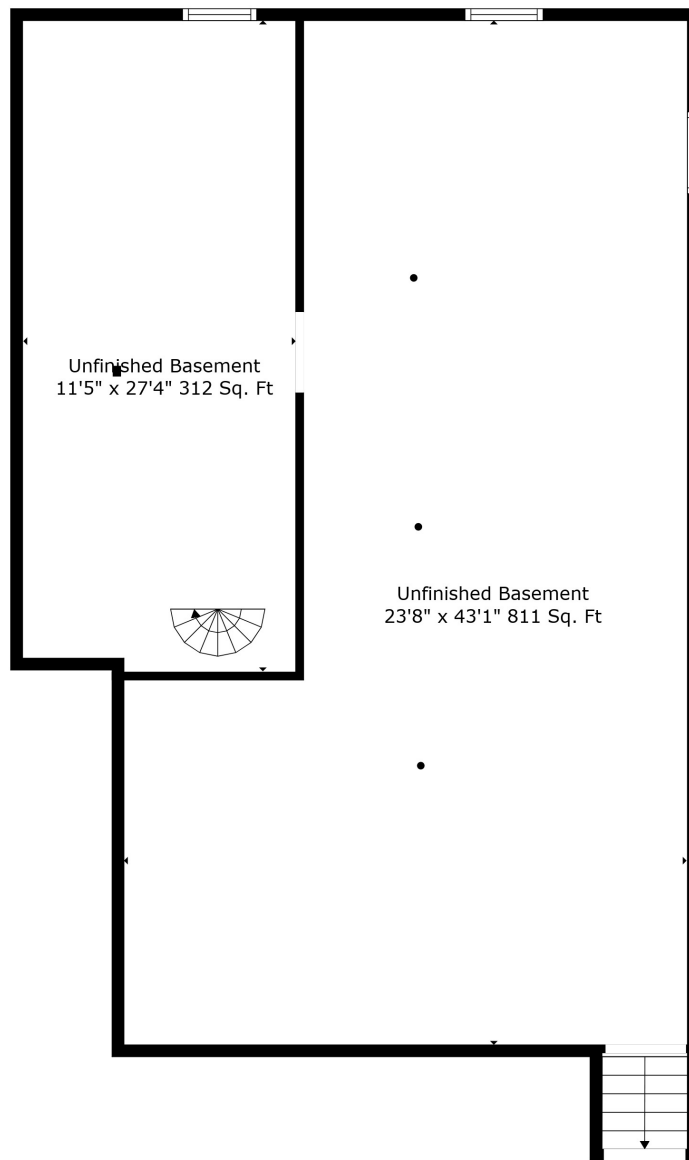

Floor 2

Total scanned area: 3067 sq. ft

Total scanned area: 3067 sq. ft

Measurements Are Calculated By Cubicasa Technology. Deemed Highly Reliable But Not Guaranteed.

Total scanned area: 3067 sq. ft