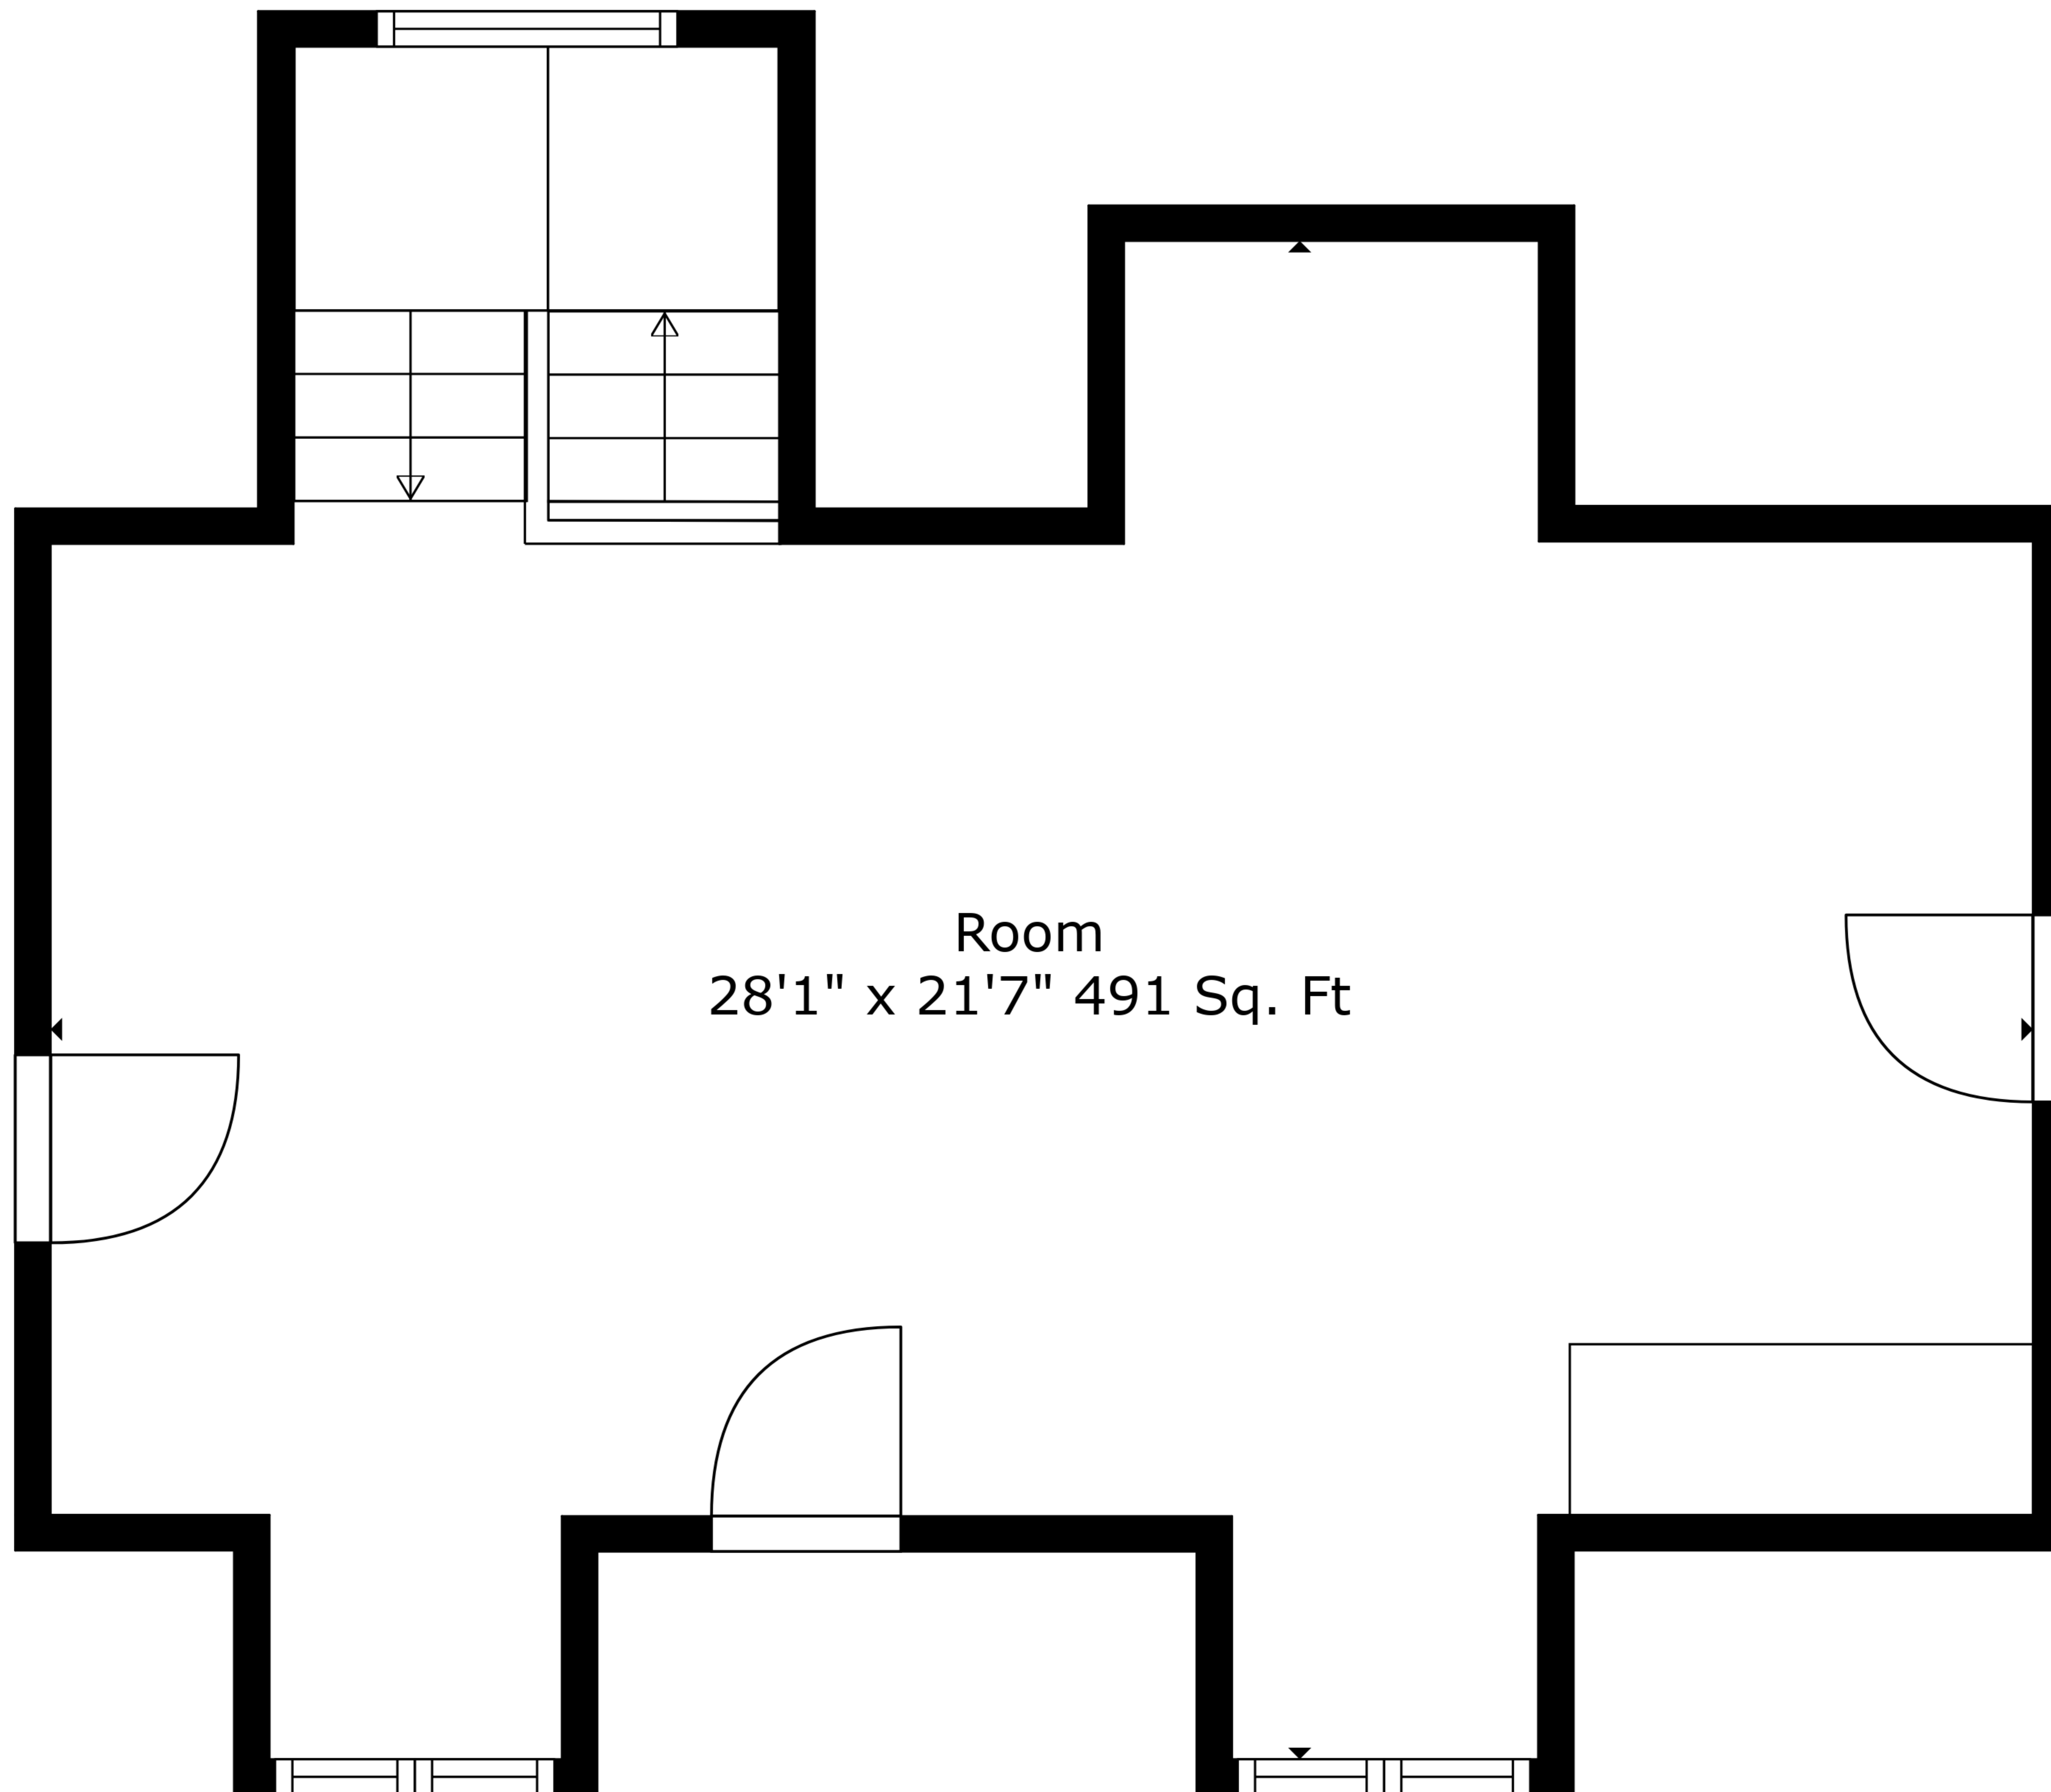

**TOTAL: 4927 sq. ft**

BELOW GROUND: 0 sq. ft, FLOOR 2: 2552 sq. ft, FLOOR 3: 1884 sq. ft, FLOOR 4: 491 sq. ft  
 EXCLUDED AREAS: STORAGE: 252 sq. ft, BASEMENT: 1082 sq. ft, LAUNDRY: 139 sq. ft,  
 ROOM: 45 sq. ft, GARAGE: 389 sq. ft

Measurements Are Deemed Highly Reliable But Not Guaranteed.

**TOTAL: 4927 sq. ft**

BELOW GROUND: 0 sq. ft, FLOOR 2: 2552 sq. ft, FLOOR 3: 1884 sq. ft, FLOOR 4: 491 sq. ft  
 EXCLUDED AREAS: STORAGE: 252 sq. ft, BASEMENT: 1082 sq. ft, LAUNDRY: 139 sq. ft,  
 ROOM: 45 sq. ft, GARAGE: 389 sq. ft

Measurements Are Deemed Highly Reliable But Not Guaranteed.

Room  
28'1" x 21'7" 491 Sq. Ft

**TOTAL: 4927 sq. ft**

BELOW GROUND: 0 sq. ft, FLOOR 2: 2552 sq. ft, FLOOR 3: 1884 sq. ft, FLOOR 4: 491 sq. ft  
EXCLUDED AREAS: STORAGE: 252 sq. ft, BASEMENT: 1082 sq. ft, LAUNDRY: 139 sq. ft,  
ROOM: 45 sq. ft, GARAGE: 389 sq. ft