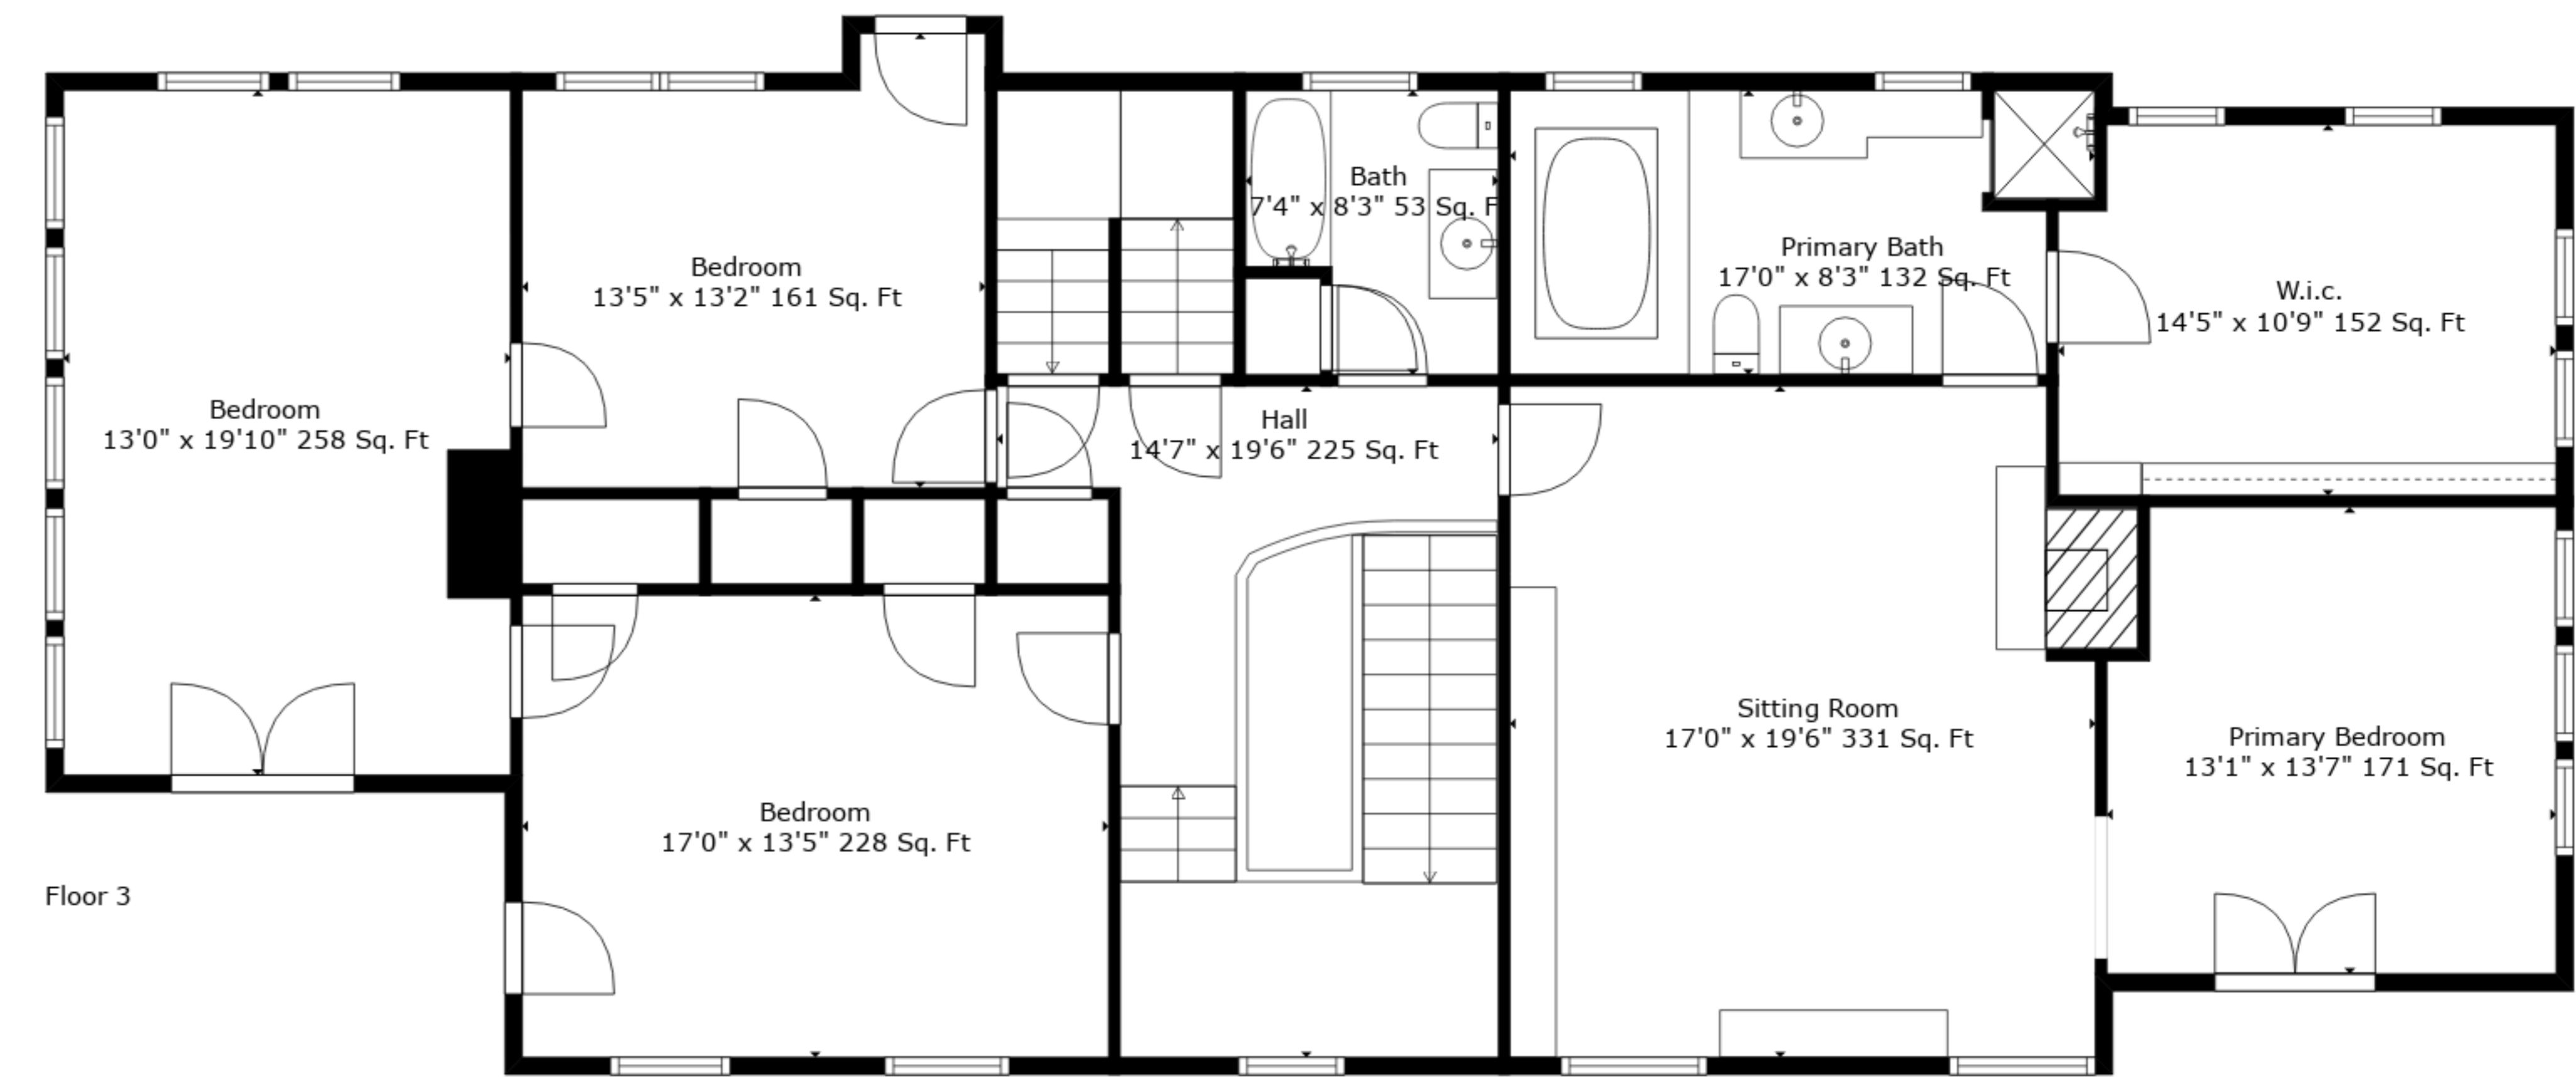

Measurements Are Deemed Highly Reliable But Not Guaranteed.

**TOTAL: 4927 sq. ft**

BELOW GROUND: 0 sq. ft, FLOOR 2: 2552 sq. ft, FLOOR 3: 1884 sq. ft, FLOOR 4: 491 sq. ft  
 EXCLUDED AREAS: STORAGE: 252 sq. ft, BASEMENT: 1082 sq. ft, LAUNDRY: 139 sq. ft,  
 ROOM: 45 sq. ft, GARAGE: 389 sq. ft

Measurements Are Deemed Highly Reliable But Not Guaranteed.

Room  
28'1" x 21'7" 491 Sq. Ft

**TOTAL: 4927 sq. ft**

BELOW GROUND: 0 sq. ft, FLOOR 2: 2552 sq. ft, FLOOR 3: 1884 sq. ft, FLOOR 4: 491 sq. ft  
EXCLUDED AREAS: STORAGE: 252 sq. ft, BASEMENT: 1082 sq. ft, LAUNDRY: 139 sq. ft,  
ROOM: 45 sq. ft, GARAGE: 389 sq. ft

Measurements Are Deemed Highly Reliable But Not Guaranteed.

Floor 2

Floor 3

Floor 1

Floor 4

**TOTAL: 4927 sq. ft**  
 BELOW GROUND: 0 sq. ft, FLOOR 2: 2552 sq. ft, FLOOR 3: 1884 sq. ft, FLOOR 4: 491 sq. ft  
 EXCLUDED AREAS: STORAGE: 252 sq. ft, BASEMENT: 1082 sq. ft, LAUNDRY: 139 sq. ft,  
 ROOM: 45 sq. ft, GARAGE: 389 sq. ft