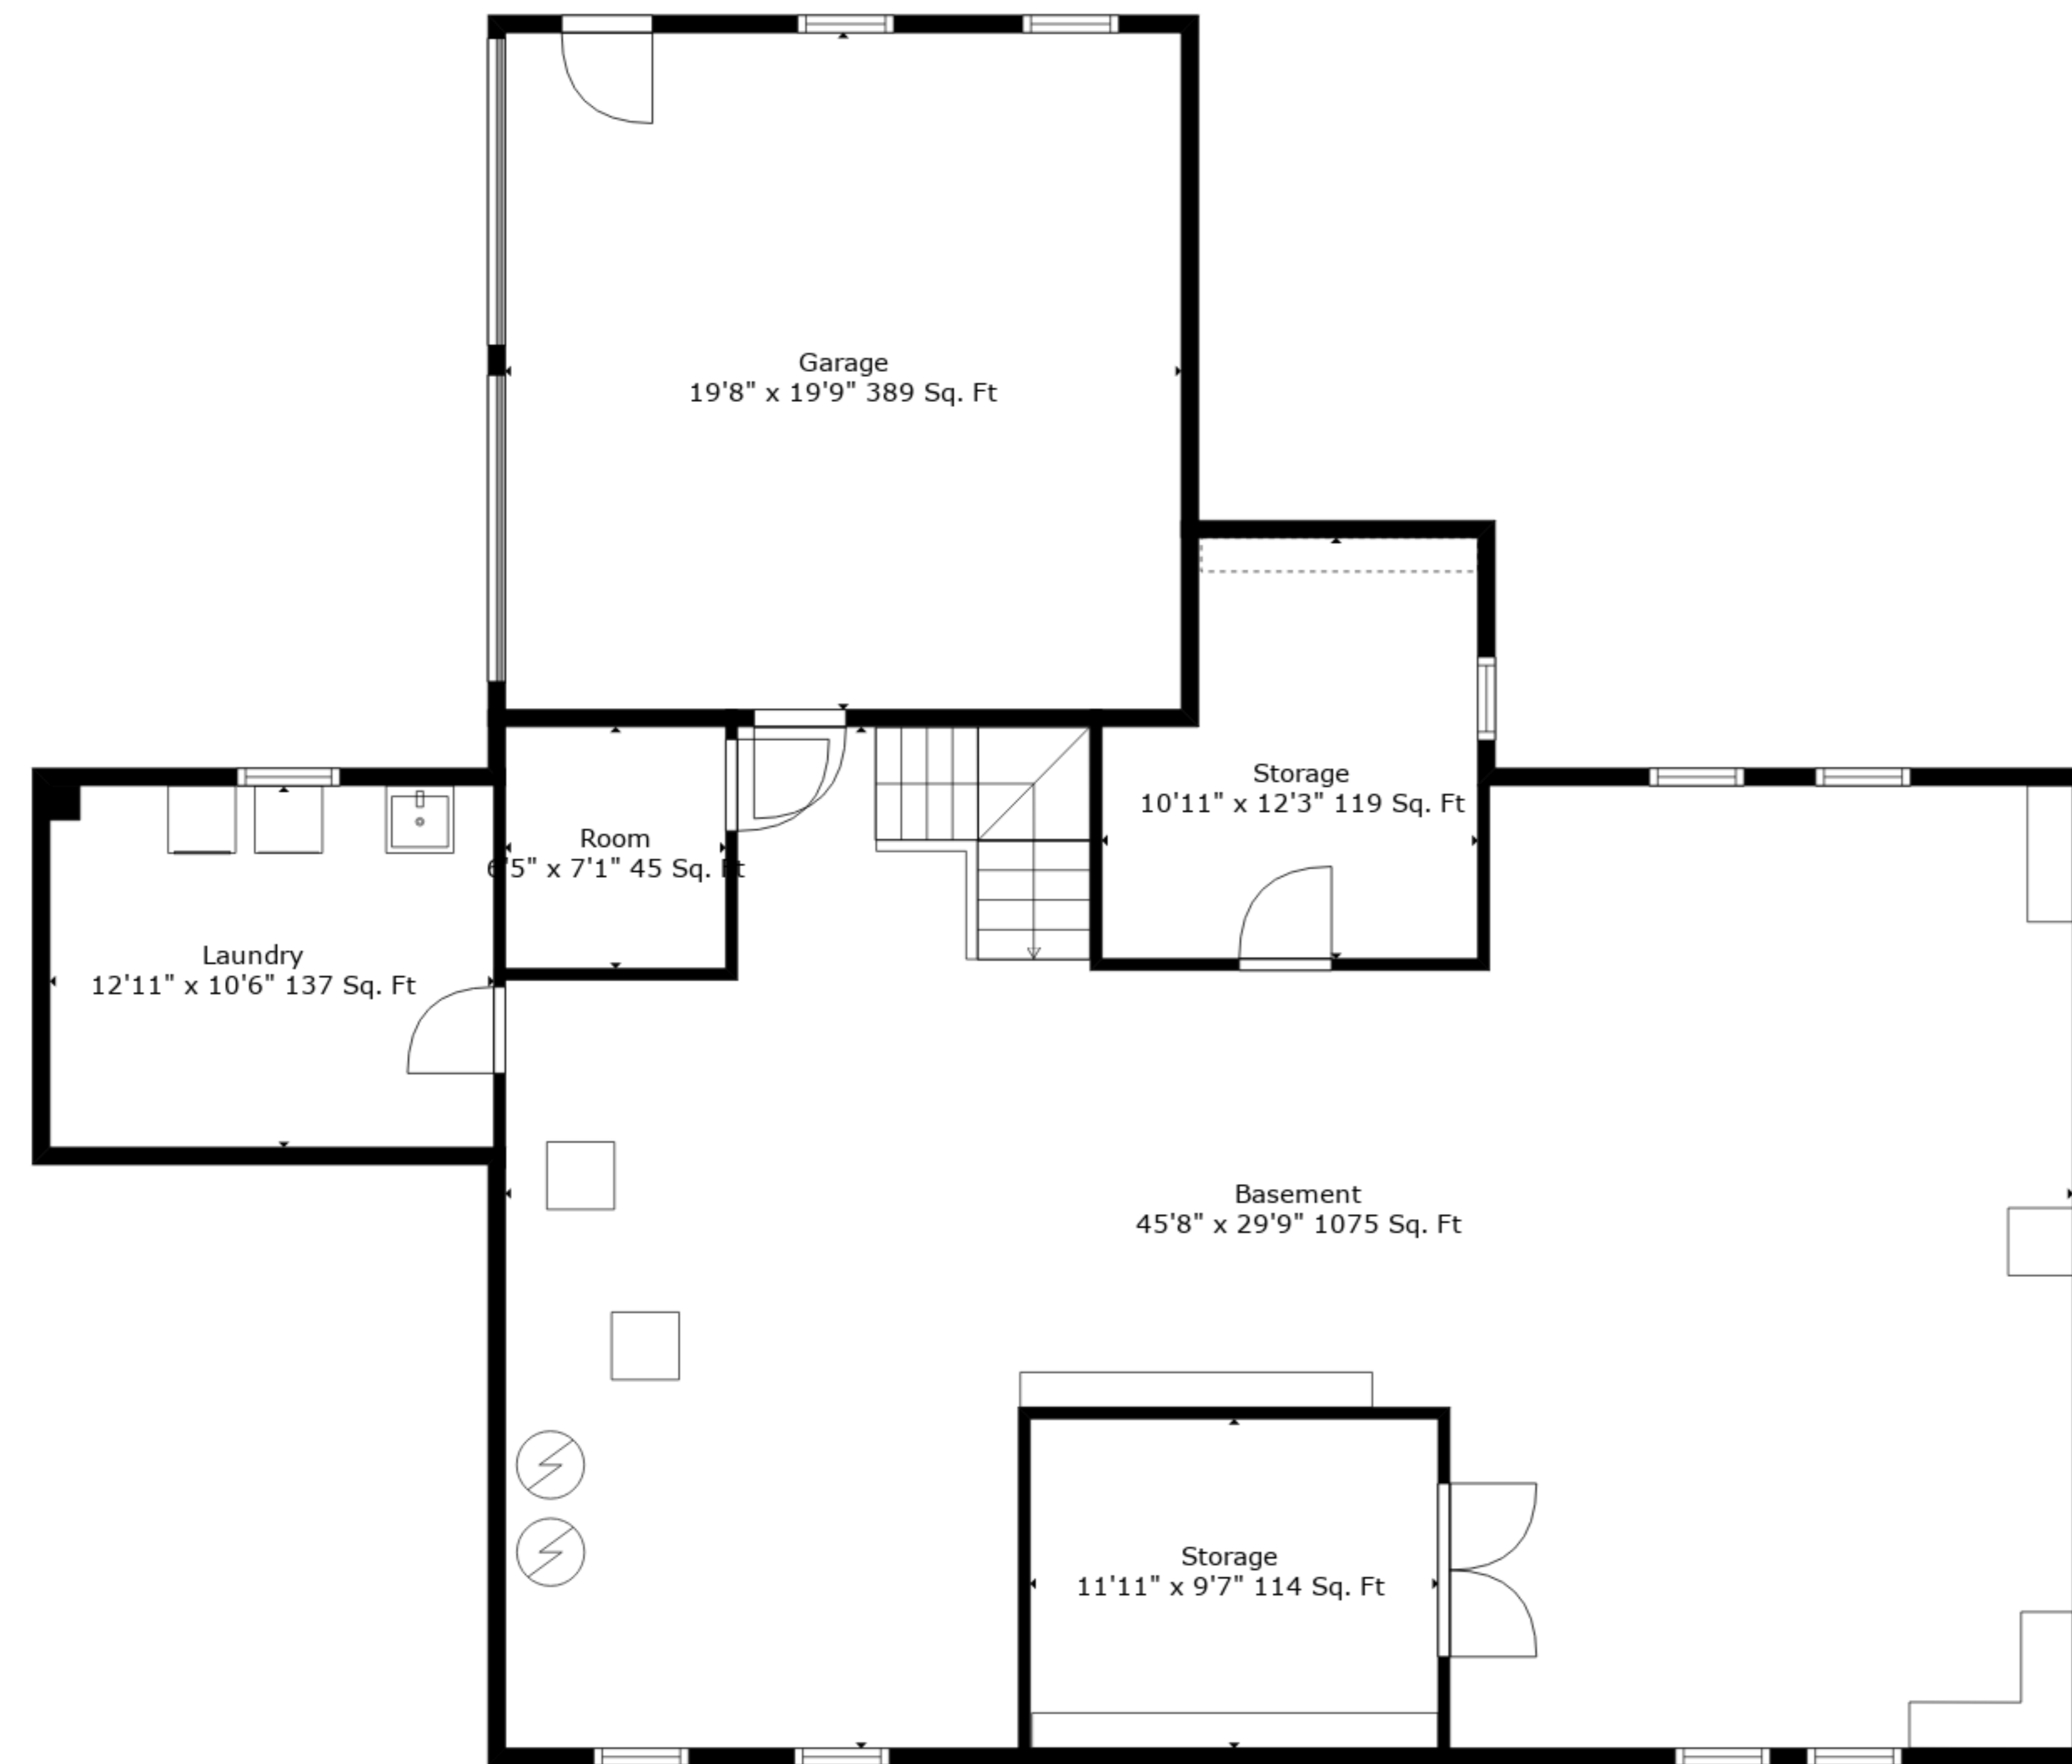

Measurements Are Deemed Highly Reliable But Not Guaranteed.

**TOTAL: 4927 sq. ft**

BELOW GROUND: 0 sq. ft, FLOOR 2: 2552 sq. ft, FLOOR 3: 1884 sq. ft, FLOOR 4: 491 sq. ft  
 EXCLUDED AREAS: STORAGE: 252 sq. ft, BASEMENT: 1082 sq. ft, LAUNDRY: 139 sq. ft,  
 ROOM: 45 sq. ft, GARAGE: 389 sq. ft

Measurements Are Deemed Highly Reliable But Not Guaranteed.

Room  
28'1" x 21'7" 491 Sq. Ft

**TOTAL: 4927 sq. ft**

BELOW GROUND: 0 sq. ft, FLOOR 2: 2552 sq. ft, FLOOR 3: 1884 sq. ft, FLOOR 4: 491 sq. ft  
EXCLUDED AREAS: STORAGE: 252 sq. ft, BASEMENT: 1082 sq. ft, LAUNDRY: 139 sq. ft,  
ROOM: 45 sq. ft, GARAGE: 389 sq. ft

Measurements Are Deemed Highly Reliable But Not Guaranteed.

Floor 2

Floor 3

Floor 1

Floor 4

**TOTAL: 4927 sq. ft**  
 BELOW GROUND: 0 sq. ft, FLOOR 2: 2552 sq. ft, FLOOR 3: 1884 sq. ft, FLOOR 4: 491 sq. ft  
 EXCLUDED AREAS: STORAGE: 252 sq. ft, BASEMENT: 1082 sq. ft, LAUNDRY: 139 sq. ft,  
 ROOM: 45 sq. ft, GARAGE: 389 sq. ft