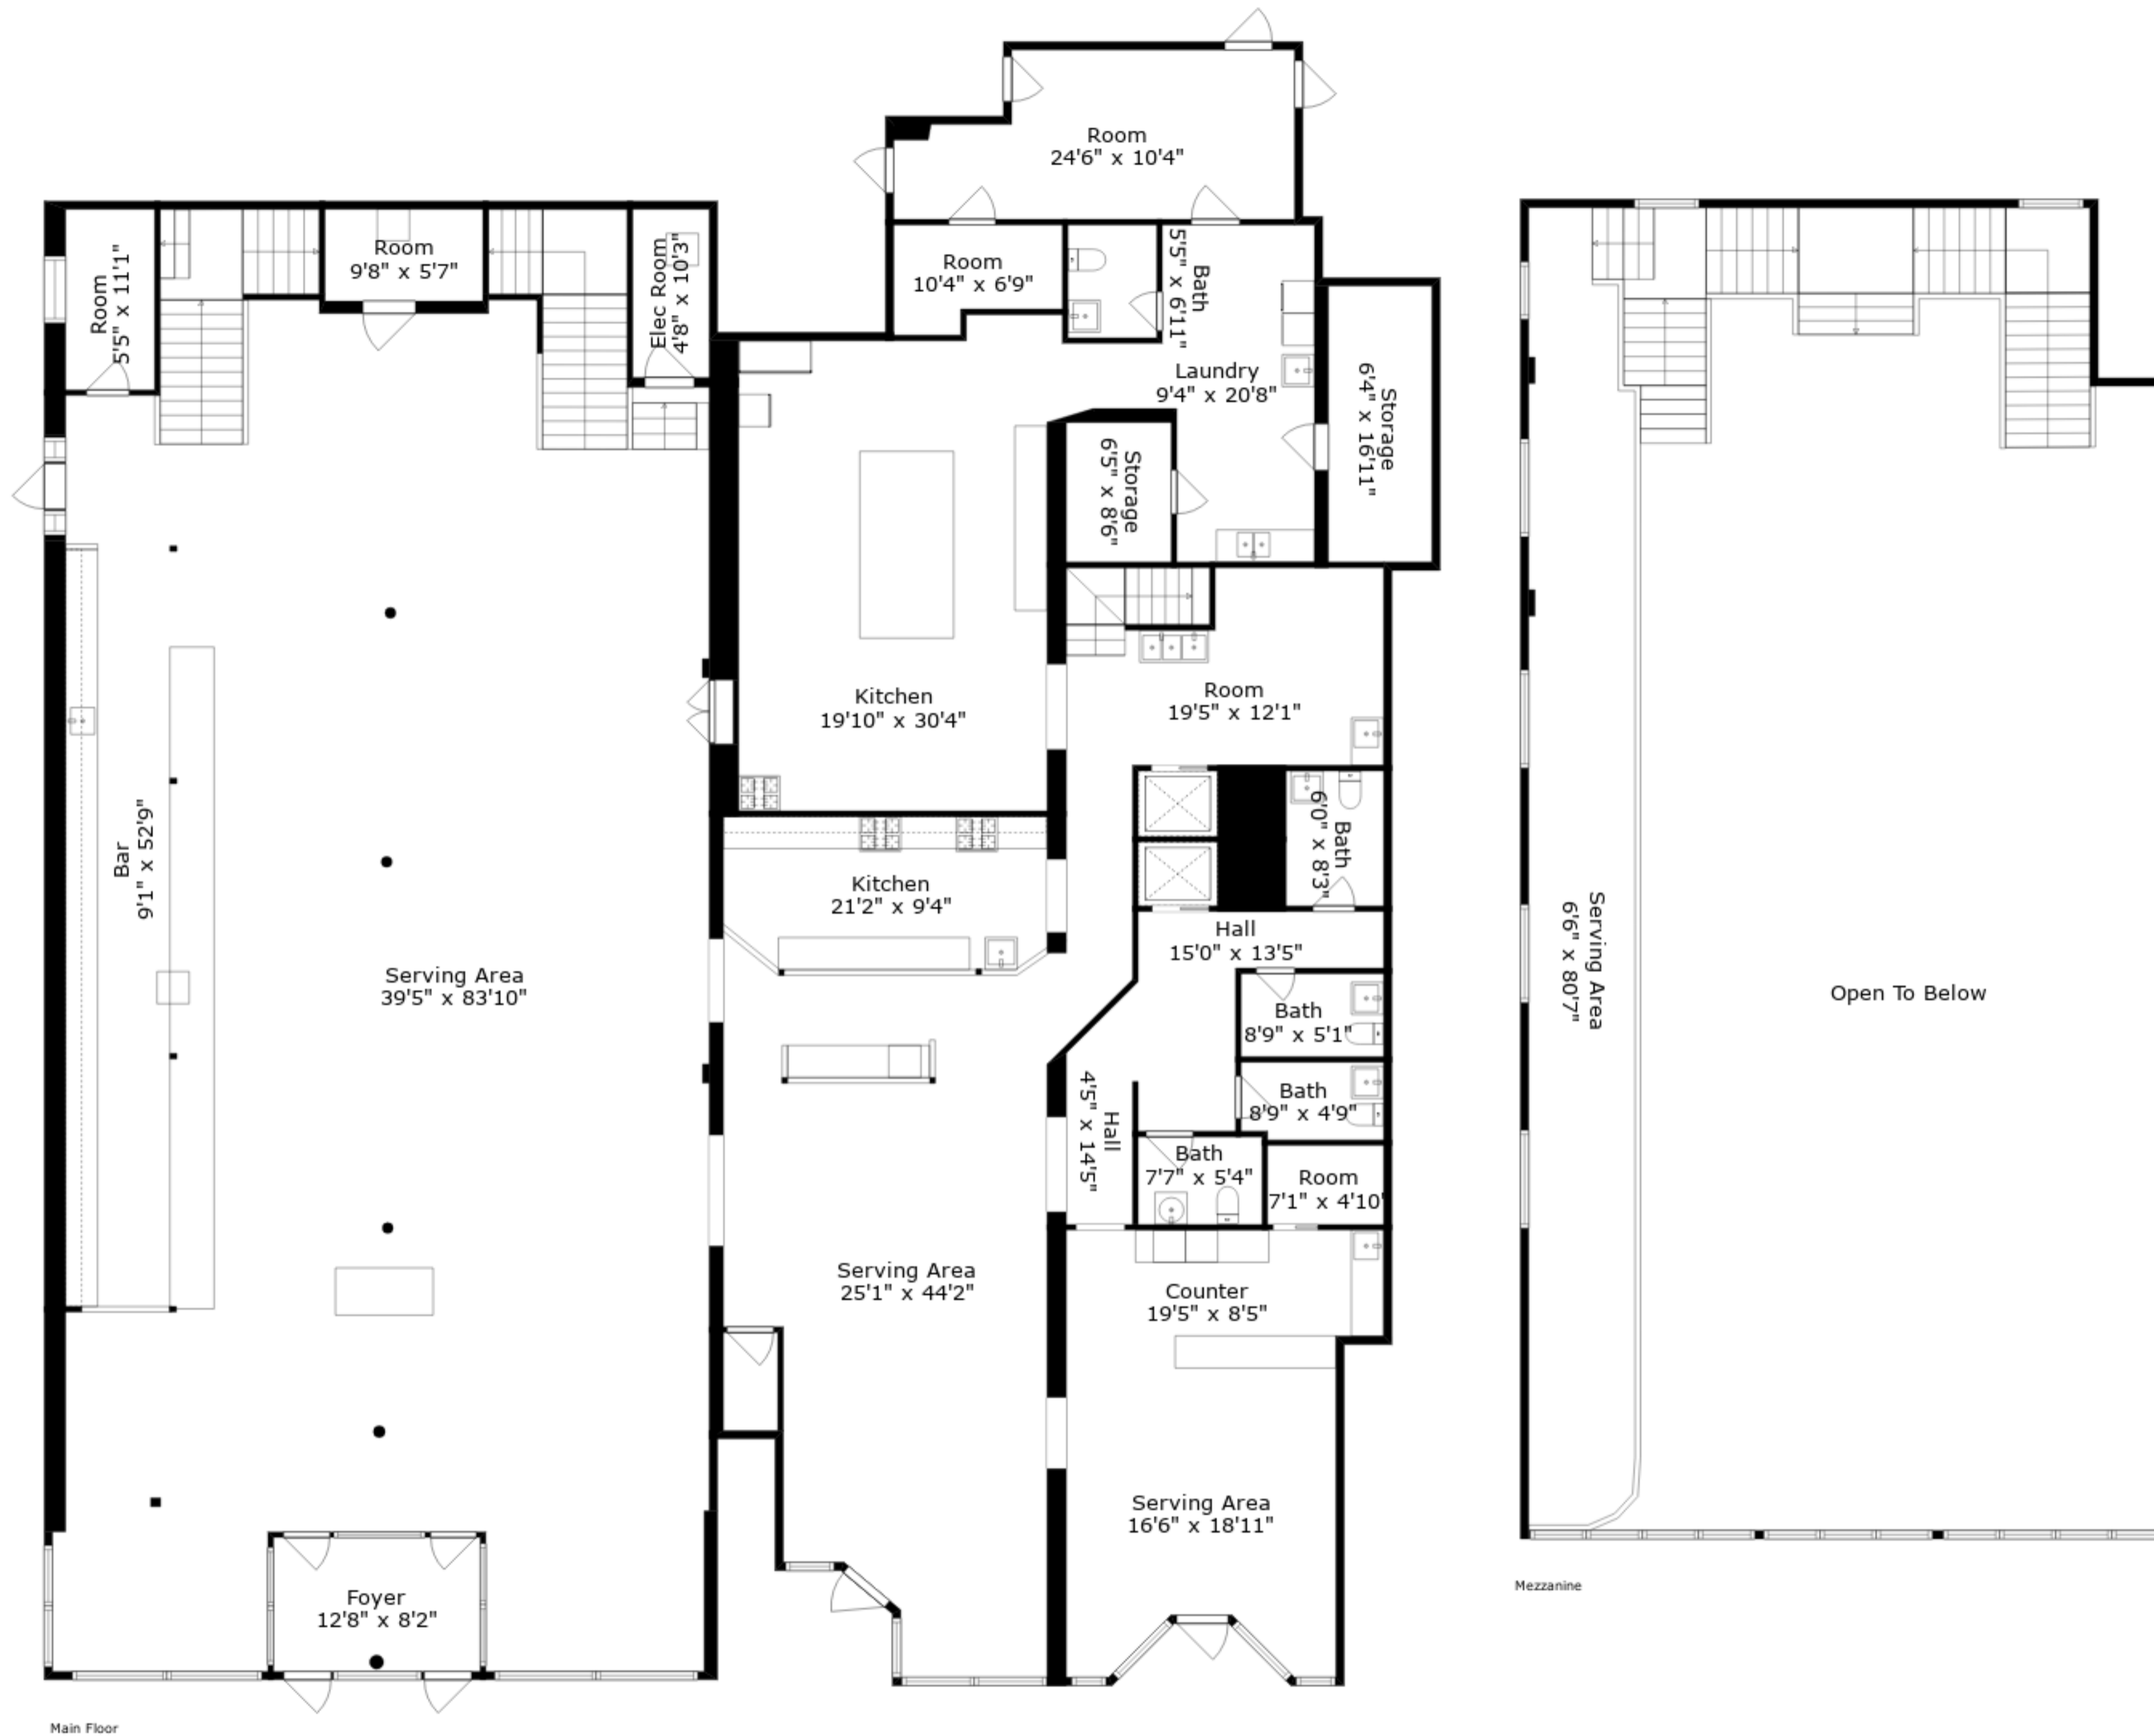

ESTIMATED AREAS

GLA MAIN FLOOR: 7290 sq. ft EXCLUDED AREAS 0 sq. ft
 GLA MEZZANINE: 877 sq. ft EXCLUDED AREAS 2377 sq. ft
 Total GLA 8167 sq. ft, total area 8167 sq. ft

Sizes And Dimensions Are Approximate. Actual May Vary.