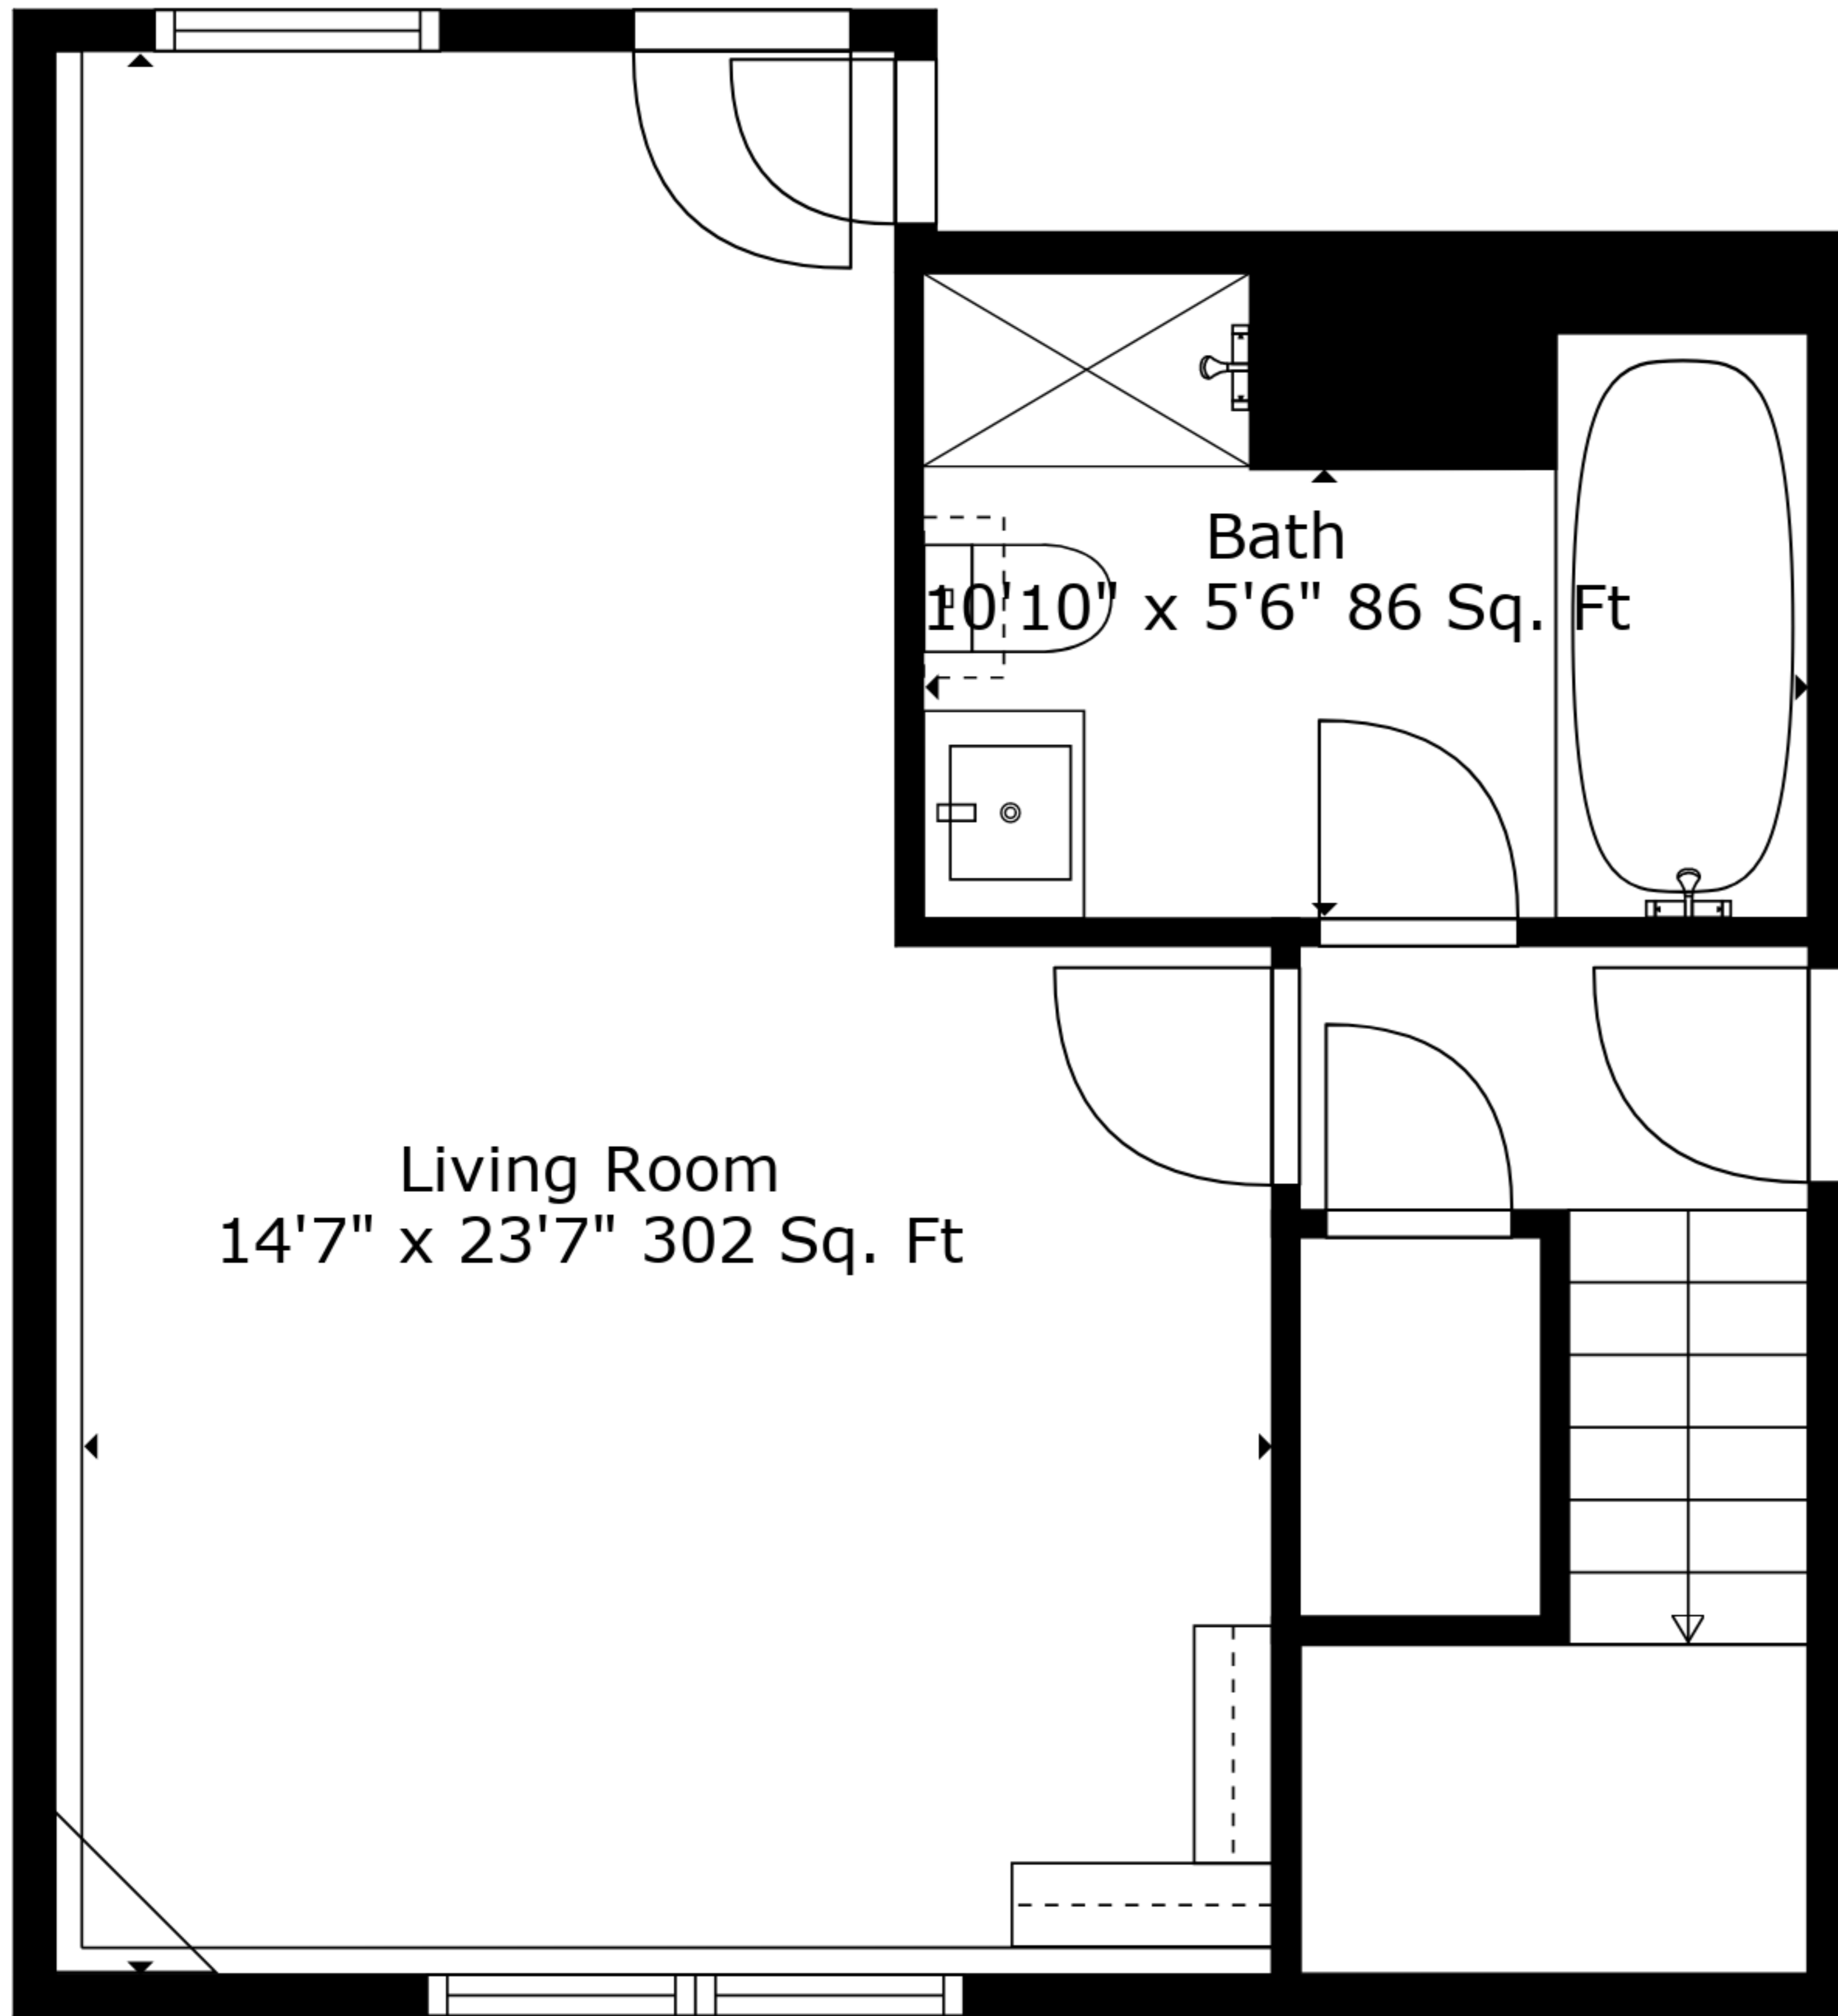

Living Room
14'7" x 23'7" 302 Sq. Ft

Bath
10'10" x 5'6" 86 Sq. Ft

TOTAL: 1577 sq. ft
BELOW GROUND: 478 sq. ft, FLOOR 2: 1099 sq. ft
EXCLUDED AREAS: FIREPLACE: 9 sq. ft

Measurements Are Deemed Highly Reliable But Not Guaranteed.

TOTAL: 1577 sq. ft

BELOW GROUND: 478 sq. ft, FLOOR 2: 1099 sq. ft

EXCLUDED AREAS: FIREPLACE: 9 sq. ft

Measurements Are Deemed Highly Reliable But Not Guaranteed.

Floor 1

Floor 2

TOTAL: 1577 sq. ft
 BELOW GROUND: 478 sq. ft, FLOOR 2: 1099 sq. ft
 EXCLUDED AREAS: FIREPLACE: 9 sq. ft