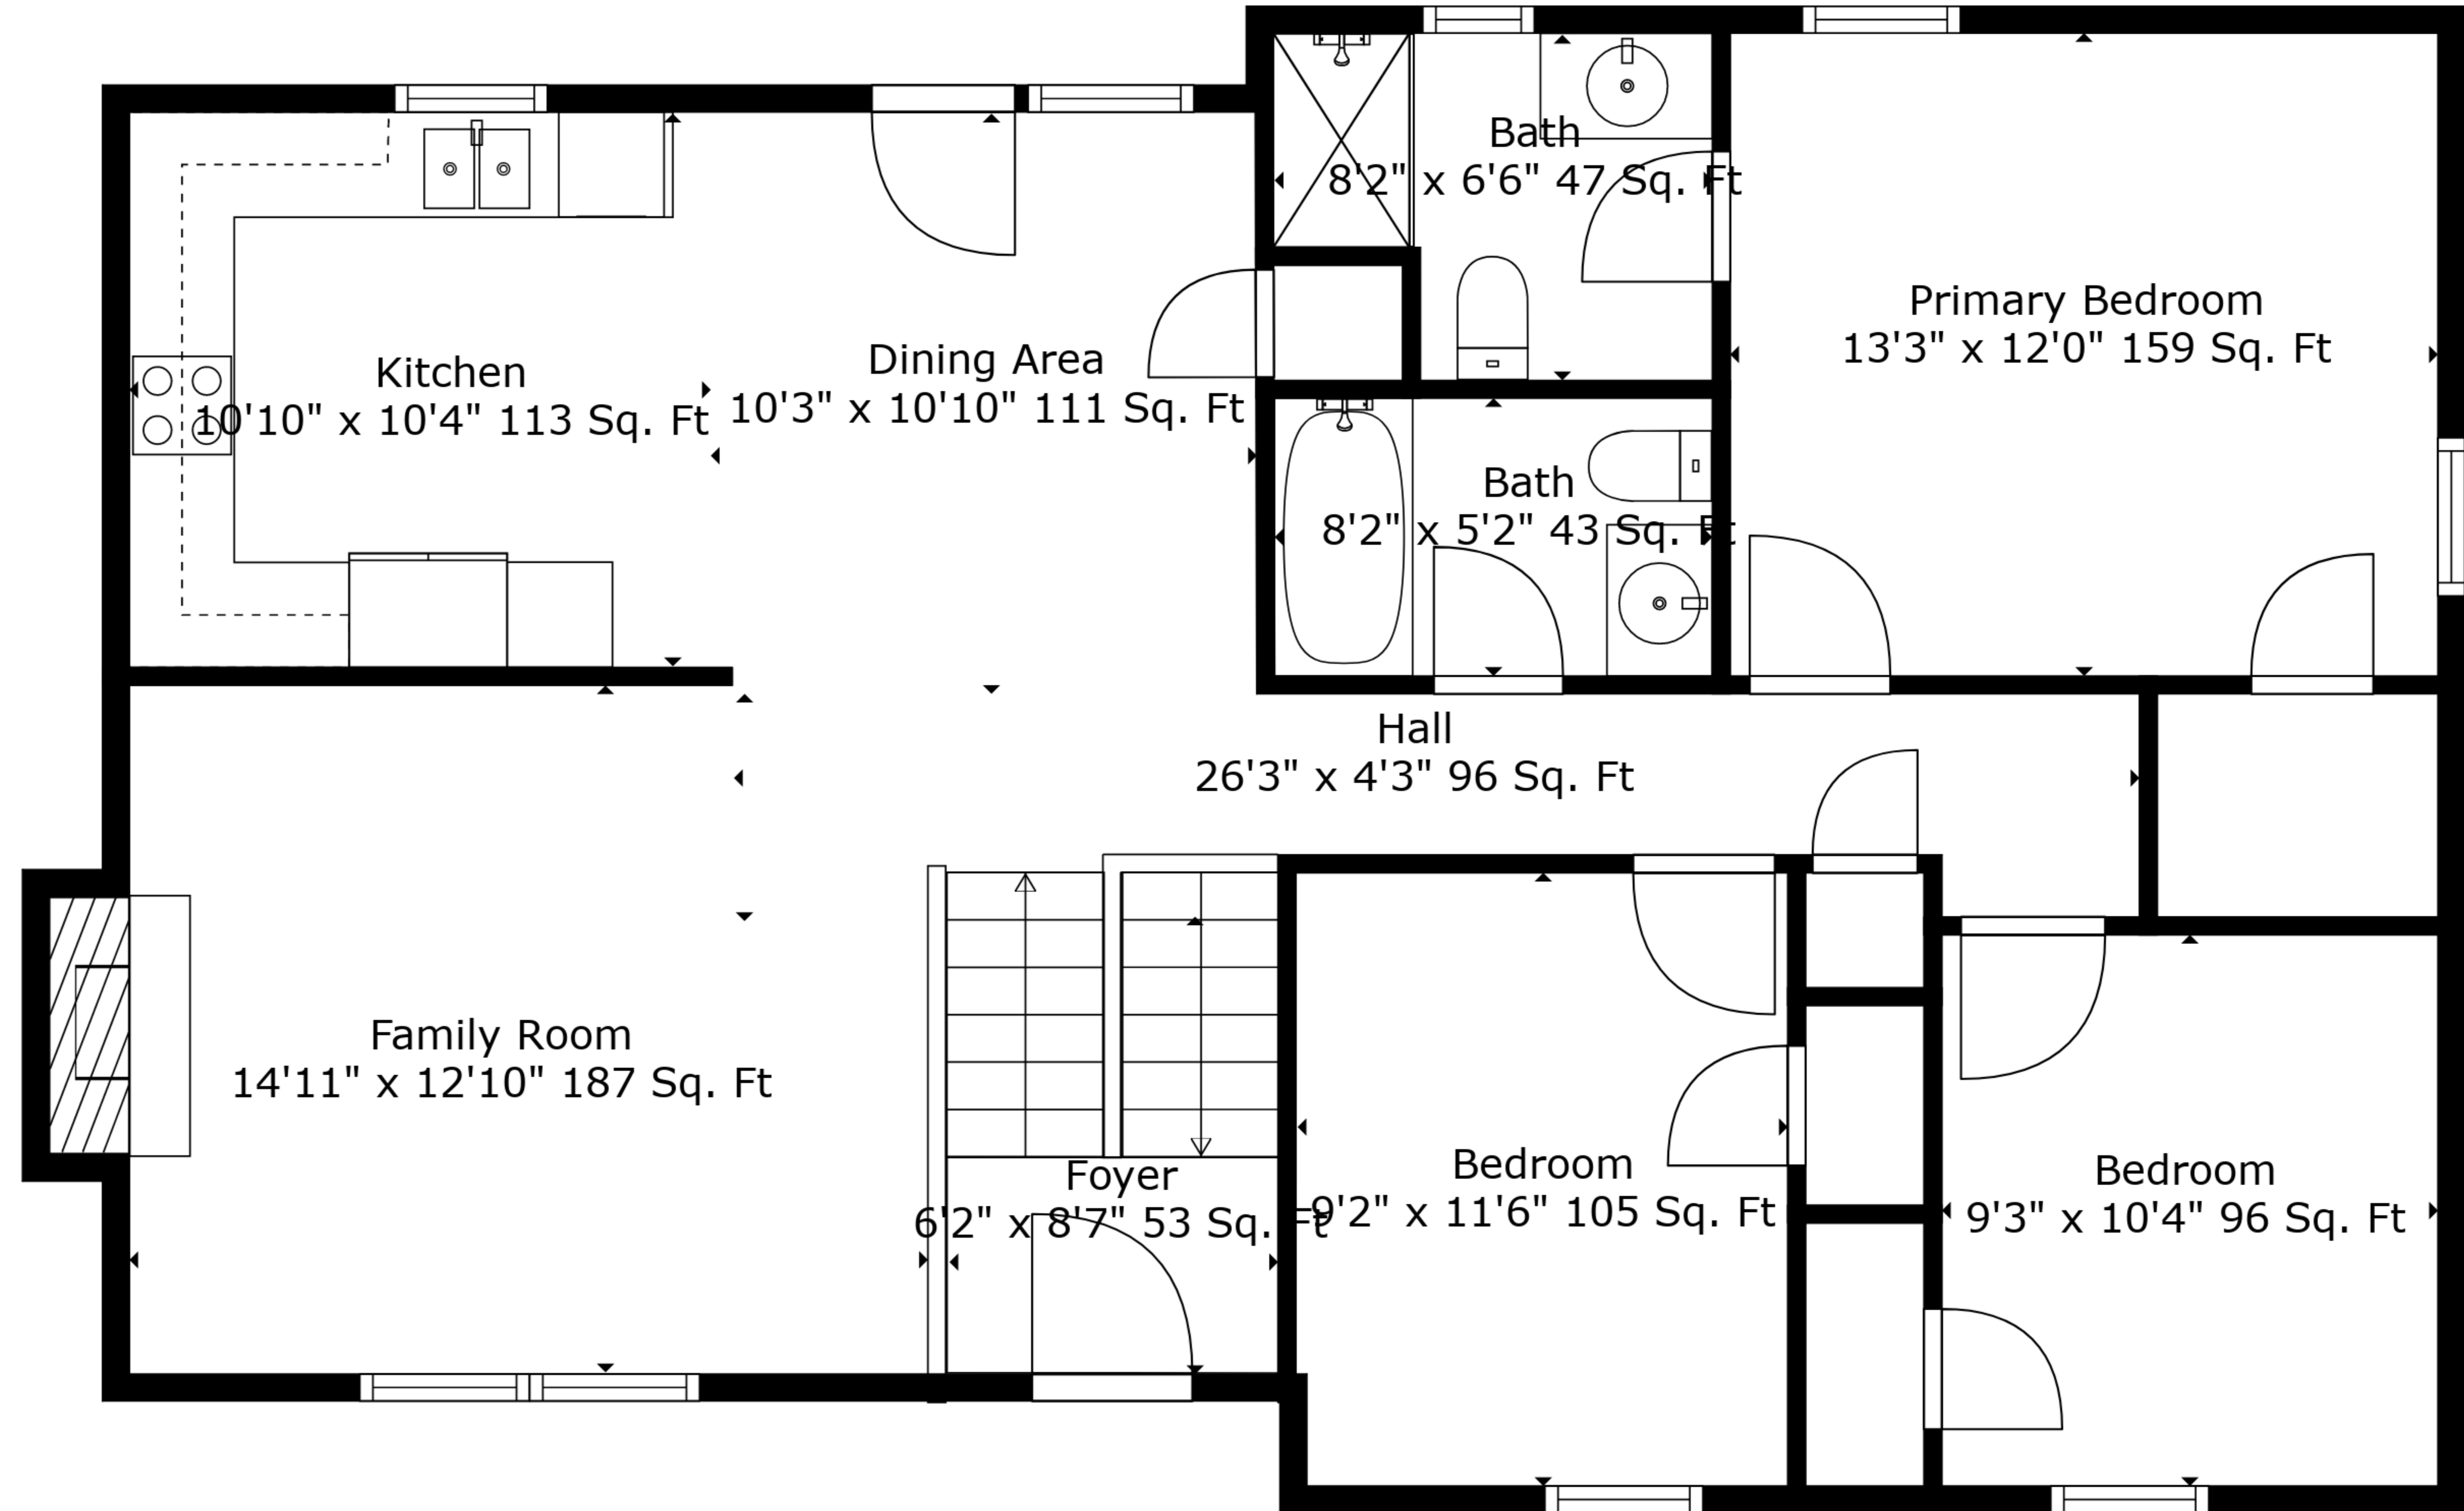

Living Room
14'7" x 23'7" 302 Sq. Ft

Bath
10'10" x 5'6" 86 Sq. Ft

TOTAL: 1577 sq. ft
BELOW GROUND: 478 sq. ft, FLOOR 2: 1099 sq. ft
EXCLUDED AREAS: FIREPLACE: 9 sq. ft

Measurements Are Deemed Highly Reliable But Not Guaranteed.

TOTAL: 1577 sq. ft

BELOW GROUND: 478 sq. ft, FLOOR 2: 1099 sq. ft

EXCLUDED AREAS: FIREPLACE: 9 sq. ft

Measurements Are Deemed Highly Reliable But Not Guaranteed.

Floor 1

Floor 2

TOTAL: 1577 sq. ft
 BELOW GROUND: 478 sq. ft, FLOOR 2: 1099 sq. ft
 EXCLUDED AREAS: FIREPLACE: 9 sq. ft