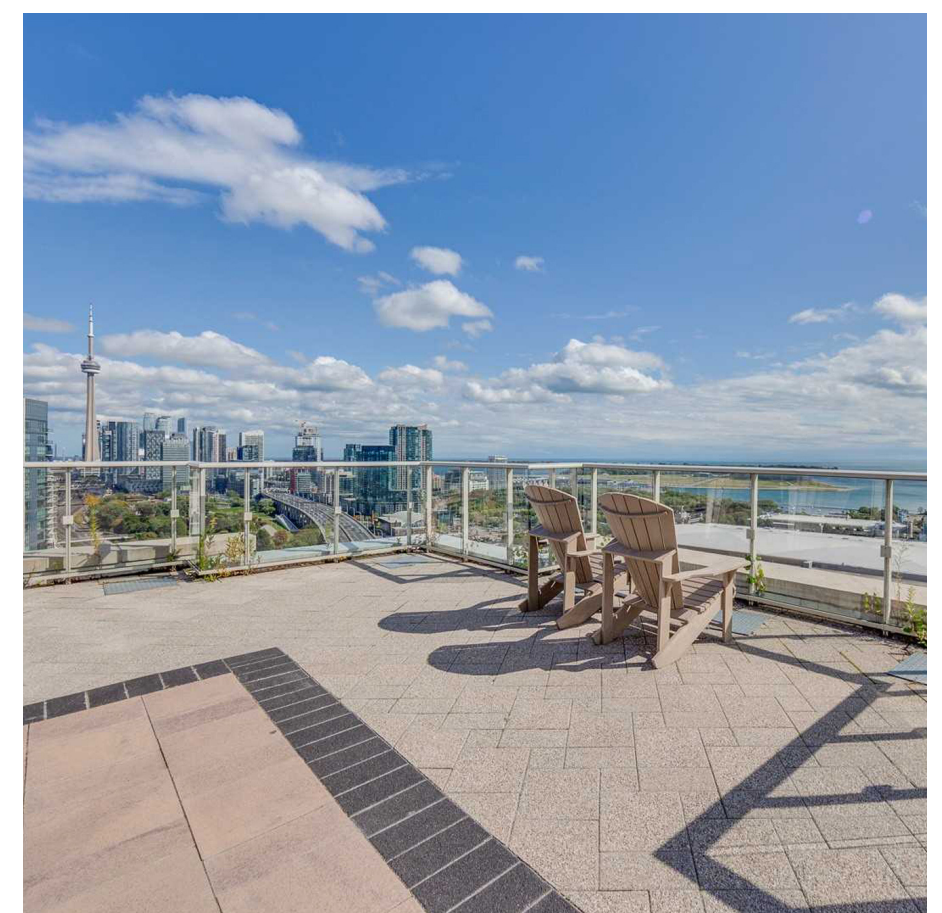

HoodQ

Disclaimer: These materials have been prepared for Teranet and are not intended to solicit buyers or sellers currently under contract with a brokerage. By accessing this information you have agreed to our terms of service, which are hereby incorporated by reference. This information may contain errors and omissions. You are not permitted to rely on the contents of this information and must take steps to independently verify its contents with the appropriate authorities (school boards, governments etc.). As a recipient of this information, you agree not to hold us, our licensors or the owners of the information liable for any damages, howsoever caused.

Lainey Bonsell & Teresita Link
LTHOME.ca
Bringing your dreams home.

ROYAL LEPAGE
Estate Realty
BROKERAGE INDEPENDENTLY OWNED AND OPERATED