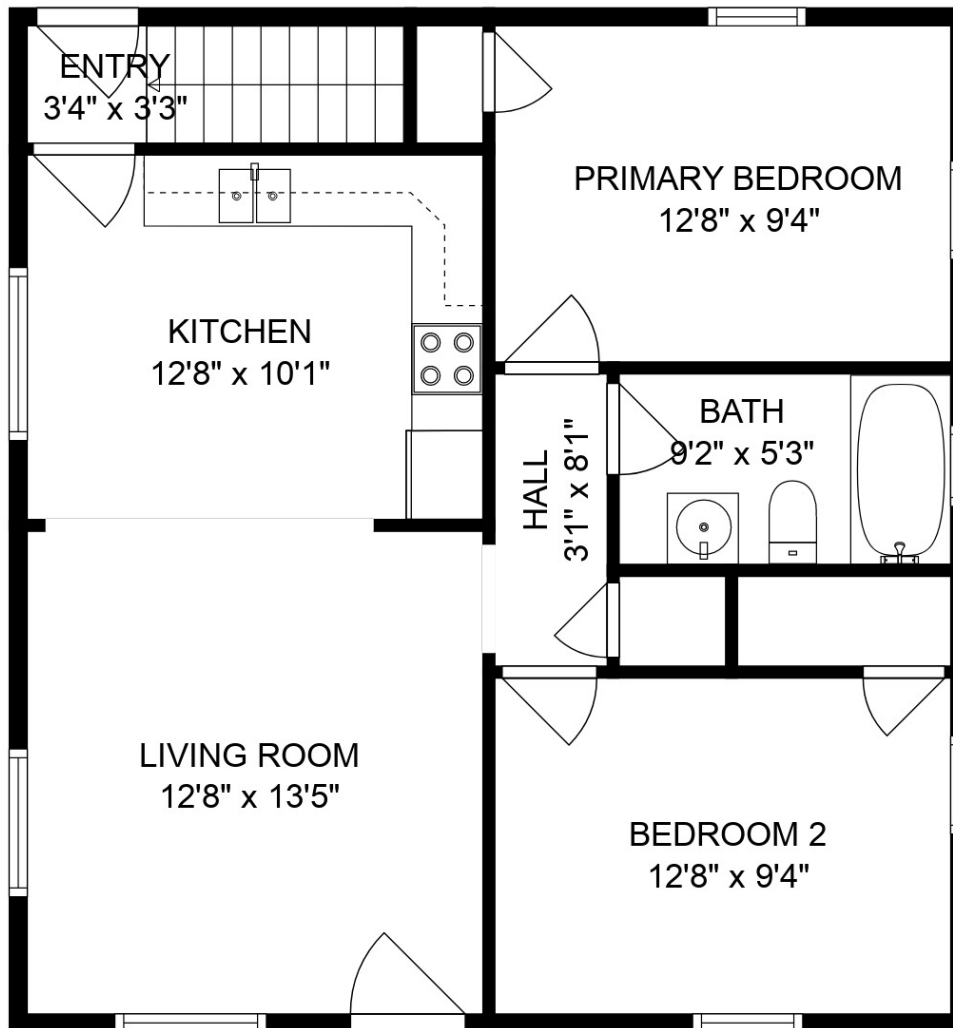

LOWER FLOOR

MAIN FLOOR

Estimated areas

GLA FLOOR 1: 0 sq. ft, excluded 755 sq. ft
 GLA MAIN FLOOR: 755 sq. ft, excluded 0 sq. ft
 Total GLA 755 sq. ft, total scanned area 1510 sq. ft

SIZES AND DIMENSIONS ARE APPROXIMATE. ACTUAL MAY VARY.

Estimated areas

GLA FLOOR 1: 0 sq. ft, excluded 755 sq. ft
GLA MAIN FLOOR: 755 sq. ft, excluded 0 sq. ft
Total GLA 755 sq. ft, total scanned area 1510 sq. ft

SIZES AND DIMENSIONS ARE APPROXIMATE. ACTUAL MAY VARY.