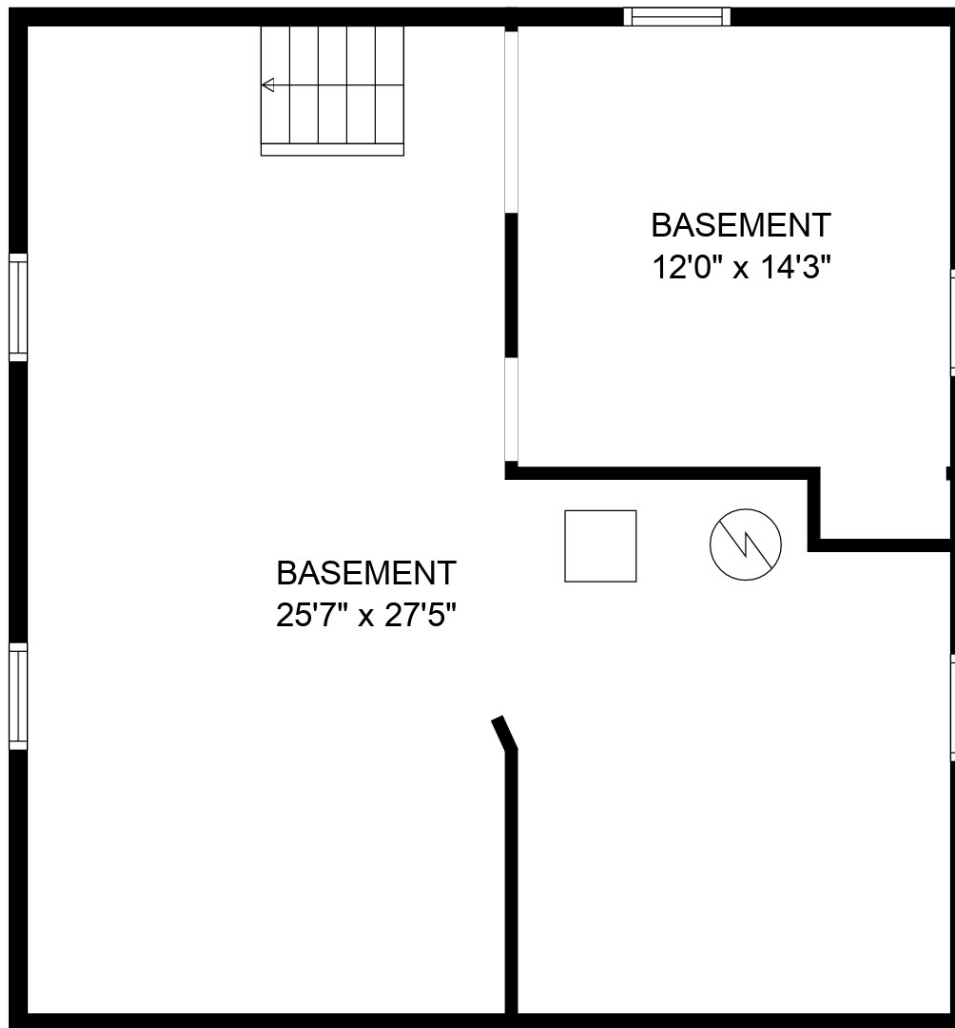

LOWER FLOOR

MAIN FLOOR

Estimated areas

GLA FLOOR 1: 0 sq. ft, excluded 755 sq. ft
 GLA MAIN FLOOR: 755 sq. ft, excluded 0 sq. ft
 Total GLA 755 sq. ft, total scanned area 1510 sq. ft

SIZES AND DIMENSIONS ARE APPROXIMATE. ACTUAL MAY VARY.

Estimated areas

GLA FLOOR 1: 0 sq. ft, excluded 755 sq. ft
GLA MAIN FLOOR: 755 sq. ft, excluded 0 sq. ft
Total GLA 755 sq. ft, total scanned area 1510 sq. ft

SIZES AND DIMENSIONS ARE APPROXIMATE. ACTUAL MAY VARY.