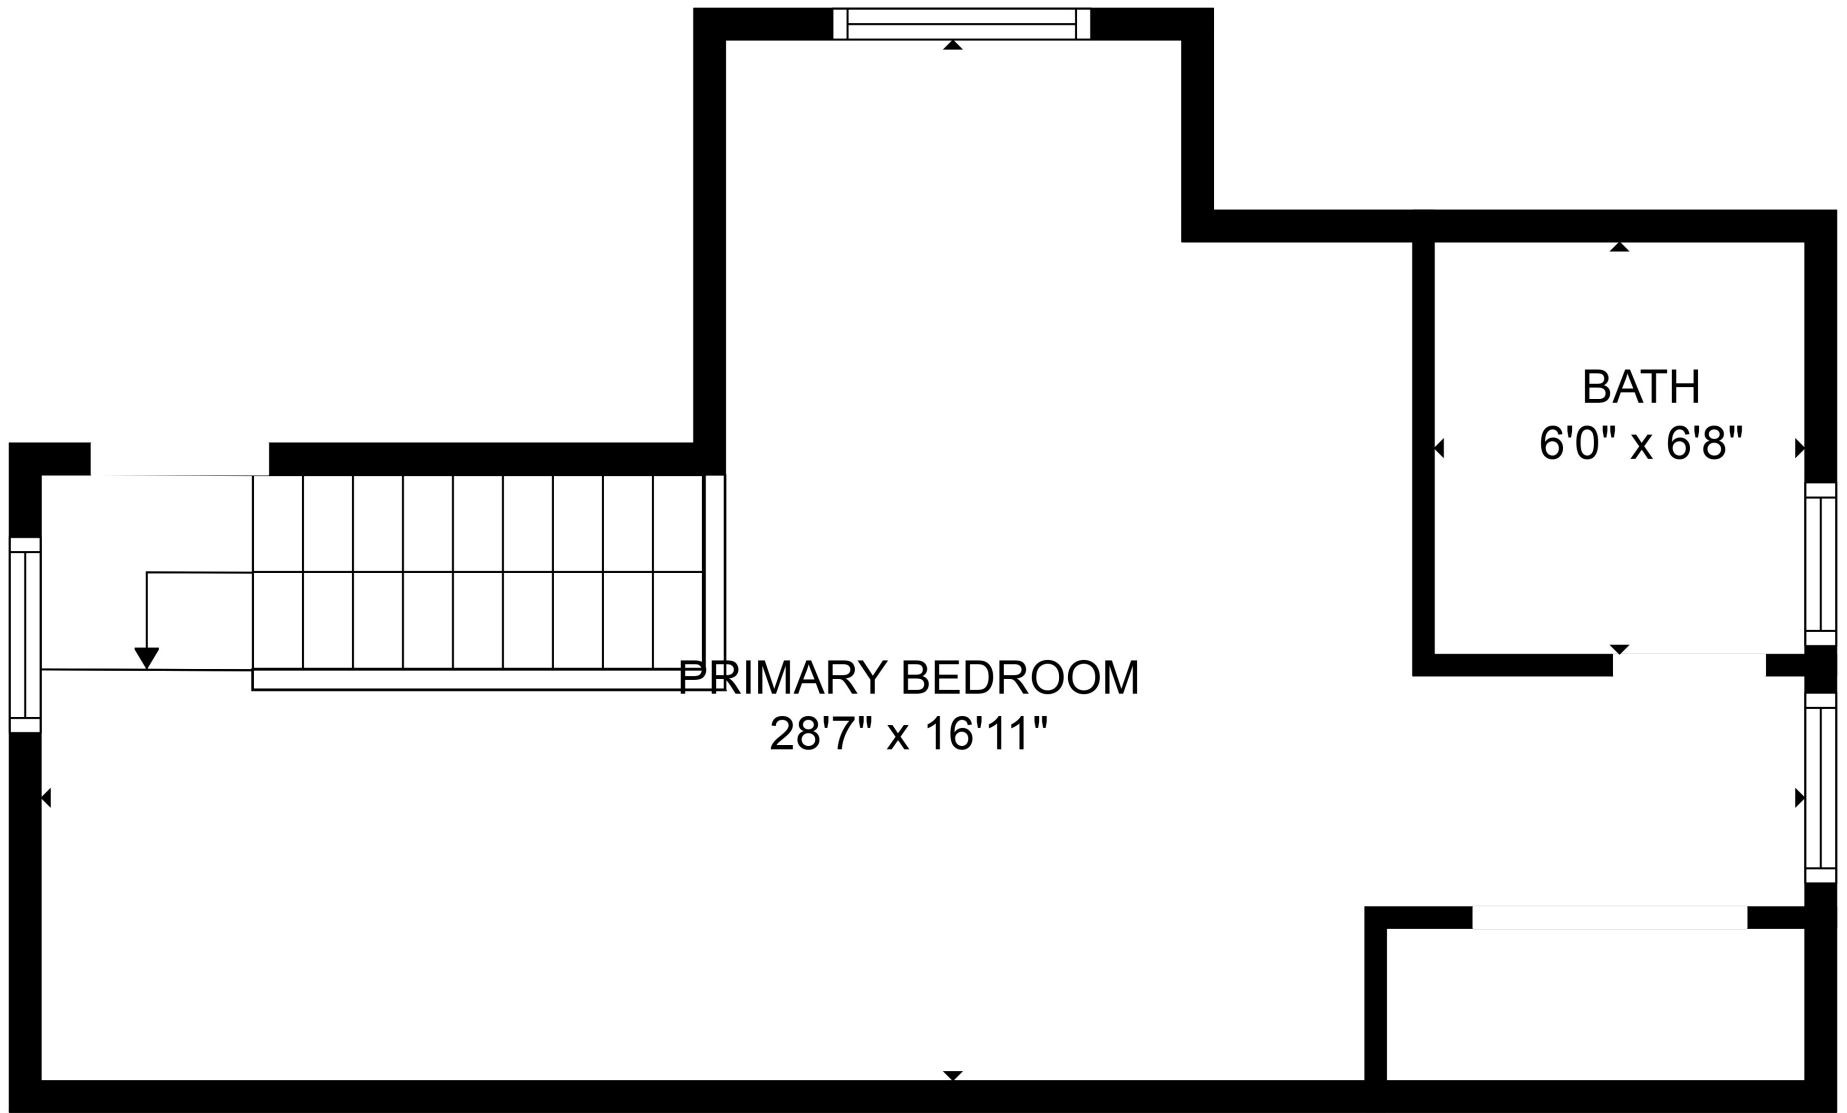

FLOOR 2

FLOOR 3

FLOOR 1

Total scanned area: 1952 sq. ft

PRIMARY BEDROOM
28'7" x 16'11"

BATH
6'0" x 6'8"

Total scanned area: 1952 sq. ft

MEASUREMENTS ARE CALCULATED BY CUBICASA TECHNOLOGY. DEEMED HIGHLY RELIABLE BUT NOT GUARANTEED.

Total scanned area: 1952 sq. ft

MEASUREMENTS ARE CALCULATED BY CUBICASA TECHNOLOGY. DEEMED HIGHLY RELIABLE BUT NOT GUARANTEED.

GARAGE
26'2" x 24'7"

Total scanned area: 1952 sq. ft

MEASUREMENTS ARE CALCULATED BY CUBICASA TECHNOLOGY. DEEMED HIGHLY RELIABLE BUT NOT GUARANTEED.