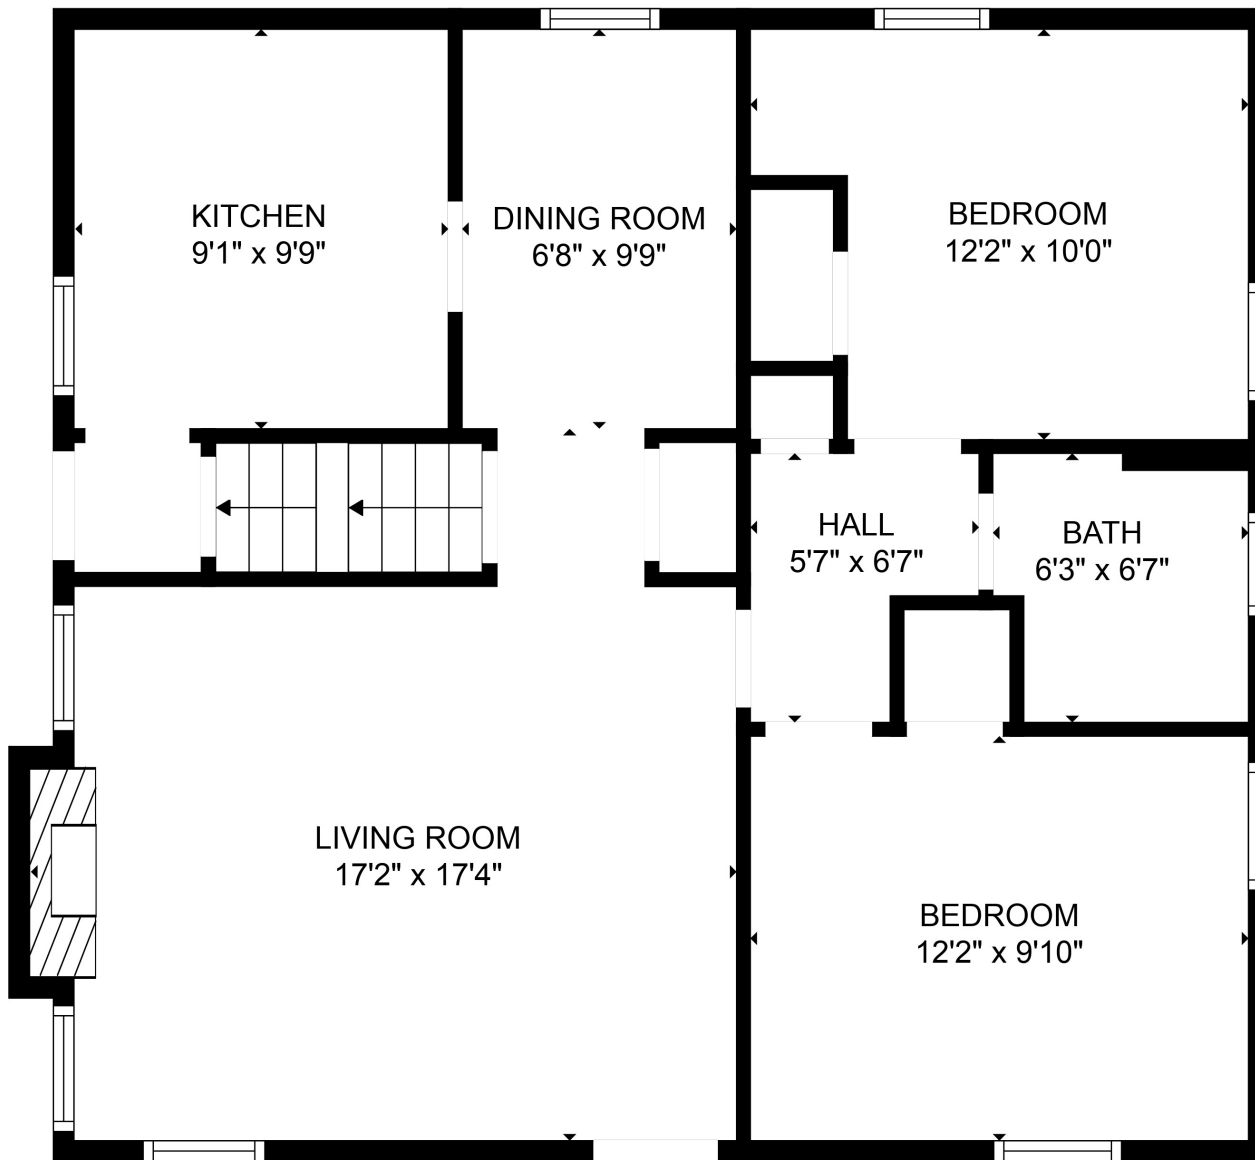

FLOOR 2

FLOOR 3

FLOOR 1

Total scanned area: 1952 sq. ft

PRIMARY BEDROOM
28'7" x 16'11"

BATH
6'0" x 6'8"

Total scanned area: 1952 sq. ft

MEASUREMENTS ARE CALCULATED BY CUBICASA TECHNOLOGY. DEEMED HIGHLY RELIABLE BUT NOT GUARANTEED.

Total scanned area: 1952 sq. ft

MEASUREMENTS ARE CALCULATED BY CUBICASA TECHNOLOGY. DEEMED HIGHLY RELIABLE BUT NOT GUARANTEED.

GARAGE
26'2" x 24'7"

Total scanned area: 1952 sq. ft

MEASUREMENTS ARE CALCULATED BY CUBICASA TECHNOLOGY. DEEMED HIGHLY RELIABLE BUT NOT GUARANTEED.