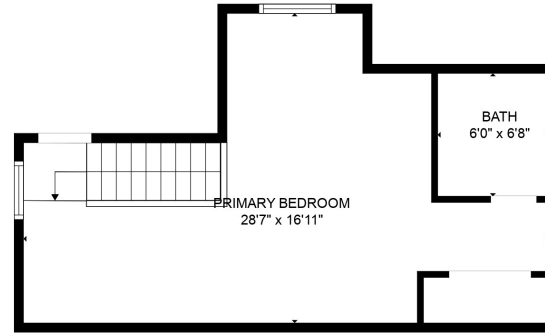

FLOOR 2

FLOOR 3

FLOOR 1

Total scanned area: 1952 sq. ft

PRIMARY BEDROOM
28'7" x 16'11"

BATH
6'0" x 6'8"

Total scanned area: 1952 sq. ft

MEASUREMENTS ARE CALCULATED BY CUBICASA TECHNOLOGY. DEEMED HIGHLY RELIABLE BUT NOT GUARANTEED.

Total scanned area: 1952 sq. ft

MEASUREMENTS ARE CALCULATED BY CUBICASA TECHNOLOGY. DEEMED HIGHLY RELIABLE BUT NOT GUARANTEED.

GARAGE
26'2" x 24'7"

Total scanned area: 1952 sq. ft

MEASUREMENTS ARE CALCULATED BY CUBICASA TECHNOLOGY. DEEMED HIGHLY RELIABLE BUT NOT GUARANTEED.