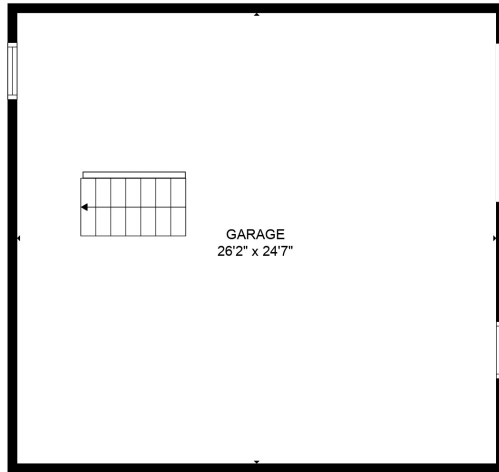

FLOOR 2

FLOOR 3

FLOOR 1

Total scanned area: 1952 sq. ft

PRIMARY BEDROOM
28'7" x 16'11"

BATH
6'0" x 6'8"

Total scanned area: 1952 sq. ft

MEASUREMENTS ARE CALCULATED BY CUBICASA TECHNOLOGY. DEEMED HIGHLY RELIABLE BUT NOT GUARANTEED.

Total scanned area: 1952 sq. ft

MEASUREMENTS ARE CALCULATED BY CUBICASA TECHNOLOGY. DEEMED HIGHLY RELIABLE BUT NOT GUARANTEED.

GARAGE
26'2" x 24'7"

Total scanned area: 1952 sq. ft

MEASUREMENTS ARE CALCULATED BY CUBICASA TECHNOLOGY. DEEMED HIGHLY RELIABLE BUT NOT GUARANTEED.