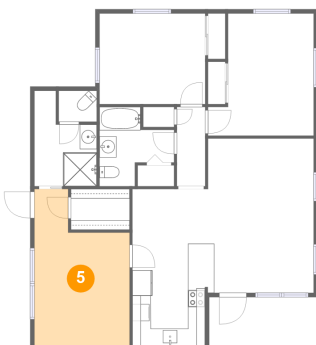

5 Floor 1 - Primary Bedroom

Dimensions: 11'3" x 18'5"
Area: 169 sq. ft
Counted as Living Area:
Yes

Heated: Yes
Finished: Yes
Enclosed: Yes
Contiguous:
Yes
Permitted: Yes
Wet Space: No
Addition: No
Conversion: No