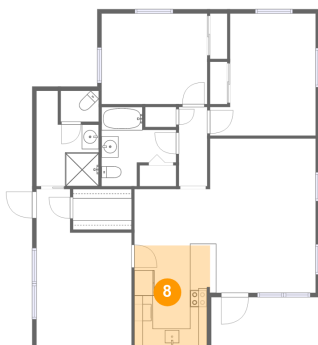

8 Floor 1 - Kitchen

Dimensions: 8'11" x 11'9"
Area: 103 sq. ft
Counted as Living Area:
Yes

Heated: Yes
Finished: Yes
Enclosed: Yes
Contiguous:
Yes
Permitted: Yes
Wet Space: No
Addition: No
Conversion: No