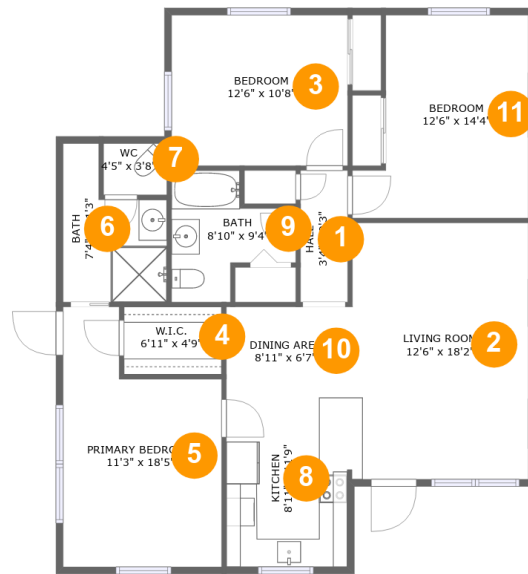

## Property Summary

 **0** garages

 **3** bedrooms

 **2** bathrooms

 **0** half baths

 **1** floors

 **1,191** Gross Living Area sqft

 **1,210** total sqft

## Room Dimensions

Floor 1

Total sqft: 1210

Living area: 1191

#	Room name	Dimensions	Area (sqft)	Counted as Living Area
1	Hall	3'4" x 9'3"	31 sq. ft	Yes
2	Living Room	12'6" x 18'2"	226 sq. ft	Yes
3	Bedroom	12'6" x 10'8"	133 sq. ft	Yes
4	W.i.c.	6'11" x 4'9"	33 sq. ft	Yes
5	Primary Bedroom	11'3" x 18'5"	169 sq. ft	Yes
6	Bath	7'4" x 11'3"	63 sq. ft	Yes
7	Wc	4'5" x 3'8"	16 sq. ft	No
8	Kitchen	8'11" x 11'9"	103 sq. ft	Yes
9	Bath	8'10" x 9'4"	58 sq. ft	Yes
10	Dining Area	8'11" x 6'7"	59 sq. ft	Yes
11	Bedroom	12'6" x 14'4"	153 sq. ft	Yes

## 8 Floor 1 - Kitchen

Dimensions: 8'11" x 11'9"  
Area: 103 sq. ft  
Counted as Living Area:  
Yes

Heated: Yes  
Finished: Yes  
Enclosed: Yes  
Contiguous:  
Yes  
Permitted: Yes  
Wet Space: No  
Addition: No  
Conversion: No

## 10 Floor 1 - Dining Area

Dimensions: 8'11" x 6'7"  
Area: 59 sq. ft  
Counted as Living Area:  
Yes

Heated: Yes  
Finished: Yes  
Enclosed: Yes  
Contiguous:  
Yes  
Permitted: Yes  
Wet Space: No  
Addition: No  
Conversion: No