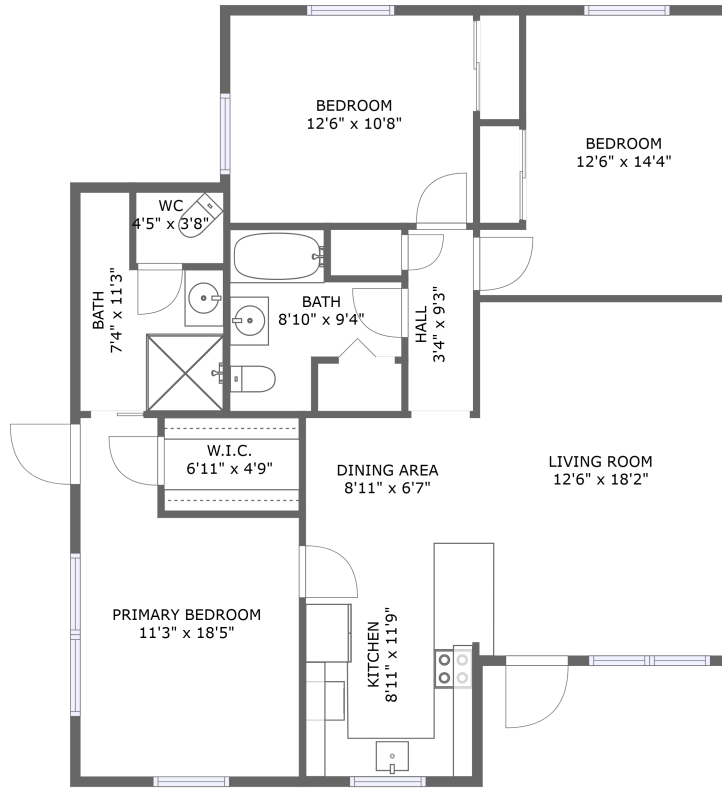

208 89th Avenue Northeast, Riviera Bay, St. Petersburg, Pinellas County, Florida, United

FLOOR 1

Property Summary

0 garages

3 bedrooms

2 bathrooms

0 half baths

1 floors

1,191 Gross Living Area sqft

1,210 total sqft