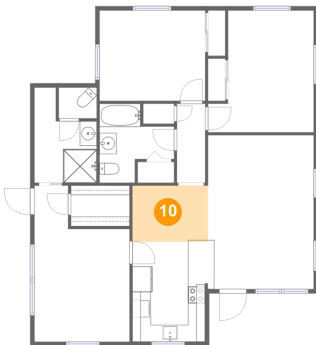

10 Floor 1 - Dining Area

Dimensions: 8'11" x 6'7"
Area: 59 sq. ft
Counted as Living Area:
Yes

Heated: Yes
Finished: Yes
Enclosed: Yes
Contiguous:
Yes
Permitted: Yes
Wet Space: No
Addition: No
Conversion: No