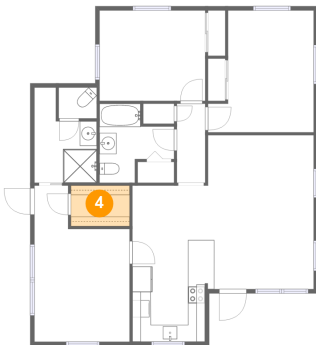

## 2 Floor 1 - Living Room

Dimensions: 12'6" x 18'2"  
Area: 226 sq. ft  
Counted as Living Area:  
Yes

Heated: Yes  
Finished: Yes  
Enclosed: Yes  
Contiguous:  
Yes  
Permitted: Yes  
Wet Space: No  
Addition: No  
Conversion: No

## 3 Floor 1 - Bedroom

Dimensions: 12'6" x 10'8"  
Area: 133 sq. ft  
Counted as Living Area:  
Yes

Heated: Yes  
Finished: Yes  
Enclosed: Yes  
Contiguous:  
Yes  
Permitted: Yes  
Wet Space: No  
Addition: No  
Conversion: No

## 4 Floor 1 - W.i.c.

Dimensions: 6'11" x 4'9"  
Area: 33 sq. ft  
Counted as Living Area:  
Yes

Heated: Yes  
Finished: Yes  
Enclosed: Yes  
Contiguous:  
Yes  
Permitted: Yes  
Wet Space: No  
Addition: No  
Conversion: No