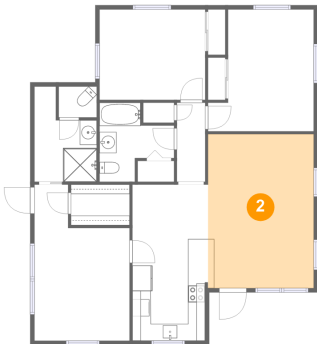

## 1 Floor 1 - Hall

Dimensions: 3'4" x 9'3"  
Area: 31 sq. ft  
Counted as Living Area:  
Yes

Heated: Yes  
Finished: Yes  
Enclosed: Yes  
Contiguous:  
Yes  
Permitted: Yes  
Wet Space: No  
Addition: No  
Conversion: No

## 2 Floor 1 - Living Room

Dimensions: 12'6" x 18'2"  
Area: 226 sq. ft  
Counted as Living Area:  
Yes

Heated: Yes  
Finished: Yes  
Enclosed: Yes  
Contiguous:  
Yes  
Permitted: Yes  
Wet Space: No  
Addition: No  
Conversion: No