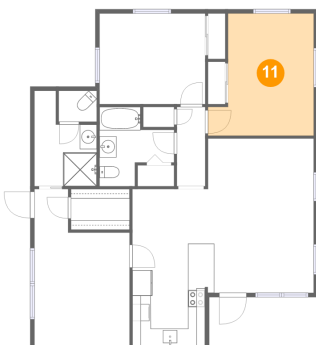

11 Floor 1 - Bedroom

Dimensions: 12'6" x 14'4"
Area: 153 sq. ft
Counted as Living Area:
Yes

Heated: Yes
Finished: Yes
Enclosed: Yes
Contiguous:
Yes
Permitted: Yes
Wet Space: No
Addition: No
Conversion: No