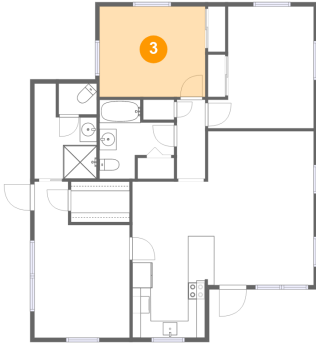

## 1 Floor 1 - Hall

Dimensions: 3'4" x 9'3"  
Area: 31 sq. ft  
Counted as Living Area:  
Yes

Heated: Yes  
Finished: Yes  
Enclosed: Yes  
Contiguous:  
Yes  
Permitted: Yes  
Wet Space: No  
Addition: No  
Conversion: No

## 2 Floor 1 - Living Room

Dimensions: 12'6" x 18'2"  
Area: 226 sq. ft  
Counted as Living Area:  
Yes

Heated: Yes  
Finished: Yes  
Enclosed: Yes  
Contiguous:  
Yes  
Permitted: Yes  
Wet Space: No  
Addition: No  
Conversion: No

## 3 Floor 1 - Bedroom

Dimensions: 12'6" x 10'8"  
Area: 133 sq. ft  
Counted as Living Area:  
Yes

Heated: Yes  
Finished: Yes  
Enclosed: Yes  
Contiguous:  
Yes  
Permitted: Yes  
Wet Space: No  
Addition: No  
Conversion: No