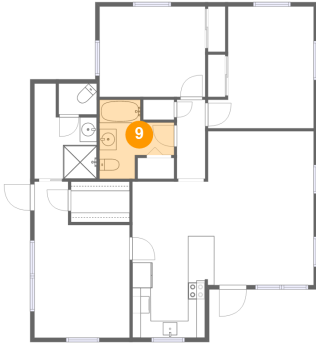

208 89th Avenue Northeast, Riviera Bay, St. Petersburg, Pinellas County, Florida, United

9 Floor 1 - Bath

Dimensions: 8'10" x 9'4"
Area: 58 sq. ft
Counted as Living Area:
Yes

Heated: Yes
Finished: Yes
Enclosed: Yes
Contiguous:
Yes
Permitted: Yes
Wet Space: Yes
Addition: No
Conversion: No