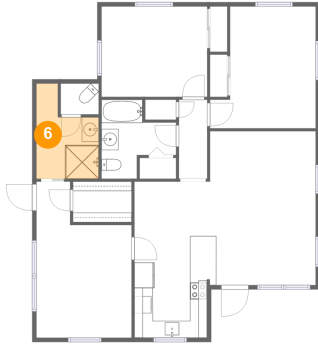

208 89th Avenue Northeast, Riviera Bay, St. Petersburg, Pinellas County, Florida, United

6 Floor 1 - Bath

Dimensions: 7'4" x 11'3"
Area: 63 sq. ft
Counted as Living Area:
Yes

Heated: Yes
Finished: Yes
Enclosed: Yes
Contiguous:
Yes
Permitted: Yes
Wet Space: Yes
Addition: No
Conversion: No