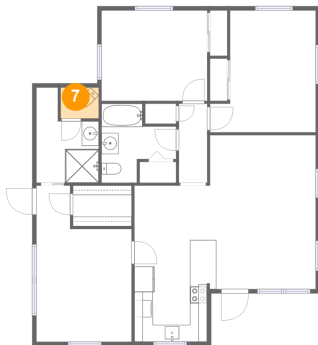

7 Floor 1 - Wc

Dimensions: 4'5" x 3'8"
Area: 16 sq. ft
Counted as Living Area: No

Heated: Yes
Finished: Yes
Enclosed: Yes
Contiguous: Yes
Permitted: Yes
Wet Space: Yes
Addition: No
Conversion: No