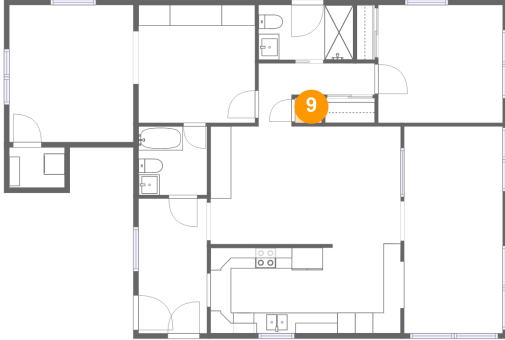

## 7 Floor 1 - Kitchen

Dimensions: 18'8" x 8'7"  
Area: 154 sq. ft  
Counted as Living Area:  
Yes

Heated: Yes  
Finished: Yes  
Enclosed: Yes  
Contiguous:  
Yes  
Permitted: Yes  
Wet Space: No  
Addition: No  
Conversion: No

## 8 Floor 1 - Living Room

Dimensions: 18'4" x 11'4"  
Area: 207 sq. ft  
Counted as Living Area:  
Yes

Heated: Yes  
Finished: Yes  
Enclosed: Yes  
Contiguous:  
Yes  
Permitted: Yes  
Wet Space: No  
Addition: No  
Conversion: No

**11205 3rd Street East, Isle of Palms, Treasure Island, Pinellas County, Florida, United States,****9 Floor 1 - Electrical Room**

Dimensions: 2'7" x 2'5"  
Area: 6 sq. ft  
Counted as Living Area: No

Heated: No  
Finished: Yes  
Enclosed: Yes  
Contiguous: Yes  
Permitted: Yes  
Wet Space: No  
Addition: No  
Conversion: No