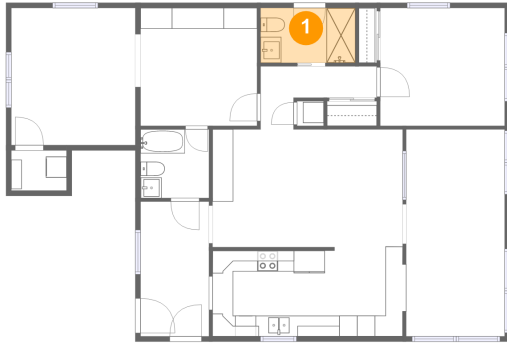

11205 3rd Street East, Isle of Palms, Treasure Island, Pinellas County, Florida, United States,

1 Floor 1 - Bath

Dimensions: 9'1" x 5'3"
Area: 48 sq. ft
Counted as Living Area:
Yes

Heated: Yes
Finished: Yes
Enclosed: Yes
Contiguous:
Yes
Permitted: Yes
Wet Space: Yes
Addition: No
Conversion: No