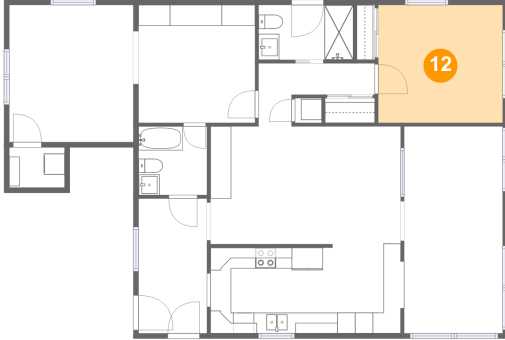

11205 3rd Street East, Isle of Palms, Treasure Island, Pinellas County, Florida, United States,

12 Floor 1 - Bedroom

Dimensions: 12'0" x 11'4"
Area: 136 sq. ft
Counted as Living Area:
Yes

Heated: Yes
Finished: Yes
Enclosed: Yes
Contiguous:
Yes
Permitted: Yes
Wet Space: No
Addition: No
Conversion: No