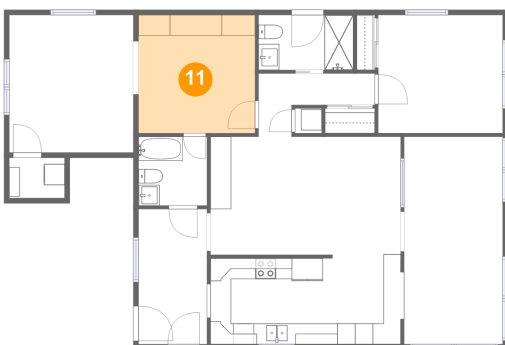

11 Floor 1 - Sitting Room

Dimensions: 11'3" x 11'4"
Area: 127 sq. ft
Counted as Living Area: Yes

Heated: Yes
Finished: Yes
Enclosed: Yes
Contiguous: Yes
Permitted: Yes
Wet Space: No
Addition: No
Conversion: No