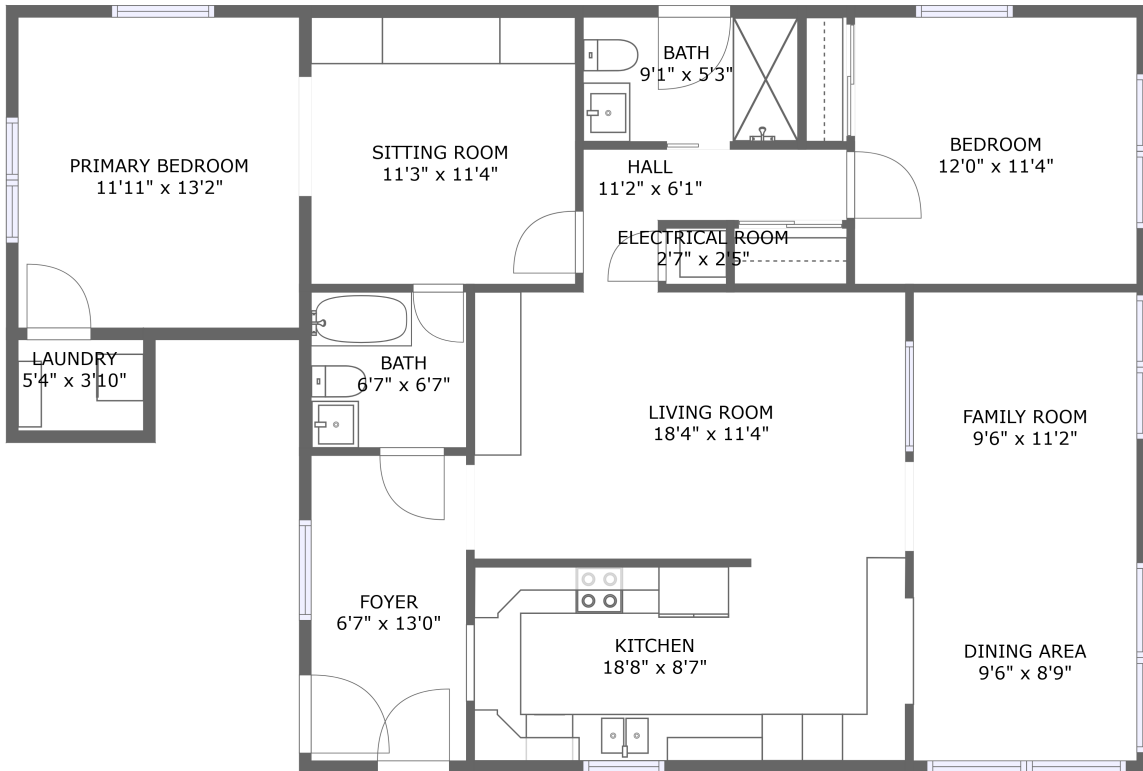

11205 3rd Street East, Isle of Palms, Treasure Island, Pinellas County, Florida, United States,

FLOOR 1

Property Summary

0 garages

2 bedrooms

2 bathrooms

0 half baths

1 floors

1,371 Gross Living Area sqft

1,377 total sqft