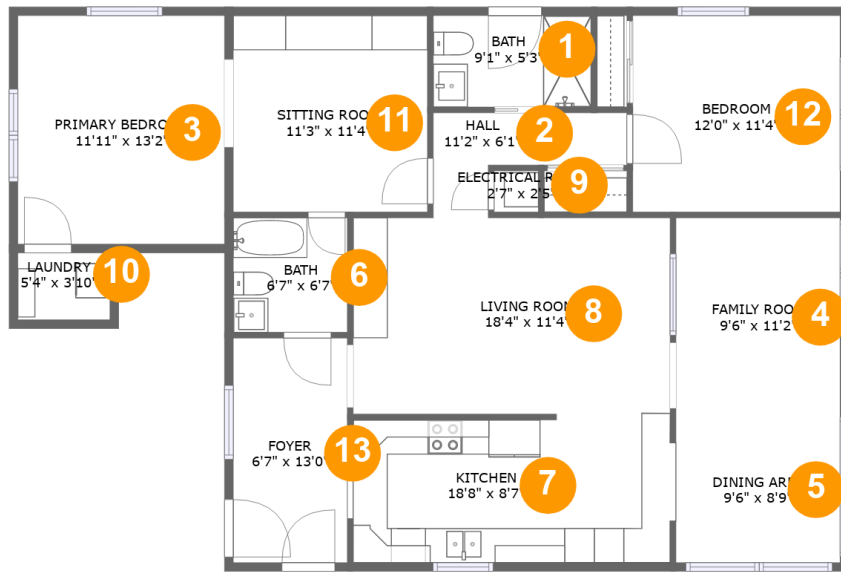

## Property Summary

 **0** garages

 **2** bedrooms

 **2** bathrooms

 **0** half baths

 **1** floors

 **1,371** Gross Living Area sqft

 **1,377** total sqft

**11205 3rd Street East, Isle of Palms, Treasure Island, Pinellas County, Florida, United States,**

**Room Dimensions**

Floor 1

Total sqft: 1377

Living area: 1371

#	Room name	Dimensions	Area (sqft)	Counted as Living Area
1	Bath	9'1" x 5'3"	48 sq. ft	Yes
2	Hall	11'2" x 6'1"	43 sq. ft	Yes
3	Primary Bedroom	11'11" x 13'2"	157 sq. ft	Yes
4	Family Room	9'6" x 11'2"	106 sq. ft	Yes
5	Dining Area	9'6" x 8'9"	83 sq. ft	Yes
6	Bath	6'7" x 6'7"	44 sq. ft	Yes
7	Kitchen	18'8" x 8'7"	154 sq. ft	Yes
8	Living Room	18'4" x 11'4"	207 sq. ft	Yes
9	Electrical Room	2'7" x 2'5"	6 sq. ft	No
10	Laundry	5'4" x 3'10"	21 sq. ft	Yes
11	Sitting Room	11'3" x 11'4"	127 sq. ft	Yes

**11205 3rd Street East, Isle of Palms, Treasure Island, Pinellas County, Florida, United States,**

#	Room name	Dimensions	Area (sqft)	Counted as Living Area
12	Bedroom	12'0" x 11'4"	136 sq. ft	Yes
13	Foyer	6'7" x 13'0"	86 sq. ft	Yes

**11205 3rd Street East, Isle of Palms, Treasure Island, Pinellas County, Florida, United States,**

**12 Floor 1 - Bedroom**

**Dimensions:** 12'0" x 11'4"  
**Area:** 136 sq. ft  
**Counted as Living Area:**  
Yes