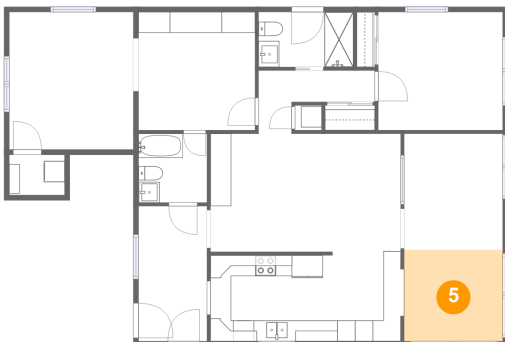

5 Floor 1 - Dining Area

Dimensions: 9'6" x 8'9"
Area: 83 sq. ft
Counted as Living Area:
Yes

Heated: Yes
Finished: Yes
Enclosed: Yes
Contiguous:
Yes
Permitted: Yes
Wet Space: No
Addition: No
Conversion: No