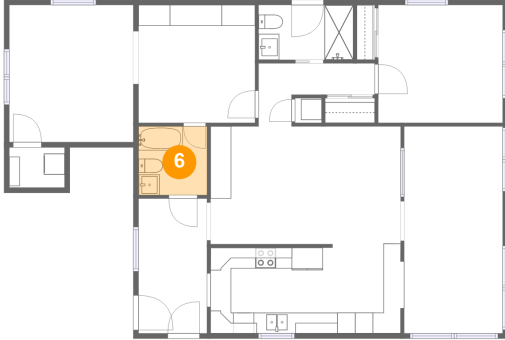

11205 3rd Street East, Isle of Palms, Treasure Island, Pinellas County, Florida, United States,

6 Floor 1 - Bath

Dimensions: 6'7" x 6'7"
Area: 44 sq. ft
Counted as Living Area:
Yes

Heated: Yes
Finished: Yes
Enclosed: Yes
Contiguous:
Yes
Permitted: Yes
Wet Space: Yes
Addition: No
Conversion: No