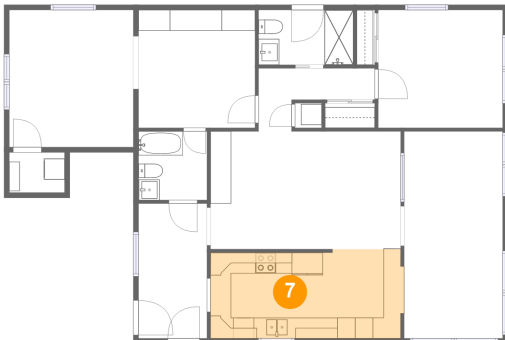

7 Floor 1 - Kitchen

Dimensions: 18'8" x 8'7"
Area: 154 sq. ft
Counted as Living Area:
Yes

Heated: Yes
Finished: Yes
Enclosed: Yes
Contiguous:
Yes
Permitted: Yes
Wet Space: No
Addition: No
Conversion: No