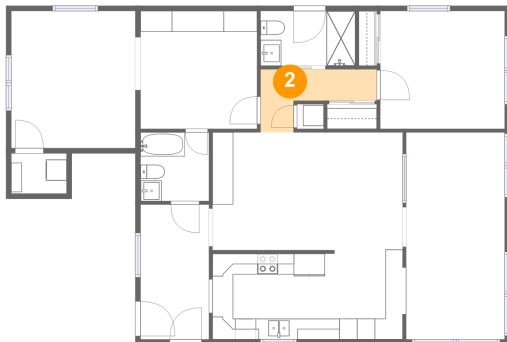

2 Floor 1 - Hall

Dimensions: 11'2" x 6'1"
Area: 43 sq. ft
Counted as Living Area:
Yes

Heated: Yes
Finished: Yes
Enclosed: Yes
Contiguous:
Yes
Permitted: Yes
Wet Space: No
Addition: No
Conversion: No