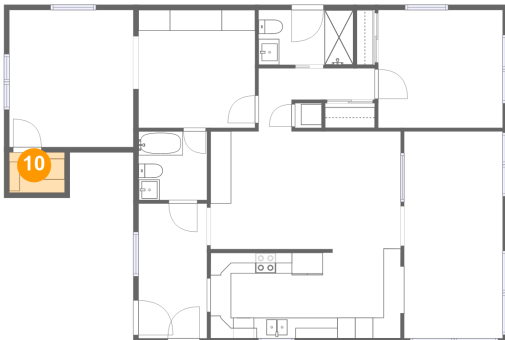

10 Floor 1 - Laundry

Dimensions: 5'4" x 3'10"
Area: 21 sq. ft
Counted as Living Area: Yes

Heated: Yes
Finished: Yes
Enclosed: Yes
Contiguous: Yes
Permitted: Yes
Wet Space: No
Addition: No
Conversion: No