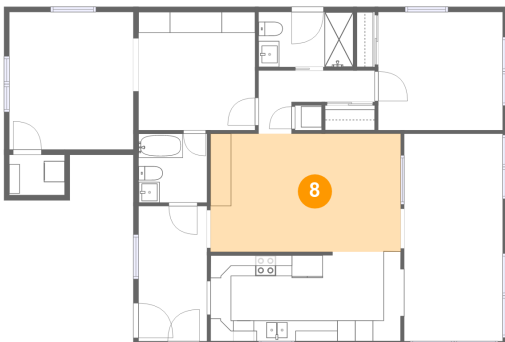

8 Floor 1 - Living Room

Dimensions: 18'4" x 11'4"
Area: 207 sq. ft
Counted as Living Area:
Yes

Heated: Yes
Finished: Yes
Enclosed: Yes
Contiguous:
Yes
Permitted: Yes
Wet Space: No
Addition: No
Conversion: No