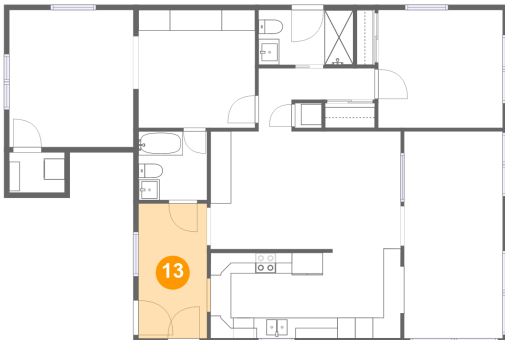

**11 Floor 1 - Sitting Room**

Dimensions: 11'3" x 11'4"  
Area: 127 sq. ft  
Counted as Living Area: Yes

Heated: Yes  
Finished: Yes  
Enclosed: Yes  
Contiguous: Yes  
Permitted: Yes  
Wet Space: No  
Addition: No  
Conversion: No

**11205 3rd Street East, Isle of Palms, Treasure Island, Pinellas County, Florida, United States,**

**12 Floor 1 - Bedroom**

**Dimensions:** 12'0" x 11'4"  
**Area:** 136 sq. ft  
**Counted as Living Area:**  
Yes

**Heated:** Yes  
**Finished:** Yes  
**Enclosed:** Yes  
**Contiguous:**  
Yes  
**Permitted:** Yes  
**Wet Space:** No  
**Addition:** No  
**Conversion:** No

**13 Floor 1 - Foyer**

**Dimensions:** 6'7" x 13'0"  
**Area:** 86 sq. ft  
**Counted as Living Area:**  
Yes