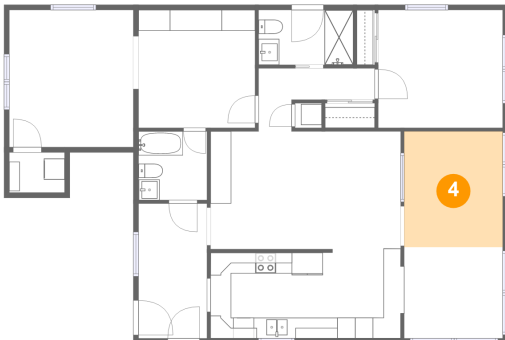

4 Floor 1 - Family Room

Dimensions: 9'6" x 11'2"
Area: 106 sq. ft
Counted as Living Area:
Yes

Heated: Yes
Finished: Yes
Enclosed: Yes
Contiguous:
Yes
Permitted: Yes
Wet Space: No
Addition: No
Conversion: No