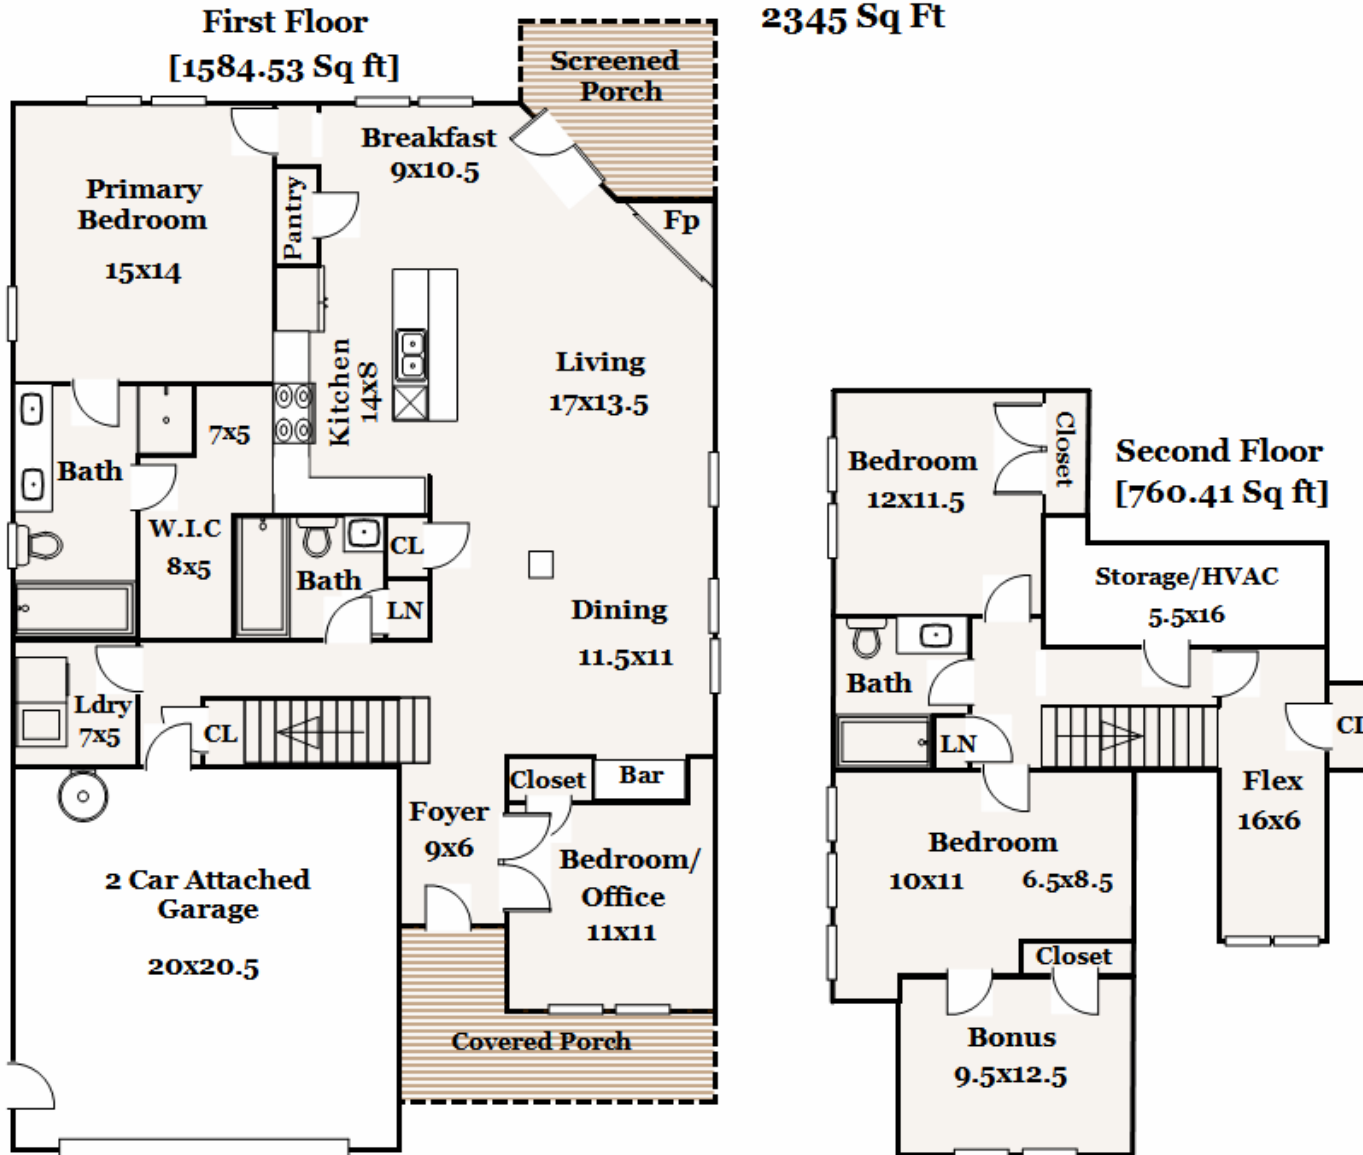

5109 Boss Court

Heated Living Area
2345 Sq Ft

Note: This floor plan is for illustration purposes only. All measurements are rounded.
Square footage was calculated based on the ANSI measurement standard.
Floor plan produced by Precision Home Measuring (910) 620-9711