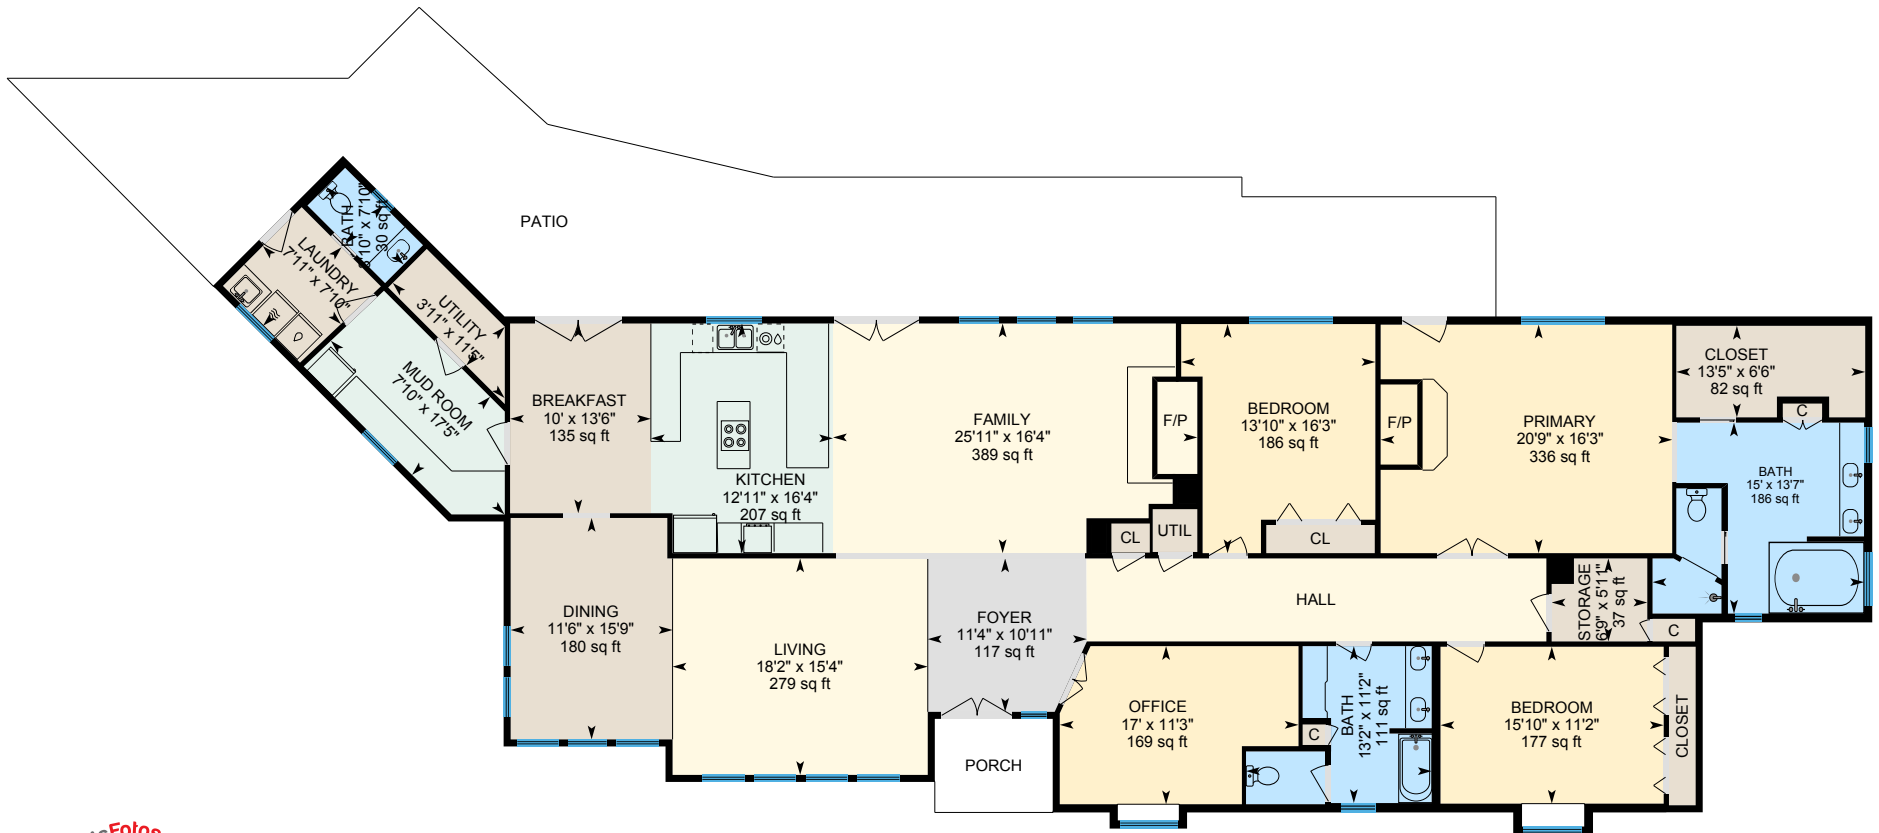

10007 Mountain Oak Dr, Oakdale, CA

Main Floor Finished Area 3386.19 sq ft

PREPARED: 2025/01/10

White regions are excluded from total floor area in iGUIDE floor plans. All room dimensions and floor areas must be considered approximate and are subject to independent verification.