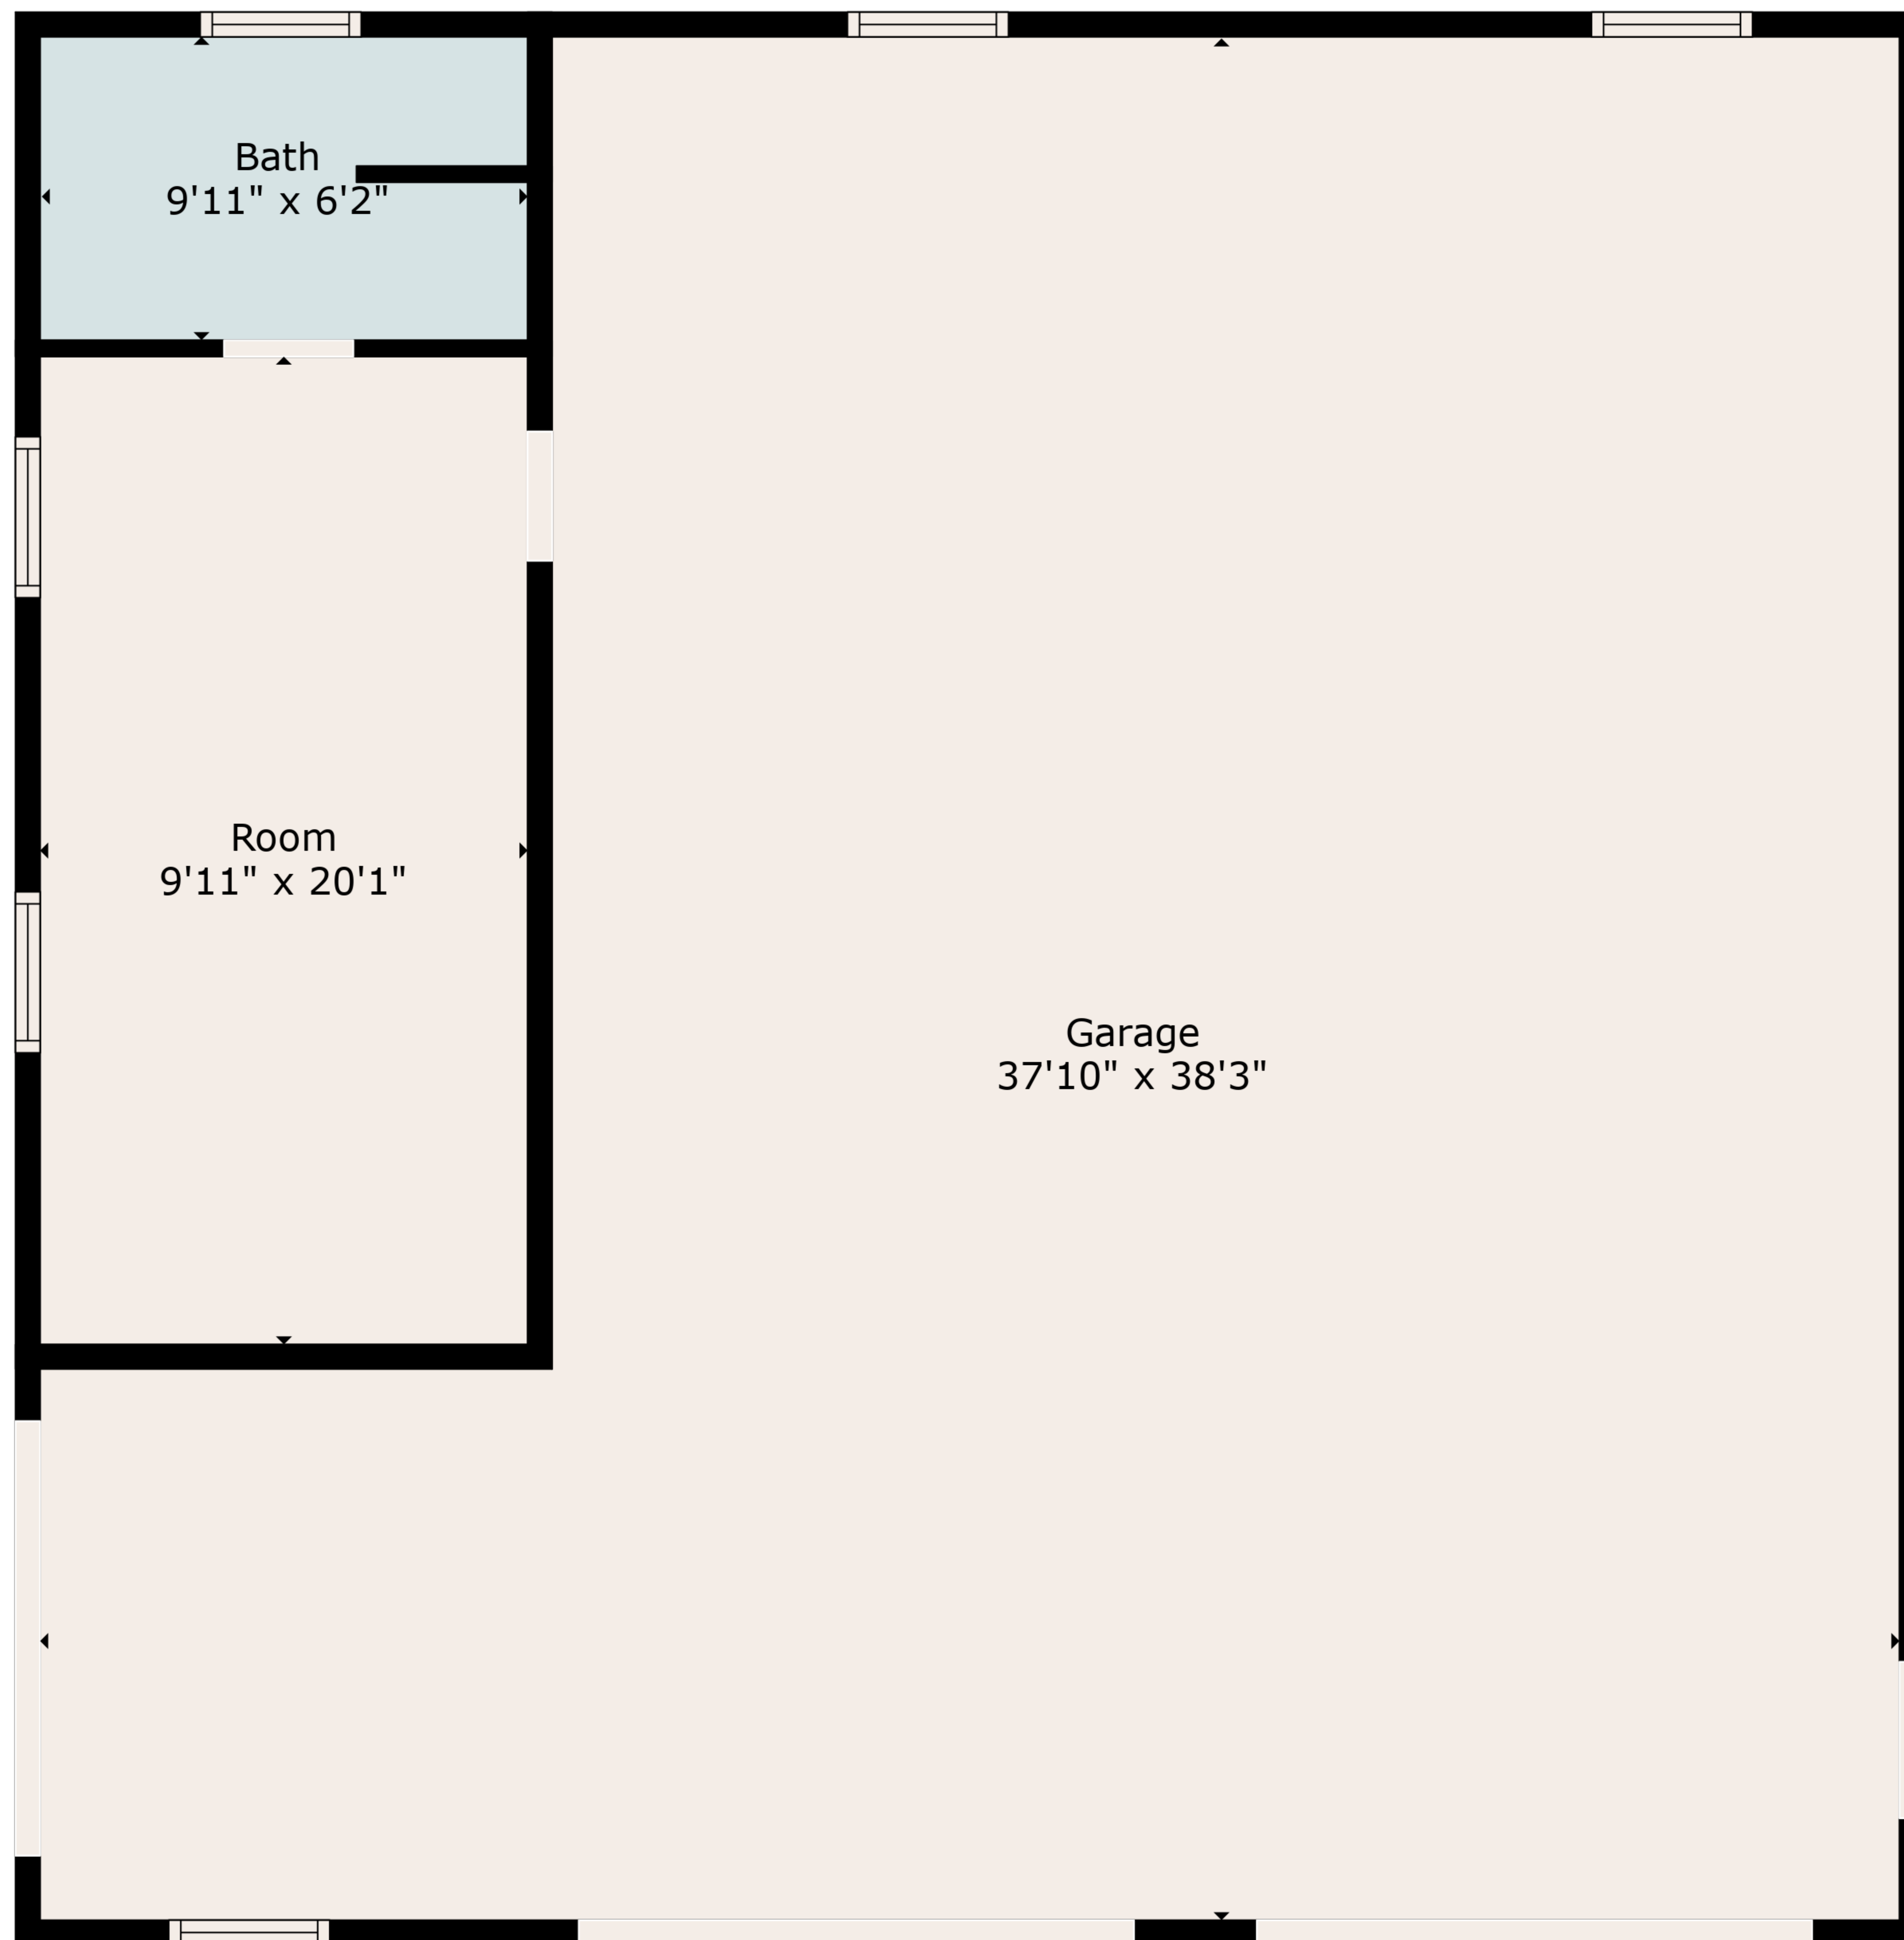

**TOTAL: 264 sq. ft**  
FLOOR 1: 264 sq. ft  
EXCLUDED AREAS: GARAGE: 1165 sq. ft

**TOTAL: 264 sq. ft**  
FLOOR 1: 264 sq. ft  
EXCLUDED AREAS: GARAGE: 1165 sq. ft