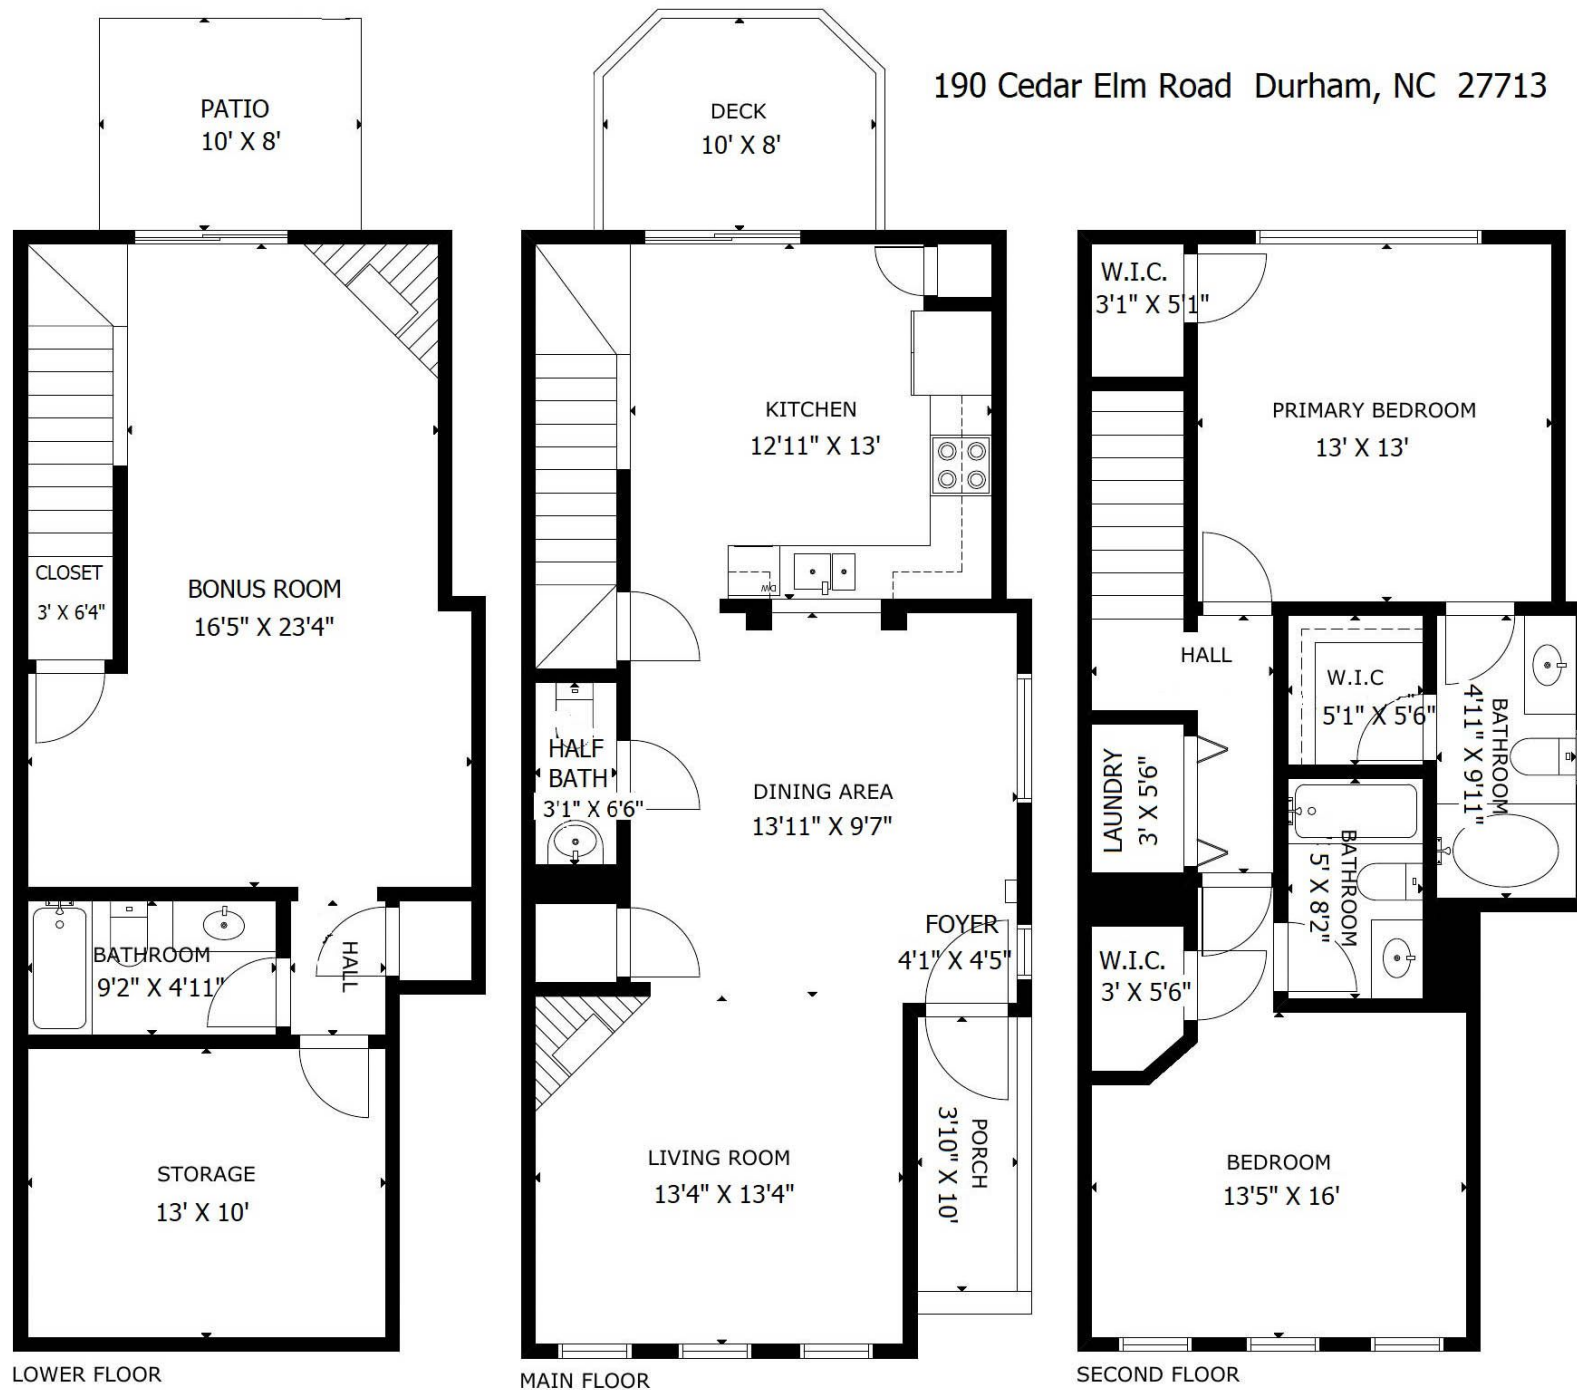

190 Cedar Elm Road Durham, NC 27713

The following dimensions are approximate interior wall to wall dimensions, measured on site, from the widest portion of each room, then calculated to Feet/Inches from Rounded Decimal Feet. Information deemed reliable, but not guaranteed.