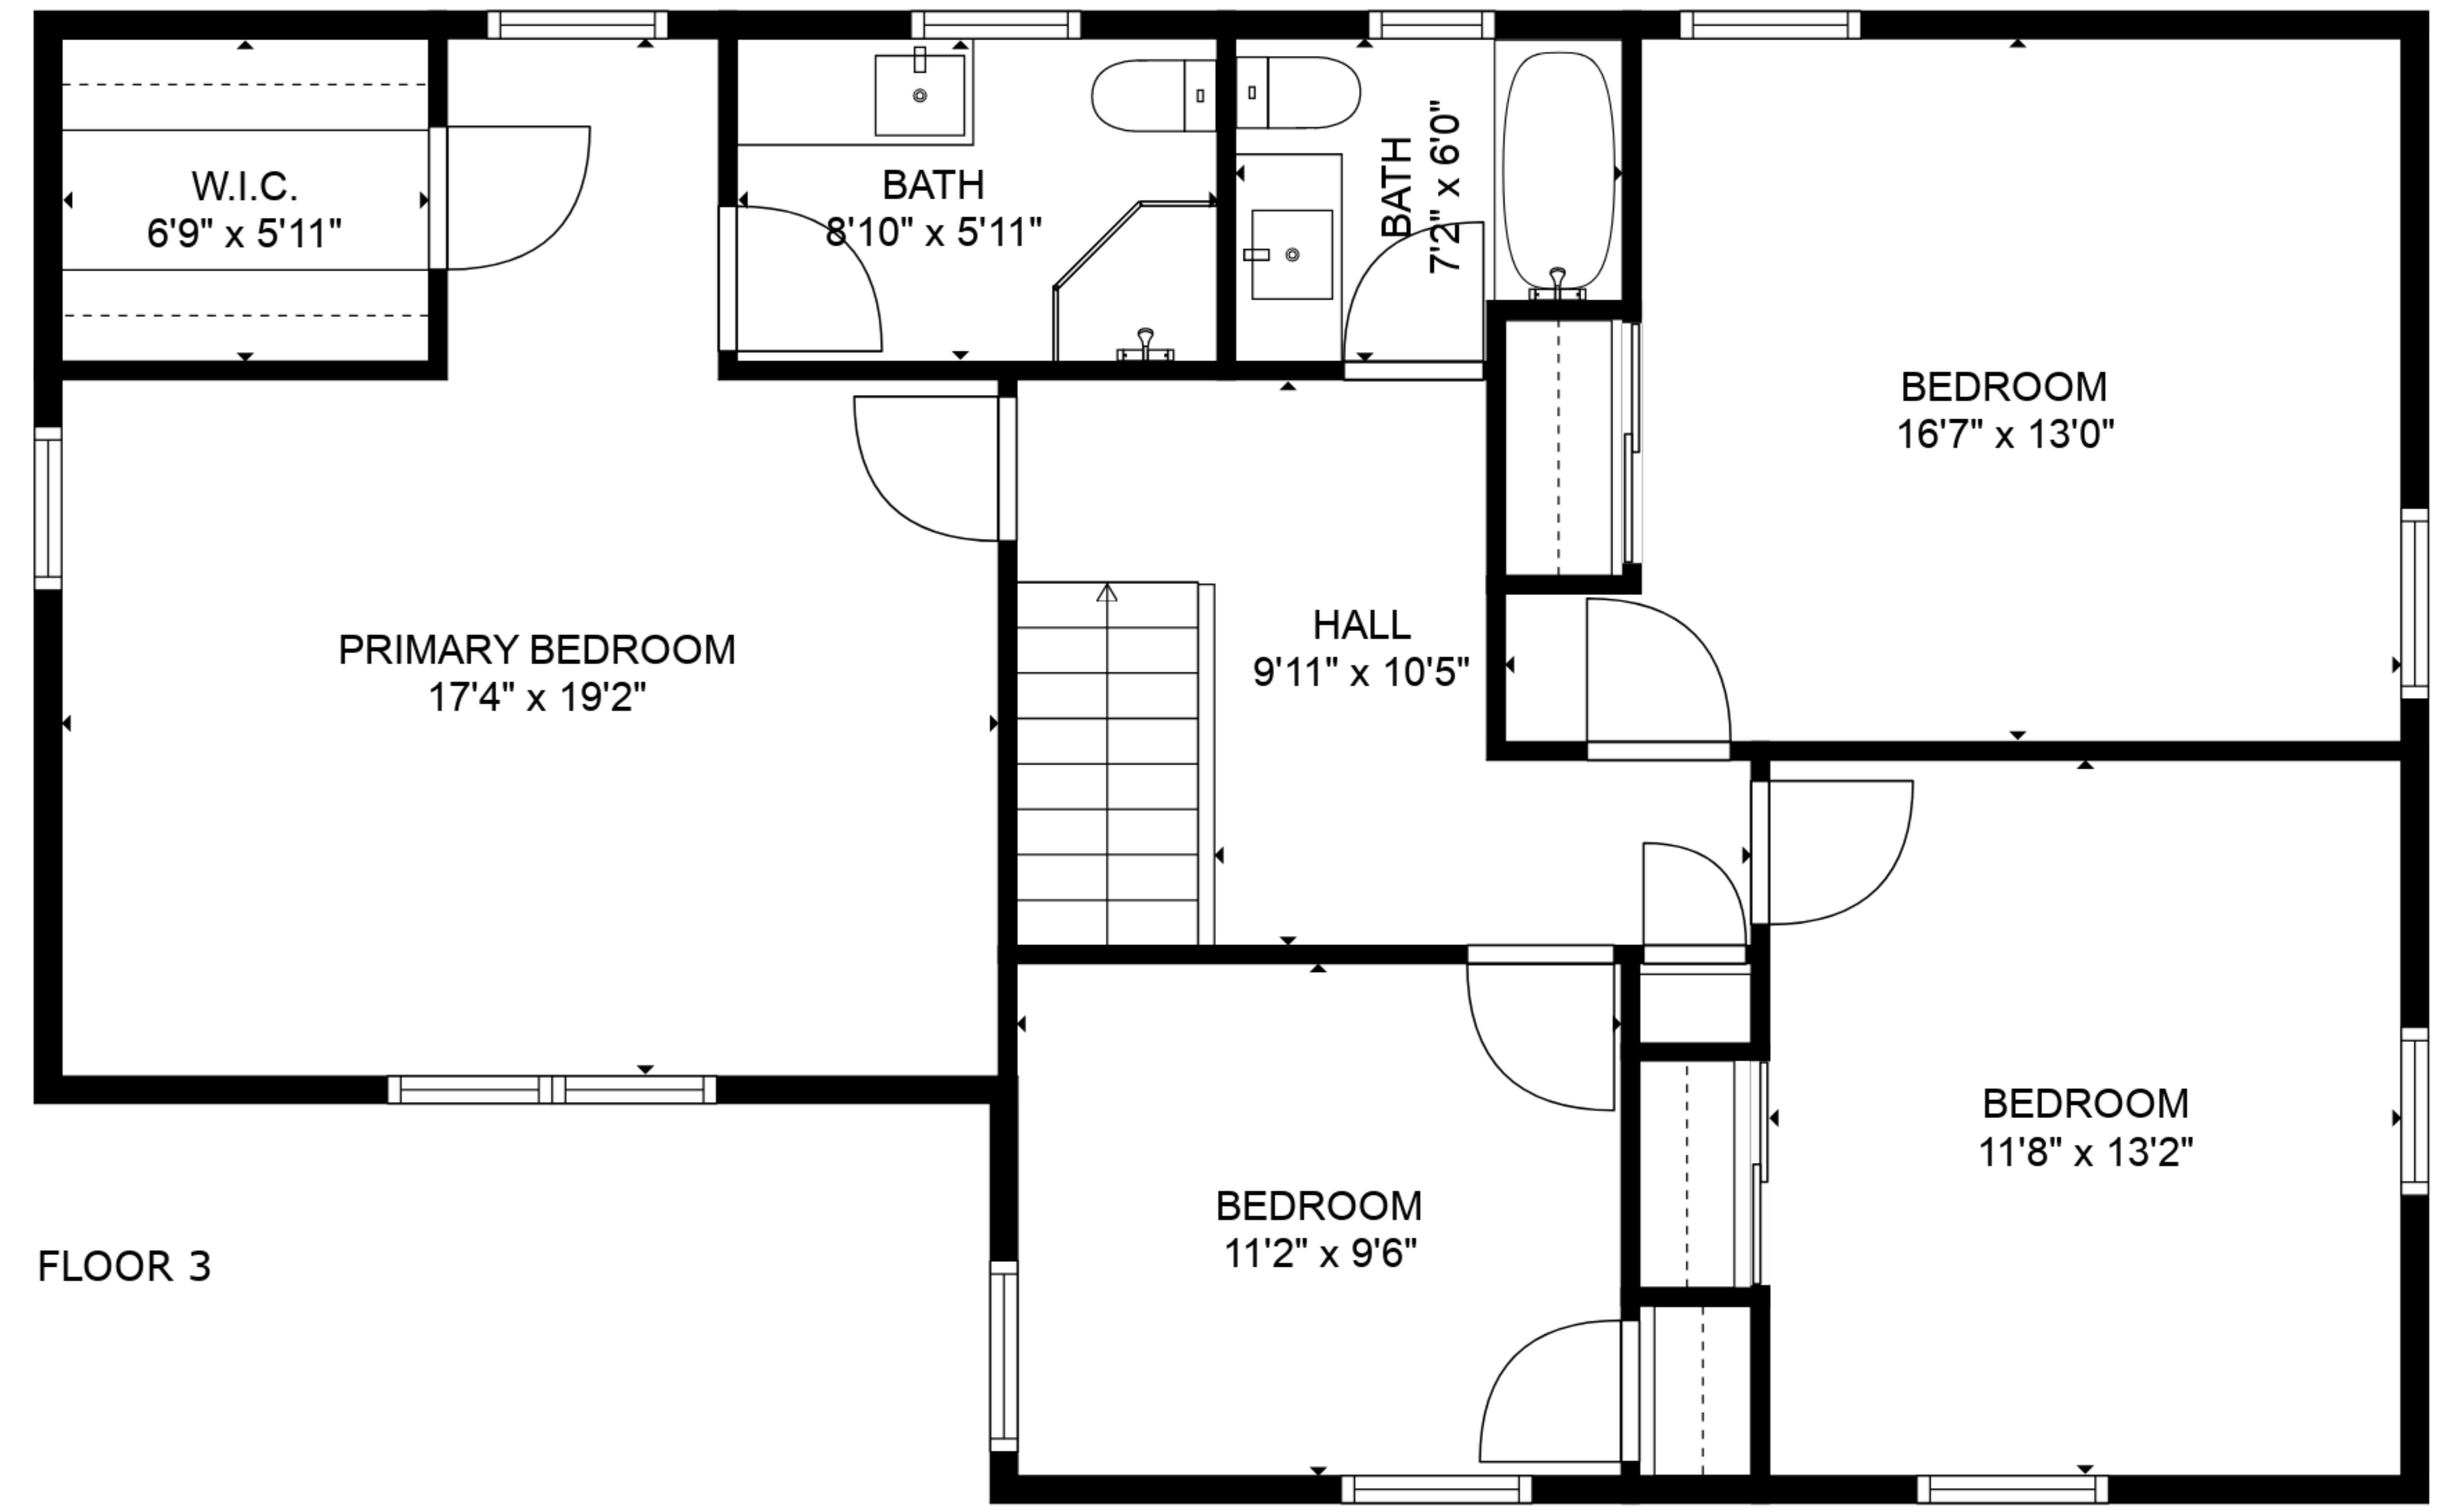

FLOOR 2

FLOOR 3

FLOOR 1

BASEMENT  
24'10" x 12'2"

LAUNDRY  
5'8" x 6'8"

FLOOR PLAN CREATED BY CUBICASA APP. MEASUREMENTS DEEMED HIGHLY RELIABLE BUT NOT GUARANTEED.