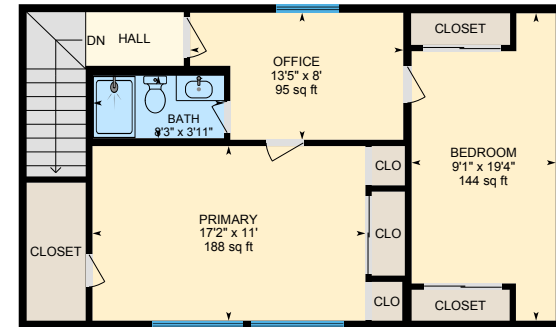

1225 College Ave, Modesto, CA

Main Building: Above Grade Finished Area 2084.53 sq ft

Main Floor
Finished Area 1387.17 sq ft

2nd Floor
Finished Area 697.36 sq ft