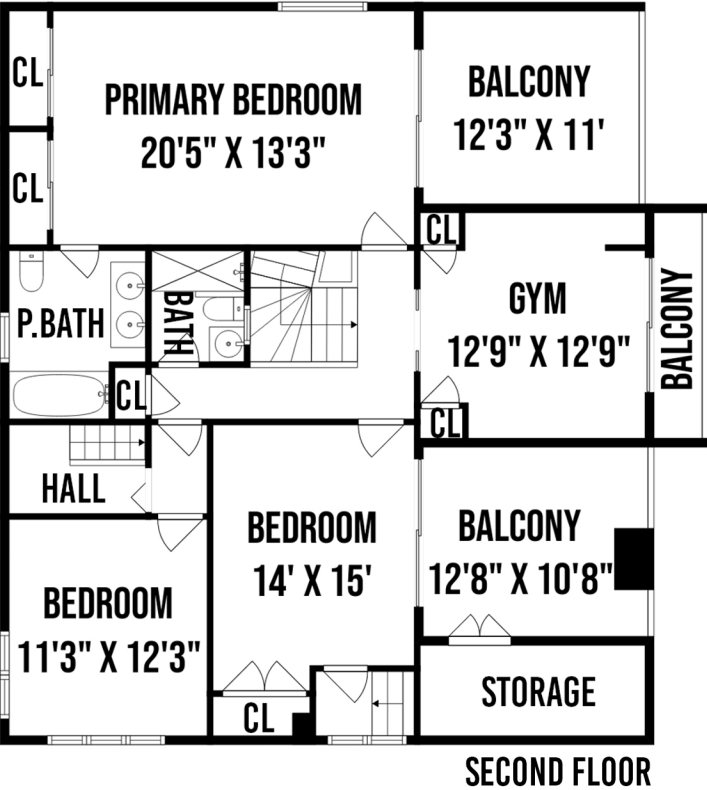

20 GREENWICH AVENUE BAYVILLE NY

PREPARED BY HOME MEDIA GROUP INC. TEL 212-731-2301

THIS FLOOR PLAN ILLUSTRATION IS AN APPROXIMATION OF EXISTING STRUCTURES AND FEATURES AND IS PROVIDED FOR CONVENIENCE ONLY WITH THE PERMISSION OF THE SELLER. ALL MEASUREMENTS ARE APPROXIMATE AND NOT GUARANTEED TO BE EXACT OR TO SCALE.