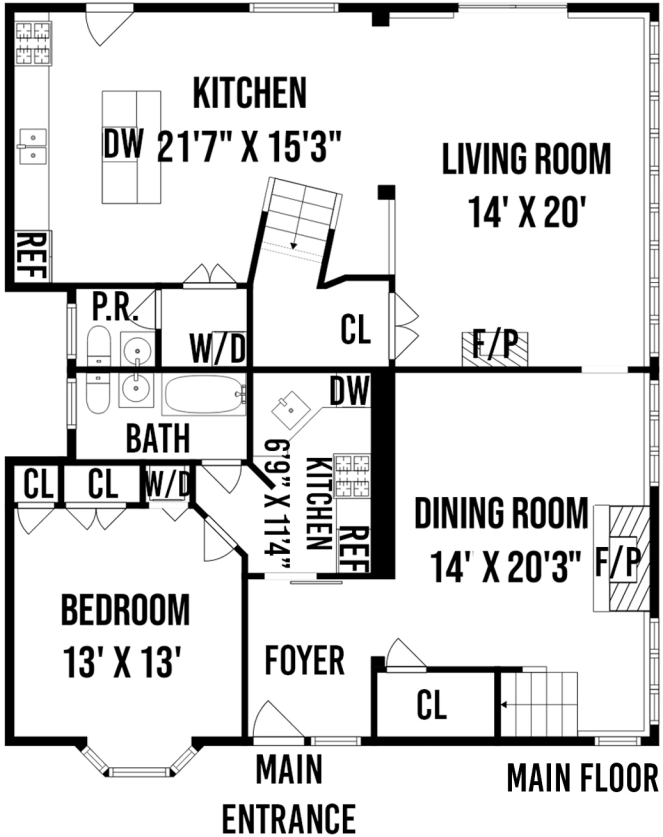

20 GREENWICH AVENUE BAYVILLE NY

PREPARED BY HOME MEDIA GROUP INC. TEL 212-731-2301

THIS FLOOR PLAN ILLUSTRATION IS AN APPROXIMATION OF EXISTING STRUCTURES AND FEATURES AND IS PROVIDED FOR CONVENIENCE ONLY WITH THE PERMISSION OF THE SELLER. ALL MEASUREMENTS ARE APPROXIMATE AND NOT GUARANTEED TO BE EXACT OR TO SCALE.