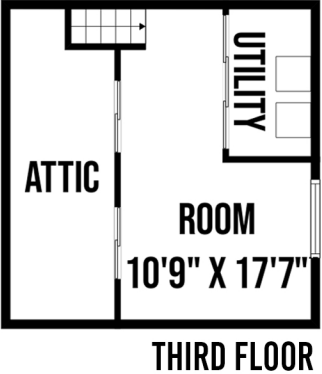

20 GREENWICH AVENUE BAYVILLE NY

PREPARED BY HOME MEDIA GROUP INC. TEL 212-731-2301

THIS FLOOR PLAN ILLUSTRATION IS AN APPROXIMATION OF EXISTING STRUCTURES AND FEATURES AND IS PROVIDED FOR CONVENIENCE ONLY WITH THE PERMISSION OF THE SELLER. ALL MEASUREMENTS ARE APPROXIMATE AND NOT GUARANTEED TO BE EXACT OR TO SCALE.