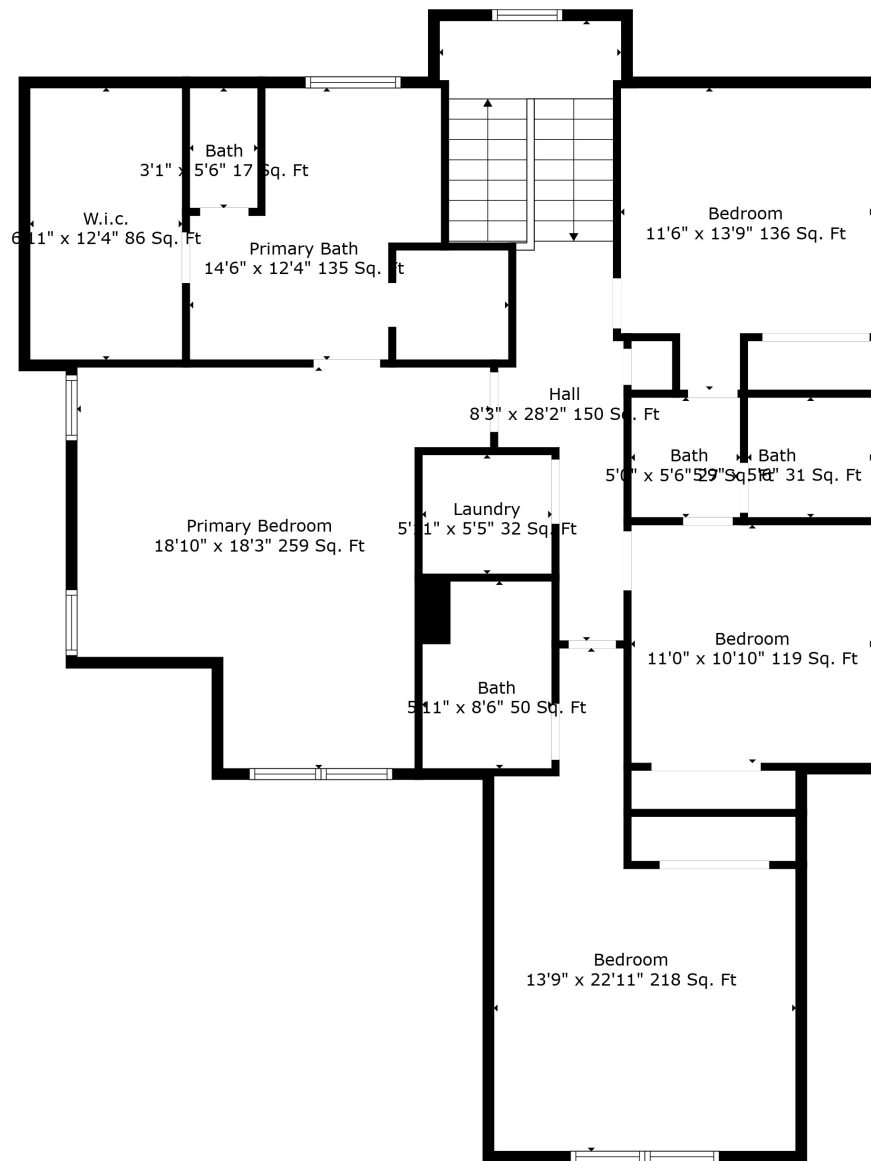

Total scanned area: 4400 sq. ft

Measurements Are Calculated By Cubicasa Technology. Deemed Highly Reliable But Not Guaranteed.

Total scanned area: 4400 sq. ft

Measurements Are Calculated By Cubicasa Technology. Deemed Highly Reliable But Not Guaranteed.

Total scanned area: 4400 sq. ft

Measurements Are Calculated By Cubicasa Technology. Deemed Highly Reliable But Not Guaranteed.

Unfinished Basement
38'4" x 30'11" 1053 Sq. Ft

Total scanned area: 4400 sq. ft