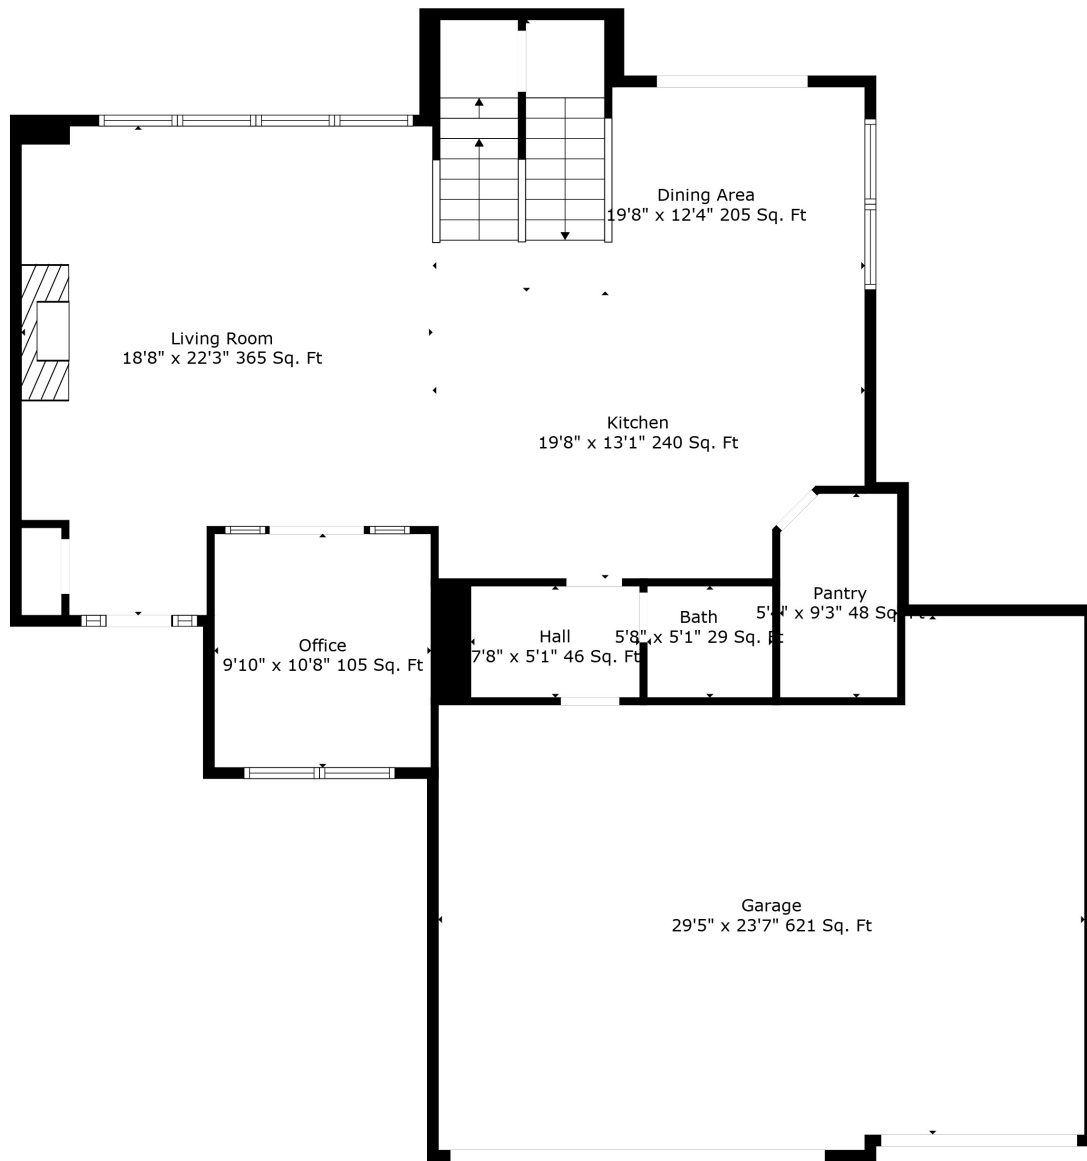

Total scanned area: 4400 sq. ft

Measurements Are Calculated By Cubicasa Technology. Deemed Highly Reliable But Not Guaranteed.

Total scanned area: 4400 sq. ft

Measurements Are Calculated By Cubicasa Technology. Deemed Highly Reliable But Not Guaranteed.

Total scanned area: 4400 sq. ft

Measurements Are Calculated By Cubicasa Technology. Deemed Highly Reliable But Not Guaranteed.

Unfinished Basement
38'4" x 30'11" 1053 Sq. Ft

Total scanned area: 4400 sq. ft