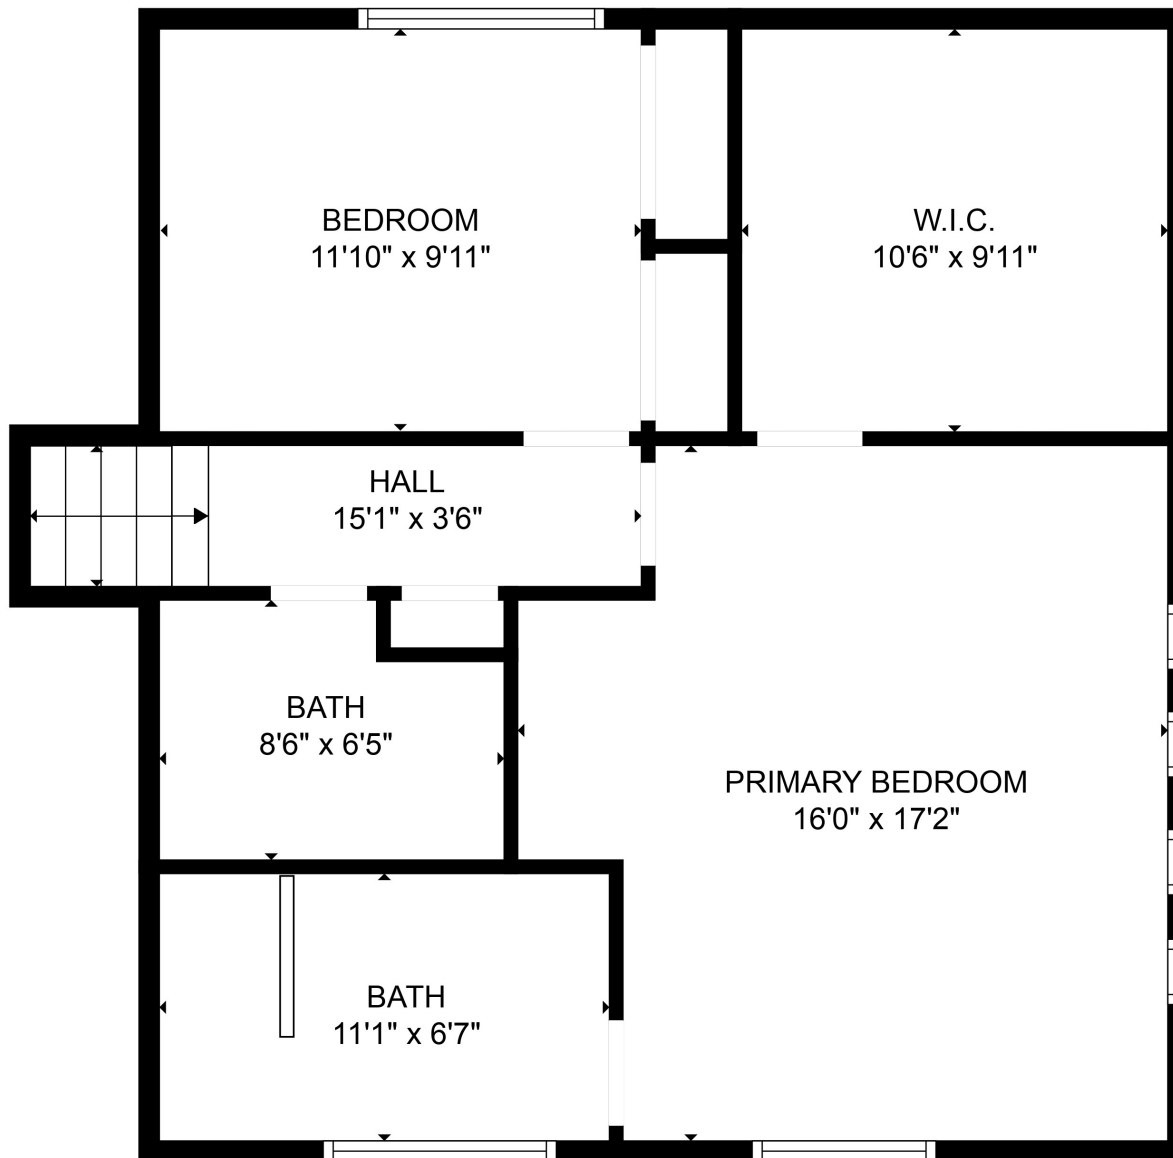

FLOOR 1

FLOOR 2

FLOOR 3

FLOOR 4

Total scanned area: 3259 sq. ft

SIZES AND DIMENSIONS ARE APPROXIMATE, ACTUAL MAY VARY.

Total scanned area: 3259 sq. ft

SIZES AND DIMENSIONS ARE APPROXIMATE, ACTUAL MAY VARY.

Total scanned area: 3259 sq. ft

SIZES AND DIMENSIONS ARE APPROXIMATE, ACTUAL MAY VARY.

Total scanned area: 3259 sq. ft

SIZES AND DIMENSIONS ARE APPROXIMATE, ACTUAL MAY VARY.

BASEMENT
26'9" x 21'7"

Total scanned area: 3259 sq. ft

SIZES AND DIMENSIONS ARE APPROXIMATE, ACTUAL MAY VARY.