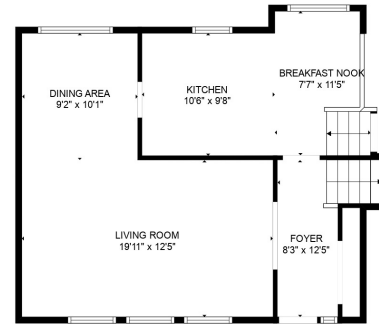

FLOOR 1

FLOOR 2

FLOOR 3

FLOOR 4

Total scanned area: 3259 sq. ft

SIZES AND DIMENSIONS ARE APPROXIMATE, ACTUAL MAY VARY.

Total scanned area: 3259 sq. ft

SIZES AND DIMENSIONS ARE APPROXIMATE, ACTUAL MAY VARY.

Total scanned area: 3259 sq. ft

SIZES AND DIMENSIONS ARE APPROXIMATE, ACTUAL MAY VARY.

Total scanned area: 3259 sq. ft

SIZES AND DIMENSIONS ARE APPROXIMATE, ACTUAL MAY VARY.

BASEMENT
26'9" x 21'7"

Total scanned area: 3259 sq. ft

SIZES AND DIMENSIONS ARE APPROXIMATE, ACTUAL MAY VARY.