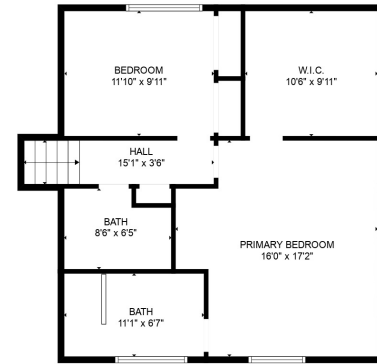

FLOOR 1

FLOOR 2

FLOOR 3

FLOOR 4

Total scanned area: 3259 sq. ft

SIZES AND DIMENSIONS ARE APPROXIMATE, ACTUAL MAY VARY.

Total scanned area: 3259 sq. ft

SIZES AND DIMENSIONS ARE APPROXIMATE, ACTUAL MAY VARY.

Total scanned area: 3259 sq. ft

SIZES AND DIMENSIONS ARE APPROXIMATE, ACTUAL MAY VARY.

Total scanned area: 3259 sq. ft

SIZES AND DIMENSIONS ARE APPROXIMATE, ACTUAL MAY VARY.

BASEMENT
26'9" x 21'7"

Total scanned area: 3259 sq. ft

SIZES AND DIMENSIONS ARE APPROXIMATE, ACTUAL MAY VARY.