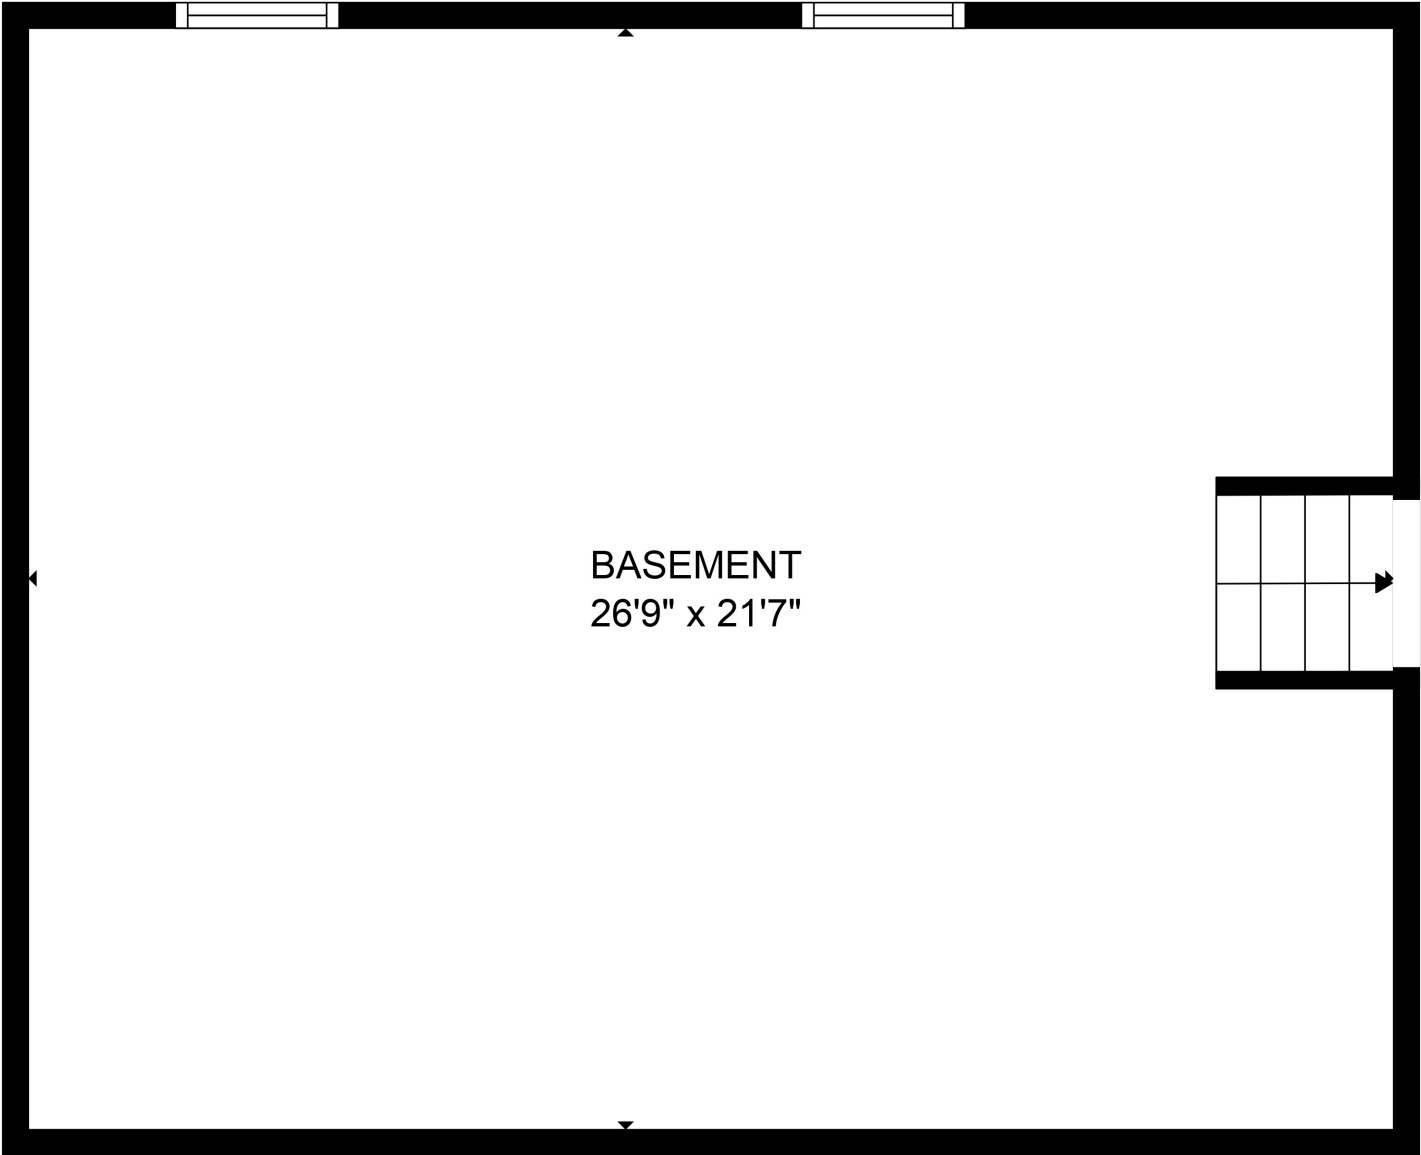

FLOOR 1

FLOOR 2

FLOOR 3

FLOOR 4

Total scanned area: 3259 sq. ft

SIZES AND DIMENSIONS ARE APPROXIMATE, ACTUAL MAY VARY.

Total scanned area: 3259 sq. ft

SIZES AND DIMENSIONS ARE APPROXIMATE, ACTUAL MAY VARY.

Total scanned area: 3259 sq. ft

SIZES AND DIMENSIONS ARE APPROXIMATE, ACTUAL MAY VARY.

Total scanned area: 3259 sq. ft

SIZES AND DIMENSIONS ARE APPROXIMATE, ACTUAL MAY VARY.

BASEMENT
26'9" x 21'7"

Total scanned area: 3259 sq. ft

SIZES AND DIMENSIONS ARE APPROXIMATE, ACTUAL MAY VARY.