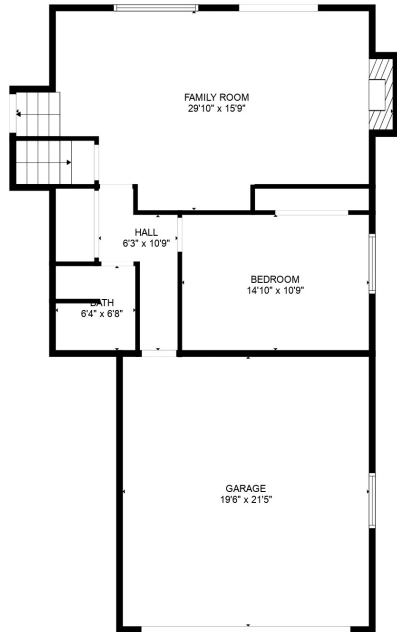

FLOOR 1

FLOOR 2

FLOOR 3

FLOOR 4

Total scanned area: 3259 sq. ft

SIZES AND DIMENSIONS ARE APPROXIMATE, ACTUAL MAY VARY.

Total scanned area: 3259 sq. ft

SIZES AND DIMENSIONS ARE APPROXIMATE, ACTUAL MAY VARY.

Total scanned area: 3259 sq. ft

SIZES AND DIMENSIONS ARE APPROXIMATE, ACTUAL MAY VARY.

Total scanned area: 3259 sq. ft

SIZES AND DIMENSIONS ARE APPROXIMATE, ACTUAL MAY VARY.

BASEMENT
26'9" x 21'7"

Total scanned area: 3259 sq. ft

SIZES AND DIMENSIONS ARE APPROXIMATE, ACTUAL MAY VARY.