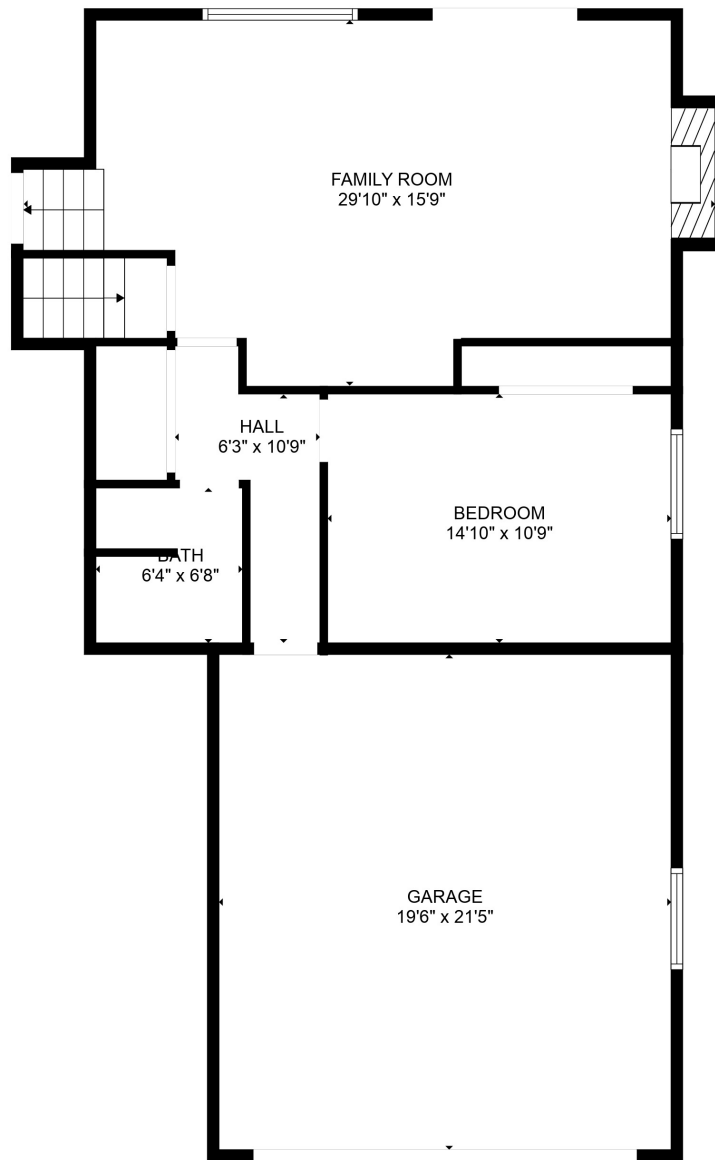

FLOOR 1

FLOOR 2

FLOOR 3

FLOOR 4

Total scanned area: 3259 sq. ft

SIZES AND DIMENSIONS ARE APPROXIMATE, ACTUAL MAY VARY.

Total scanned area: 3259 sq. ft

SIZES AND DIMENSIONS ARE APPROXIMATE, ACTUAL MAY VARY.

Total scanned area: 3259 sq. ft

SIZES AND DIMENSIONS ARE APPROXIMATE, ACTUAL MAY VARY.

Total scanned area: 3259 sq. ft

SIZES AND DIMENSIONS ARE APPROXIMATE, ACTUAL MAY VARY.

BASEMENT
26'9" x 21'7"

Total scanned area: 3259 sq. ft

SIZES AND DIMENSIONS ARE APPROXIMATE, ACTUAL MAY VARY.