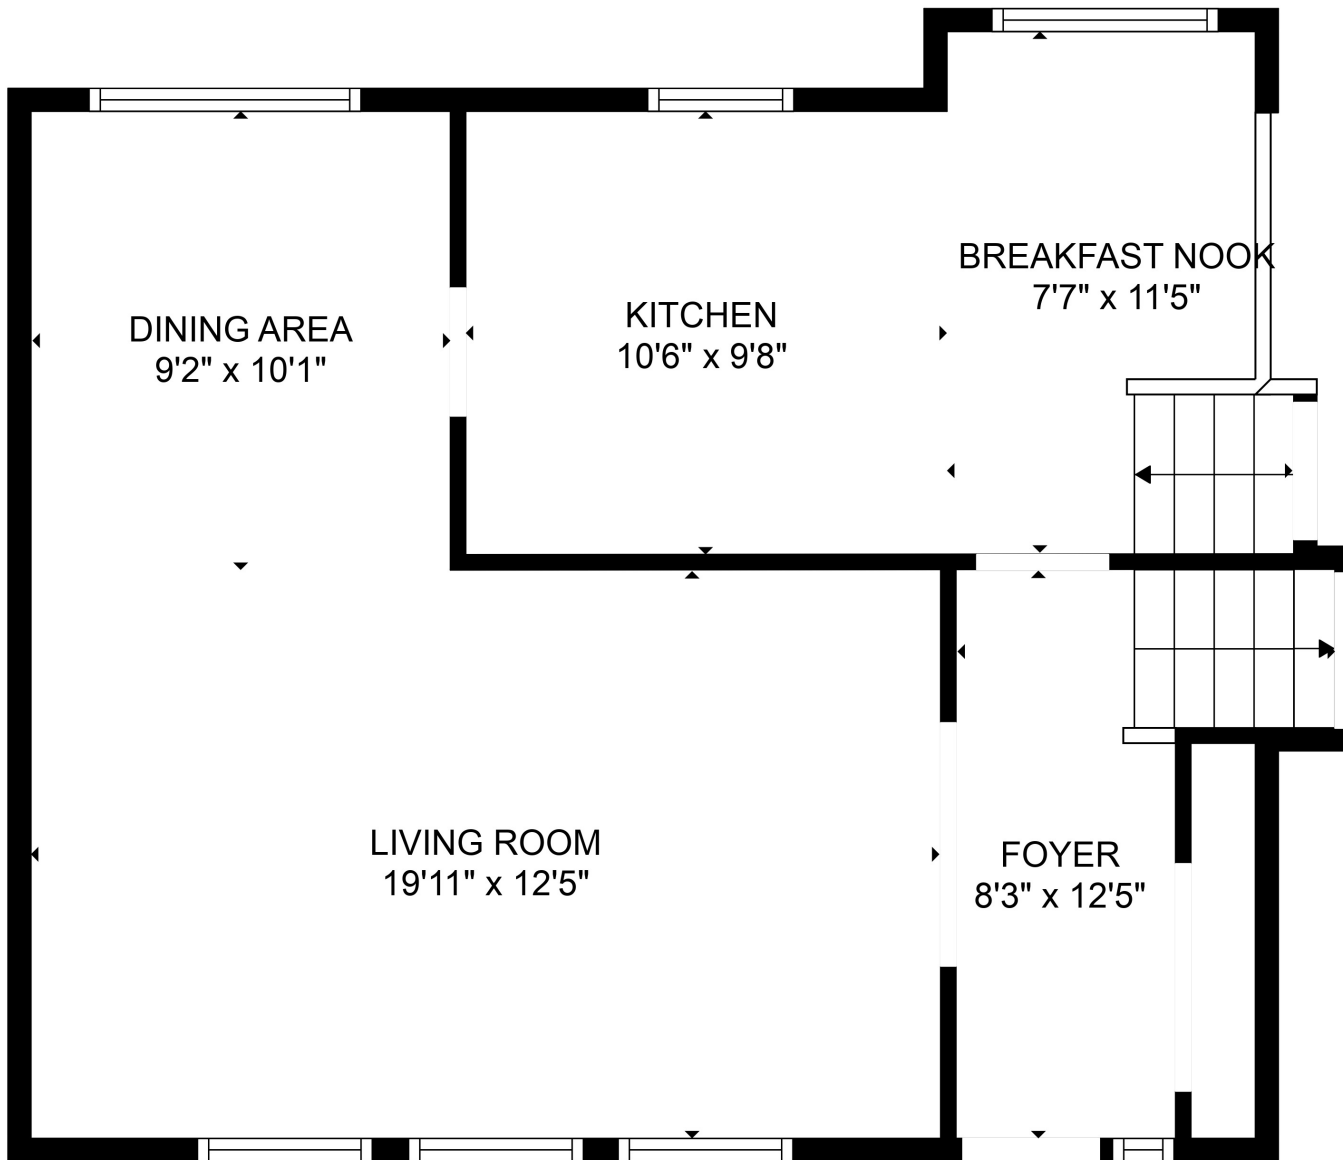

FLOOR 1

FLOOR 2

FLOOR 3

FLOOR 4

Total scanned area: 3259 sq. ft

SIZES AND DIMENSIONS ARE APPROXIMATE, ACTUAL MAY VARY.

Total scanned area: 3259 sq. ft

SIZES AND DIMENSIONS ARE APPROXIMATE, ACTUAL MAY VARY.

Total scanned area: 3259 sq. ft

SIZES AND DIMENSIONS ARE APPROXIMATE, ACTUAL MAY VARY.

Total scanned area: 3259 sq. ft

SIZES AND DIMENSIONS ARE APPROXIMATE, ACTUAL MAY VARY.

BASEMENT
26'9" x 21'7"

Total scanned area: 3259 sq. ft

SIZES AND DIMENSIONS ARE APPROXIMATE, ACTUAL MAY VARY.