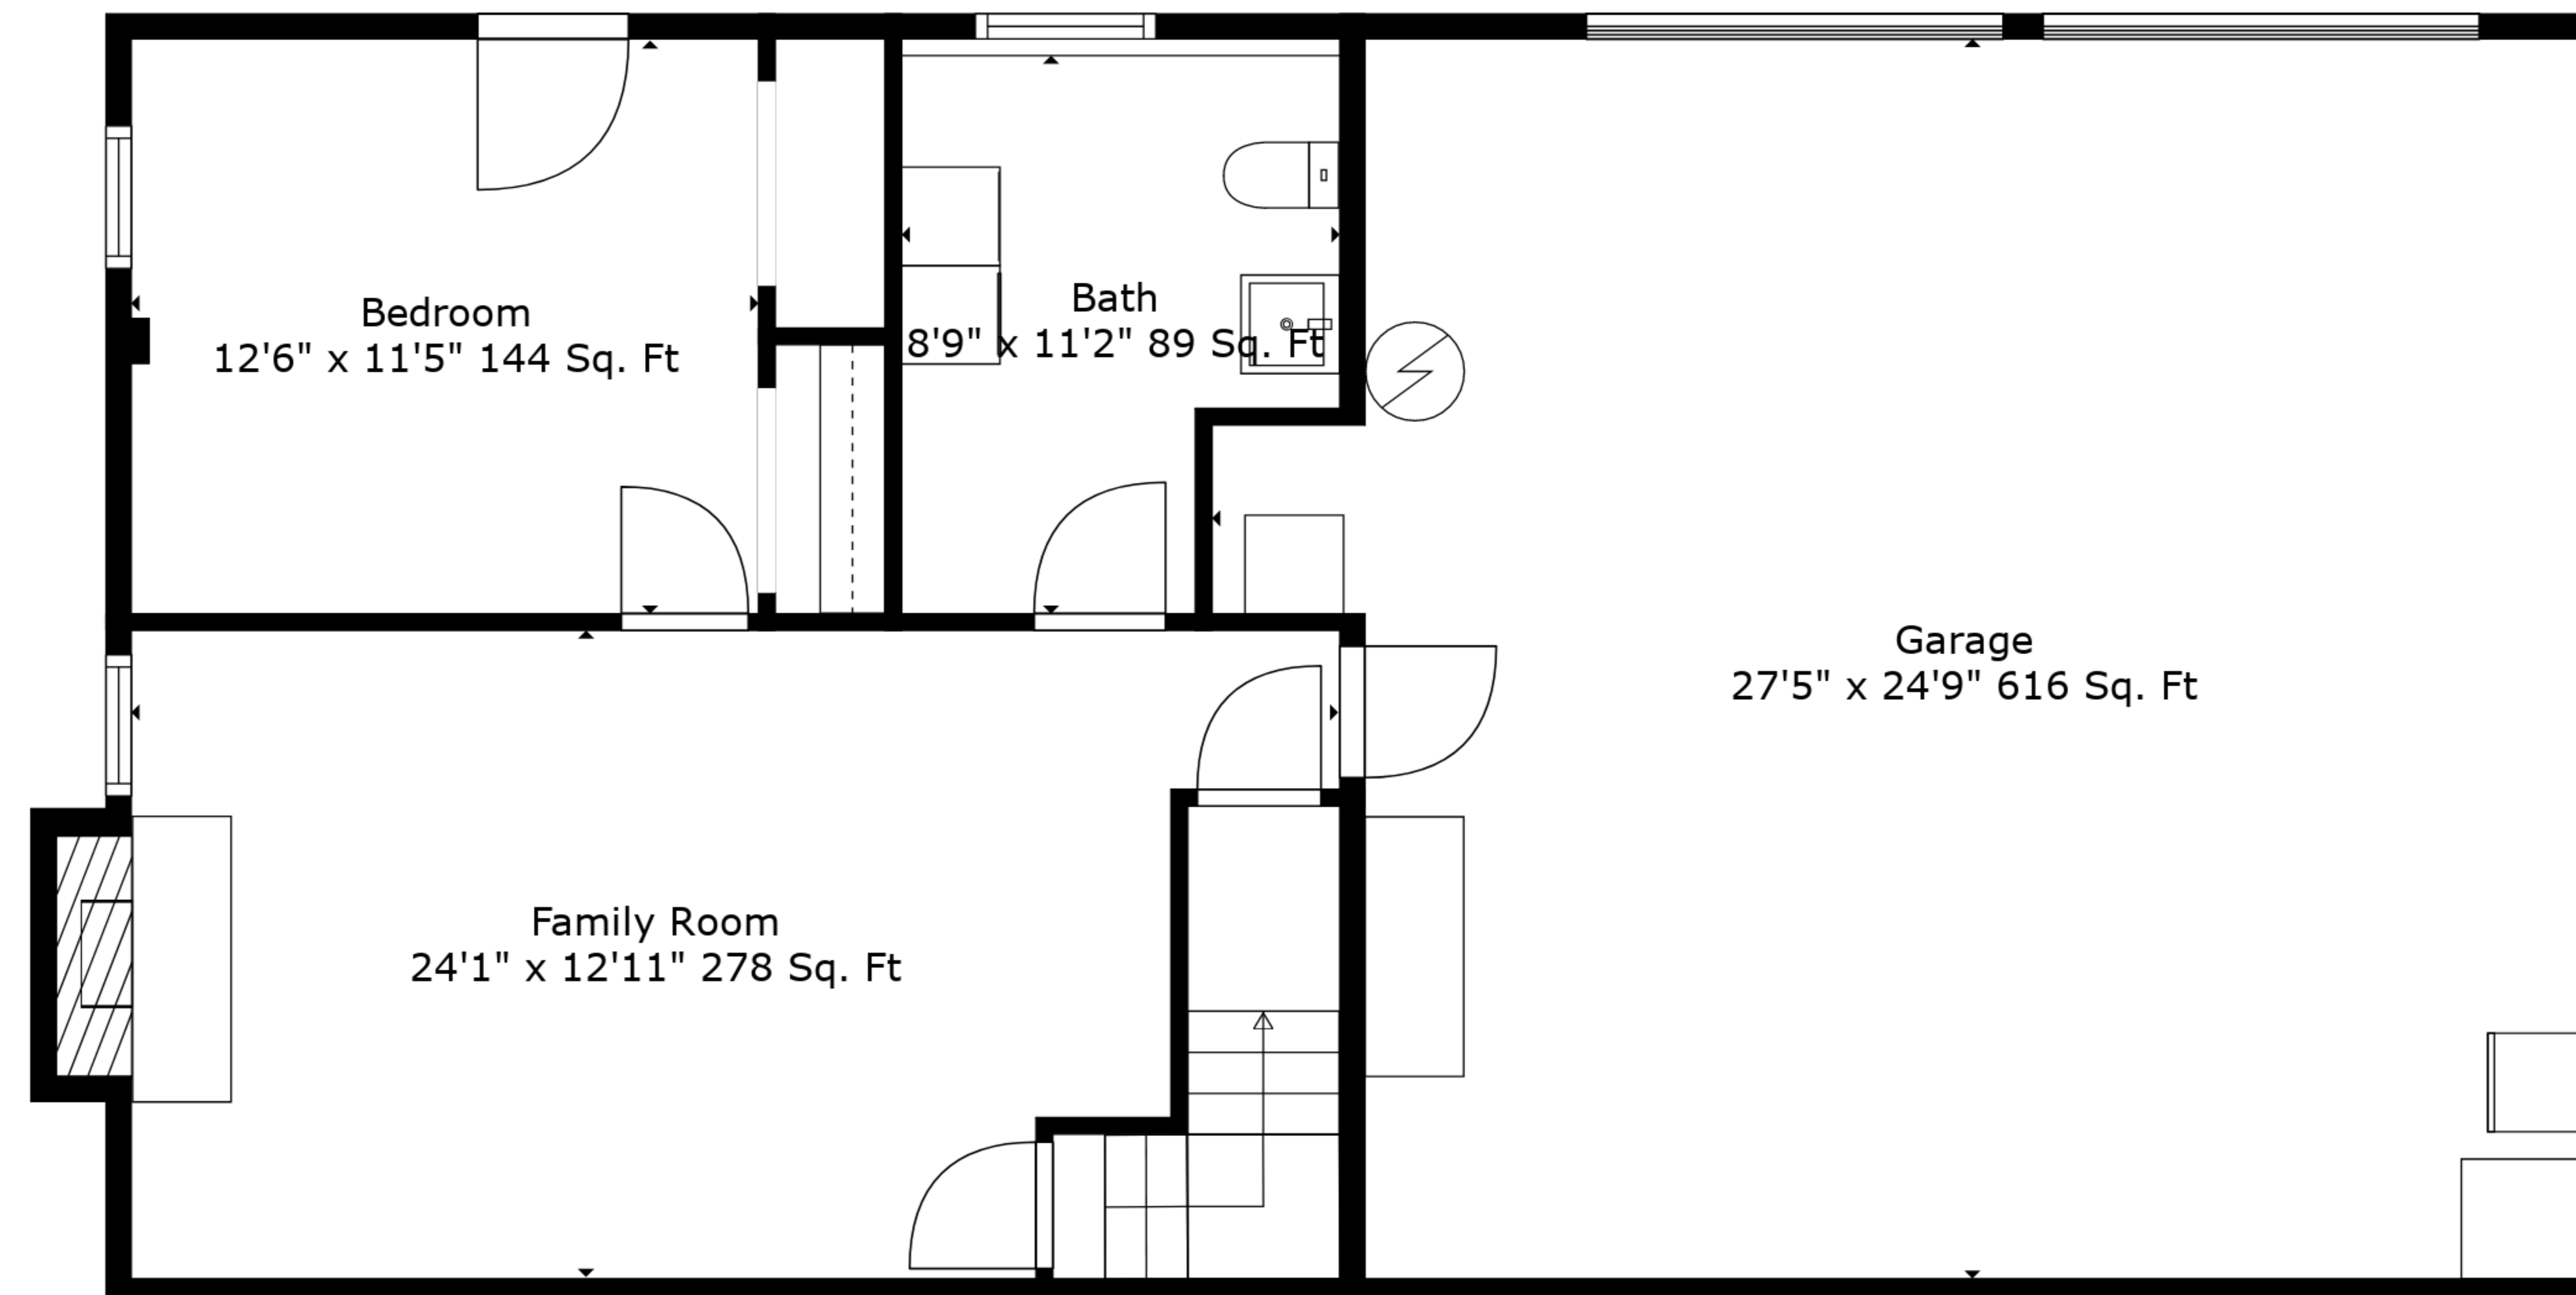

**TOTAL: 1805 sq. ft**

FLOOR 1: 589 sq. ft, FLOOR 2: 1216 sq. ft

EXCLUDED AREAS: GARAGE: 616 sq. ft, FIREPLACE: 9 sq. ft

Measurements Are Deemed Highly Reliable But Not Guaranteed.

**TOTAL: 1805 sq. ft**

FLOOR 1: 589 sq. ft, FLOOR 2: 1216 sq. ft

EXCLUDED AREAS: GARAGE: 616 sq. ft, FIREPLACE: 9 sq. ft

Measurements Are Deemed Highly Reliable But Not Guaranteed.

Floor 2

Floor 1

**TOTAL: 1805 sq. ft**  
 FLOOR 1: 589 sq. ft, FLOOR 2: 1216 sq. ft  
 EXCLUDED AREAS: GARAGE: 616 sq. ft, FIREPLACE: 9 sq. ft