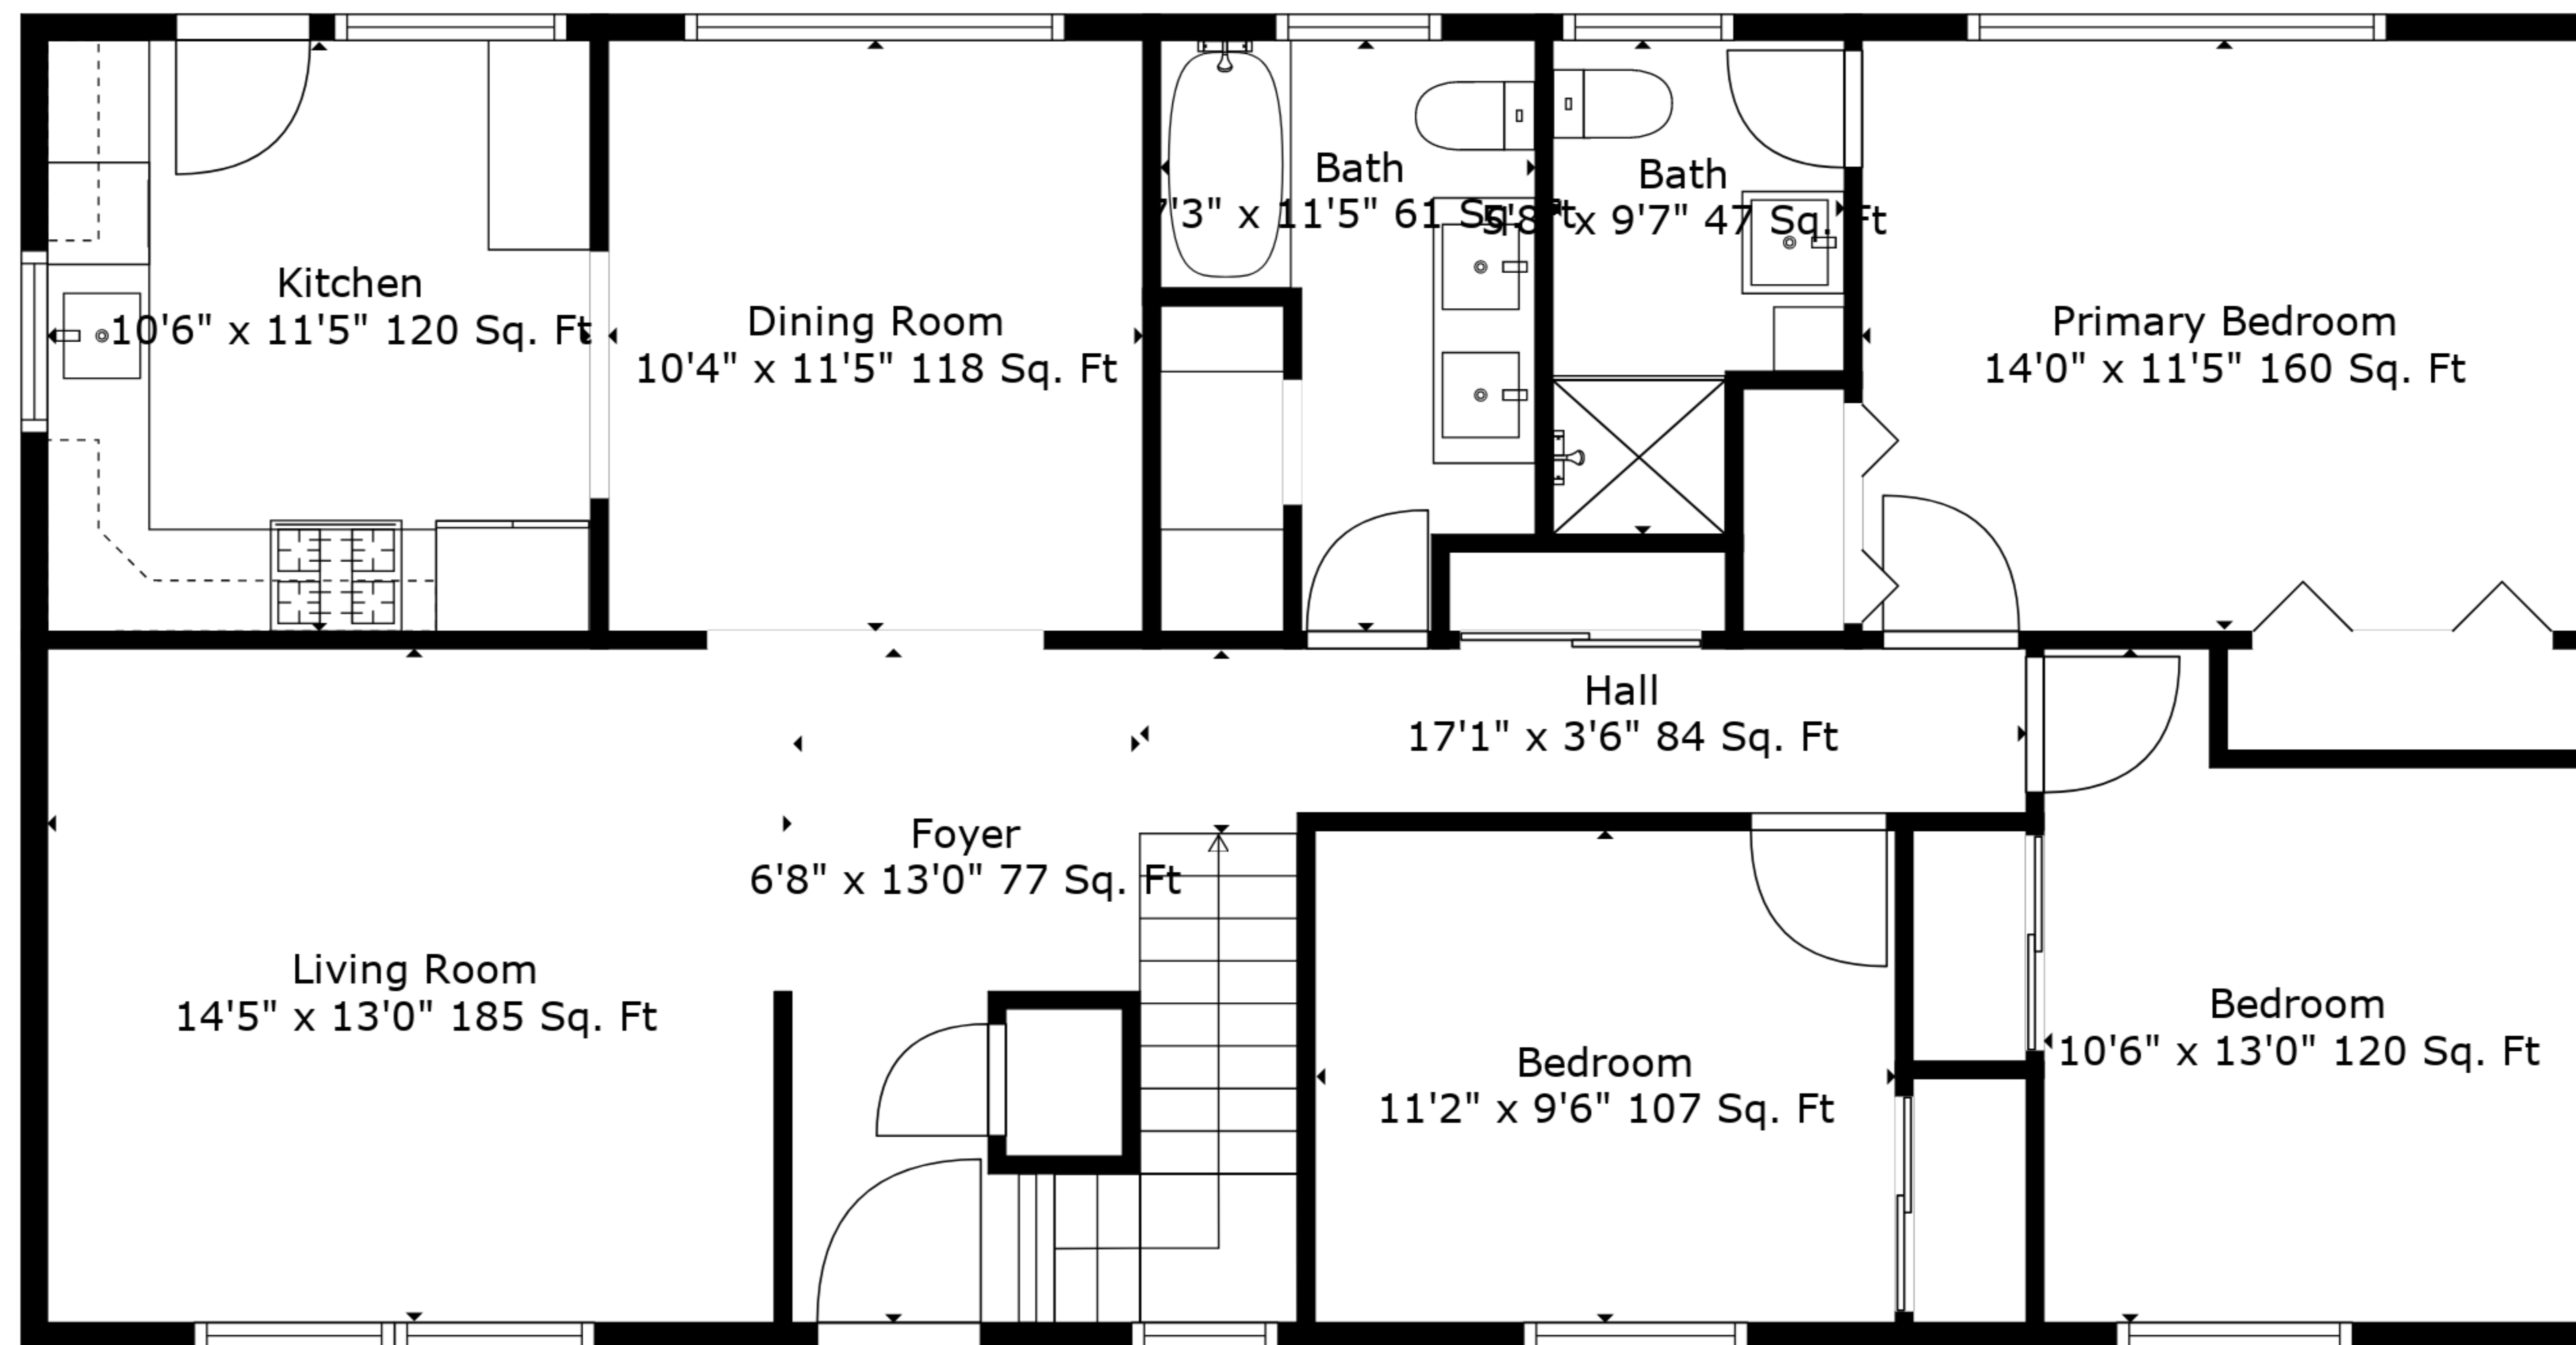

**TOTAL: 1805 sq. ft**

FLOOR 1: 589 sq. ft, FLOOR 2: 1216 sq. ft

EXCLUDED AREAS: GARAGE: 616 sq. ft, FIREPLACE: 9 sq. ft

Measurements Are Deemed Highly Reliable But Not Guaranteed.

**TOTAL: 1805 sq. ft**

FLOOR 1: 589 sq. ft, FLOOR 2: 1216 sq. ft

EXCLUDED AREAS: GARAGE: 616 sq. ft, FIREPLACE: 9 sq. ft

Measurements Are Deemed Highly Reliable But Not Guaranteed.

Floor 2

Floor 1

**TOTAL: 1805 sq. ft**  
 FLOOR 1: 589 sq. ft, FLOOR 2: 1216 sq. ft  
 EXCLUDED AREAS: GARAGE: 616 sq. ft, FIREPLACE: 9 sq. ft