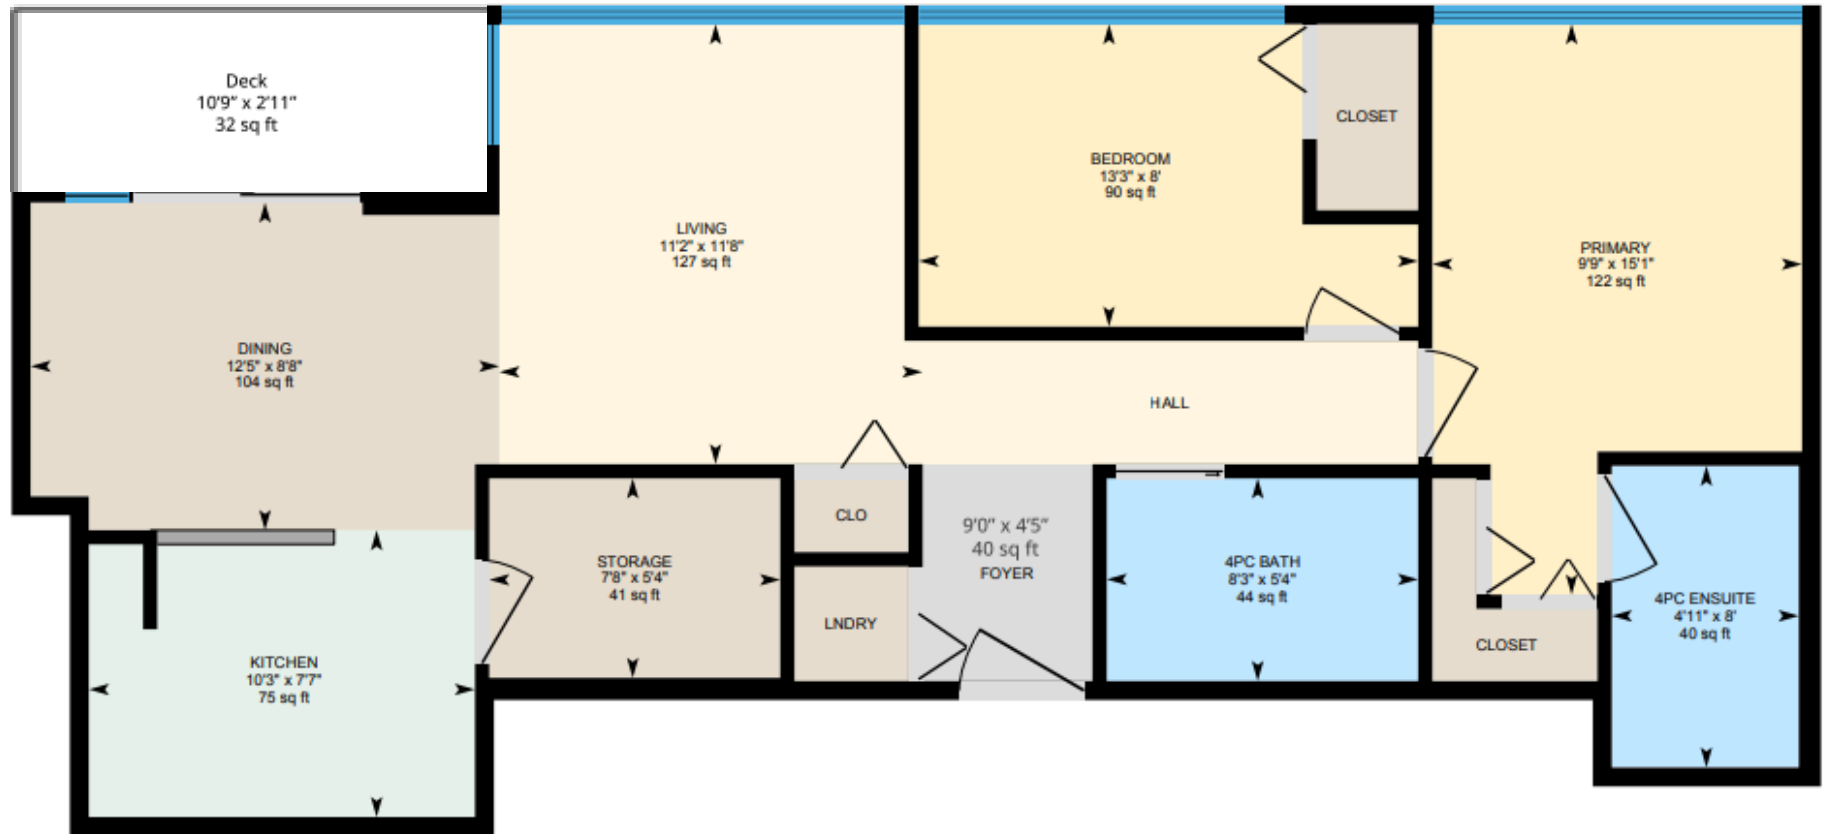

# 1605 33 SMITHE STREET, VANCOUVER, BC

FLOOR	SQ. FT
MAIN	920
DECK	32
<b>TOTAL</b>	<b>952</b>

Document prepared for the exclusive use of Sami Nijjar

White regions are excluded from total floor area in iGuide floor plans. All room dimension and floor areas must be considered approximate and are subject to independent verification