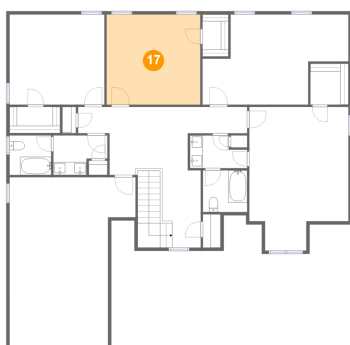

17 Floor 2 - Bedroom

Dimensions: 14'6" x 13'10"
Area: 201 sq. ft
Counted as living area: Yes

Heated: Yes
Finished: Yes
Enclosed: Yes
Contiguous: Yes
Permitted: Yes
Wet space: No
Addition: No
Conversion: No