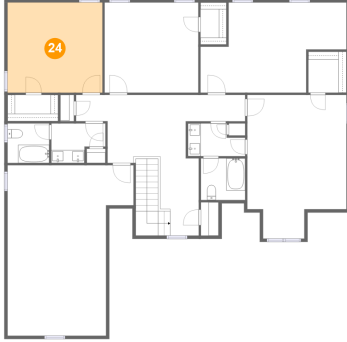

**1575 Ole Bert Drive, Powhatan, Powhatan County,
Virginia, United States, 23139**

24 Floor 2 - Bedroom

Dimensions: 14'8" x 13'11"
Area: 203 sq. ft
Counted as living area: Yes

Heated: Yes
Finished: Yes
Enclosed: Yes
Contiguous: Yes
Permitted: Yes
Wet space: No
Addition: No
Conversion: No