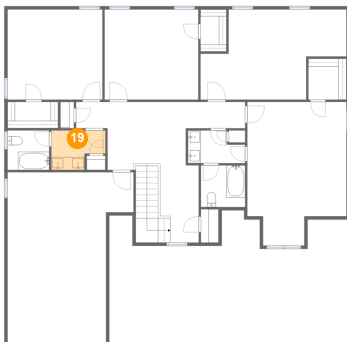

19 Floor 2 - Bath

Dimensions: 8'4" x 6'1"
Area: 43 sq. ft
Counted as living area: Yes

Heated: Yes
Finished: Yes
Enclosed: Yes
Contiguous: Yes
Permitted: Yes
Wet space: Yes
Addition: No
Conversion: No