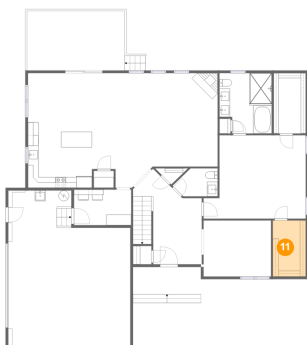

11 Floor 1 - Cl

Dimensions: 6'2" x 10'6"
Area: 65 sq. ft
Counted as living area: Yes

Heated: Yes
Finished: Yes
Enclosed: Yes
Contiguous: Yes
Permitted: Yes
Wet space: No
Addition: No
Conversion: No