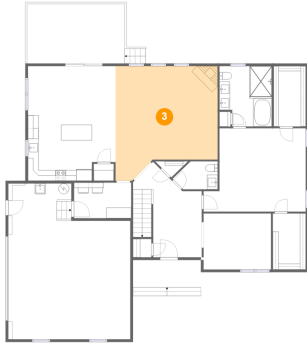

1575 Ole Bert Drive, Powhatan, Powhatan County,
Virginia, United States, 23139

3 Floor 1 - Living Room

Dimensions: 19'3" x 21'7"
Area: 358 sq. ft
Counted as living area: Yes

Heated: Yes
Finished: Yes
Enclosed: Yes
Contiguous: Yes
Permitted: Yes
Wet space: No
Addition: No
Conversion: No