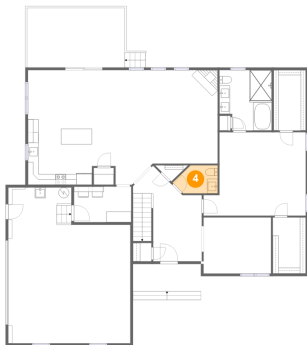

4 Floor 1 - Bath

Dimensions: 8'6" x 5'3"
Area: 37 sq. ft
Counted as living area: Yes

Heated: Yes
Finished: Yes
Enclosed: Yes
Contiguous: Yes
Permitted: Yes
Wet space: Yes
Addition: No
Conversion: No