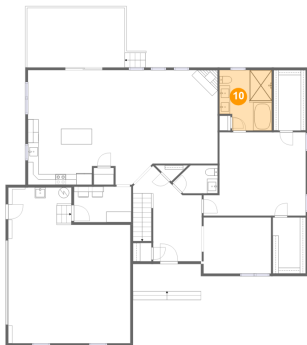

**10 Floor 1 - Bath**

**Dimensions:** 9'10" x 11'4"  
**Area:** 104 sq. ft  
**Counted as living area:** Yes

**Heated:** Yes  
**Finished:** Yes  
**Enclosed:** Yes  
**Contiguous:** Yes  
**Permitted:** Yes  
**Wet space:** Yes  
**Addition:** No  
**Conversion:** No