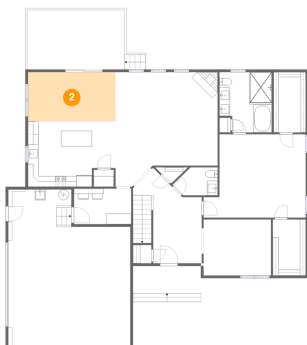

2 Floor 1 - Dining Room

Dimensions: 16'5" x 9'3"
Area: 152 sq. ft
Counted as living area: Yes

Heated: Yes
Finished: Yes
Enclosed: Yes
Contiguous: Yes
Permitted: Yes
Wet space: No
Addition: No
Conversion: No