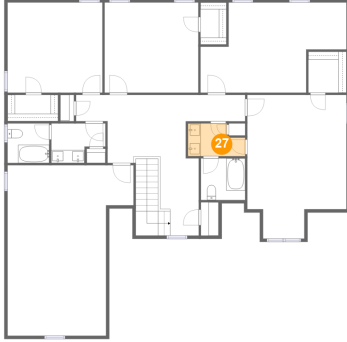

**1575 Ole Bert Drive, Powhatan, Powhatan County,
Virginia, United States, 23139**

27 Floor 2 - Bath

Dimensions: 8'10" x 5'0"
Area: 38 sq. ft
Counted as living area: Yes

Heated: Yes
Finished: Yes
Enclosed: Yes
Contiguous: Yes
Permitted: Yes
Wet space: Yes
Addition: No
Conversion: No