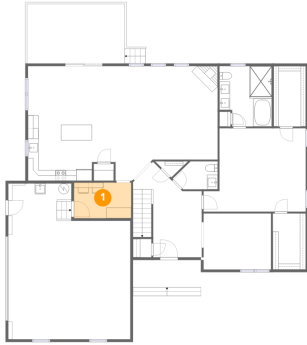

**1575 Ole Bert Drive, Powhatan, Powhatan County,
Virginia, United States, 23139**

1 Floor 1 - Utility

Dimensions: 10'9" x 6'8"
Area: 72 sq. ft
Counted as living area: Yes

Heated: Yes
Finished: Yes
Enclosed: Yes
Contiguous: Yes
Permitted: Yes
Wet space: No
Addition: No
Conversion: No