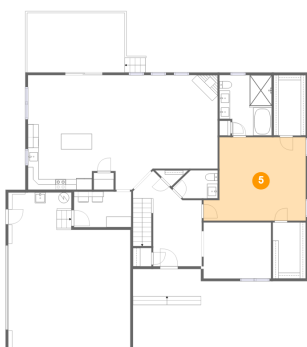

5 Floor 1 - Bedroom

Dimensions: 19'3" x 15'8"
Area: 266 sq. ft
Counted as living area: Yes

Heated: Yes
Finished: Yes
Enclosed: Yes
Contiguous: Yes
Permitted: Yes
Wet space: No
Addition: No
Conversion: No