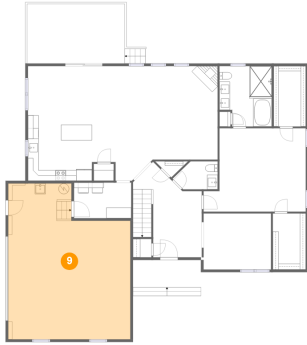

**1575 Ole Bert Drive, Powhatan, Powhatan County,
Virginia, United States, 23139**

9 Floor 1 - Garage

Dimensions: 23'0" x 29'4"
Area: 595 sq. ft
Counted as living area: No

Heated: No
Finished: No
Enclosed: Yes
Contiguous: Yes
Permitted: Yes
Wet space: No
Addition: No
Conversion: No