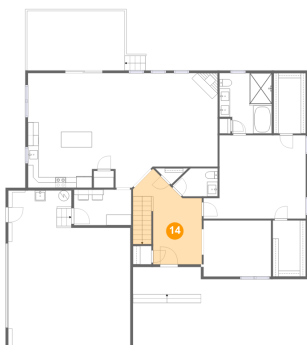

14 Floor 1 - Entry

Dimensions: 9'2" x 17'11"
Area: 173 sq. ft
Counted as living area: Yes

Heated: Yes
Finished: Yes
Enclosed: Yes
Contiguous: Yes
Permitted: Yes
Wet space: No
Addition: No
Conversion: No