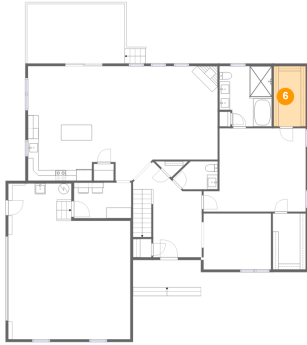

1575 Ole Bert Drive, Powhatan, Powhatan County,
Virginia, United States, 23139

6 Floor 1 - Cl

Dimensions: 6'0" x 11'4"
Area: 68 sq. ft
Counted as living area: Yes

Heated: Yes
Finished: Yes
Enclosed: Yes
Contiguous: Yes
Permitted: Yes
Wet space: No
Addition: No
Conversion: No