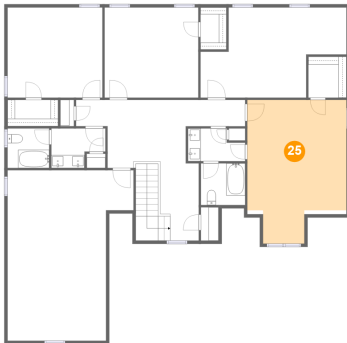

**25 Floor 2 - Bedroom**

**Dimensions: 15'3" x 22'2"**  
**Area: 293 sq. ft**  
**Counted as living area: Yes**

**Heated: Yes**  
**Finished: Yes**  
**Enclosed: Yes**  
**Contiguous: Yes**  
**Permitted: Yes**  
**Wet space: No**  
**Addition: No**  
**Conversion: No**