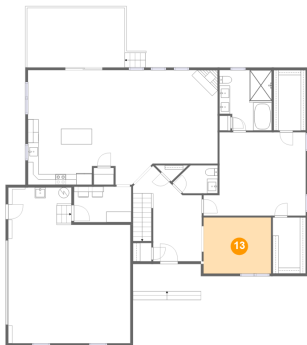

**13 Floor 1 - Room**

**Dimensions: 12'8" x 10'6"**  
**Area: 134 sq. ft**  
**Counted as living area: Yes**

**Heated: Yes**  
**Finished: Yes**  
**Enclosed: Yes**  
**Contiguous: Yes**  
**Permitted: Yes**  
**Wet space: No**  
**Addition: No**  
**Conversion: No**