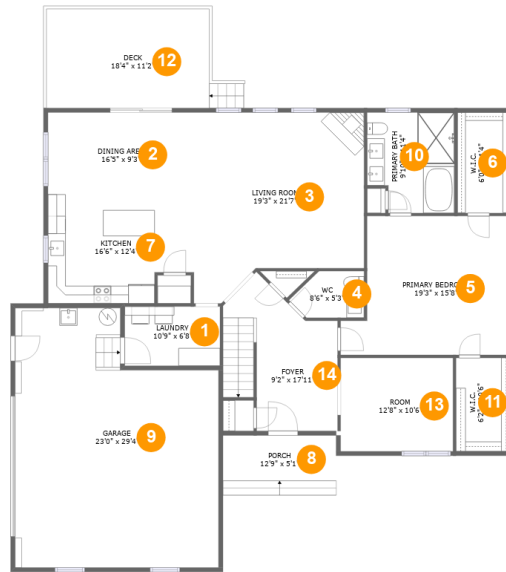

1575 Ole Bert Drive, Powhatan, Powhatan County, Virginia, United States, 23139

Room dimensions

Floor 1

Total sqft: 2719 Living area: 1807

#		Dimensions	sqft	Counted as living area
1	Utility	10'9" x 6'8"	72 sq. ft	Yes
2	Dining Room	16'5" x 9'3"	152 sq. ft	Yes
3	Living Room	19'3" x 21'7"	358 sq. ft	Yes
4	Bath	8'6" x 5'3"	37 sq. ft	Yes
5	Bedroom	19'3" x 15'8"	266 sq. ft	Yes
6	Cl	6'0" x 11'4"	68 sq. ft	Yes
7	Kitchen	16'6" x 12'4"	187 sq. ft	Yes
8	Outdoor	12'9" x 5'1"	65 sq. ft	No
9	Garage	23'0" x 29'4"	595 sq. ft	No
10	Bath	9'10" x 11'4"	104 sq. ft	Yes
11	Cl	6'2" x 10'6"	65 sq. ft	Yes