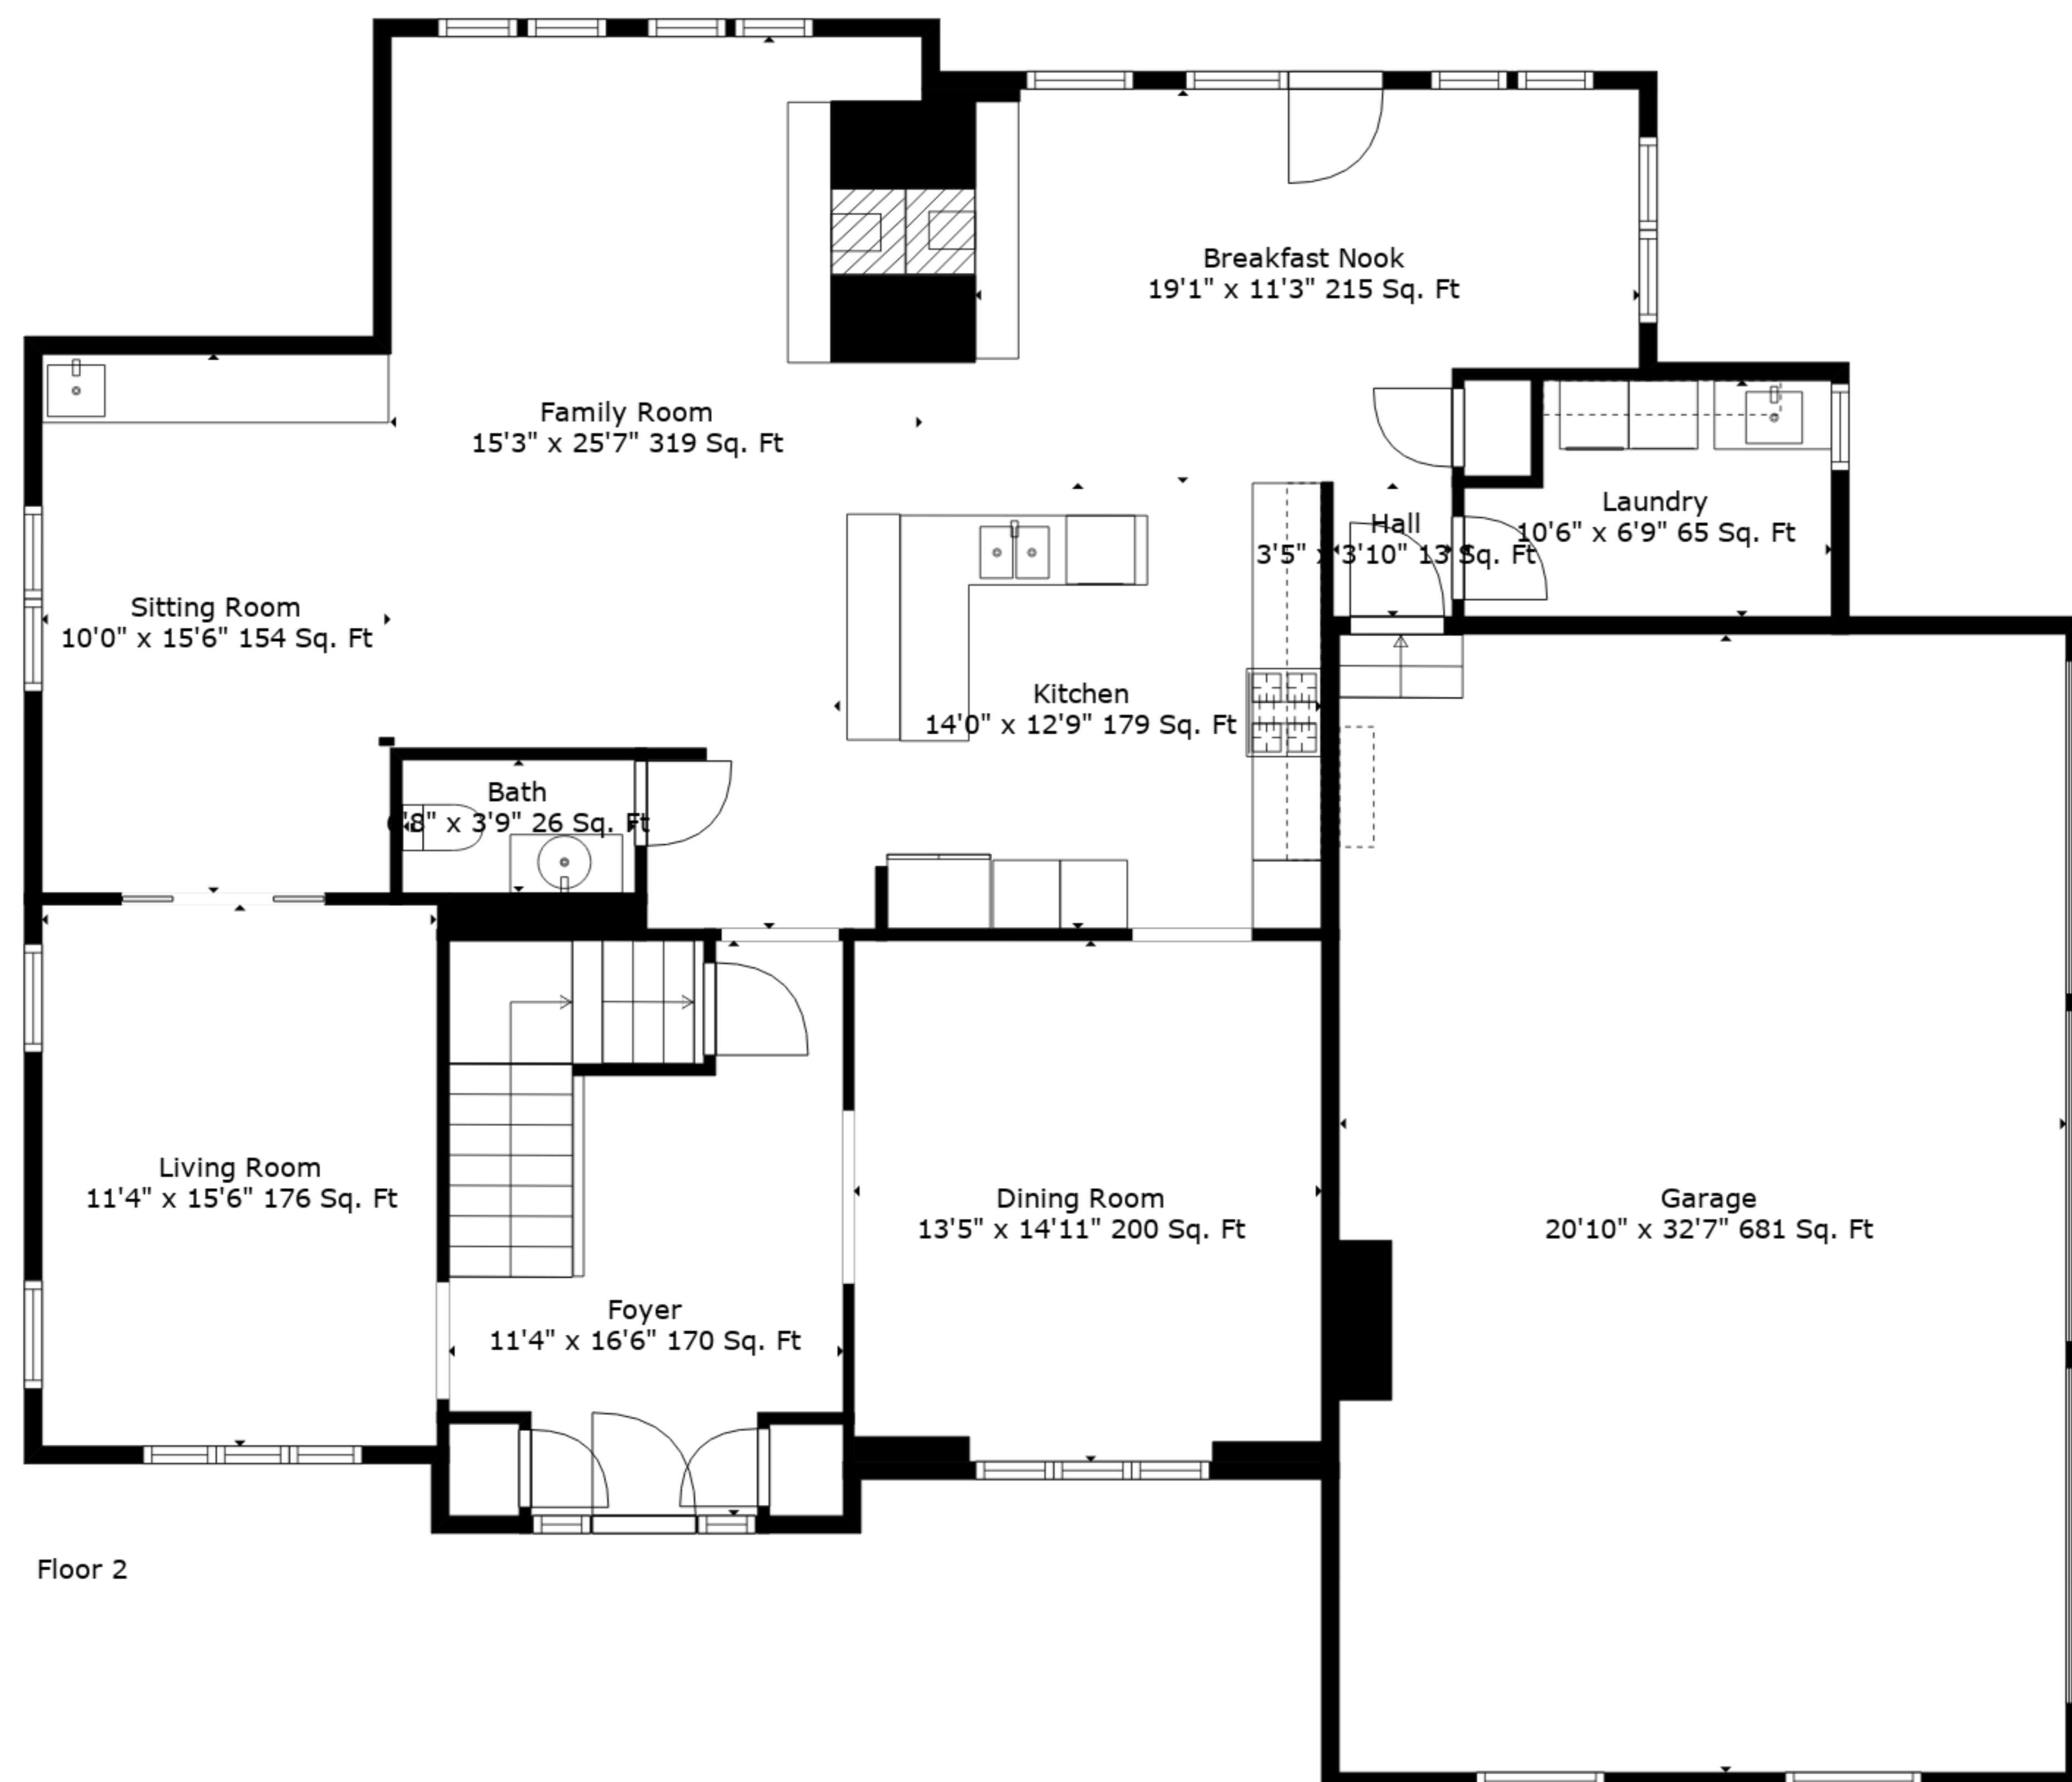

TOTAL: 4562 sq. ft

BELOW GROUND: 1165 sq. ft, FLOOR 2: 1581 sq. ft, FLOOR 3: 1816 sq. ft
 EXCLUDED AREAS: ELECTRICAL ROOM: 96 sq. ft, STORAGE: 165 sq. ft, GARAGE: 681 sq. ft

Measurements Are Deemed Highly Reliable But Not Guaranteed.