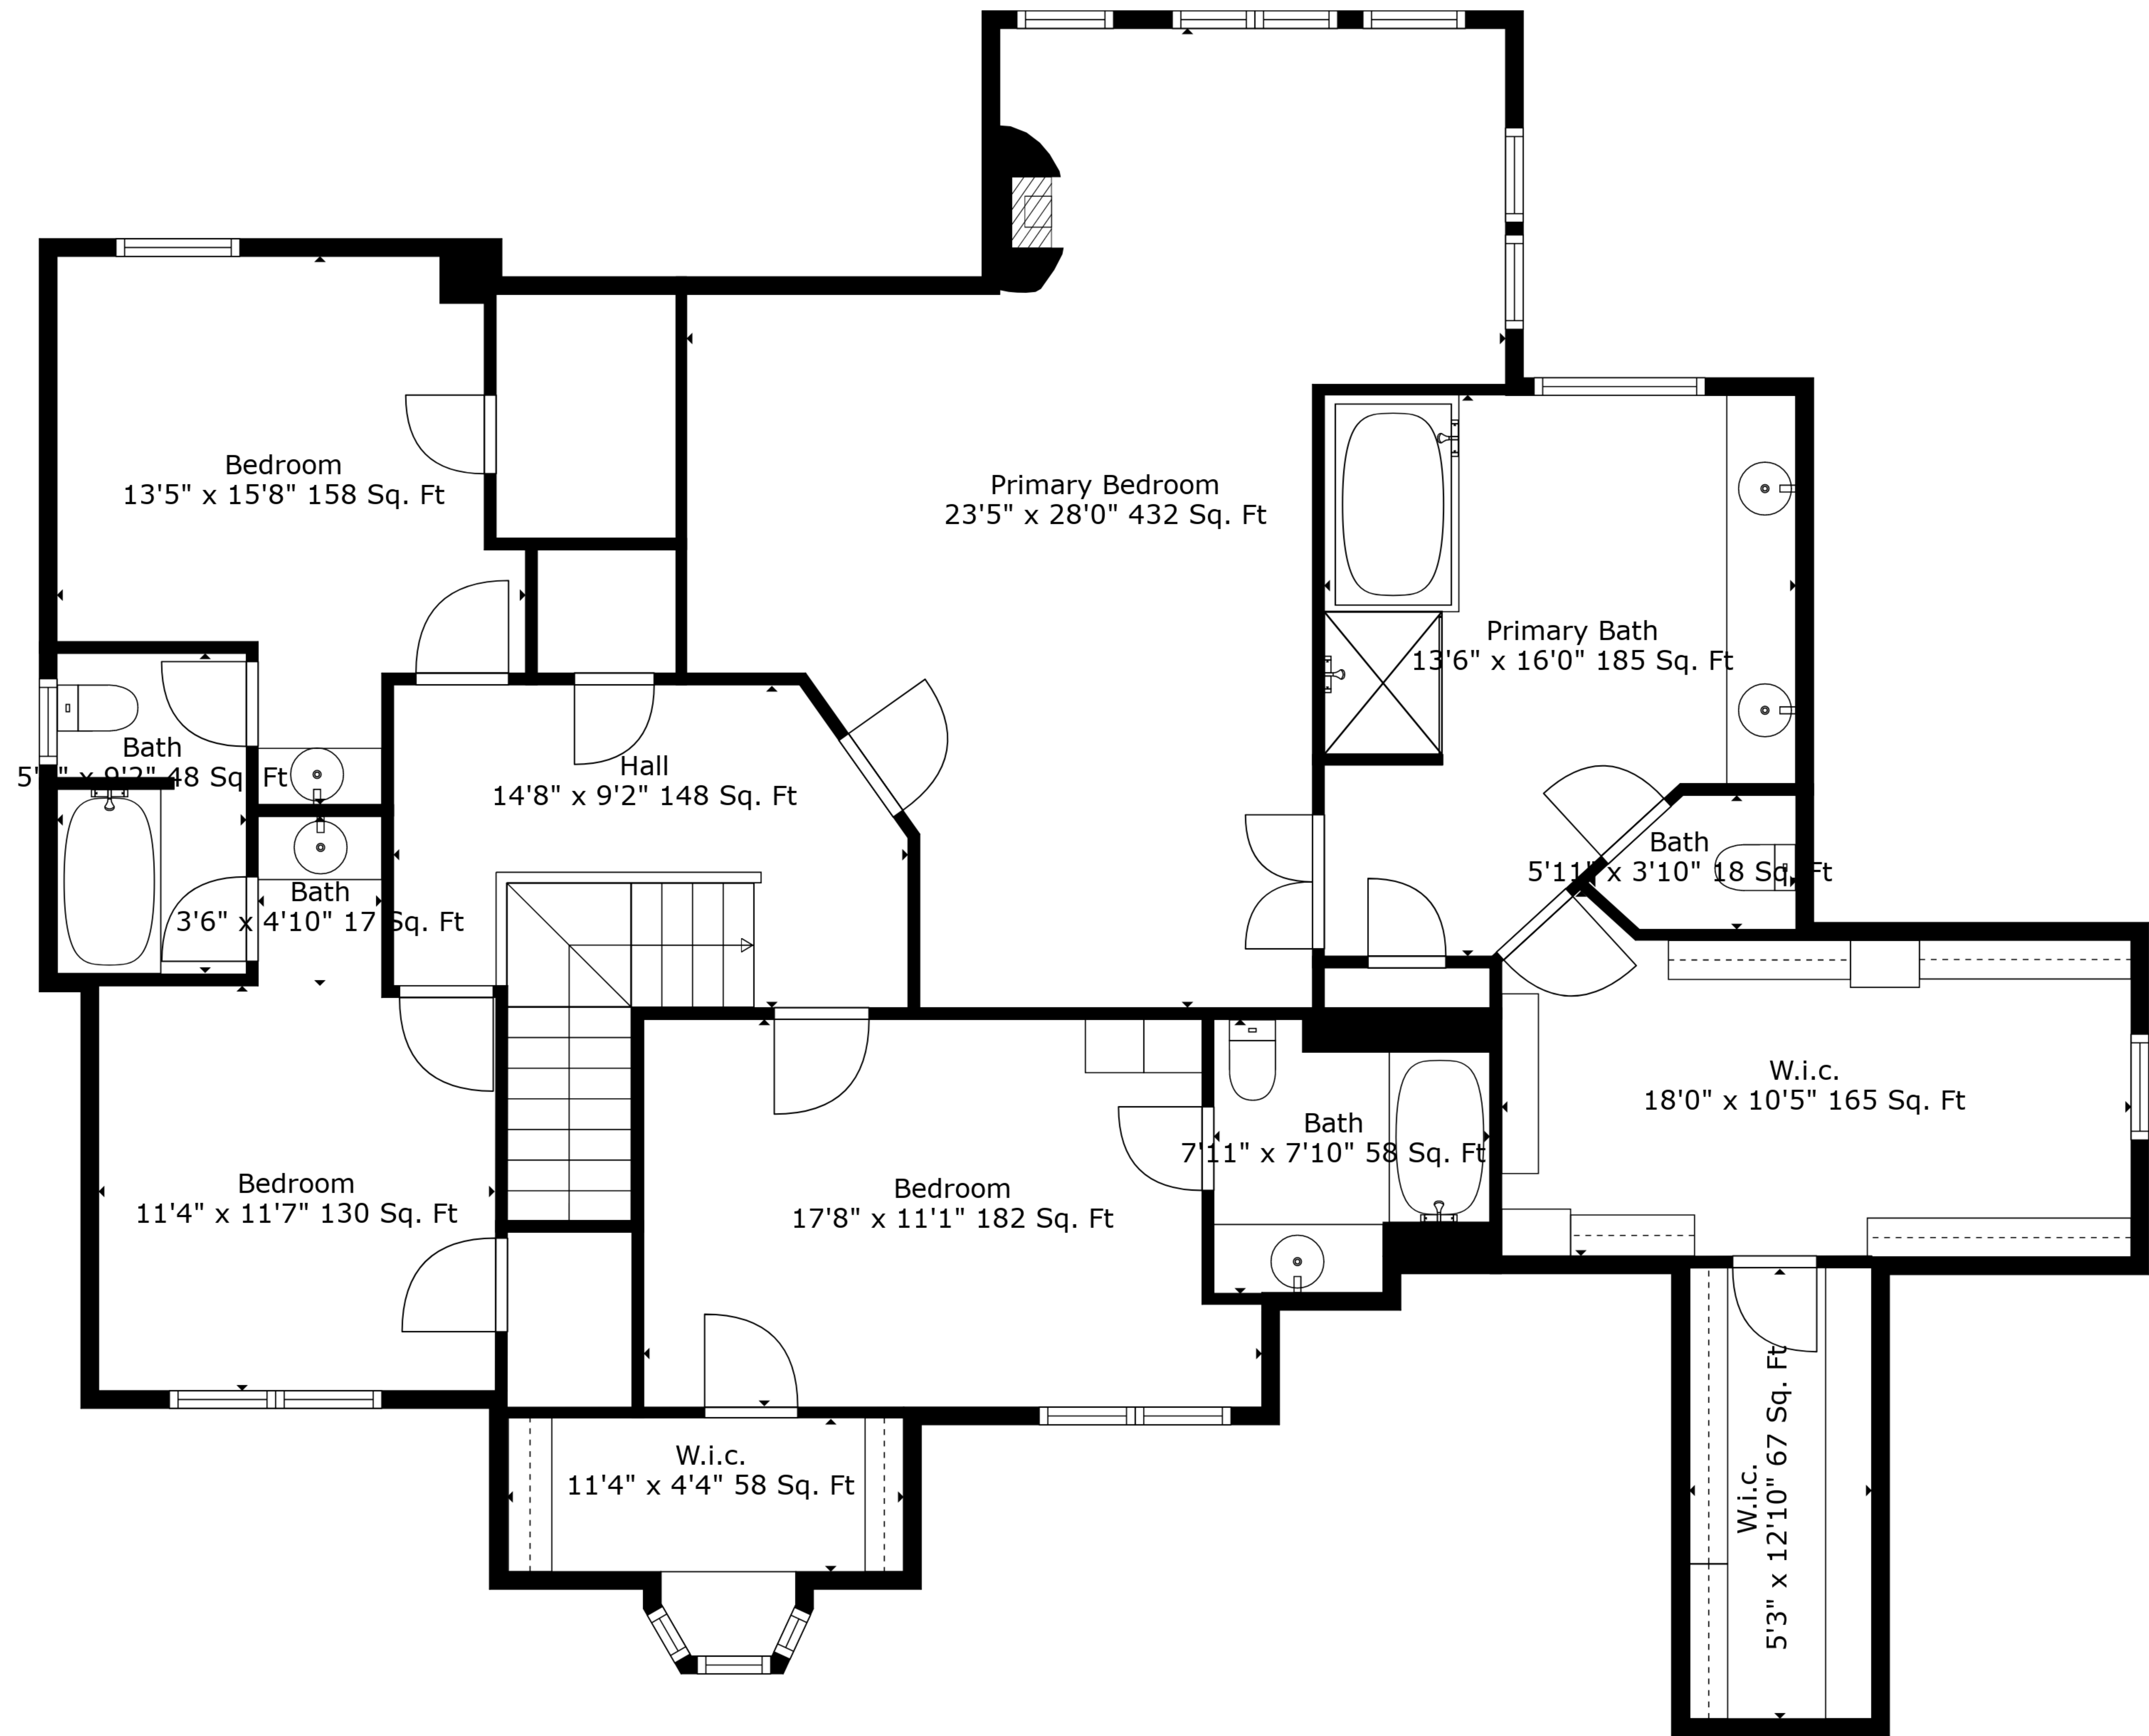

TOTAL: 4562 sq. ft

BELOW GROUND: 1165 sq. ft, FLOOR 2: 1581 sq. ft, FLOOR 3: 1816 sq. ft
 EXCLUDED AREAS: ELECTRICAL ROOM: 96 sq. ft, STORAGE: 165 sq. ft, GARAGE: 681 sq. ft

Measurements Are Deemed Highly Reliable But Not Guaranteed.