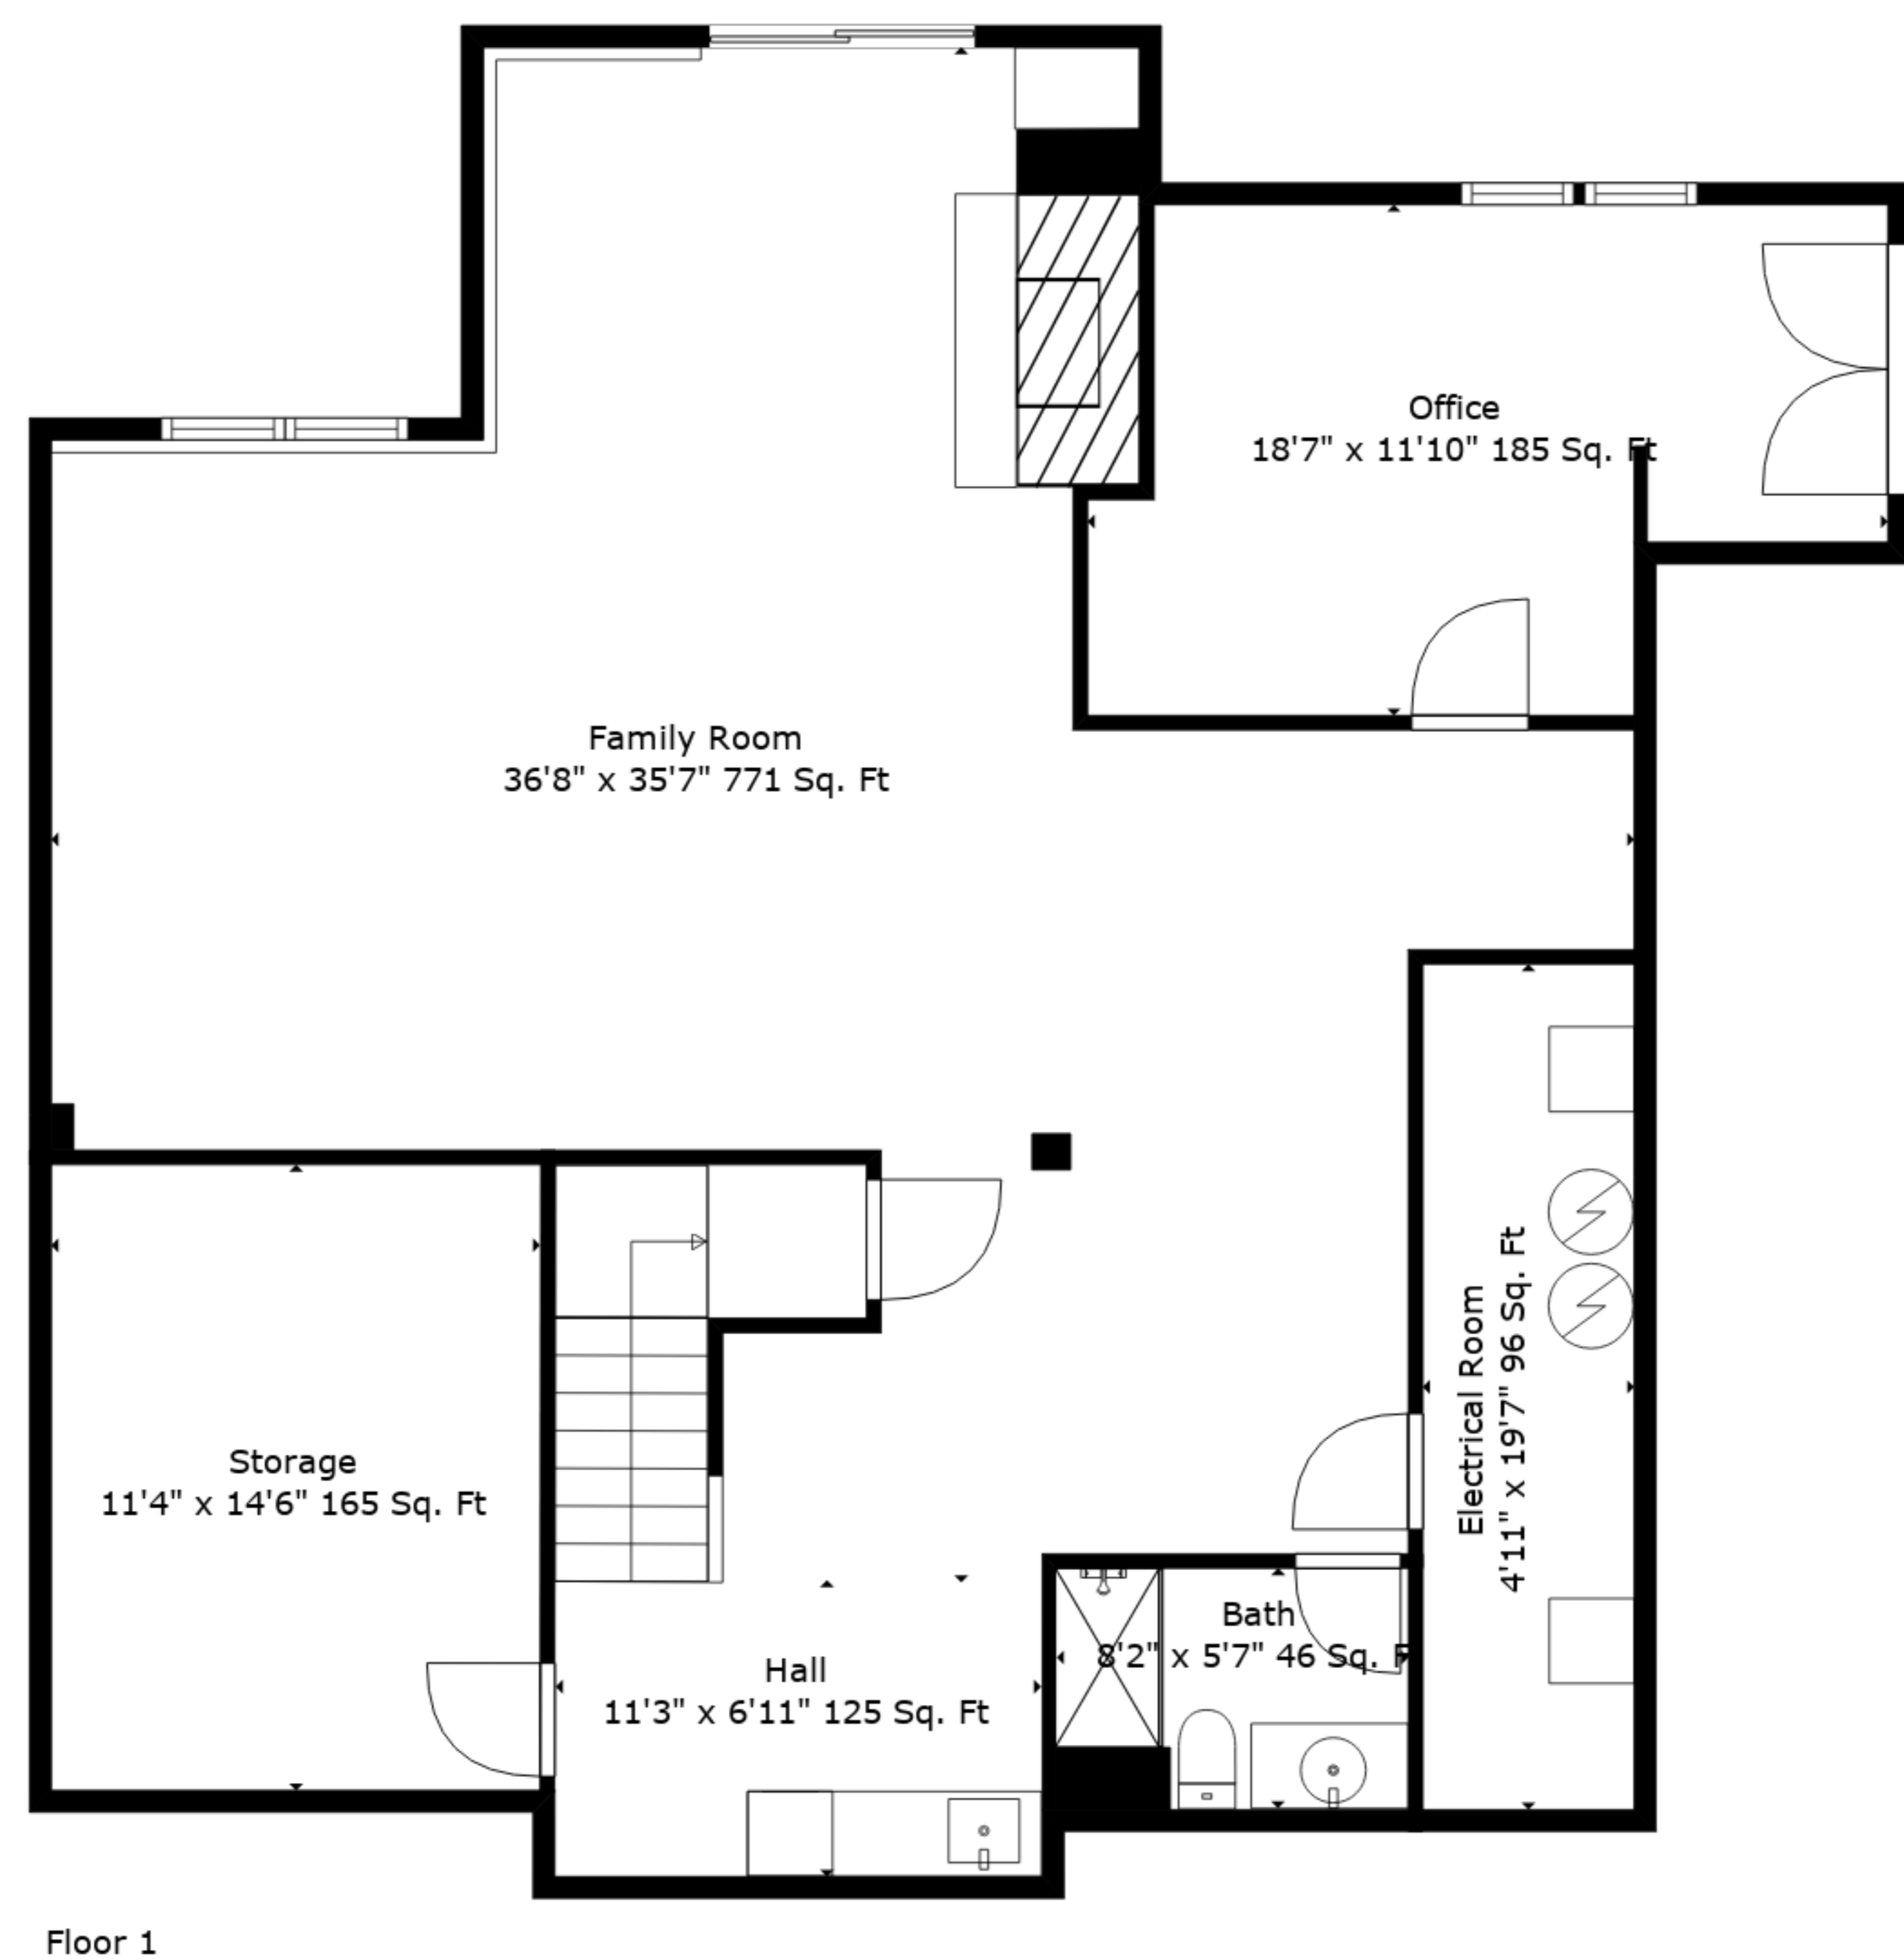

TOTAL: 4562 sq. ft

BELOW GROUND: 1165 sq. ft, FLOOR 2: 1581 sq. ft, FLOOR 3: 1816 sq. ft
 EXCLUDED AREAS: ELECTRICAL ROOM: 96 sq. ft, STORAGE: 165 sq. ft, GARAGE: 681 sq. ft

Measurements Are Deemed Highly Reliable But Not Guaranteed.