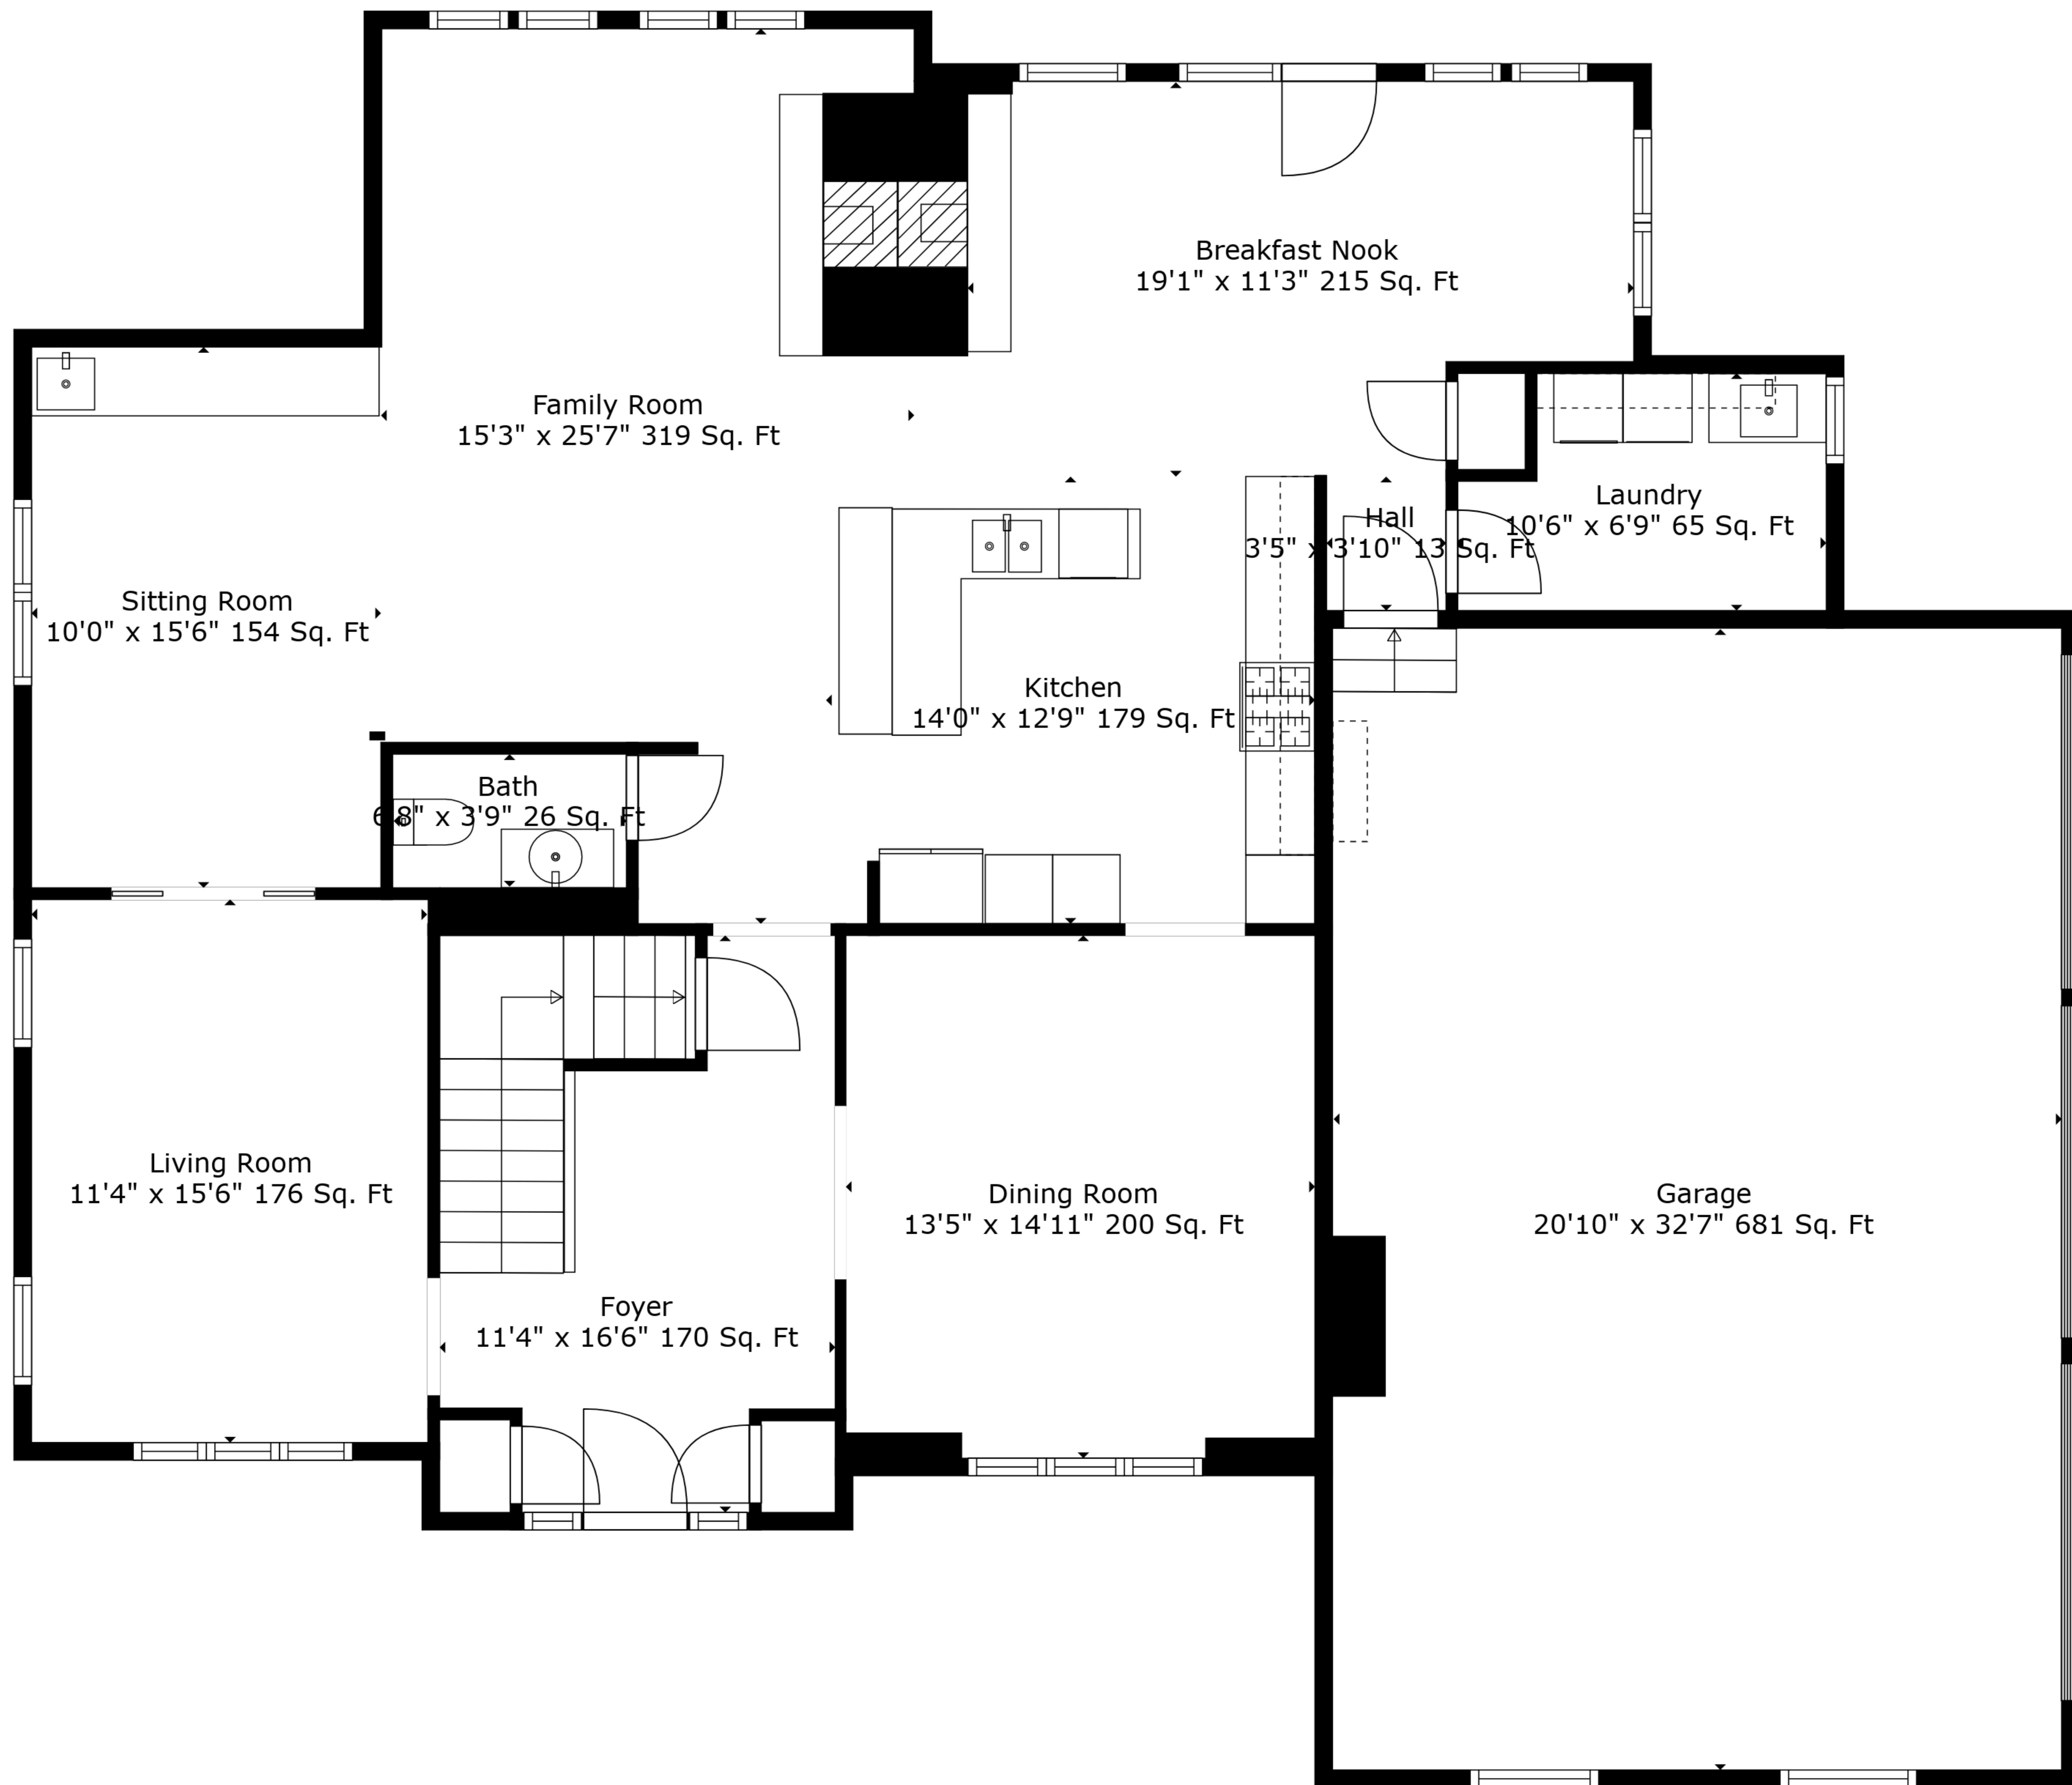

TOTAL: 4562 sq. ft

BELOW GROUND: 1165 sq. ft, FLOOR 2: 1581 sq. ft, FLOOR 3: 1816 sq. ft
 EXCLUDED AREAS: ELECTRICAL ROOM: 96 sq. ft, STORAGE: 165 sq. ft, GARAGE: 681 sq. ft

Measurements Are Deemed Highly Reliable But Not Guaranteed.