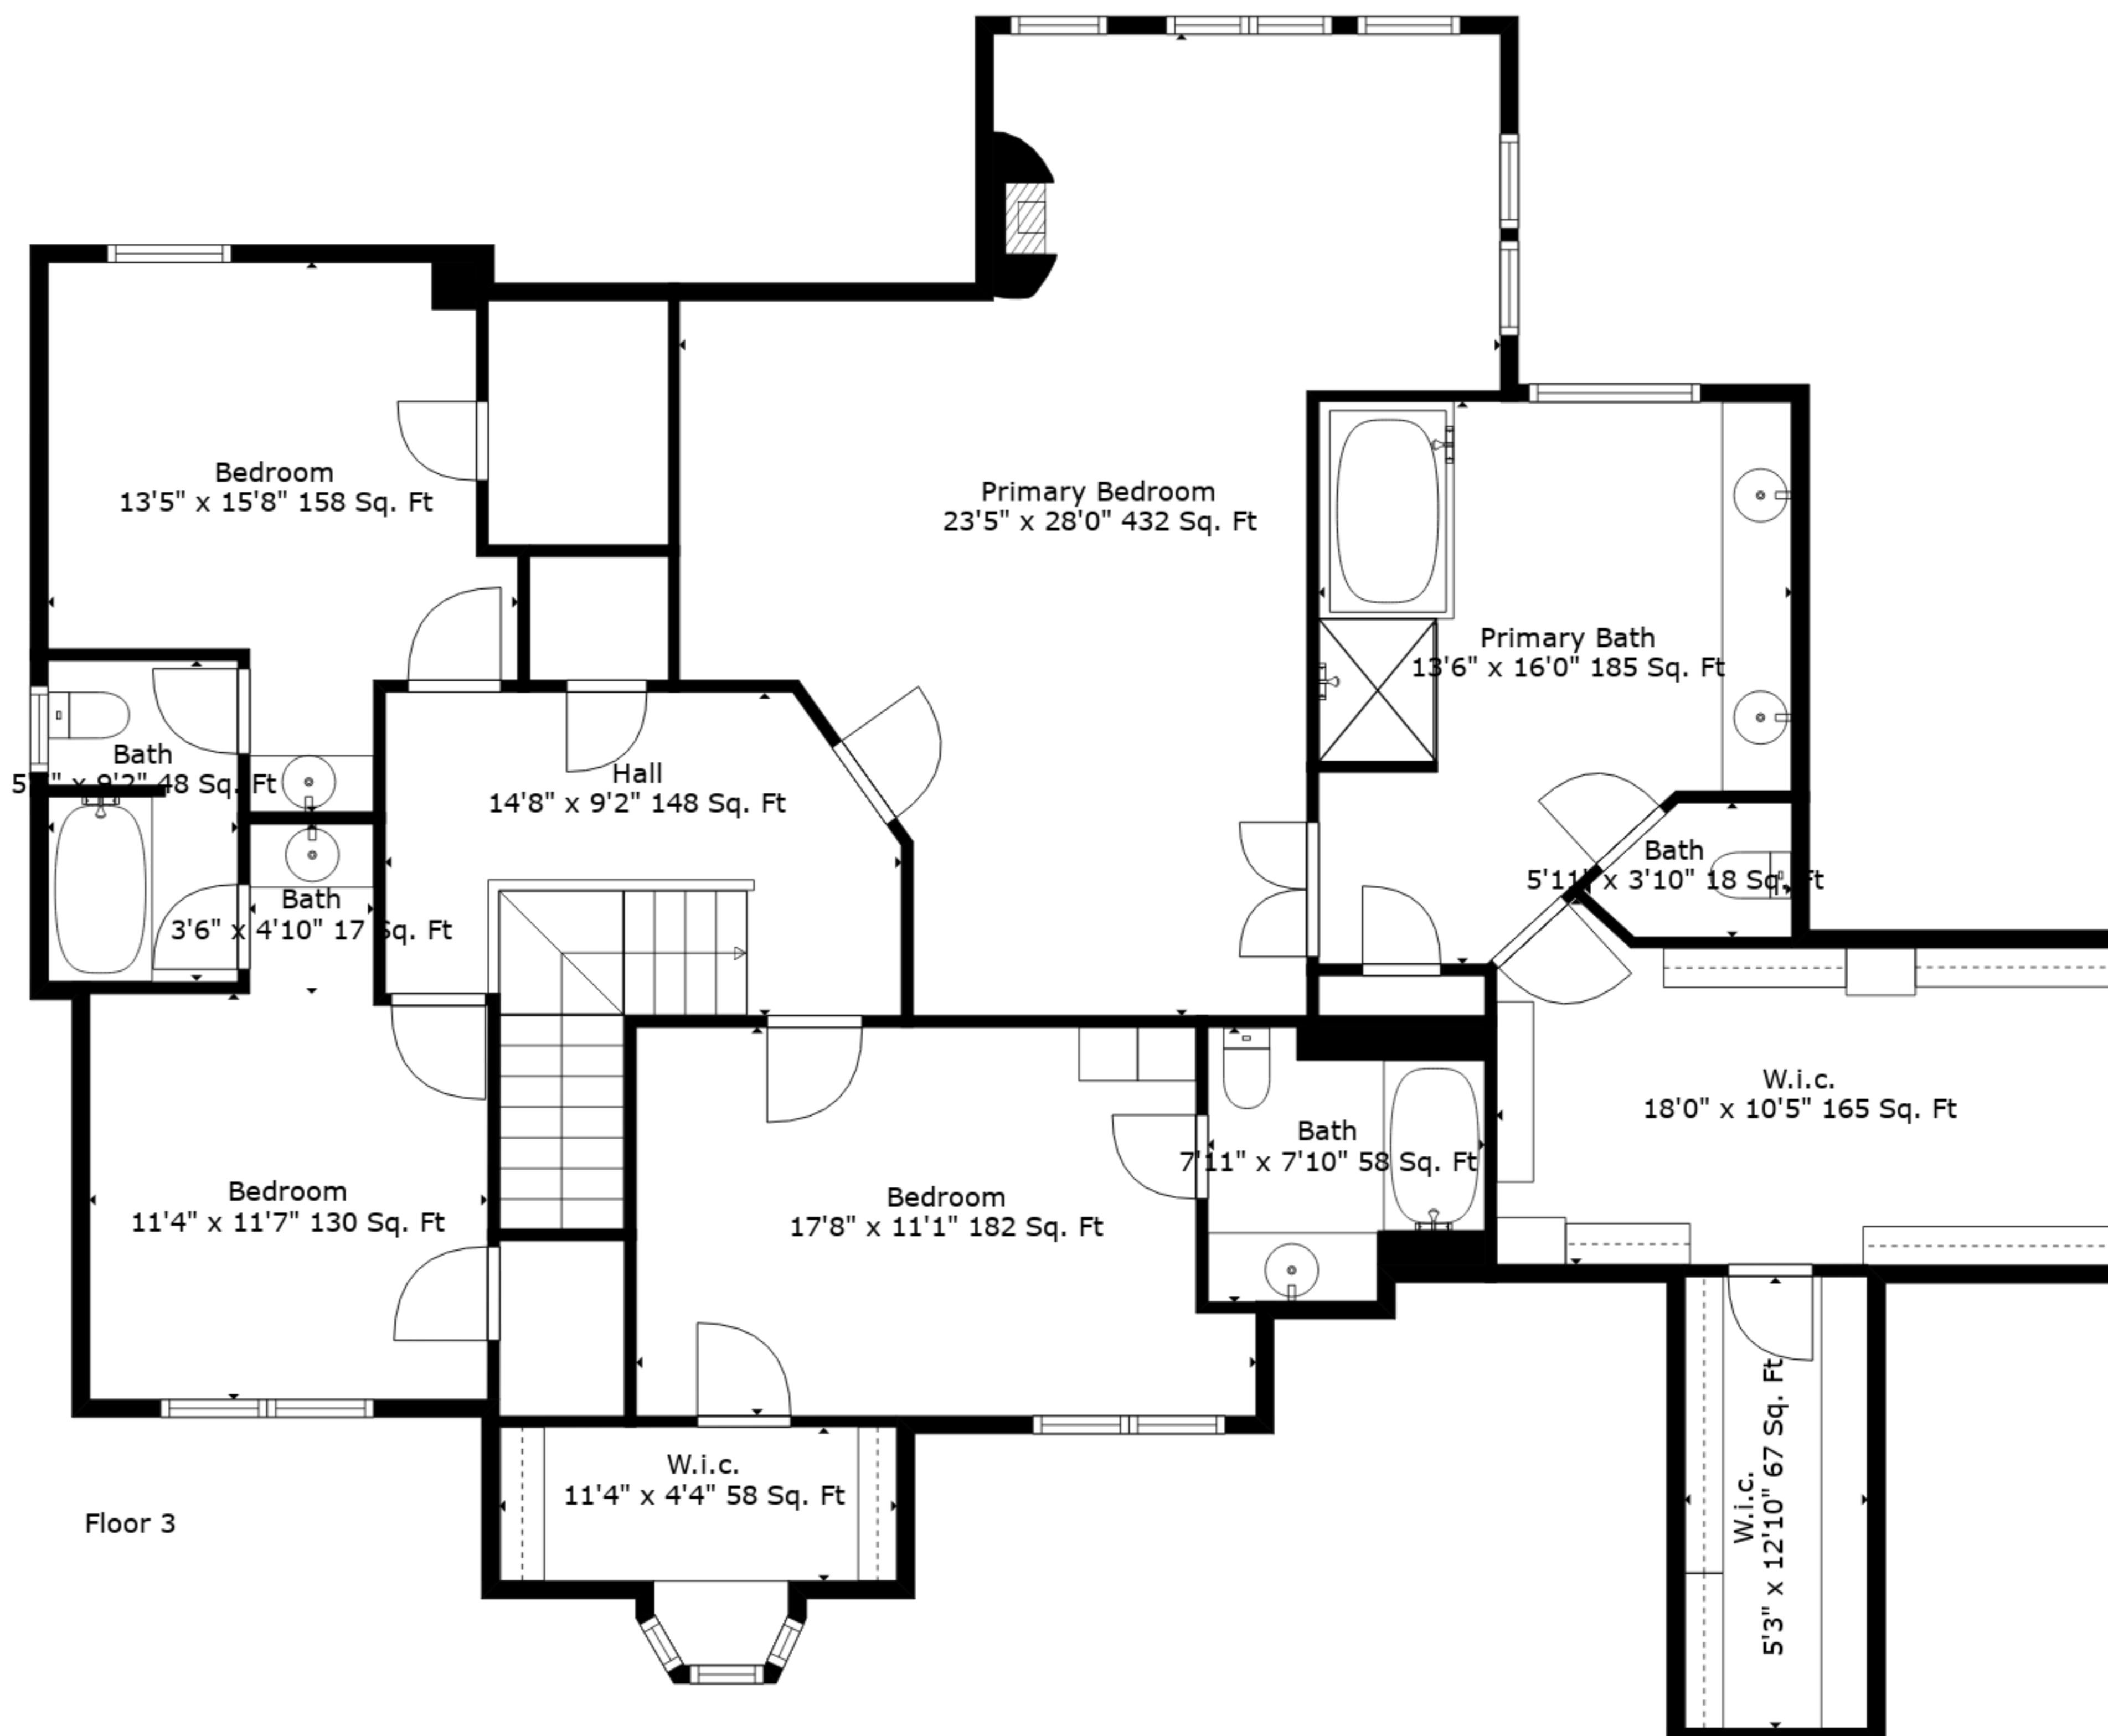

TOTAL: 4562 sq. ft

BELOW GROUND: 1165 sq. ft, FLOOR 2: 1581 sq. ft, FLOOR 3: 1816 sq. ft
 EXCLUDED AREAS: ELECTRICAL ROOM: 96 sq. ft, STORAGE: 165 sq. ft, GARAGE: 681 sq. ft

Measurements Are Deemed Highly Reliable But Not Guaranteed.