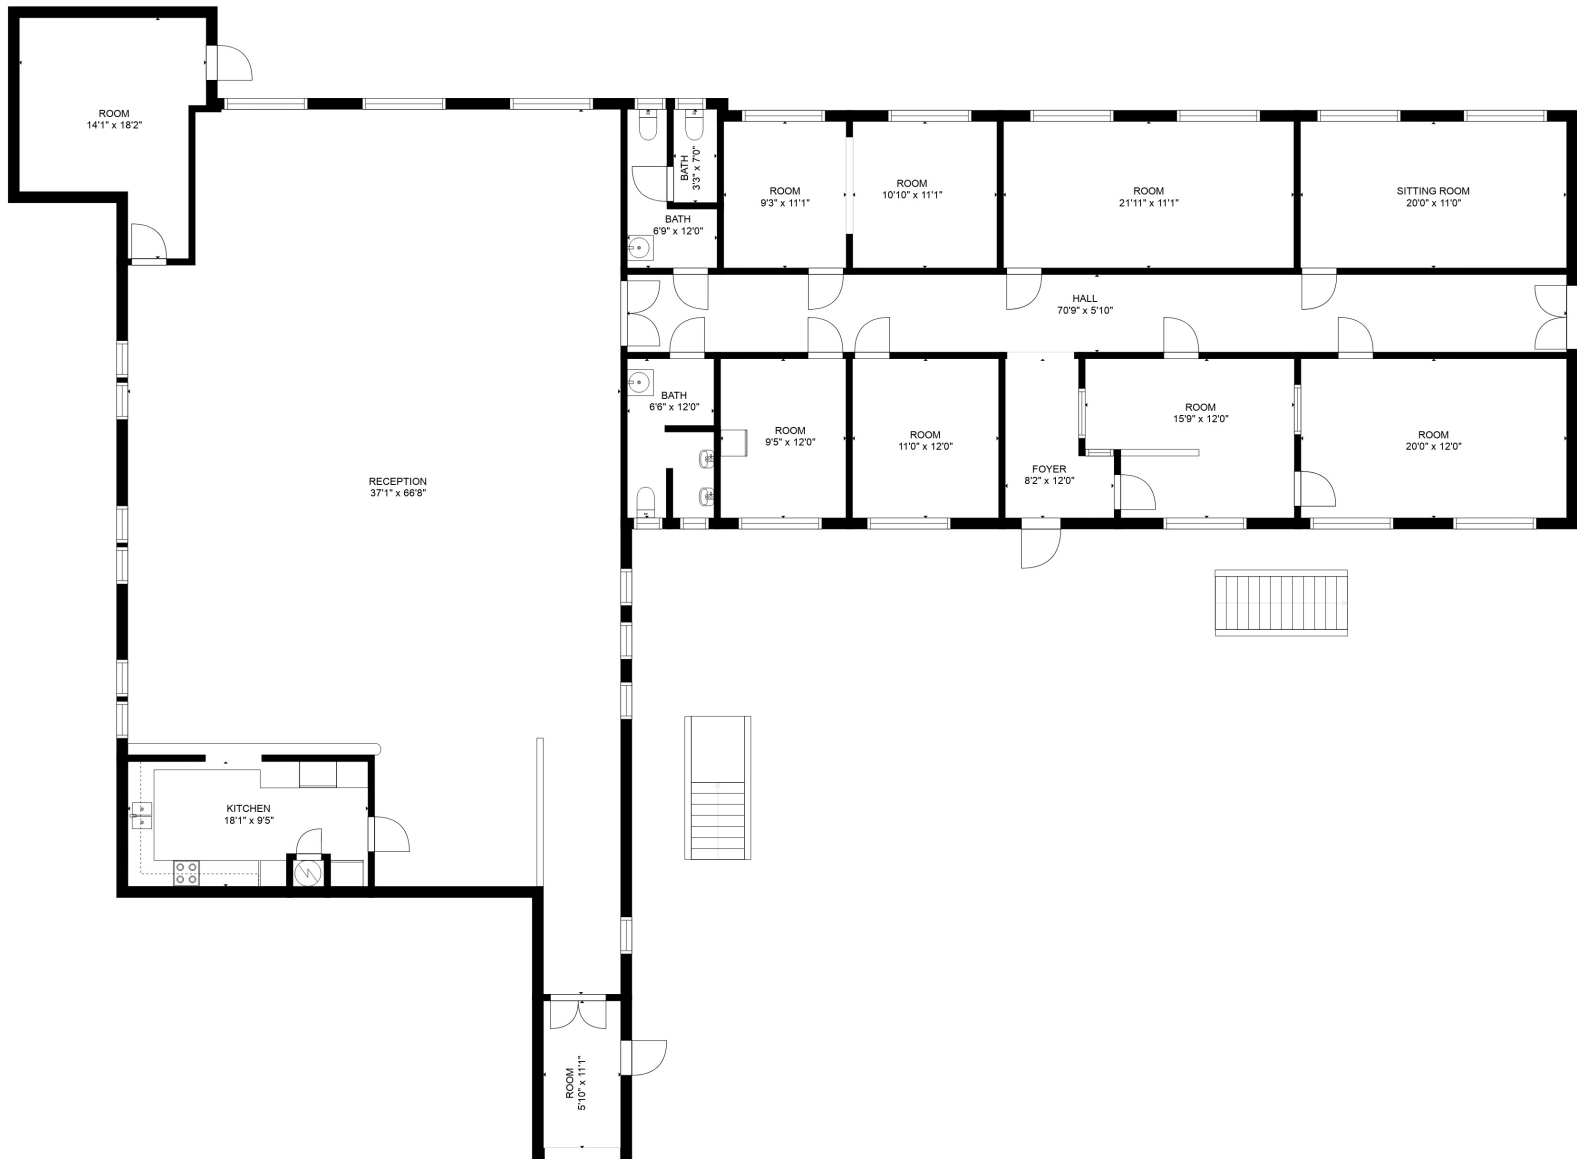

FLOOR 2

FLOOR 1

GROSS INTERNAL AREA  
 FLOOR 1: 4575 sq. ft, FLOOR 2: 2194 sq. ft  
 EXCLUDED AREAS: , DECK: 266 sq. ft  
 TOTAL: 6769 sq. ft  
 SIZES AND DIMENSIONS ARE APPROXIMATE, ACTUAL MAY VARY.

GROSS INTERNAL AREA  
FLOOR 1: 4575 sq. ft, FLOOR 2: 2194 sq. ft  
EXCLUDED AREAS: , DECK: 266 sq. ft  
TOTAL: 6769 sq. ft  
SIZES AND DIMENSIONS ARE APPROXIMATE, ACTUAL MAY VARY.

GROSS INTERNAL AREA  
 FLOOR 1: 4575 sq. ft, FLOOR 2: 2194 sq. ft  
 EXCLUDED AREAS: , DECK: 266 sq. ft  
 TOTAL: 6769 sq. ft  
 SIZES AND DIMENSIONS ARE APPROXIMATE, ACTUAL MAY VARY.