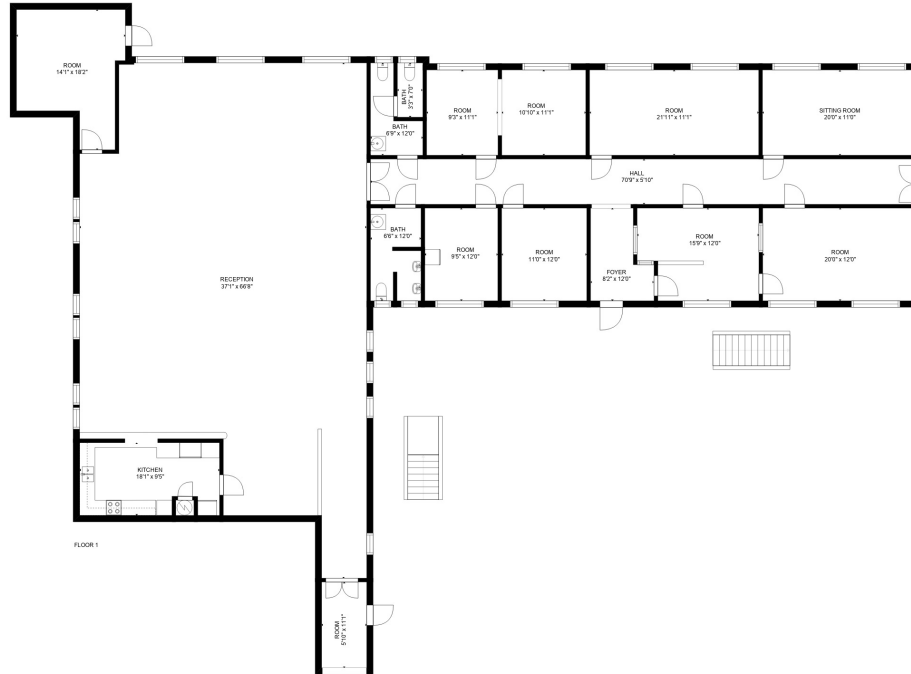

FLOOR 2

FLOOR 1

GROSS INTERNAL AREA  
 FLOOR 1: 4575 sq. ft, FLOOR 2: 2194 sq. ft  
 EXCLUDED AREAS: , DECK: 266 sq. ft  
 TOTAL: 6769 sq. ft  
 SIZES AND DIMENSIONS ARE APPROXIMATE, ACTUAL MAY VARY.

GROSS INTERNAL AREA  
FLOOR 1: 4575 sq. ft, FLOOR 2: 2194 sq. ft  
EXCLUDED AREAS: , DECK: 266 sq. ft  
TOTAL: 6769 sq. ft  
SIZES AND DIMENSIONS ARE APPROXIMATE, ACTUAL MAY VARY.

GROSS INTERNAL AREA  
 FLOOR 1: 4575 sq. ft, FLOOR 2: 2194 sq. ft  
 EXCLUDED AREAS: , DECK: 266 sq. ft  
 TOTAL: 6769 sq. ft  
 SIZES AND DIMENSIONS ARE APPROXIMATE, ACTUAL MAY VARY.