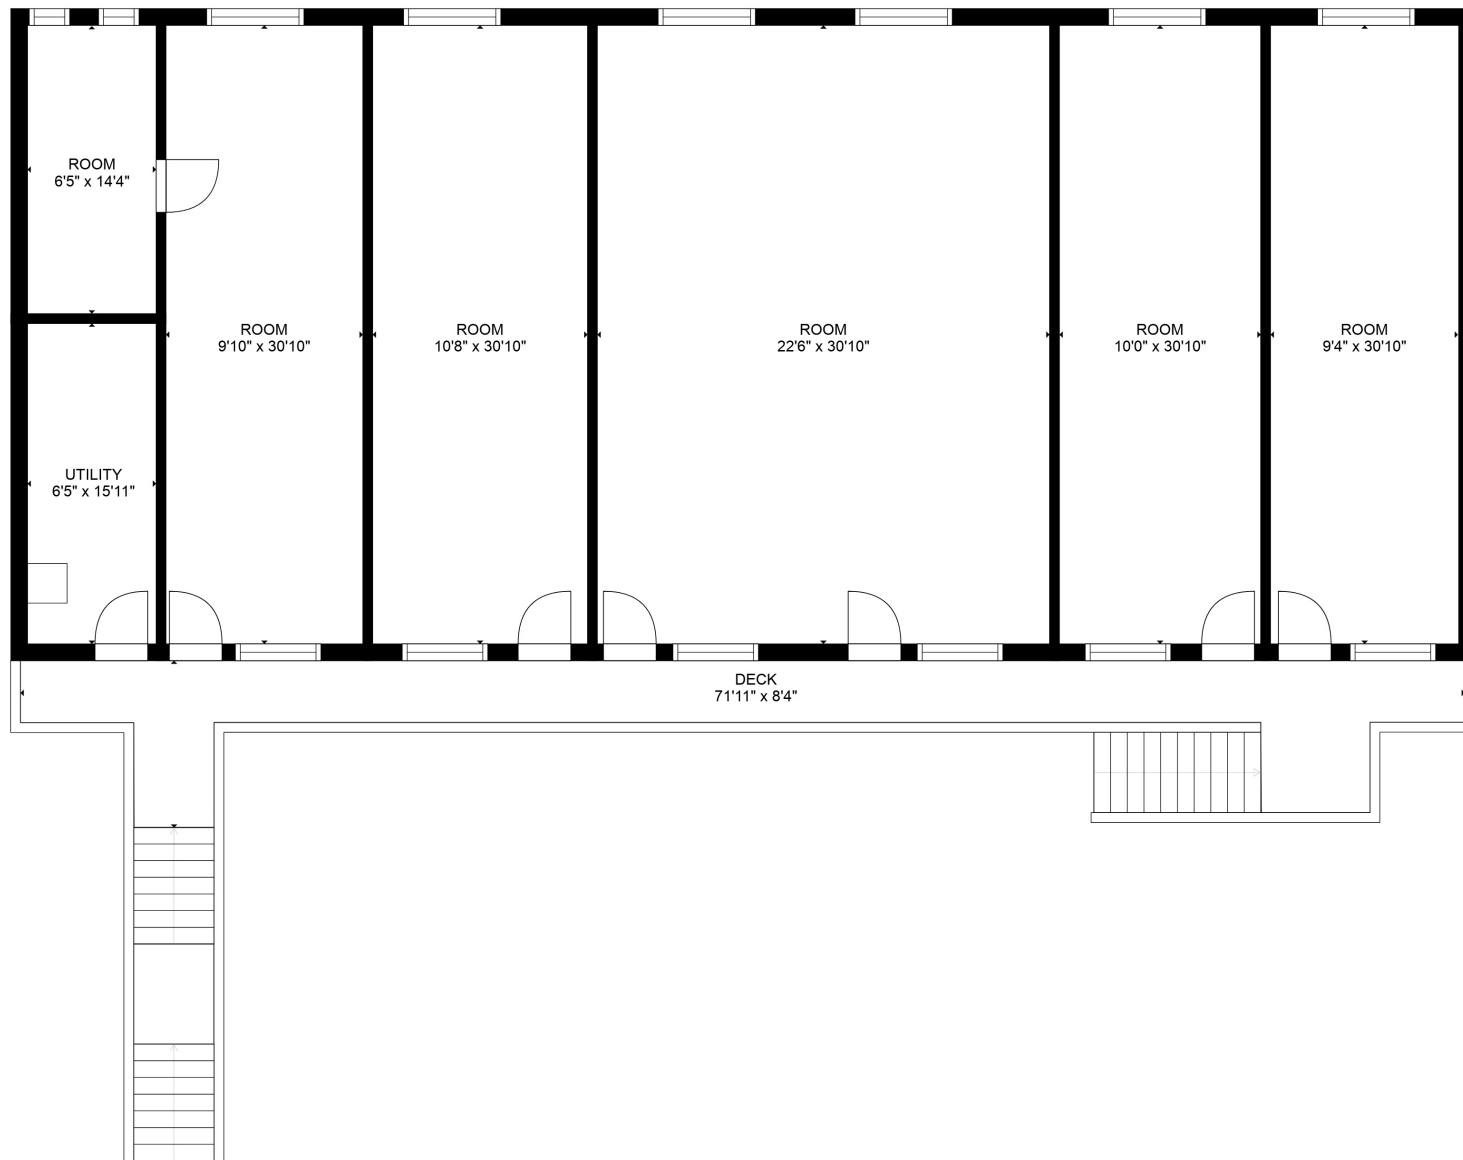

FLOOR 2

FLOOR 1

GROSS INTERNAL AREA  
 FLOOR 1: 4575 sq. ft, FLOOR 2: 2194 sq. ft  
 EXCLUDED AREAS: , DECK: 266 sq. ft  
 TOTAL: 6769 sq. ft  
 SIZES AND DIMENSIONS ARE APPROXIMATE, ACTUAL MAY VARY.

GROSS INTERNAL AREA  
FLOOR 1: 4575 sq. ft, FLOOR 2: 2194 sq. ft  
EXCLUDED AREAS: , DECK: 266 sq. ft  
TOTAL: 6769 sq. ft  
SIZES AND DIMENSIONS ARE APPROXIMATE, ACTUAL MAY VARY.

GROSS INTERNAL AREA  
 FLOOR 1: 4575 sq. ft, FLOOR 2: 2194 sq. ft  
 EXCLUDED AREAS: , DECK: 266 sq. ft  
 TOTAL: 6769 sq. ft  
 SIZES AND DIMENSIONS ARE APPROXIMATE, ACTUAL MAY VARY.