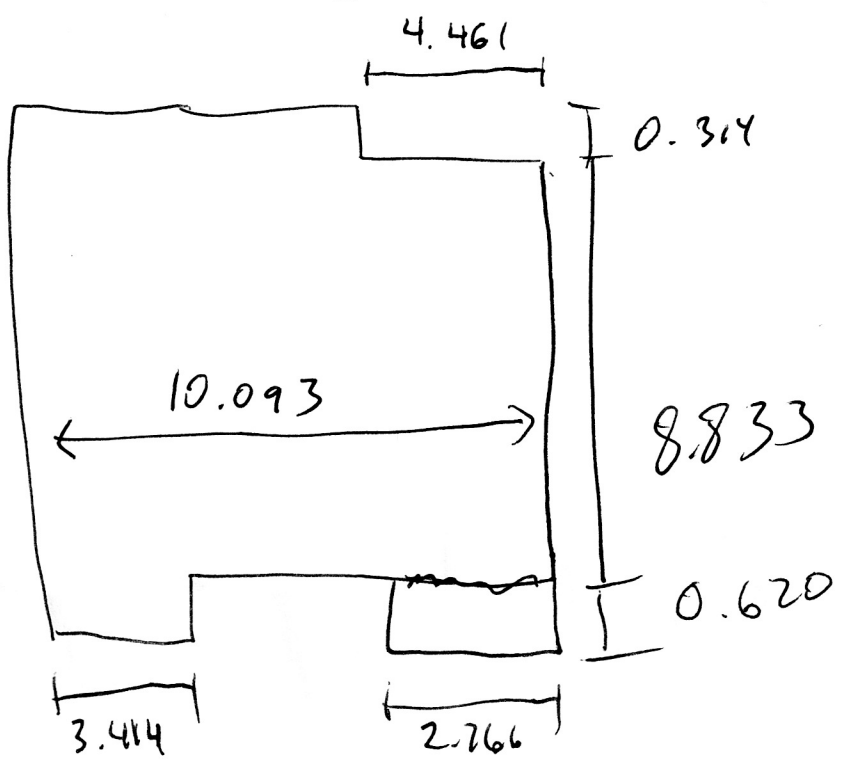

Date Feb 13, 2024  
 Address 402-17 Columbia Ave W  
 City Devon  
 Agent Cara Kielstra-Buitenbos  
 Brokerage Real Broker  
 Property Type Apartment-style Cond.  
 Basement \_\_\_\_\_

All Measurements in Meters

Ext Wall Thickness \_\_\_\_\_

Level	Meters (Front to Back)	Meters (Side to Side)	Wall Color
Main			
Living	2.486	3.777	
Dining	3.081	2.766	
Kitchen	2.791	3.511	
Primary	4.571	3.414	
Wic	2.138	2.243	
Ensuite	2.460	2.199	
Bed 2	3.049	3.347	
Bath	2.457	1.522	

Sketch

Interior / Exterior

Int  
 94.75 m<sup>2</sup>