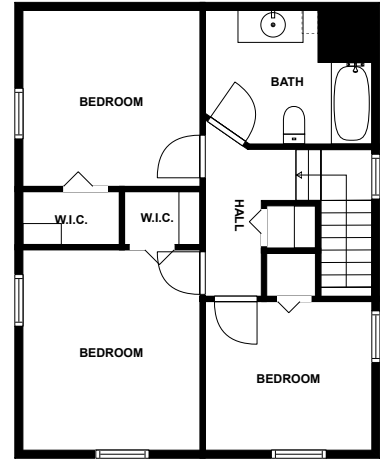

Home report

S 360 Old Eola Rd 6
Eola

Highlights

1 Kitchen

1 Living room

4 Bedroom

2 Bath

16 Doors

Rush-Copley Medical
Center Heliport, 3.6 mi

Floor plan

FLOOR 1

FLOOR 2

FLOOR 3

Sizes and Dimensions are approximate

Appendix 1: Data sheet

Basement - 1	Basement - Unfinished - 1	Bath - 2
Bedroom - 4	Bedroom - Master - 1	Outdoor - 1
Outdoor - Porch - 1	Kitchen - 1	Hall - 2
LivingRoom - 1	Dining - 1	Dining - Open - 1
Closet - 2	Closet - WalkIn - 2	