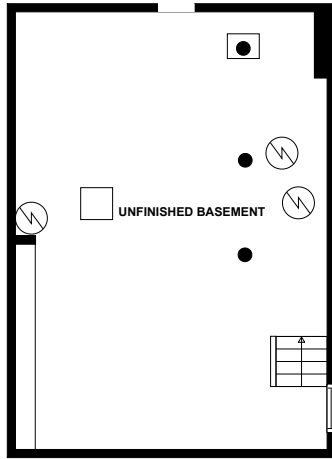

Home report

S 360 Old Eola Rd 6
Eola

Highlights

1 Kitchen

1 Living room

4 Bedroom

2 Bath

16 Doors

Rush-Copley Medical
Center Heliport, 3.6 mi

Floor plan

FLOOR 1

FLOOR 2

FLOOR 3

Sizes and Dimensions are approximate

Appendix 1: Data sheet

Basement - 1	Basement - Unfinished - 1	Bath - 2
Bedroom - 4	Bedroom - Master - 1	Outdoor - 1
Outdoor - Porch - 1	Kitchen - 1	Hall - 2
LivingRoom - 1	Dining - 1	Dining - Open - 1
Closet - 2	Closet - WalkIn - 2	