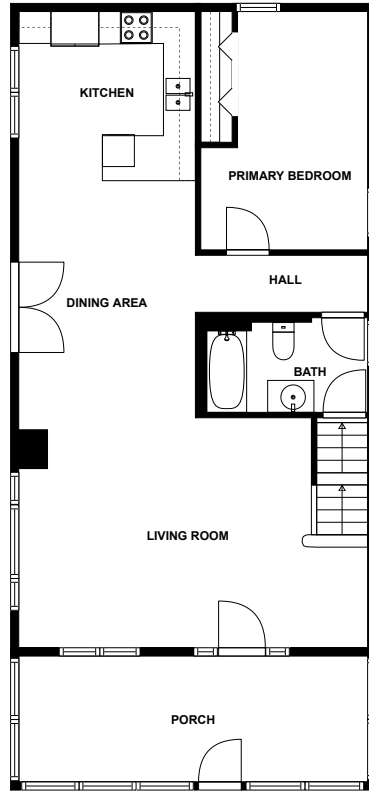

Home report

S 360 Old Eola Rd 6
Eola

Highlights

1 Kitchen

1 Living room

4 Bedroom

2 Bath

16 Doors

Rush-Copley Medical
Center Heliport, 3.6 mi

Floor plan

FLOOR 1

FLOOR 2

FLOOR 3

Sizes and Dimensions are approximate

Appendix 1: Data sheet

Basement - 1	Basement - Unfinished - 1	Bath - 2
Bedroom - 4	Bedroom - Master - 1	Outdoor - 1
Outdoor - Porch - 1	Kitchen - 1	Hall - 2
LivingRoom - 1	Dining - 1	Dining - Open - 1
Closet - 2	Closet - WalkIn - 2	