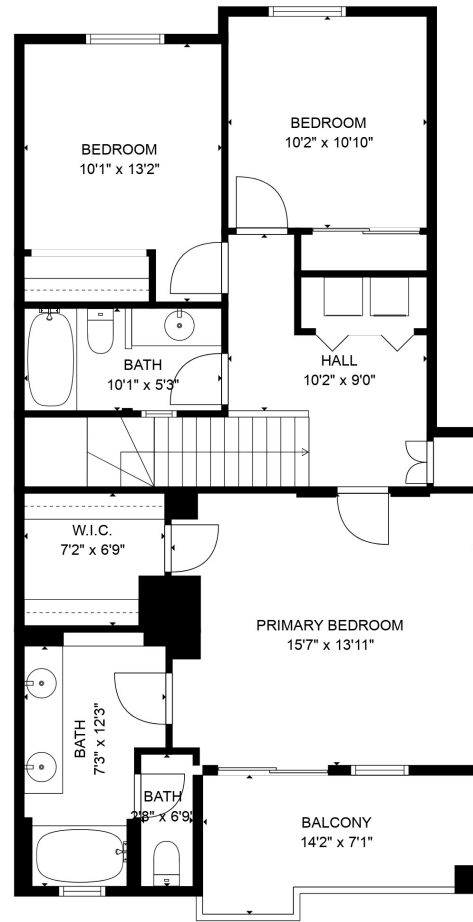

FLOOR 1

FLOOR 2

TOTAL: 1421 sq. ft
 FLOOR 1: 549 sq. ft, FLOOR 2: 872 sq. ft
 EXCLUDED AREAS: GARAGE: 395 sq. ft, PORCH: 220 sq. ft, BALCONY: 88 sq. ft

SIZES AND DIMENSIONS ARE APPROXIMATE, ACTUAL MAY VARY.

TOTAL: 1421 sq. ft

FLOOR 1: 549 sq. ft, FLOOR 2: 872 sq. ft

EXCLUDED AREAS: GARAGE: 395 sq. ft, PORCH: 220 sq. ft, BALCONY: 88 sq. ft

SIZES AND DIMENSIONS ARE APPROXIMATE, ACTUAL MAY VARY.

TOTAL: 1421 sq. ft

FLOOR 1: 549 sq. ft, FLOOR 2: 872 sq. ft

EXCLUDED AREAS: GARAGE: 395 sq. ft, PORCH: 220 sq. ft, BALCONY: 88 sq. ft

SIZES AND DIMENSIONS ARE APPROXIMATE, ACTUAL MAY VARY.