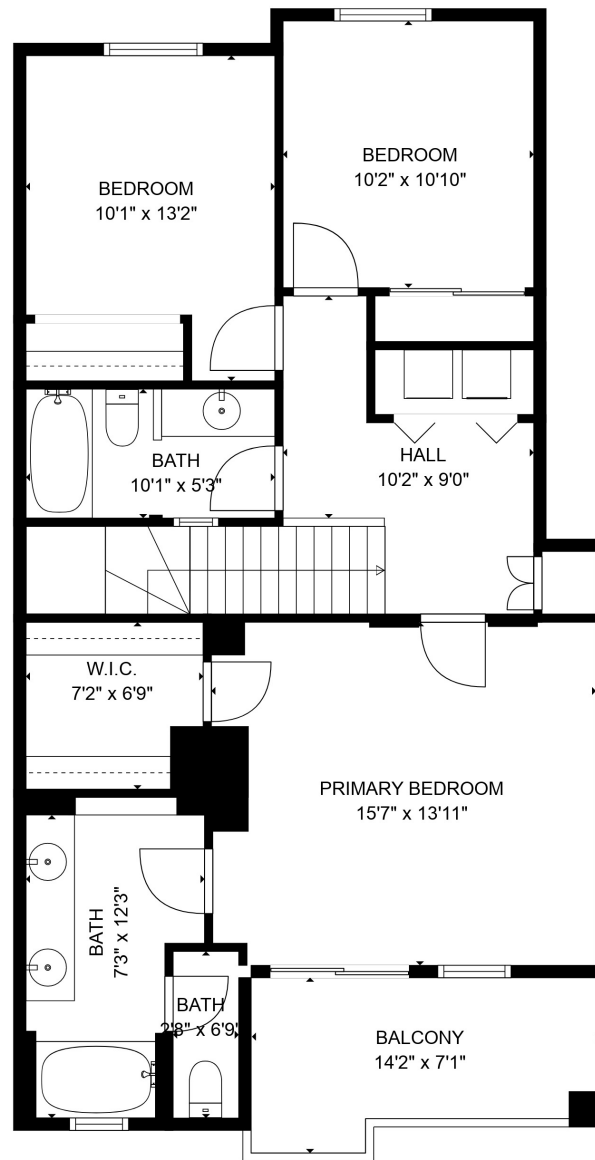

FLOOR 1

FLOOR 2

TOTAL: 1421 sq. ft
 FLOOR 1: 549 sq. ft, FLOOR 2: 872 sq. ft
 EXCLUDED AREAS: GARAGE: 395 sq. ft, PORCH: 220 sq. ft, BALCONY: 88 sq. ft

SIZES AND DIMENSIONS ARE APPROXIMATE, ACTUAL MAY VARY.

TOTAL: 1421 sq. ft

FLOOR 1: 549 sq. ft, FLOOR 2: 872 sq. ft

EXCLUDED AREAS: GARAGE: 395 sq. ft, PORCH: 220 sq. ft, BALCONY: 88 sq. ft

SIZES AND DIMENSIONS ARE APPROXIMATE, ACTUAL MAY VARY.

TOTAL: 1421 sq. ft

FLOOR 1: 549 sq. ft, FLOOR 2: 872 sq. ft

EXCLUDED AREAS: GARAGE: 395 sq. ft, PORCH: 220 sq. ft, BALCONY: 88 sq. ft

SIZES AND DIMENSIONS ARE APPROXIMATE, ACTUAL MAY VARY.