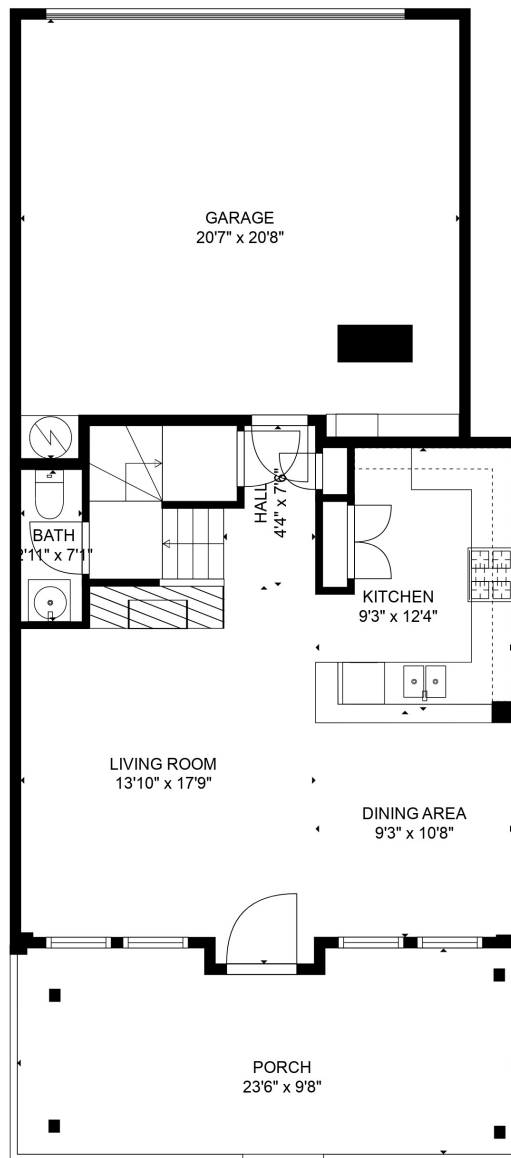

FLOOR 1

FLOOR 2

TOTAL: 1421 sq. ft
 FLOOR 1: 549 sq. ft, FLOOR 2: 872 sq. ft
 EXCLUDED AREAS: GARAGE: 395 sq. ft, PORCH: 220 sq. ft, BALCONY: 88 sq. ft

SIZES AND DIMENSIONS ARE APPROXIMATE, ACTUAL MAY VARY.

TOTAL: 1421 sq. ft

FLOOR 1: 549 sq. ft, FLOOR 2: 872 sq. ft

EXCLUDED AREAS: GARAGE: 395 sq. ft, PORCH: 220 sq. ft, BALCONY: 88 sq. ft

SIZES AND DIMENSIONS ARE APPROXIMATE, ACTUAL MAY VARY.

TOTAL: 1421 sq. ft

FLOOR 1: 549 sq. ft, FLOOR 2: 872 sq. ft

EXCLUDED AREAS: GARAGE: 395 sq. ft, PORCH: 220 sq. ft, BALCONY: 88 sq. ft

SIZES AND DIMENSIONS ARE APPROXIMATE, ACTUAL MAY VARY.