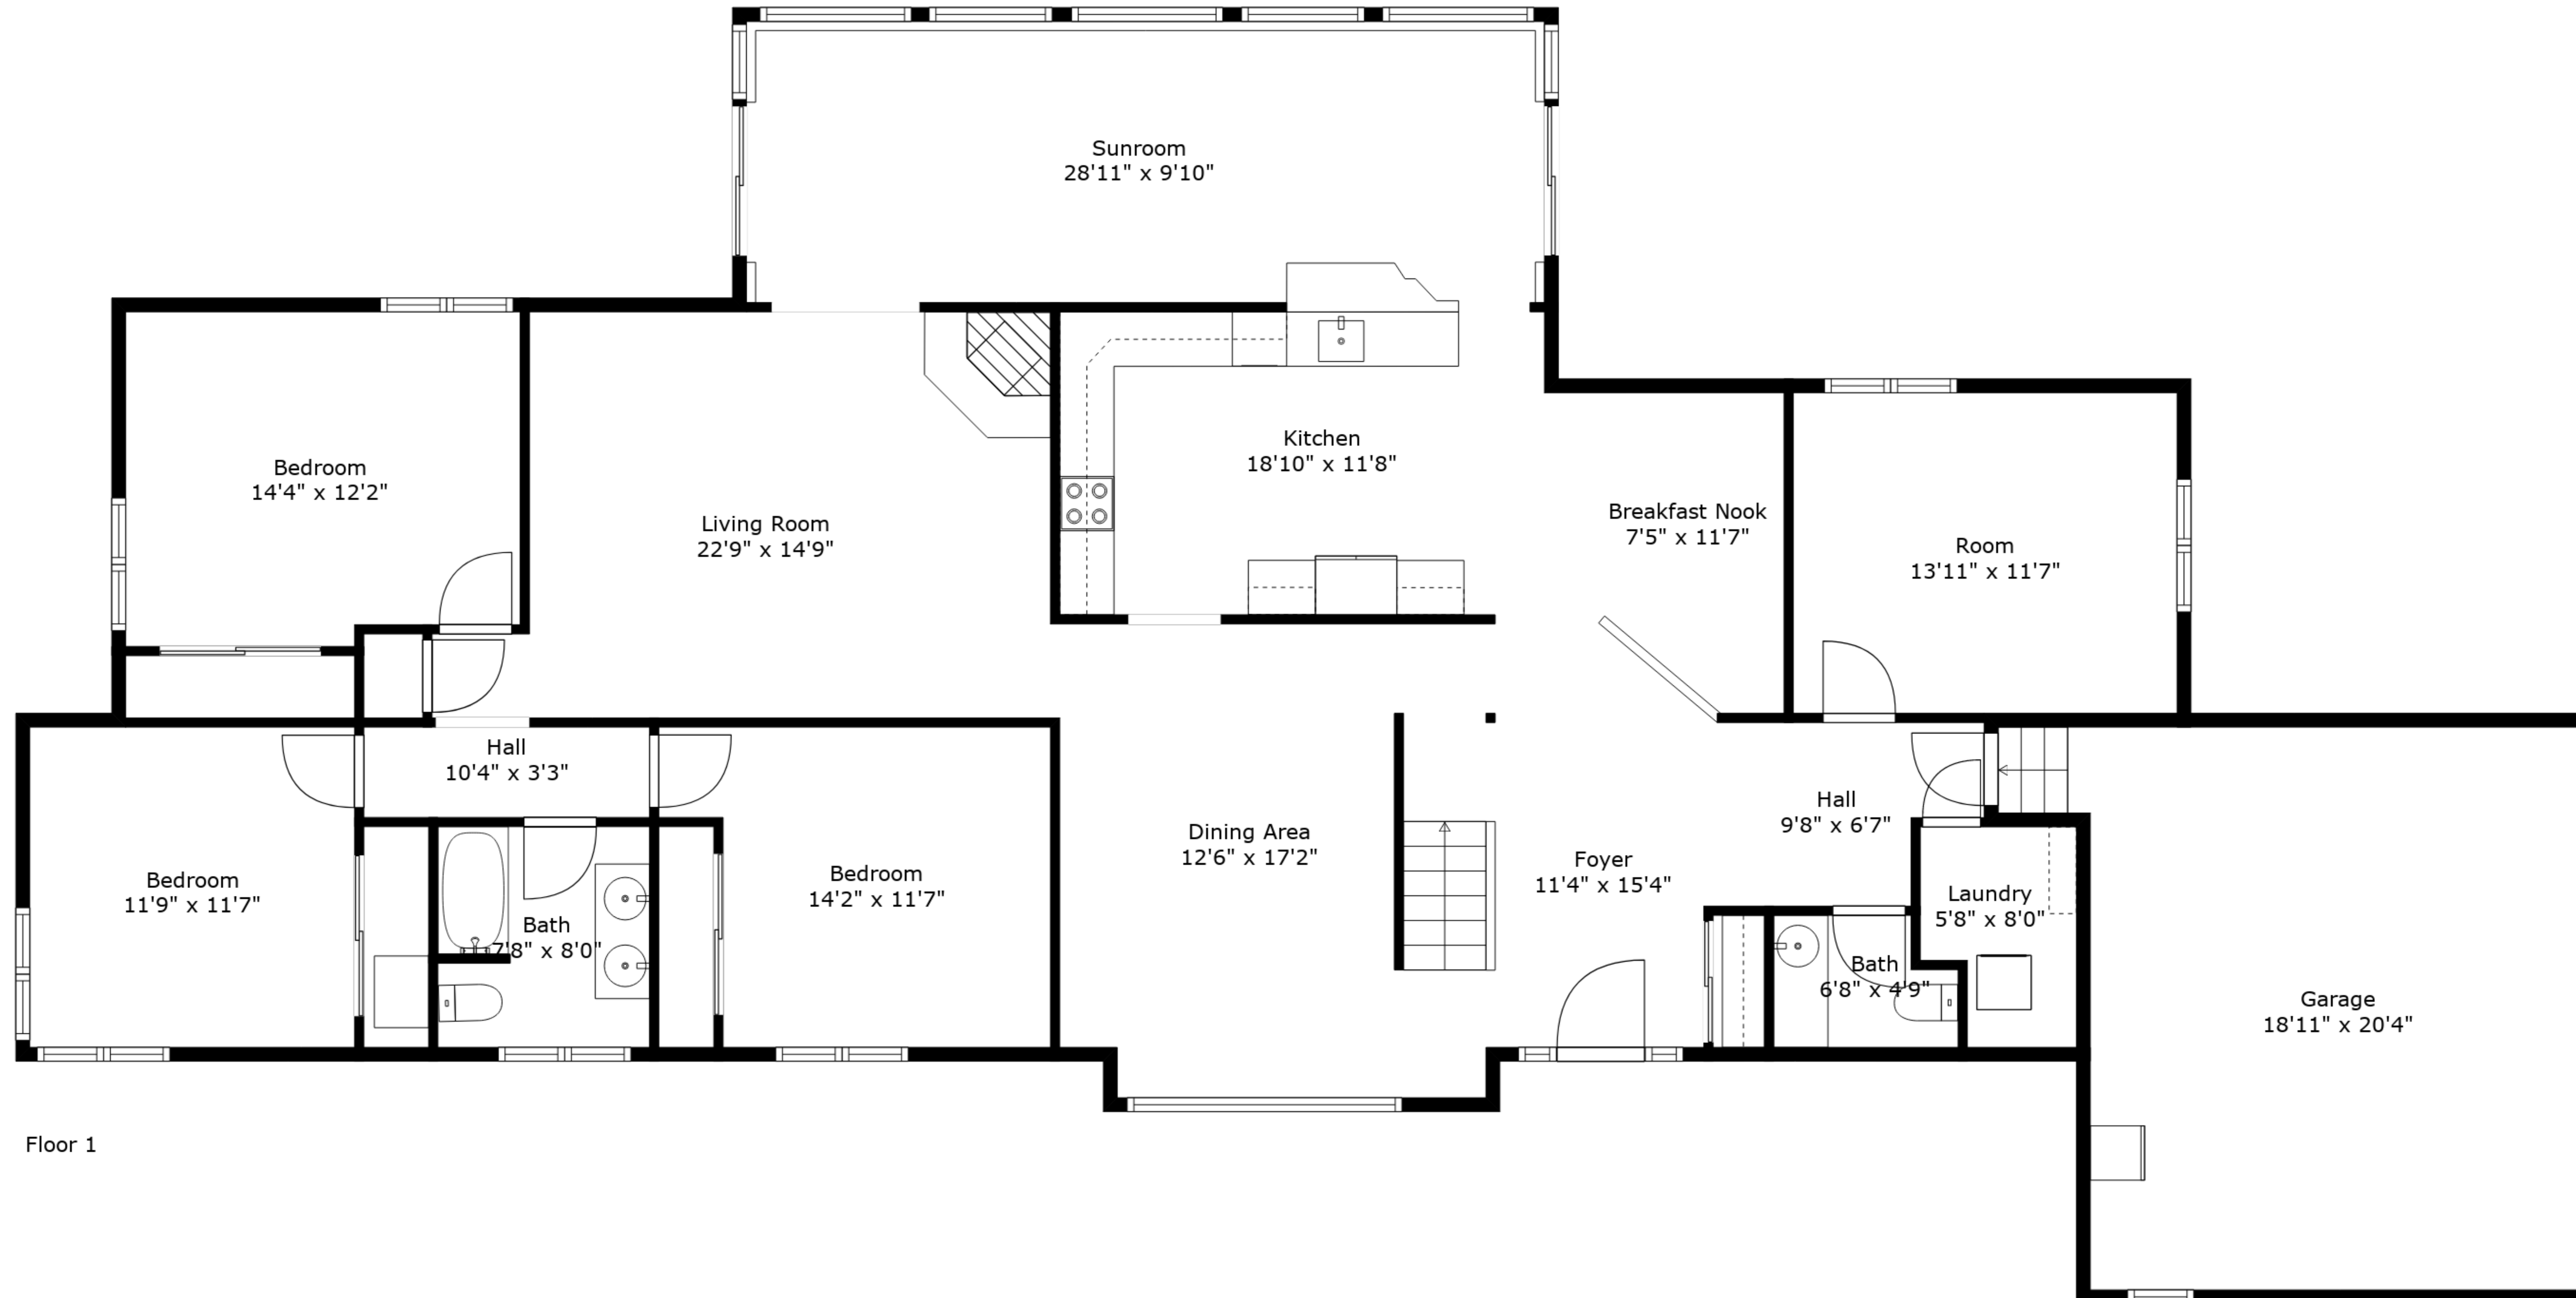

TOTAL: 2726 sq. ft
 FLOOR 1: 2230 sq. ft, FLOOR 2: 496 sq. ft
 EXCLUDED AREAS: GARAGE: 380 sq. ft, LOW CEILING: 87 sq. ft, OPEN TO BELOW: 324 sq. ft

Measurements Are Approximate - Deemed Highly Reliable But Not Guaranteed