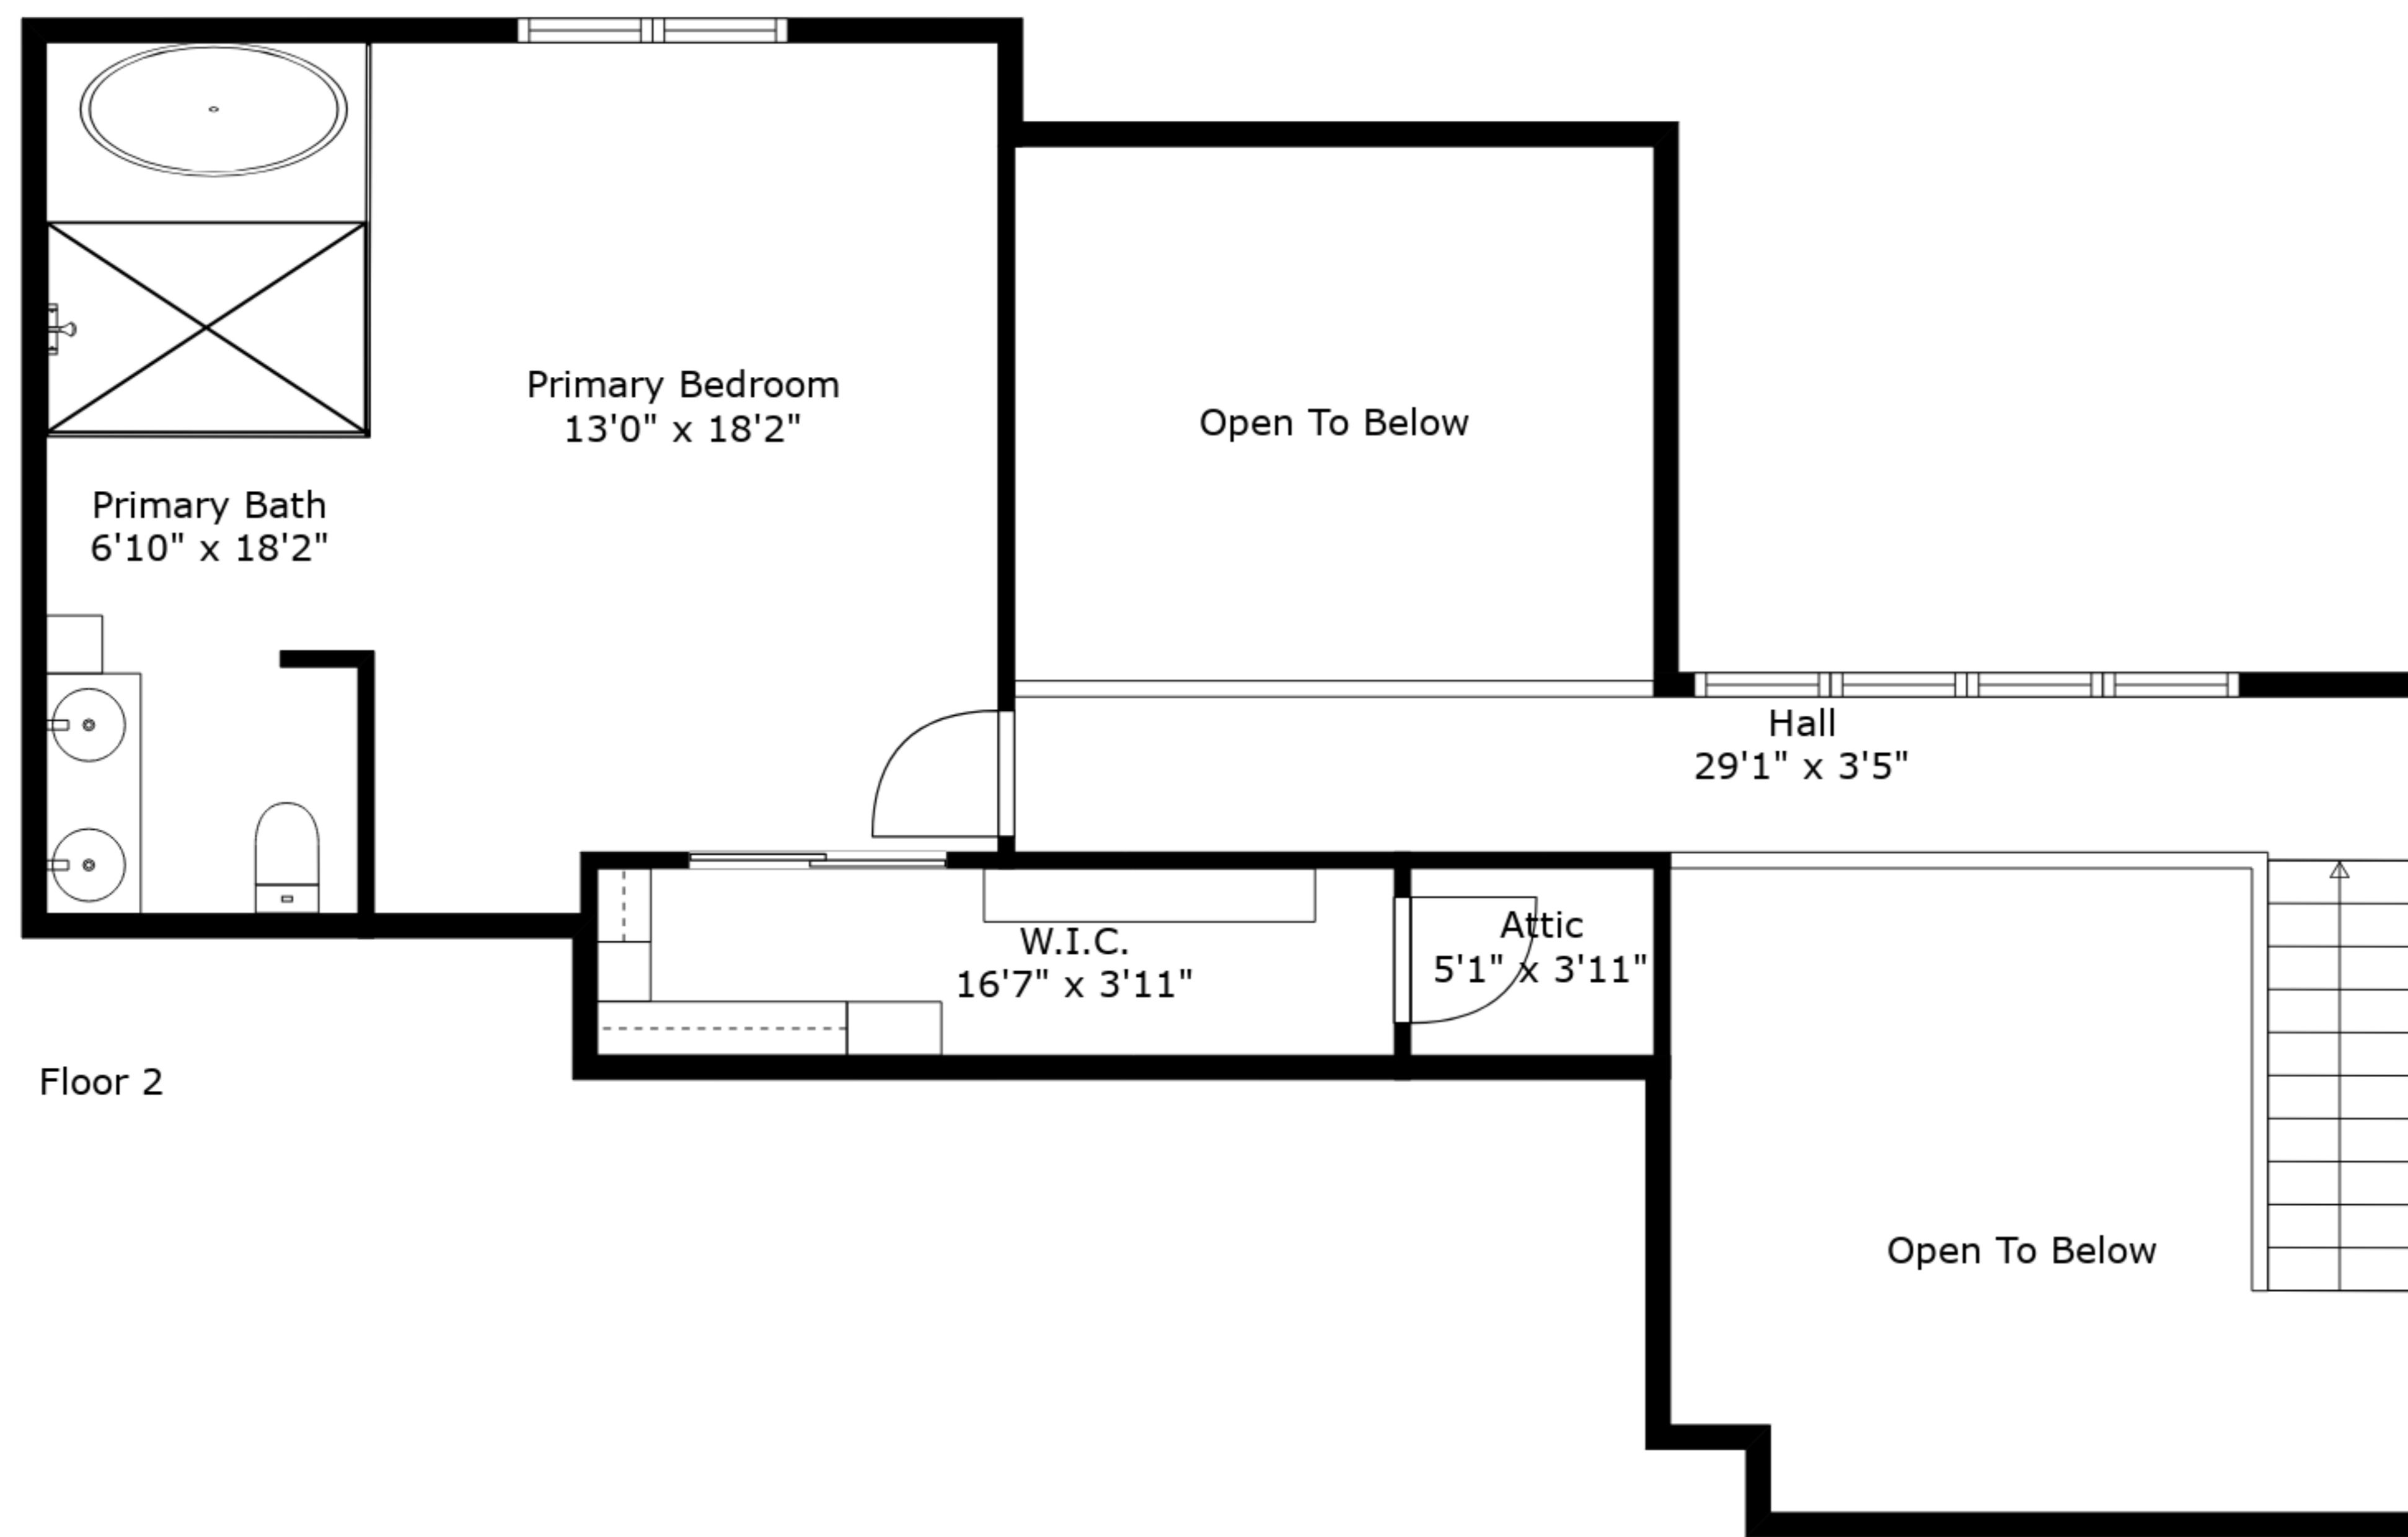

TOTAL: 2726 sq. ft
 FLOOR 1: 2230 sq. ft, FLOOR 2: 496 sq. ft
 EXCLUDED AREAS: GARAGE: 380 sq. ft, LOW CEILING: 87 sq. ft, OPEN TO BELOW: 324 sq. ft

Measurements Are Approximate - Deemed Highly Reliable But Not Guaranteed