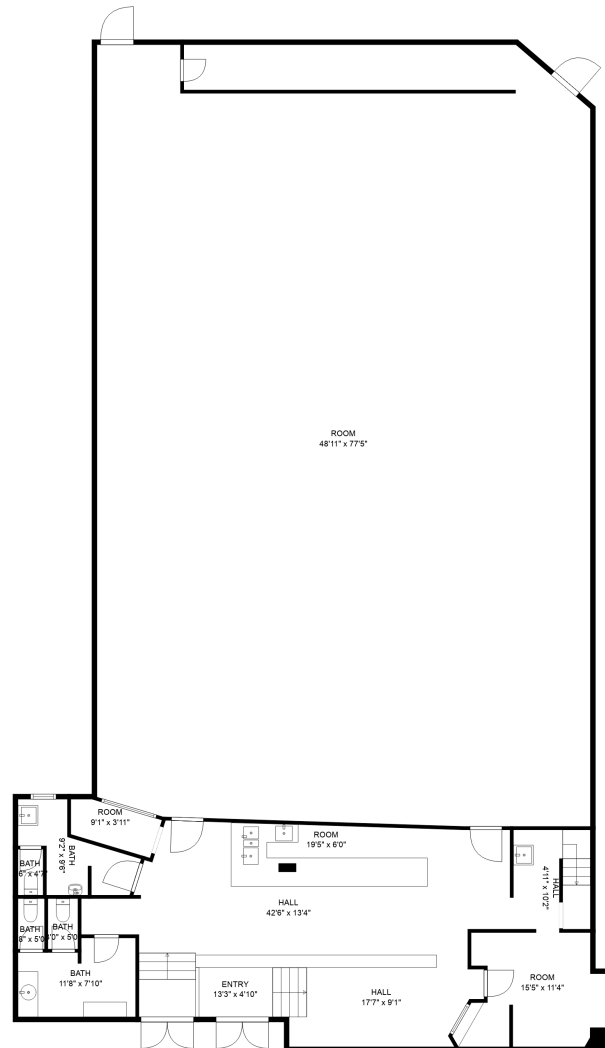

## Estimated Areas:

Main Floor: 5118 sq. ft

Upstairs Area: 468 sq. ft

**Total: 5586 Sq. Ft**

## Estimated Areas:

Main Floor: 5118 sq. ft  
Above Main: 468 sq. ft  
**Total: 5586 Sq. Ft**