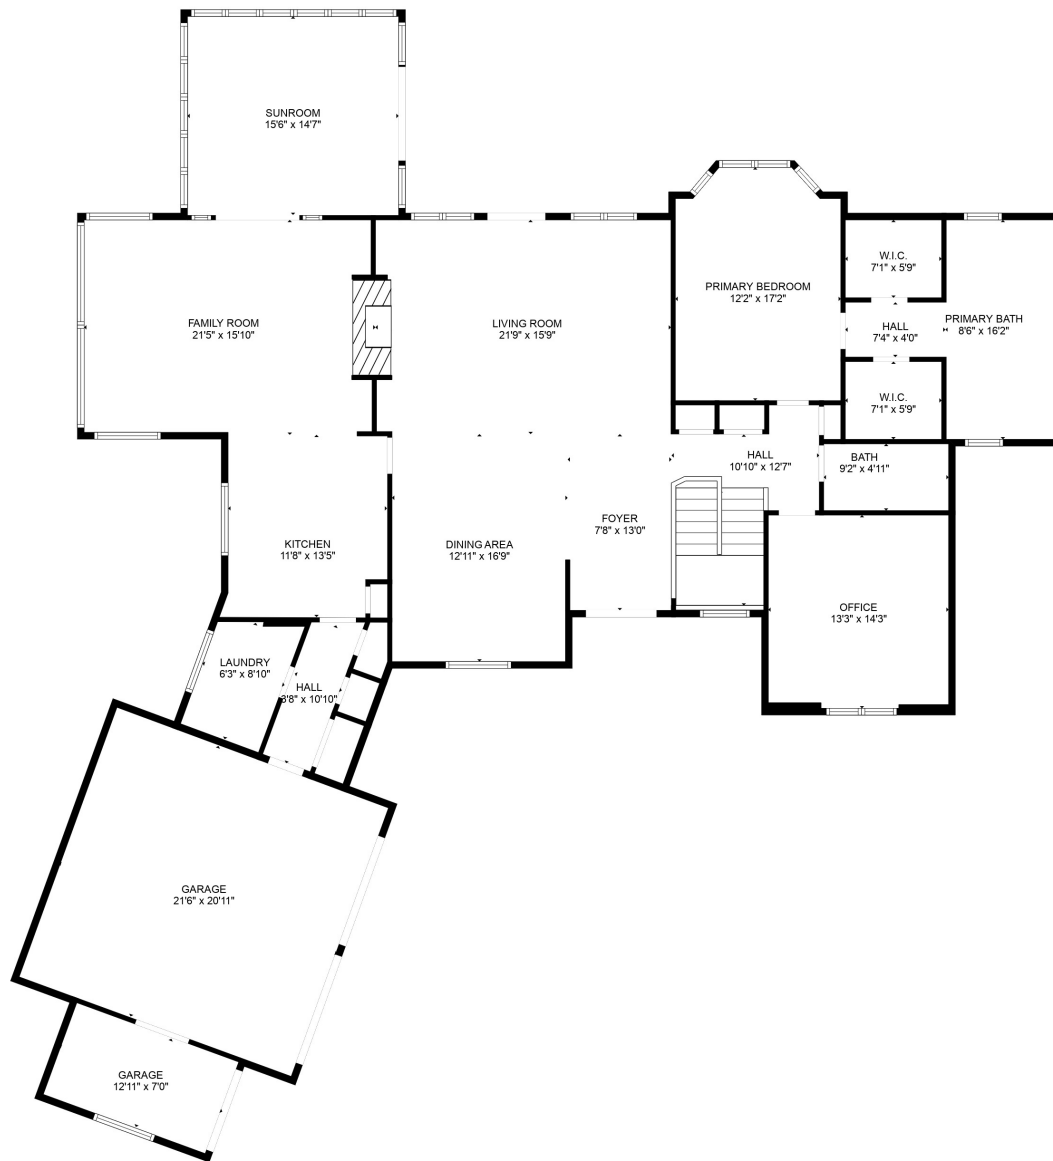

Total scanned area: 5224 sq. ft

MEASUREMENTS ARE CALCULATED BY CUBICASA TECHNOLOGY. DEEMED HIGHLY RELIABLE BUT NOT GUARANTEED.

Total scanned area: 5224 sq. ft

MEASUREMENTS ARE CALCULATED BY CUBICASA TECHNOLOGY. DEEMED HIGHLY RELIABLE BUT NOT GUARANTEED.

Total scanned area: 5224 sq. ft

MEASUREMENTS ARE CALCULATED BY CUBICASA TECHNOLOGY. DEEMED HIGHLY RELIABLE BUT NOT GUARANTEED.