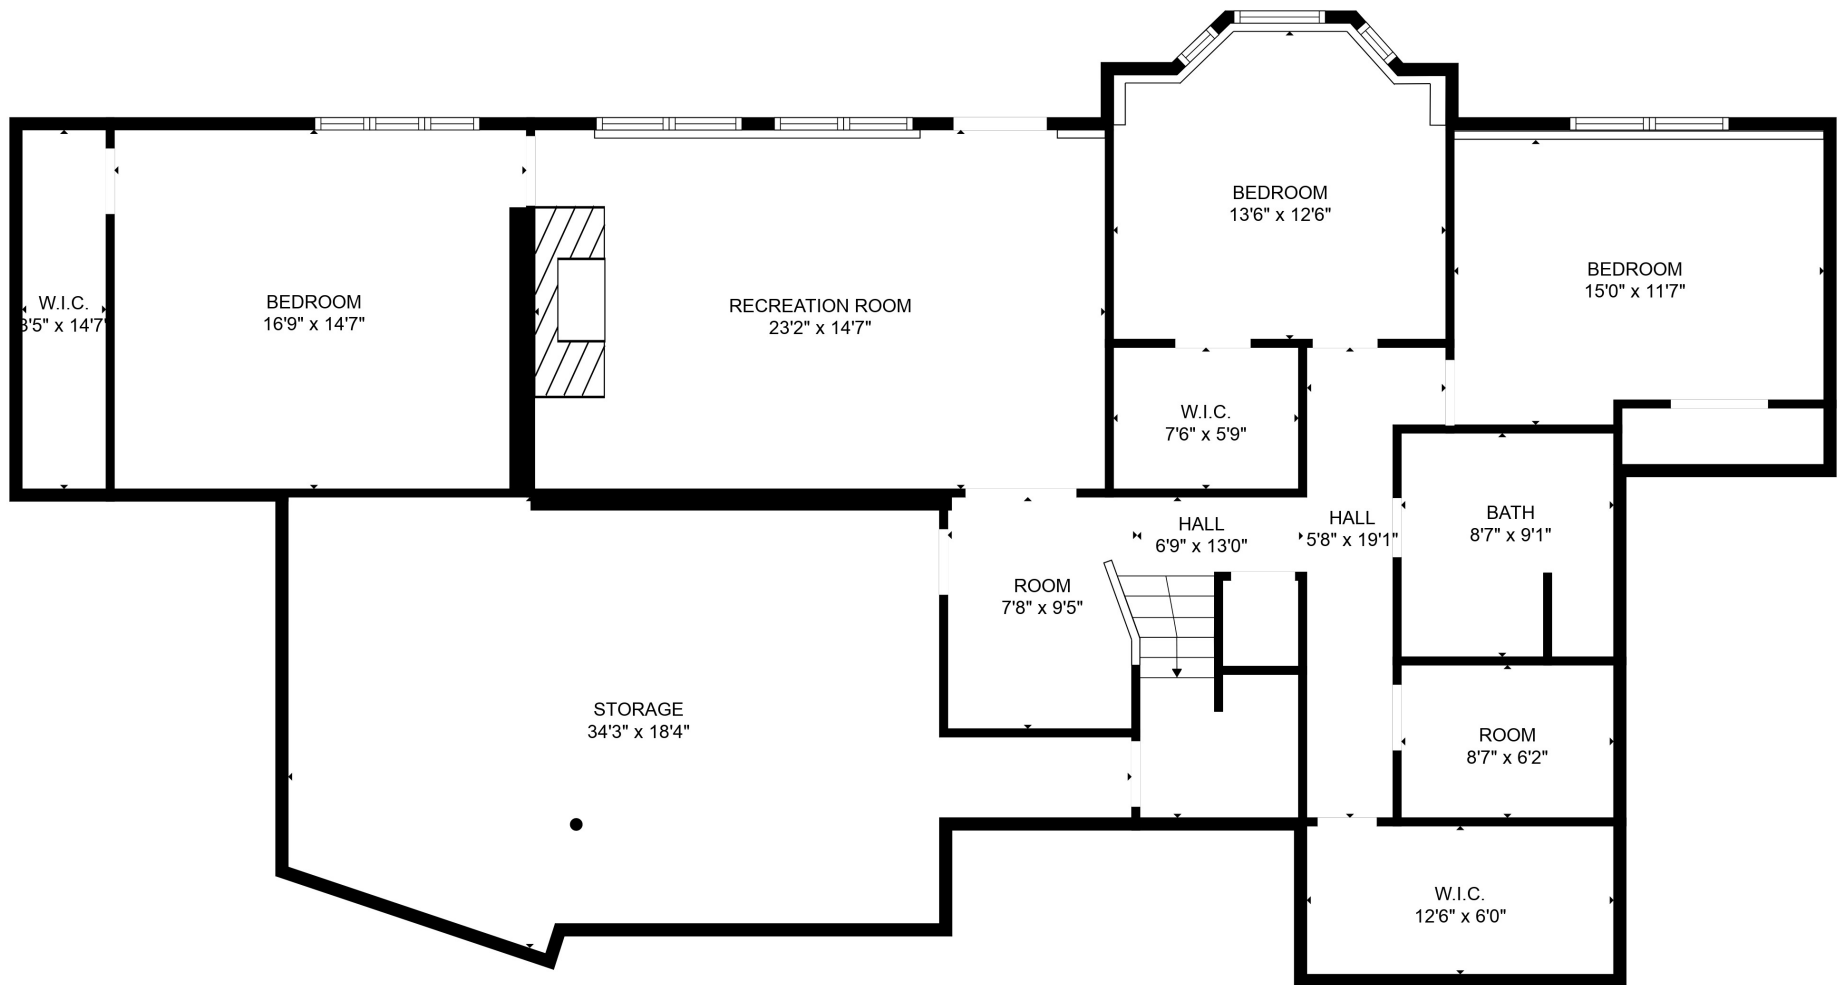

Total scanned area: 5224 sq. ft

MEASUREMENTS ARE CALCULATED BY CUBICASA TECHNOLOGY. DEEMED HIGHLY RELIABLE BUT NOT GUARANTEED.

Total scanned area: 5224 sq. ft

MEASUREMENTS ARE CALCULATED BY CUBICASA TECHNOLOGY. DEEMED HIGHLY RELIABLE BUT NOT GUARANTEED.

Total scanned area: 5224 sq. ft

MEASUREMENTS ARE CALCULATED BY CUBICASA TECHNOLOGY. DEEMED HIGHLY RELIABLE BUT NOT GUARANTEED.