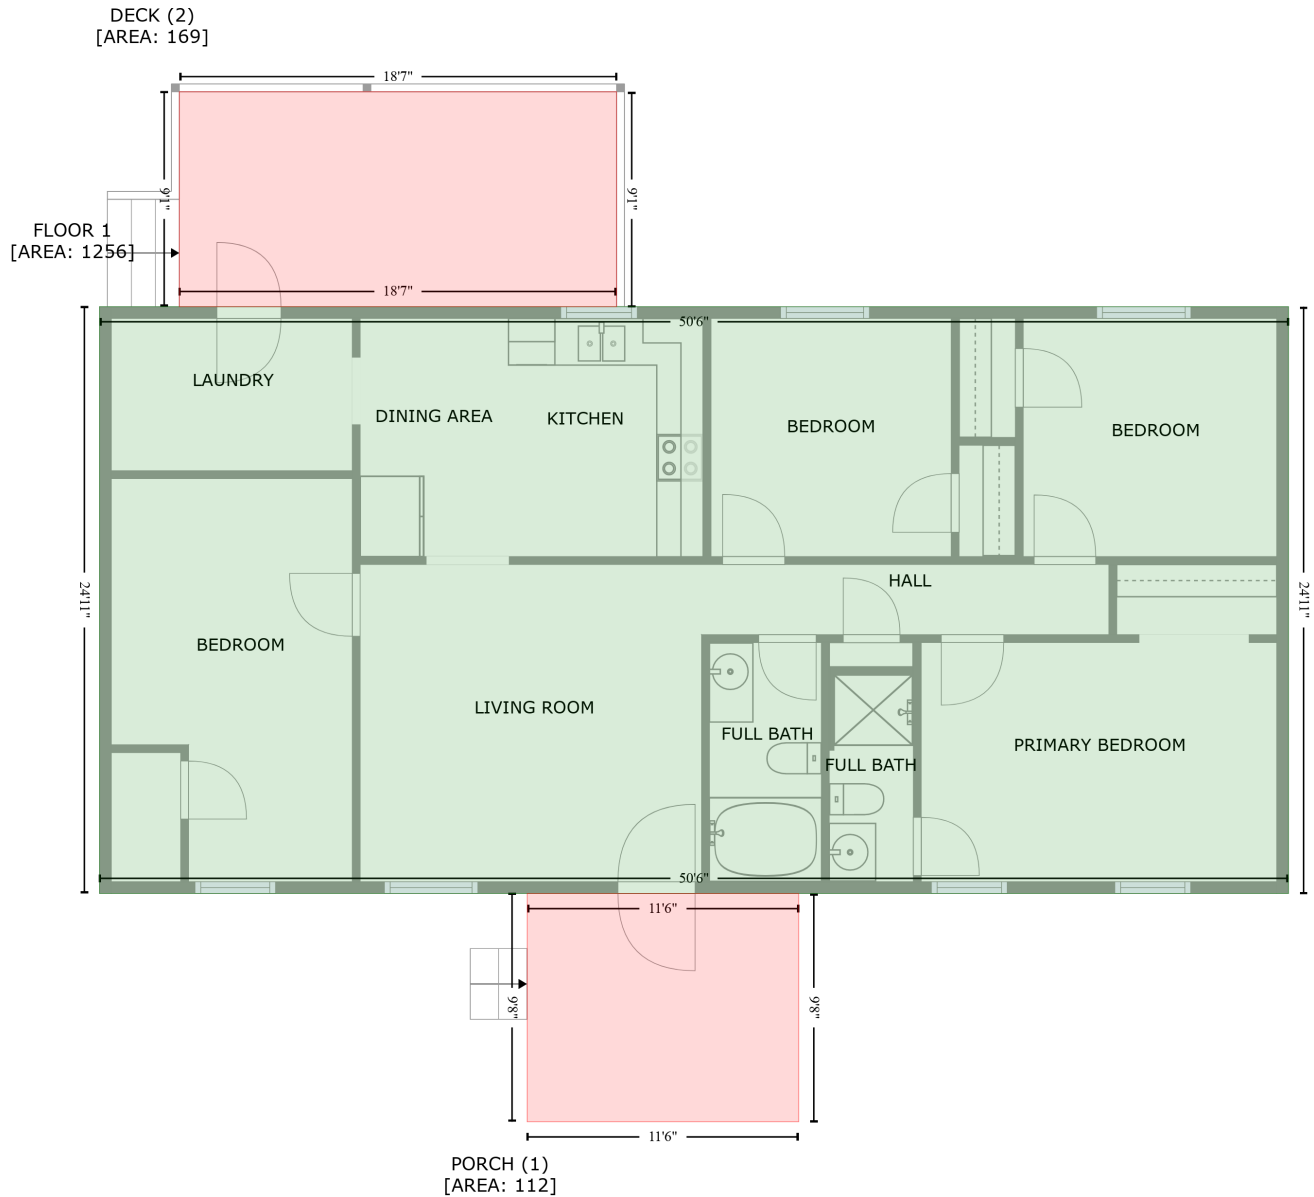

# 3 Cline Drive, Granite Falls, Caldwell County, North Carolina, United States, 28630

Gross Living Area: 1256 sq. ft

Space	Area (sq. ft)	Calculation <small>Coordinate Polygon Area Algorithm using inches</small>
FLOOR 1 (Living area)	1256	$-((692.2 + 692.2) * (201.1 - 499.7) + (692.2 + 86.5) * (499.7 - 499.7) + (86.5 + 86.5) * (499.7 - 201.1) + (86.5 + 692.2) * (201.1 - 201.1)) * 0.5 * 0.00694$
PORCH (Non-living area)	112	$-((442.7 + 442.7) * (499.7 - 615.9) + (442.7 + 304.4) * (615.9 - 615.9) + (304.4 + 304.4) * (615.9 - 499.7) + (304.4 + 442.7) * (499.7 - 499.7)) * 0.5 * 0.00694$
DECK (Non-living area)	169	$-((349.9 + 349.9) * (91.7 - 201.1) + (349.9 + 127.2) * (201.1 - 201.1) + (127.2 + 127.2) * (201.1 - 91.7) + (127.2 + 349.9) * (91.7 - 91.7)) * 0.5 * 0.00694$