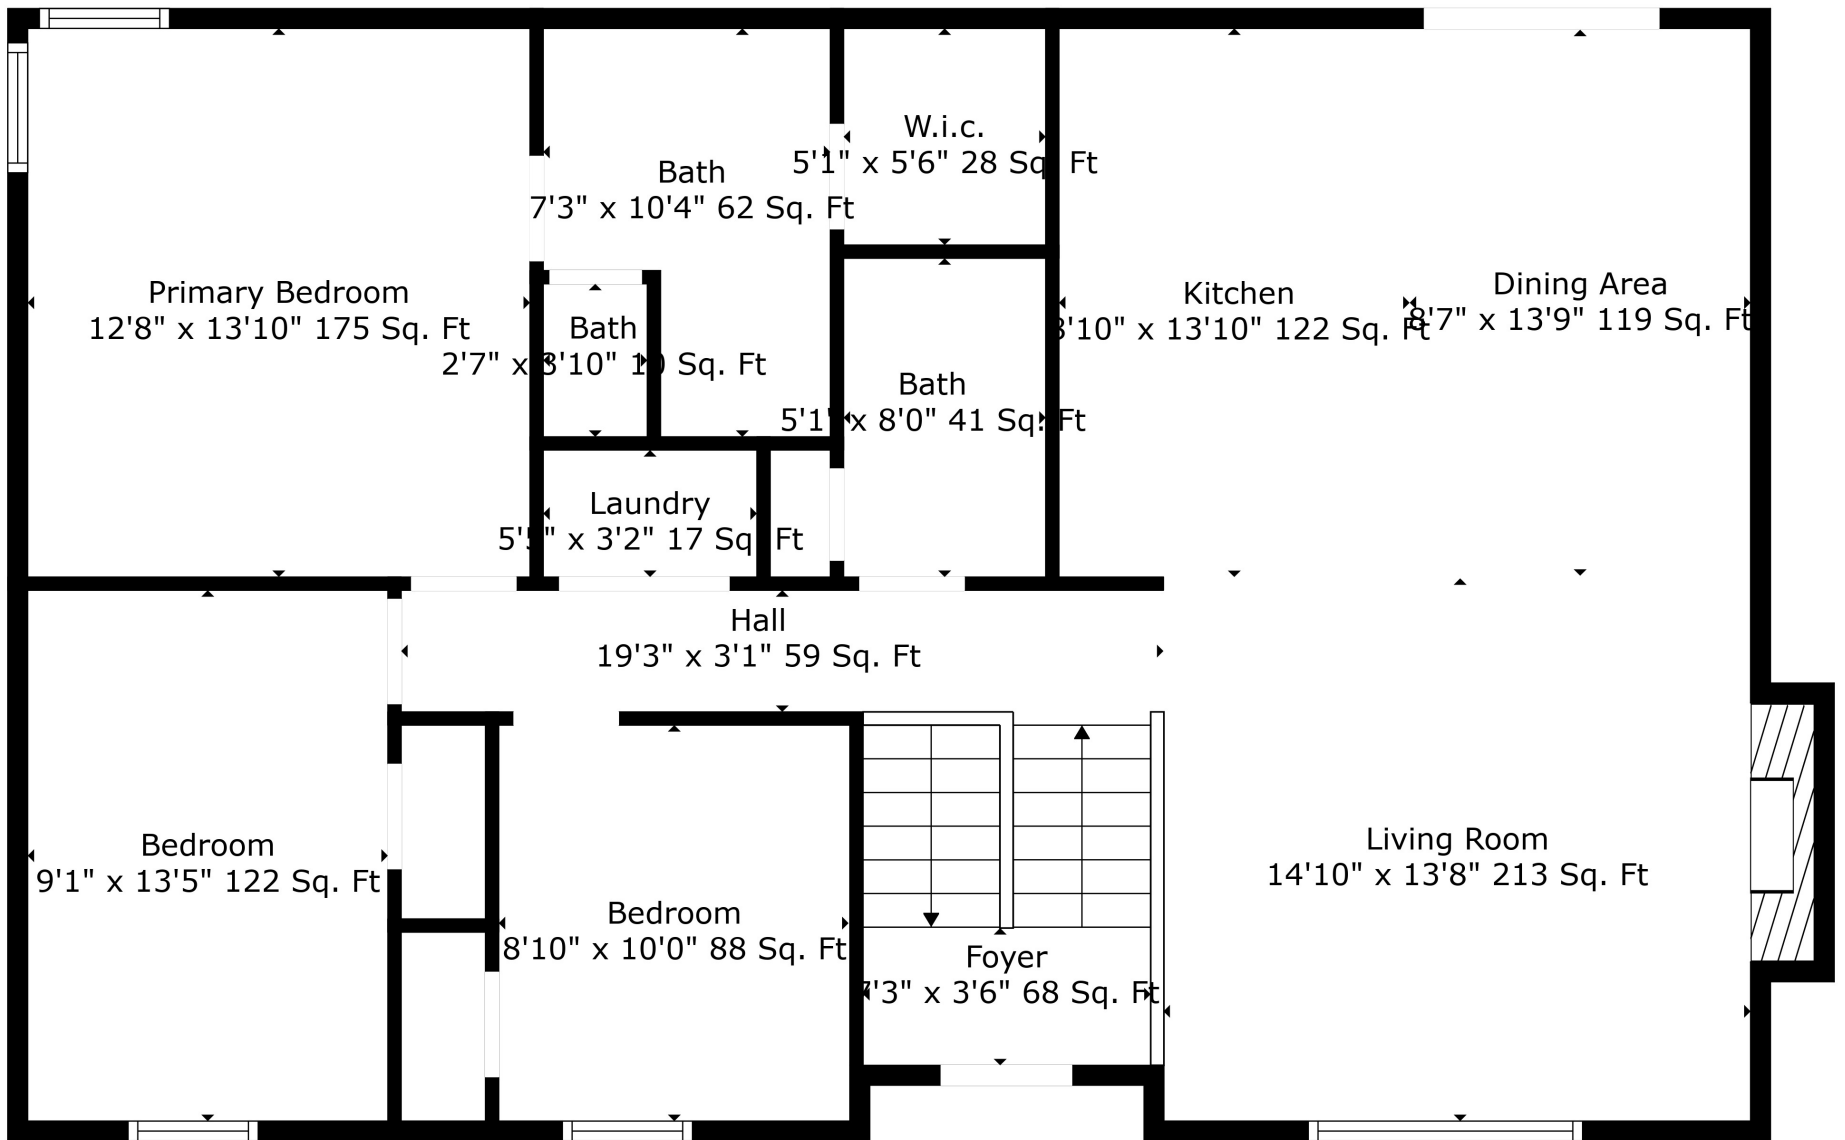

Floor 1

Floor 2

Total scanned area: 2478 sq. ft

Measurements Are Deemed Highly Reliable But Not Guaranteed.

Total scanned area: 2478 sq. ft

Measurements Are Deemed Highly Reliable But Not Guaranteed.

Total scanned area: 2478 sq. ft