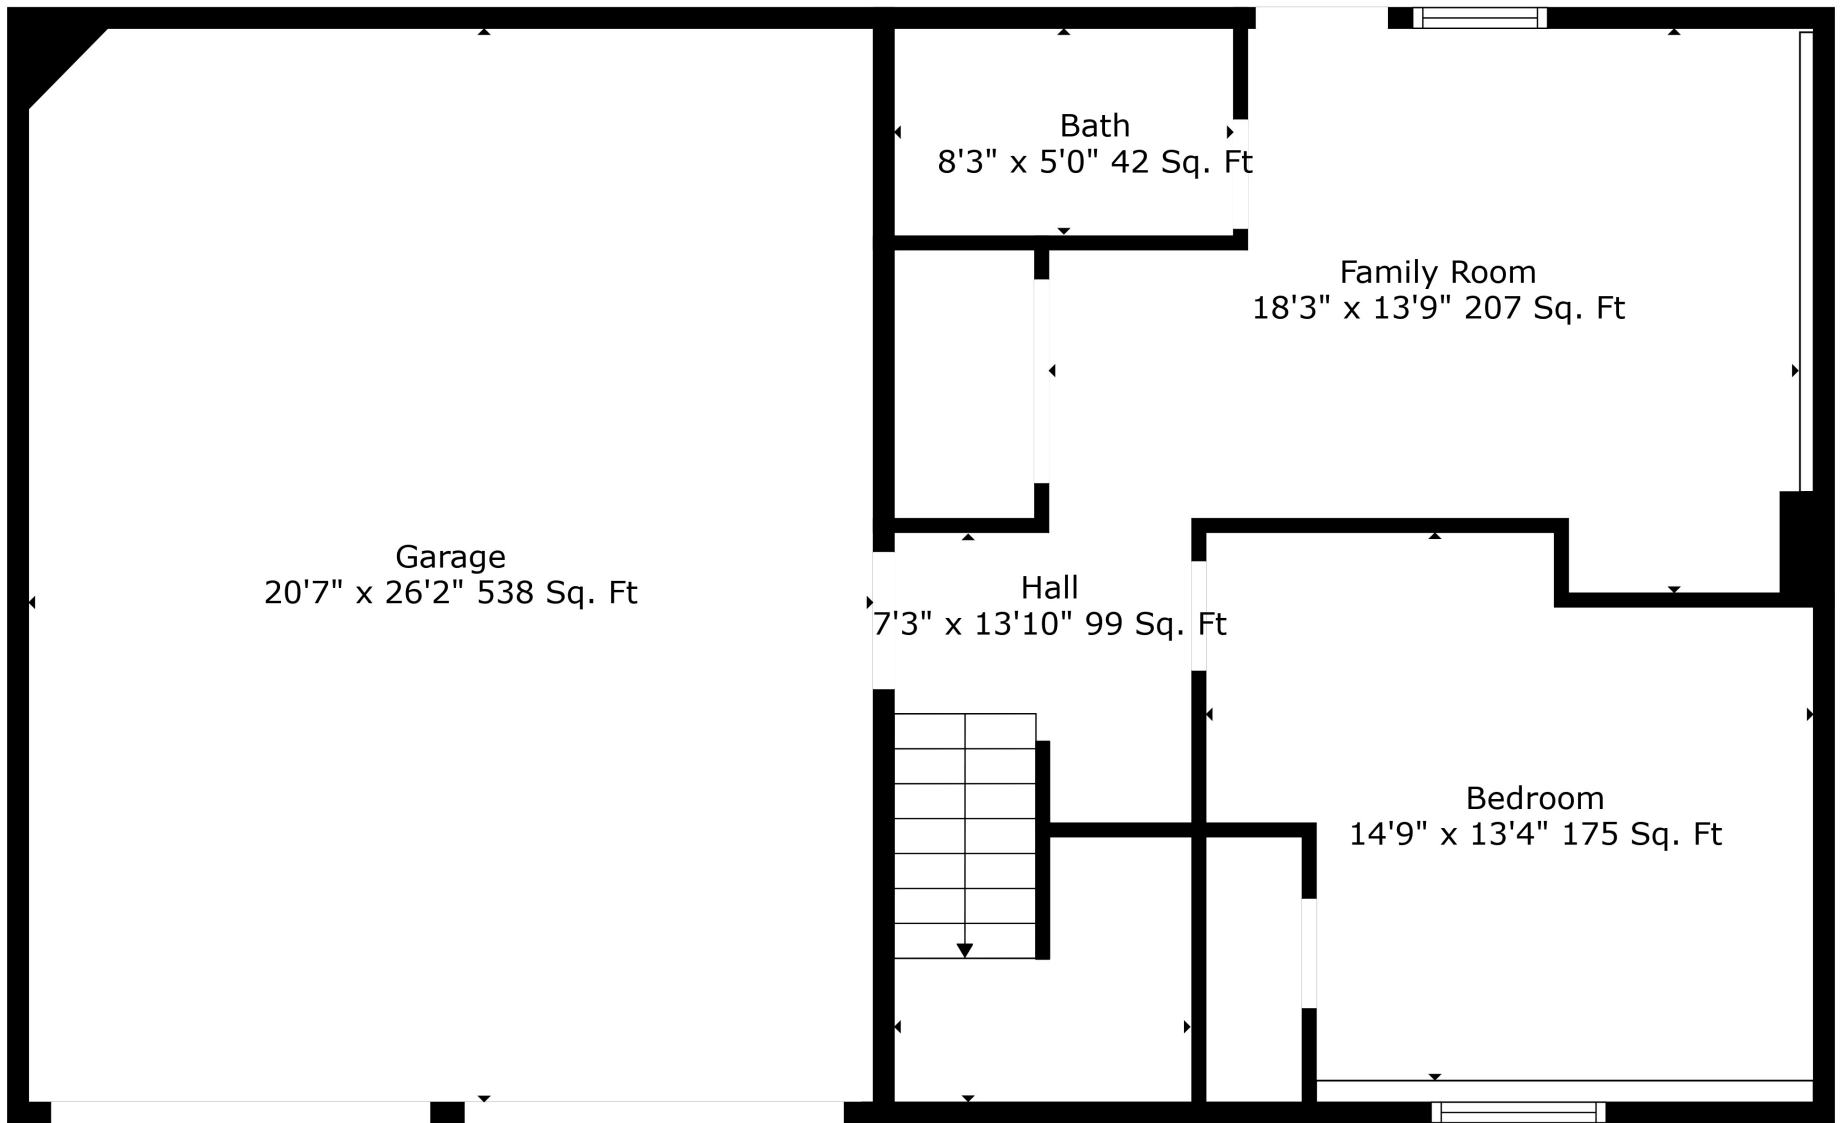

Floor 1

Floor 2

Total scanned area: 2478 sq. ft

Measurements Are Deemed Highly Reliable But Not Guaranteed.

Total scanned area: 2478 sq. ft

Measurements Are Deemed Highly Reliable But Not Guaranteed.

Total scanned area: 2478 sq. ft