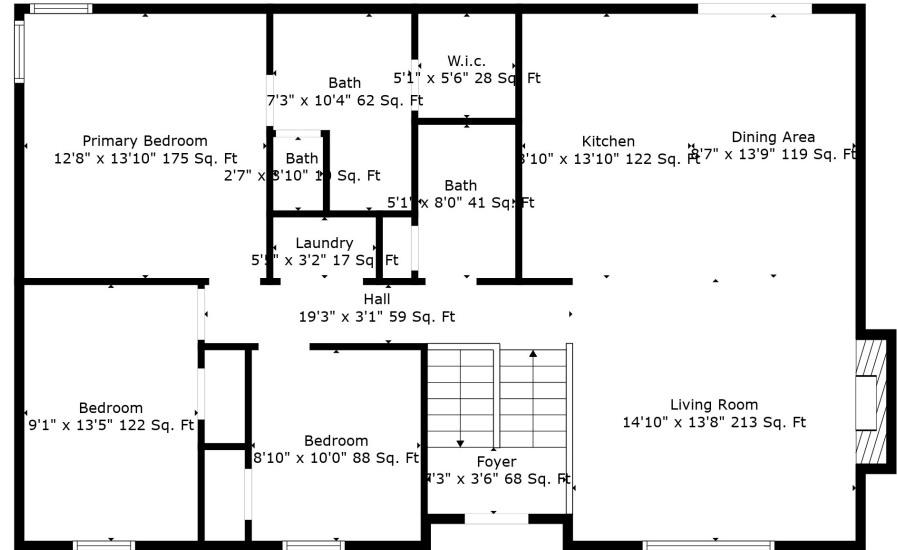

Floor 1

Floor 2

Total scanned area: 2478 sq. ft

Measurements Are Deemed Highly Reliable But Not Guaranteed.

Total scanned area: 2478 sq. ft

Measurements Are Deemed Highly Reliable But Not Guaranteed.

Total scanned area: 2478 sq. ft