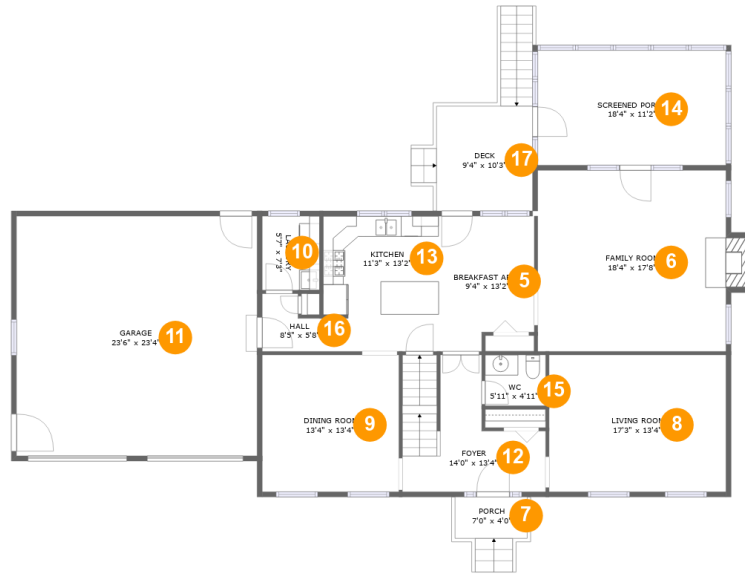

5184 Meadow Valley Circle, Fairway Forest, Roanoke, Roanoke County, Virginia, United

Room Dimensions

Floor 1

Total sqft: 1716

Living area: 0

#	Room name	Dimensions	Area (sqft)	Counted as Living Area
1	Wc	5'5" x 5'11"	32 sq. ft	No
2	Basement	26'6" x 26'10"	493 sq. ft	No
3	Recreation Room	31'6" x 31'4"	764 sq. ft	No
4	Covered Patio	28'9" x 11'8"	329 sq. ft	No

5184 Meadow Valley Circle, Fairway Forest, Roanoke, Roanoke County, Virginia, United

Room Dimensions

Floor 2

Total sqft: 2321

Living area: 1374

#	Room name	Dimensions	Area (sqft)	Counted as Living Area
5	Breakfast Area	9'4" x 13'2"	114 sq. ft	Yes
6	Family Room	18'4" x 17'8"	335 sq. ft	Yes
7	Porch	7'0" x 4'0"	28 sq. ft	No
8	Living Room	17'3" x 13'4"	230 sq. ft	Yes
9	Dining Room	13'4" x 13'4"	178 sq. ft	Yes
10	Laundry	5'7" x 7'3"	40 sq. ft	Yes
11	Garage	23'6" x 23'4"	548 sq. ft	No
12	Foyer	14'0" x 13'4"	138 sq. ft	Yes
13	Kitchen	11'3" x 13'2"	140 sq. ft	Yes
14	Screened Porch	18'4" x 11'2"	206 sq. ft	No
15	Wc	5'11" x 4'11"	29 sq. ft	Yes

**5184 Meadow Valley Circle, Fairway Forest,
Roanoke, Roanoke County, Virginia, United**

#	Room name	Dimensions	Area (sqft)	Counted as Living Area
16	Hall	8'5" x 5'8"	35 sq. ft	Yes
17	Deck	9'4" x 10'3"	96 sq. ft	No

5184 Meadow Valley Circle, Fairway Forest, Roanoke, Roanoke County, Virginia, United

Room Dimensions

Floor 3

Total sqft: 1374

Living area: 1374

#	Room name	Dimensions	Area (sqft)	Counted as Living Area
18	Primary Bath	14'0" x 13'9"	156 sq. ft	Yes
19	W.i.c.	5'9" x 5'5"	31 sq. ft	Yes
20	Bedroom	13'6" x 13'2"	164 sq. ft	Yes
21	Hall	18'10" x 3'11"	91 sq. ft	Yes
22	Bath	4'1" x 8'4"	34 sq. ft	Yes
23	Primary Bedroom	15'10" x 17'3"	274 sq. ft	Yes
24	W.i.c.	7'5" x 5'1"	35 sq. ft	Yes
25	Bedroom	13'4" x 13'4"	159 sq. ft	Yes
26	Bath	8'5" x 9'3"	63 sq. ft	Yes
27	W.i.c.	4'0" x 7'0"	28 sq. ft	Yes
28	Bedroom	11'8" x 13'4"	156 sq. ft	Yes