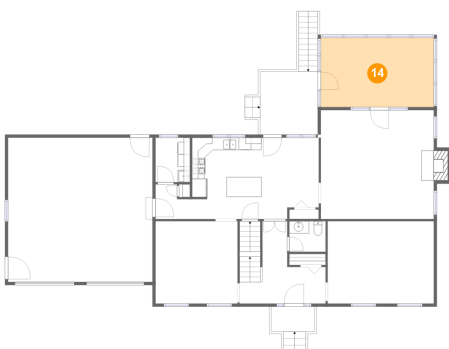

14 Floor 2 - Screened Porch

Dimensions: 18'4" x 11'2"
Area: 206 sq. ft
Counted as Living Area: No

Heated: No
Finished: Yes
Enclosed: No
Contiguous: Yes
Permitted: Yes
Wet Space: No
Addition: No
Conversion: No