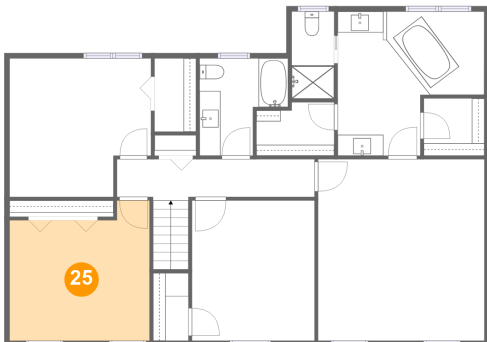

25 Floor 3 - Bedroom

Dimensions: 13'4" x 13'4"
Area: 159 sq. ft
Counted as Living Area:
Yes

Heated: Yes
Finished: Yes
Enclosed: Yes
Contiguous:
Yes
Permitted: Yes
Wet Space: No
Addition: No
Conversion: No