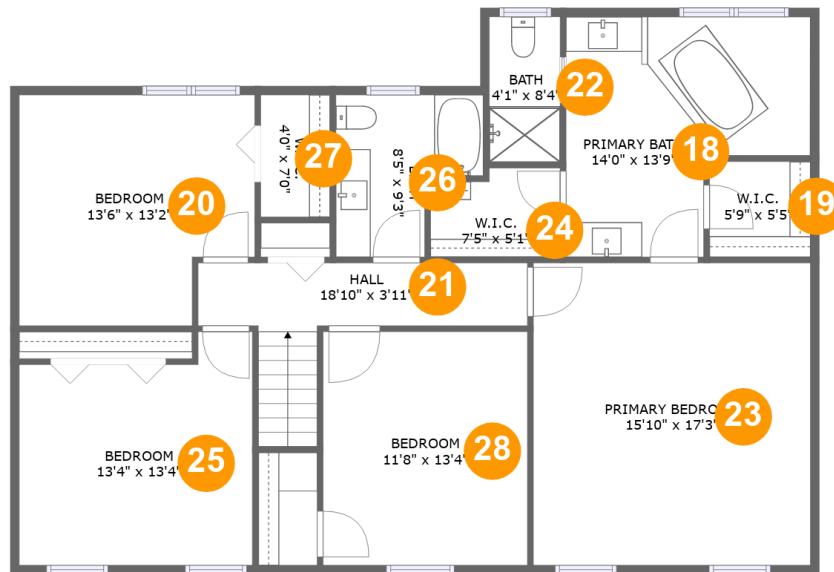

5184 Meadow Valley Circle, Fairway Forest, Roanoke, Roanoke County, Virginia, United

Room Dimensions

Floor 1

Total sqft: 1716

Living area: 0

#	Room name	Dimensions	Area (sqft)	Counted as Living Area
1	Wc	5'5" x 5'11"	32 sq. ft	No
2	Basement	26'6" x 26'10"	493 sq. ft	No
3	Recreation Room	31'6" x 31'4"	764 sq. ft	No
4	Covered Patio	28'9" x 11'8"	329 sq. ft	No

5184 Meadow Valley Circle, Fairway Forest, Roanoke, Roanoke County, Virginia, United

Room Dimensions

Floor 2

Total sqft: 2321

Living area: 1374

#	Room name	Dimensions	Area (sqft)	Counted as Living Area
5	Breakfast Area	9'4" x 13'2"	114 sq. ft	Yes
6	Family Room	18'4" x 17'8"	335 sq. ft	Yes
7	Porch	7'0" x 4'0"	28 sq. ft	No
8	Living Room	17'3" x 13'4"	230 sq. ft	Yes
9	Dining Room	13'4" x 13'4"	178 sq. ft	Yes
10	Laundry	5'7" x 7'3"	40 sq. ft	Yes
11	Garage	23'6" x 23'4"	548 sq. ft	No
12	Foyer	14'0" x 13'4"	138 sq. ft	Yes
13	Kitchen	11'3" x 13'2"	140 sq. ft	Yes
14	Screened Porch	18'4" x 11'2"	206 sq. ft	No
15	Wc	5'11" x 4'11"	29 sq. ft	Yes

**5184 Meadow Valley Circle, Fairway Forest,
Roanoke, Roanoke County, Virginia, United**

#	Room name	Dimensions	Area (sqft)	Counted as Living Area
16	Hall	8'5" x 5'8"	35 sq. ft	Yes
17	Deck	9'4" x 10'3"	96 sq. ft	No

5184 Meadow Valley Circle, Fairway Forest, Roanoke, Roanoke County, Virginia, United

Room Dimensions

Floor 3

Total sqft: 1374

Living area: 1374

#	Room name	Dimensions	Area (sqft)	Counted as Living Area
18	Primary Bath	14'0" x 13'9"	156 sq. ft	Yes
19	W.i.c.	5'9" x 5'5"	31 sq. ft	Yes
20	Bedroom	13'6" x 13'2"	164 sq. ft	Yes
21	Hall	18'10" x 3'11"	91 sq. ft	Yes
22	Bath	4'1" x 8'4"	34 sq. ft	Yes
23	Primary Bedroom	15'10" x 17'3"	274 sq. ft	Yes
24	W.i.c.	7'5" x 5'1"	35 sq. ft	Yes
25	Bedroom	13'4" x 13'4"	159 sq. ft	Yes
26	Bath	8'5" x 9'3"	63 sq. ft	Yes
27	W.i.c.	4'0" x 7'0"	28 sq. ft	Yes
28	Bedroom	11'8" x 13'4"	156 sq. ft	Yes