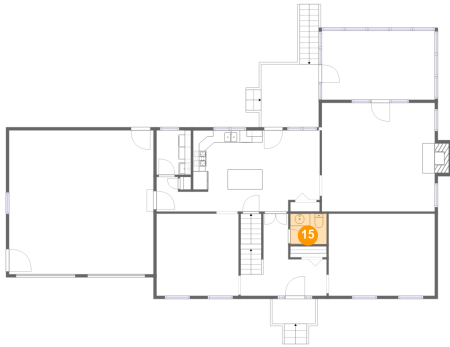

14 Floor 2 - Screened Porch

Dimensions: 18'4" x 11'2"
Area: 206 sq. ft
Counted as Living Area: No

Heated: No
Finished: Yes
Enclosed: No
Contiguous: Yes
Permitted: Yes
Wet Space: No
Addition: No
Conversion: No

5184 Meadow Valley Circle, Fairway Forest, Roanoke, Roanoke County, Virginia, United

15 Floor 2 - Wc

Dimensions: 5'11" x 4'11"
Area: 29 sq. ft
Counted as Living Area:
Yes

Heated: Yes
Finished: Yes
Enclosed: Yes
Contiguous:
Yes
Permitted: Yes
Wet Space: Yes
Addition: No
Conversion: No