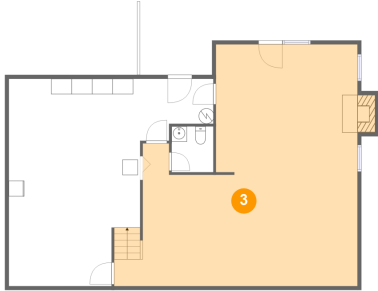

5184 Meadow Valley Circle, Fairway Forest, Roanoke, Roanoke County, Virginia, United

1 Floor 1 - Wc

Dimensions: 5'5" x 5'11"
Area: 32 sq. ft
Counted as Living Area: No

Heated: Yes
Finished: Yes
Enclosed: Yes
Contiguous: No
Permitted: Yes
Wet Space: Yes
Addition: No
Conversion: No

2 Floor 1 - Basement

Dimensions: 26'6" x 26'10"
Area: 493 sq. ft
Counted as Living Area: No

Heated: Yes
Finished: No
Enclosed: Yes
Contiguous: Yes
Permitted: Yes
Wet Space: No
Addition: No
Conversion: No

5184 Meadow Valley Circle, Fairway Forest, Roanoke, Roanoke County, Virginia, United

3 Floor 1 - Recreation Room

Dimensions: 31'6" x 31'4"
Area: 764 sq. ft
Counted as Living Area: No

Heated: Yes
Finished: Yes
Enclosed: Yes
Contiguous: No
Permitted: Yes
Wet Space: No
Addition: No
Conversion: No