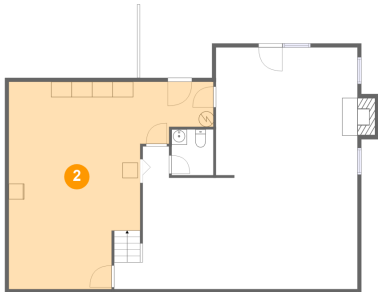

2 Floor 1 - Basement

Dimensions: 26'6" x 26'10"
Area: 493 sq. ft
Counted as Living Area: No

Heated: Yes
Finished: No
Enclosed: Yes
Contiguous: Yes
Permitted: Yes
Wet Space: No
Addition: No
Conversion: No