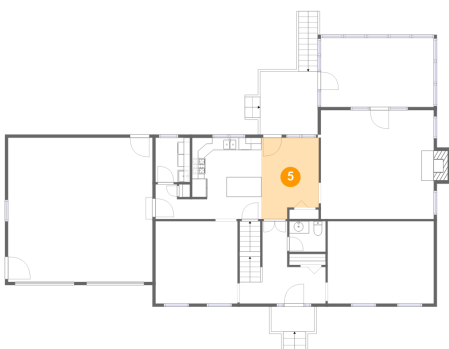

5 Floor 2 - Breakfast Area

Dimensions: 9'4" x 13'2"
Area: 114 sq. ft
Counted as Living Area: Yes

Heated: Yes
Finished: Yes
Enclosed: Yes
Contiguous: Yes
Permitted: Yes
Wet Space: No
Addition: No
Conversion: No