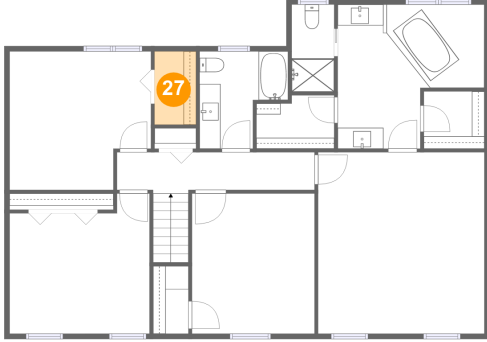

**5184 Meadow Valley Circle, Fairway Forest,
Roanoke, Roanoke County, Virginia, United**

27 Floor 3 - W.i.c.

Dimensions: 4'0" x 7'0"
Area: 28 sq. ft
Counted as Living Area:
Yes

Heated: Yes
Finished: Yes
Enclosed: Yes
Contiguous:
Yes
Permitted: Yes
Wet Space: No
Addition: No
Conversion: No