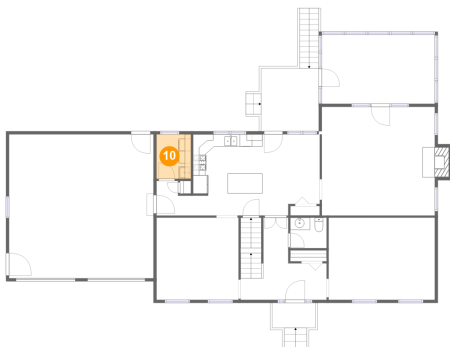

10 Floor 2 - Laundry

Dimensions: 5'7" x 7'3"
Area: 40 sq. ft
Counted as Living Area:
Yes

Heated: Yes
Finished: Yes
Enclosed: Yes
Contiguous:
Yes
Permitted: Yes
Wet Space: No
Addition: No
Conversion: No