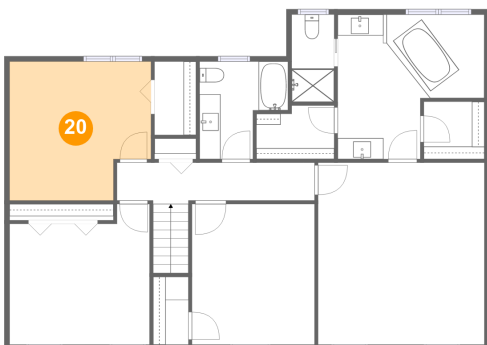

19 Floor 3 - W.i.c.

Dimensions: 5'9" x 5'5"
Area: 31 sq. ft
Counted as Living Area:
Yes

Heated: Yes
Finished: Yes
Enclosed: Yes
Contiguous:
Yes
Permitted: Yes
Wet Space: No
Addition: No
Conversion: No

20 Floor 3 - Bedroom