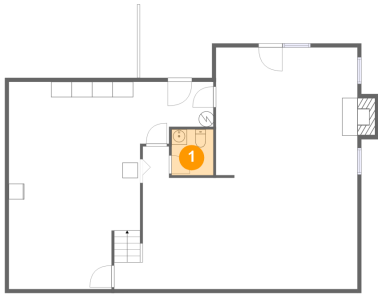

5184 Meadow Valley Circle, Fairway Forest, Roanoke, Roanoke County, Virginia, United

Room Dimensions

Floor 2

Total sqft: 2321

Living area: 1374

#	Room name	Dimensions	Area (sqft)	Counted as Living Area
5	Breakfast Area	9'4" x 13'2"	114 sq. ft	Yes
6	Family Room	18'4" x 17'8"	335 sq. ft	Yes
7	Porch	7'0" x 4'0"	28 sq. ft	No
8	Living Room	17'3" x 13'4"	230 sq. ft	Yes
9	Dining Room	13'4" x 13'4"	178 sq. ft	Yes
10	Laundry	5'7" x 7'3"	40 sq. ft	Yes
11	Garage	23'6" x 23'4"	548 sq. ft	No
12	Foyer	14'0" x 13'4"	138 sq. ft	Yes
13	Kitchen	11'3" x 13'2"	140 sq. ft	Yes
14	Screened Porch	18'4" x 11'2"	206 sq. ft	No
15	Wc	5'11" x 4'11"	29 sq. ft	Yes

5184 Meadow Valley Circle, Fairway Forest, Roanoke, Roanoke County, Virginia, United

Room Dimensions

Floor 3

Total sqft: 1374

Living area: 1374

#	Room name	Dimensions	Area (sqft)	Counted as Living Area
18	Primary Bath	14'0" x 13'9"	156 sq. ft	Yes
19	W.i.c.	5'9" x 5'5"	31 sq. ft	Yes
20	Bedroom	13'6" x 13'2"	164 sq. ft	Yes
21	Hall	18'10" x 3'11"	91 sq. ft	Yes
22	Bath	4'1" x 8'4"	34 sq. ft	Yes
23	Primary Bedroom	15'10" x 17'3"	274 sq. ft	Yes
24	W.i.c.	7'5" x 5'1"	35 sq. ft	Yes
25	Bedroom	13'4" x 13'4"	159 sq. ft	Yes
26	Bath	8'5" x 9'3"	63 sq. ft	Yes
27	W.i.c.	4'0" x 7'0"	28 sq. ft	Yes
28	Bedroom	11'8" x 13'4"	156 sq. ft	Yes

5184 Meadow Valley Circle, Fairway Forest, Roanoke, Roanoke County, Virginia, United

1 Floor 1 - Wc

Dimensions: 5'5" x 5'11"
Area: 32 sq. ft
Counted as Living Area: No

Heated: Yes
Finished: Yes
Enclosed: Yes
Contiguous: No
Permitted: Yes
Wet Space: Yes
Addition: No
Conversion: No