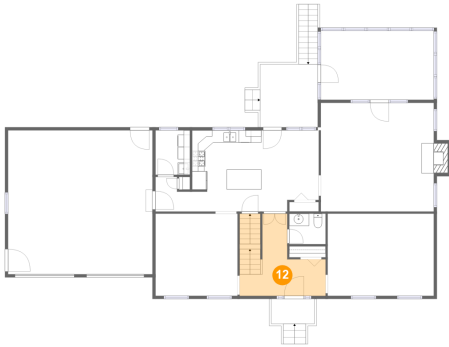

5184 Meadow Valley Circle, Fairway Forest, Roanoke, Roanoke County, Virginia, United

12 Floor 2 - Foyer

Dimensions: 14'0" x 13'4"
Area: 138 sq. ft
Counted as Living Area:
Yes

Heated: Yes
Finished: Yes
Enclosed: Yes
Contiguous:
Yes
Permitted: Yes
Wet Space: No
Addition: No
Conversion: No