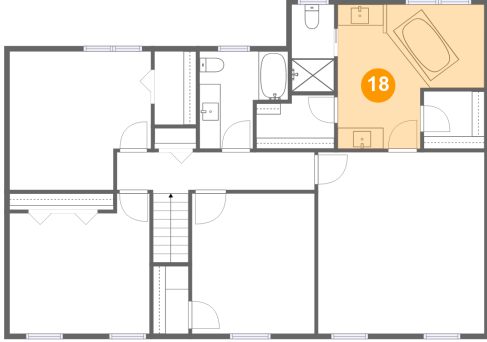

**5184 Meadow Valley Circle, Fairway Forest,
Roanoke, Roanoke County, Virginia, United**

18 Floor 3 - Primary Bath

Dimensions: 14'0" x 13'9"
Area: 156 sq. ft
Counted as Living Area:
Yes

Heated: Yes
Finished: Yes
Enclosed: Yes
Contiguous:
Yes
Permitted: Yes
Wet Space: Yes
Addition: No
Conversion: No