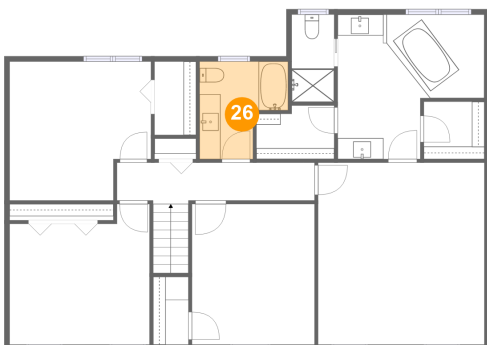

26 Floor 3 - Bath

Dimensions: 8'5" x 9'3"
Area: 63 sq. ft
Counted as Living Area:
Yes

Heated: Yes
Finished: Yes
Enclosed: Yes
Contiguous:
Yes
Permitted: Yes
Wet Space: Yes
Addition: No
Conversion: No