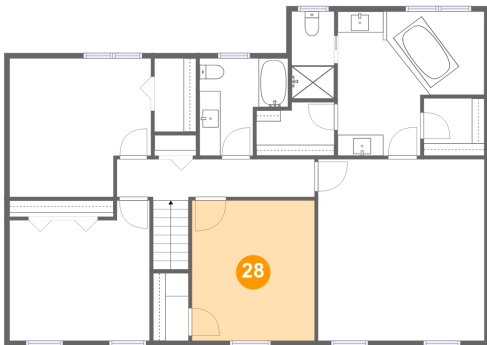

28 Floor 3 - Bedroom

Dimensions: 11'8" x 13'4"
Area: 156 sq. ft
Counted as Living Area:
Yes

Heated: Yes
Finished: Yes
Enclosed: Yes
Contiguous:
Yes
Permitted: Yes
Wet Space: No
Addition: No
Conversion: No