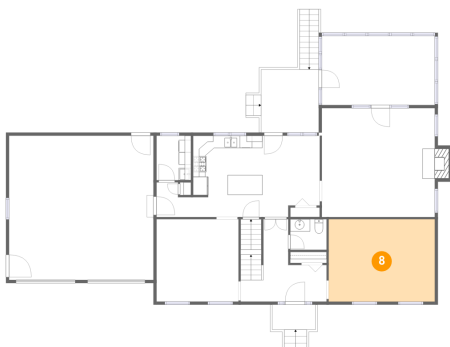

5184 Meadow Valley Circle, Fairway Forest, Roanoke, Roanoke County, Virginia, United

6 Floor 2 - Family Room

Dimensions: 18'4" x 17'8"
Area: 335 sq. ft
Counted as Living Area:
Yes

Heated: Yes
Finished: Yes
Enclosed: Yes
Contiguous:
Yes
Permitted: Yes
Wet Space: No
Addition: No
Conversion: No

7 Floor 2 - Porch

Dimensions: 7'0" x 4'0"
Area: 28 sq. ft
Counted as Living Area: No

Heated: No
Finished: Yes
Enclosed: No
Contiguous: Yes
Permitted: Yes
Wet Space: No
Addition: No
Conversion: No

8 Floor 2 - Living Room