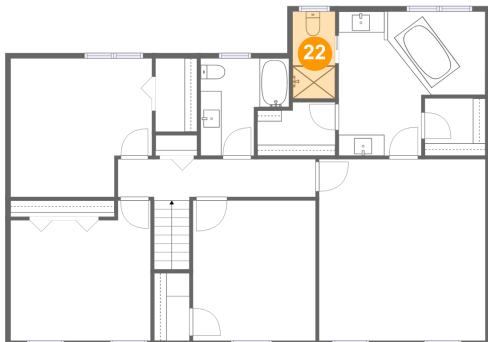

22 Floor 3 - Bath

Dimensions: 4'1" x 8'4"
Area: 34 sq. ft
Counted as Living Area:
Yes

Heated: Yes
Finished: Yes
Enclosed: Yes
Contiguous:
Yes
Permitted: Yes
Wet Space: Yes
Addition: No
Conversion: No