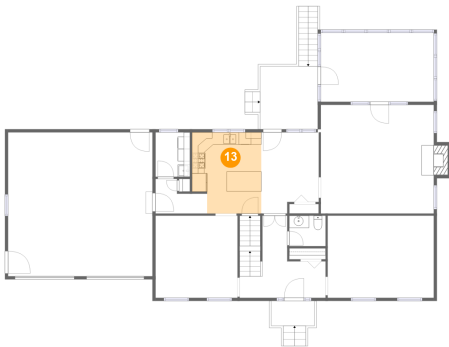

13 Floor 2 - Kitchen

Dimensions: 11'3" x 13'2"
Area: 140 sq. ft
Counted as Living Area:
Yes

Heated: Yes
Finished: Yes
Enclosed: Yes
Contiguous:
Yes
Permitted: Yes
Wet Space: No
Addition: No
Conversion: No