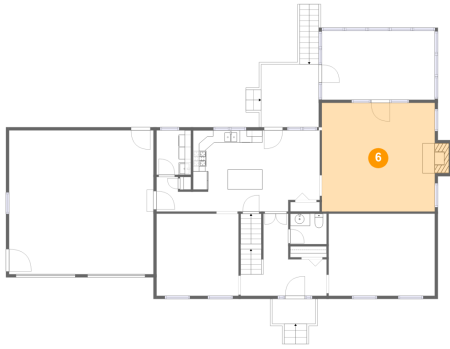

5 Floor 2 - Breakfast Area

Dimensions: 9'4" x 13'2"
Area: 114 sq. ft
Counted as Living Area: Yes

Heated: Yes
Finished: Yes
Enclosed: Yes
Contiguous: Yes
Permitted: Yes
Wet Space: No
Addition: No
Conversion: No

5184 Meadow Valley Circle, Fairway Forest, Roanoke, Roanoke County, Virginia, United

6 Floor 2 - Family Room

Dimensions: 18'4" x 17'8"
Area: 335 sq. ft
Counted as Living Area:
Yes

Heated: Yes
Finished: Yes
Enclosed: Yes
Contiguous:
Yes
Permitted: Yes
Wet Space: No
Addition: No
Conversion: No