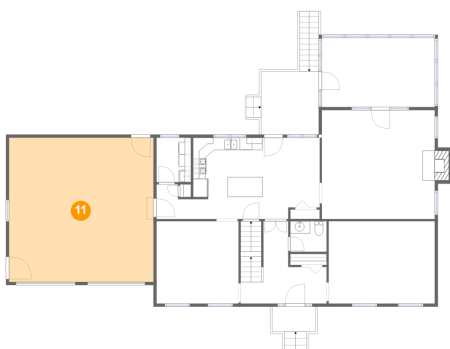

11 Floor 2 - Garage

Dimensions: 23'6" x 23'4"
Area: 548 sq. ft
Counted as Living Area: No

Heated: No
Finished: No
Enclosed: Yes
Contiguous: Yes
Permitted: Yes
Wet Space: No
Addition: No
Conversion: No