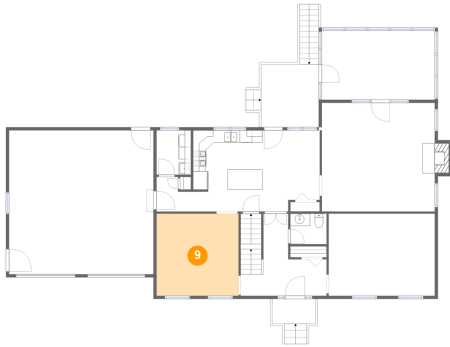

5184 Meadow Valley Circle, Fairway Forest, Roanoke, Roanoke County, Virginia, United

9 Floor 2 - Dining Room

Dimensions: 13'4" x 13'4"
Area: 178 sq. ft
Counted as Living Area:
Yes

Heated: Yes
Finished: Yes
Enclosed: Yes
Contiguous:
Yes
Permitted: Yes
Wet Space: No
Addition: No
Conversion: No