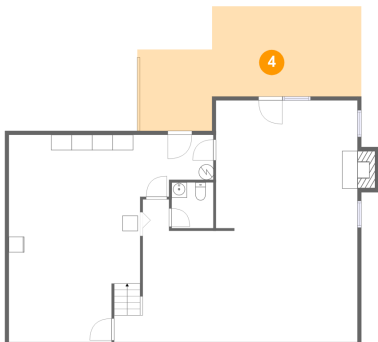

4 Floor 1 - Covered Patio

Dimensions: 28'9" x 11'8"
Area: 329 sq. ft
Counted as Living Area: No

Heated: No
Finished: Yes
Enclosed: No
Contiguous: Yes
Permitted: Yes
Wet Space: No
Addition: No
Conversion: No