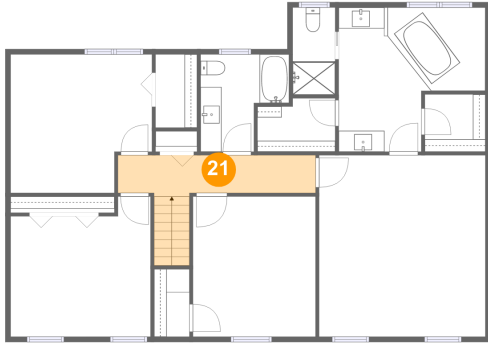

5184 Meadow Valley Circle, Fairway Forest, Roanoke, Roanoke County, Virginia, United

21 Floor 3 - Hall

Dimensions: 18'10" x 3'11"
Area: 91 sq. ft
Counted as Living Area:
Yes

Heated: Yes
Finished: Yes
Enclosed: Yes
Contiguous:
Yes
Permitted: Yes
Wet Space: No
Addition: No
Conversion: No