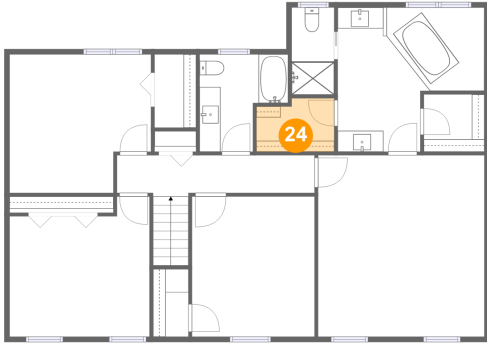

5184 Meadow Valley Circle, Fairway Forest, Roanoke, Roanoke County, Virginia, United

24 Floor 3 - W.i.c.

Dimensions: 7'5" x 5'1"
Area: 35 sq. ft
Counted as Living Area:
Yes

Heated: Yes
Finished: Yes
Enclosed: Yes
Contiguous:
Yes
Permitted: Yes
Wet Space: No
Addition: No
Conversion: No