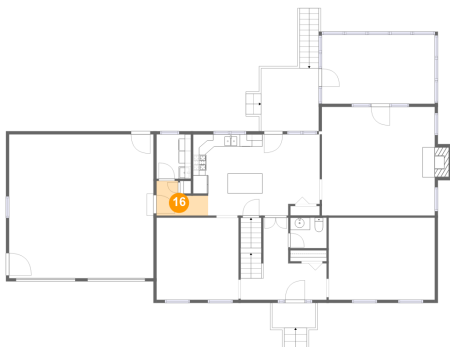

16 Floor 2 - Hall

Dimensions: 8'5" x 5'8"
Area: 35 sq. ft
Counted as Living Area:
Yes

Heated: Yes
Finished: Yes
Enclosed: Yes
Contiguous:
Yes
Permitted: Yes
Wet Space: No
Addition: No
Conversion: No