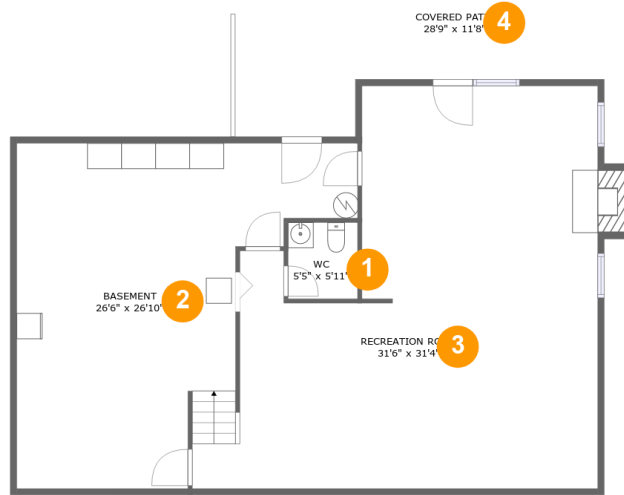

5184 Meadow Valley Circle, Fairway Forest, Roanoke, Roanoke County, Virginia, United

Room Dimensions

Floor 1

Total sqft: 1716

Living area: 0

#	Room name	Dimensions	Area (sqft)	Counted as Living Area
1	Wc	5'5" x 5'11"	32 sq. ft	No
2	Basement	26'6" x 26'10"	493 sq. ft	No
3	Recreation Room	31'6" x 31'4"	764 sq. ft	No
4	Covered Patio	28'9" x 11'8"	329 sq. ft	No

5184 Meadow Valley Circle, Fairway Forest, Roanoke, Roanoke County, Virginia, United

Room Dimensions

Floor 2

Total sqft: 2321

Living area: 1374

#	Room name	Dimensions	Area (sqft)	Counted as Living Area
5	Breakfast Area	9'4" x 13'2"	114 sq. ft	Yes
6	Family Room	18'4" x 17'8"	335 sq. ft	Yes
7	Porch	7'0" x 4'0"	28 sq. ft	No
8	Living Room	17'3" x 13'4"	230 sq. ft	Yes
9	Dining Room	13'4" x 13'4"	178 sq. ft	Yes
10	Laundry	5'7" x 7'3"	40 sq. ft	Yes
11	Garage	23'6" x 23'4"	548 sq. ft	No
12	Foyer	14'0" x 13'4"	138 sq. ft	Yes
13	Kitchen	11'3" x 13'2"	140 sq. ft	Yes
14	Screened Porch	18'4" x 11'2"	206 sq. ft	No
15	Wc	5'11" x 4'11"	29 sq. ft	Yes