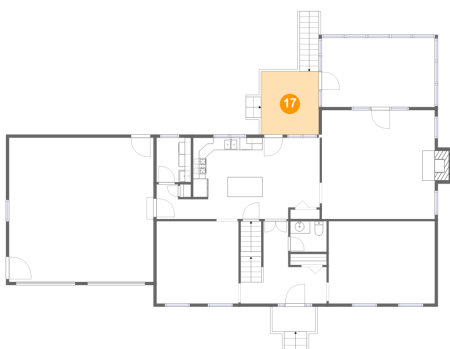

17 Floor 2 - Deck

Dimensions: 9'4" x 10'3"
Area: 96 sq. ft
Counted as Living Area: No

Heated: No
Finished: Yes
Enclosed: No
Contiguous: Yes
Permitted: Yes
Wet Space: No
Addition: No
Conversion: No