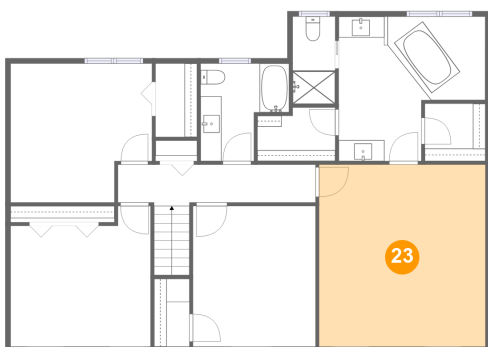

23 Floor 3 - Primary Bedroom

Dimensions: 15'10" x 17'3"
Area: 274 sq. ft
Counted as Living Area:
Yes

Heated: Yes
Finished: Yes
Enclosed: Yes
Contiguous:
Yes
Permitted: Yes
Wet Space: No
Addition: No
Conversion: No