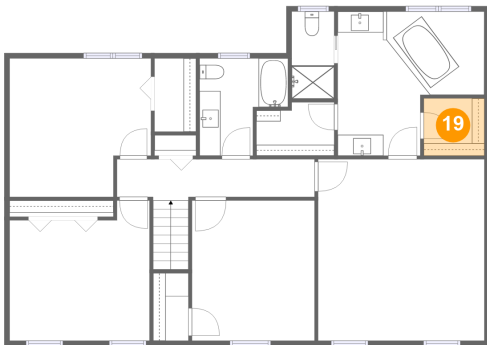

19 Floor 3 - W.i.c.

Dimensions: 5'9" x 5'5"
Area: 31 sq. ft
Counted as Living Area:
Yes

Heated: Yes
Finished: Yes
Enclosed: Yes
Contiguous:
Yes
Permitted: Yes
Wet Space: No
Addition: No
Conversion: No