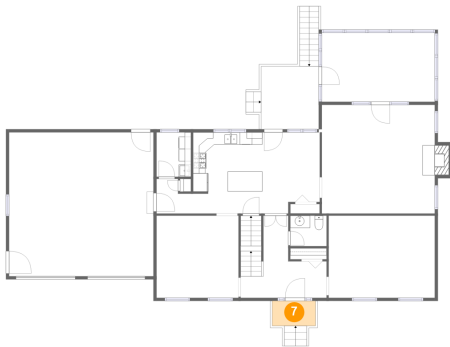

5184 Meadow Valley Circle, Fairway Forest, Roanoke, Roanoke County, Virginia, United

6 Floor 2 - Family Room

Dimensions: 18'4" x 17'8"
Area: 335 sq. ft
Counted as Living Area:
Yes

Heated: Yes
Finished: Yes
Enclosed: Yes
Contiguous:
Yes
Permitted: Yes
Wet Space: No
Addition: No
Conversion: No

7 Floor 2 - Porch

Dimensions: 7'0" x 4'0"
Area: 28 sq. ft
Counted as Living Area: No

Heated: No
Finished: Yes
Enclosed: No
Contiguous: Yes
Permitted: Yes
Wet Space: No
Addition: No
Conversion: No

8 Floor 2 - Living Room